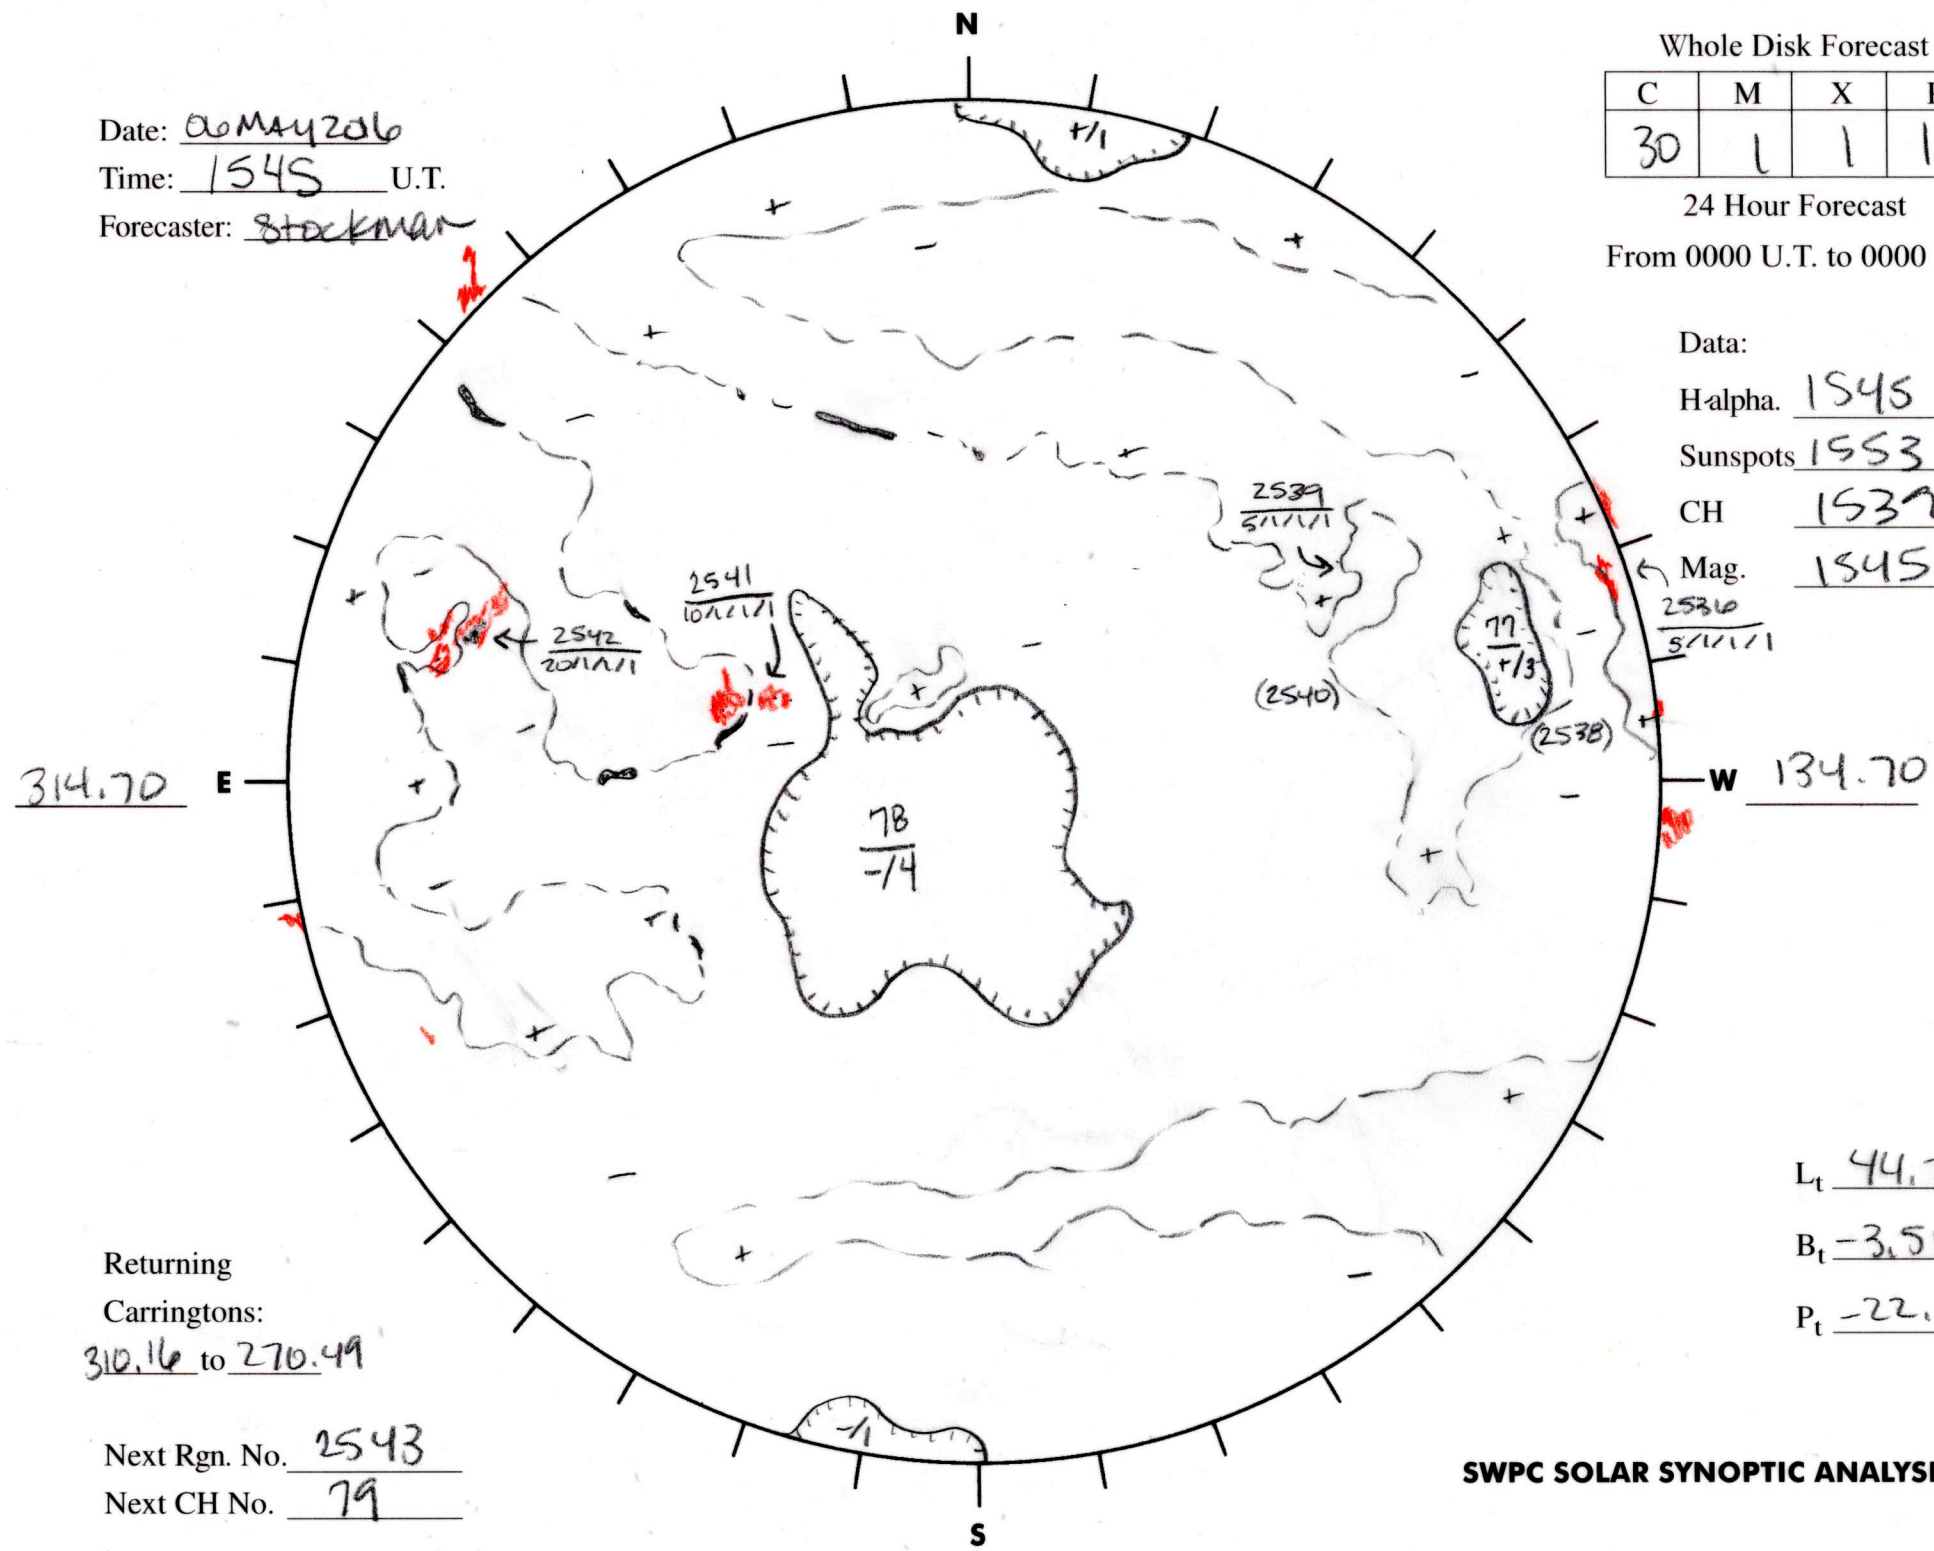

Date: 06 MAY 2016  
 Time: 1545 U.T.  
 Forecaster: Stockman

Whole Disk Forecast

C	M	X	P
30	1	1	1

24 Hour Forecast  
 From 0000 U.T. to 0000 U.T.

Data:

H-alpha. 1545 U.T.

Sunspots 1553 U.T.

CH 1537 U.T.

Mag. 1545 U.T.

2536  
5/11/16

77  
+3

2539  
5/11/16

2541  
10/11/16

2542  
20/11/16

78  
-74

Returning  
 Carringtons:  
310.16 to 270.49

Next Rgn. No. 2543  
 Next CH No. 79

$L_t$  44.70

$B_t$  -3.54

$P_t$  -22.93