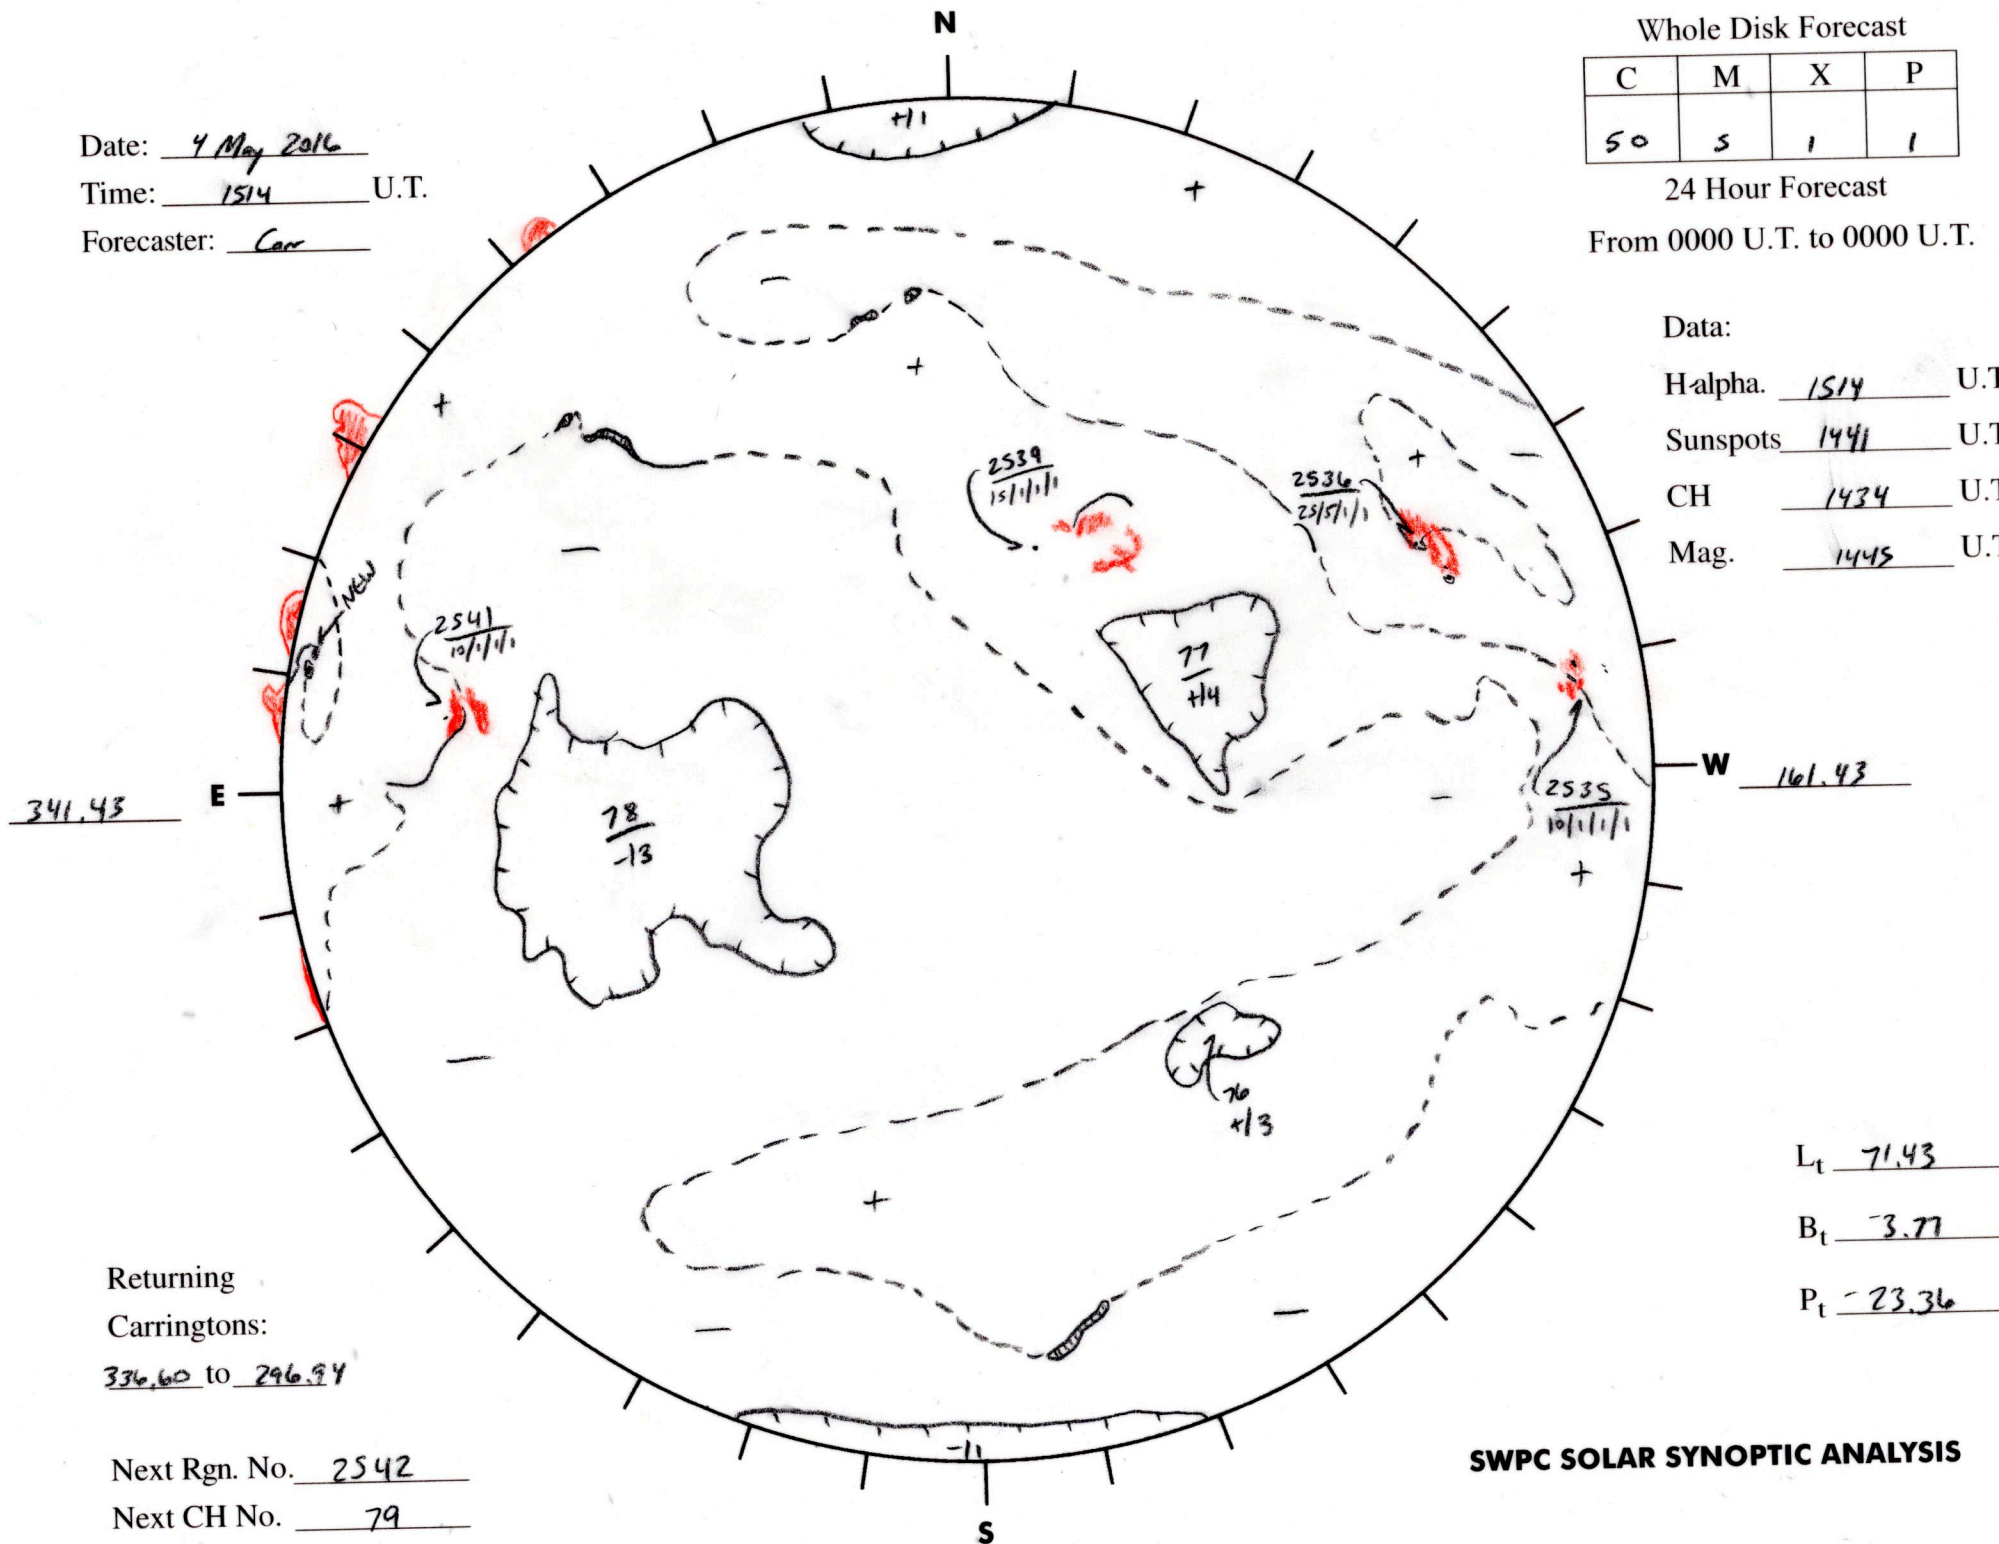

Whole Disk Forecast

C	M	X	P
50	5	1	1

24 Hour Forecast

From 0000 U.T. to 0000 U.T.

Data:

H-alpha. 1514 U.T.

Sunspots 1441 U.T.

CH 1434 U.T.

Mag. 1445 U.T.

Date: 4 May 2016
 Time: 1514 U.T.
 Forecaster: Car

Returning Carringtons:

336.60 to 296.94

Next Rgn. No. 2542

Next CH No. 79

L_t 71.43

B_t 3.77

P_t -23.36

SWPC SOLAR SYNOPTIC ANALYSIS