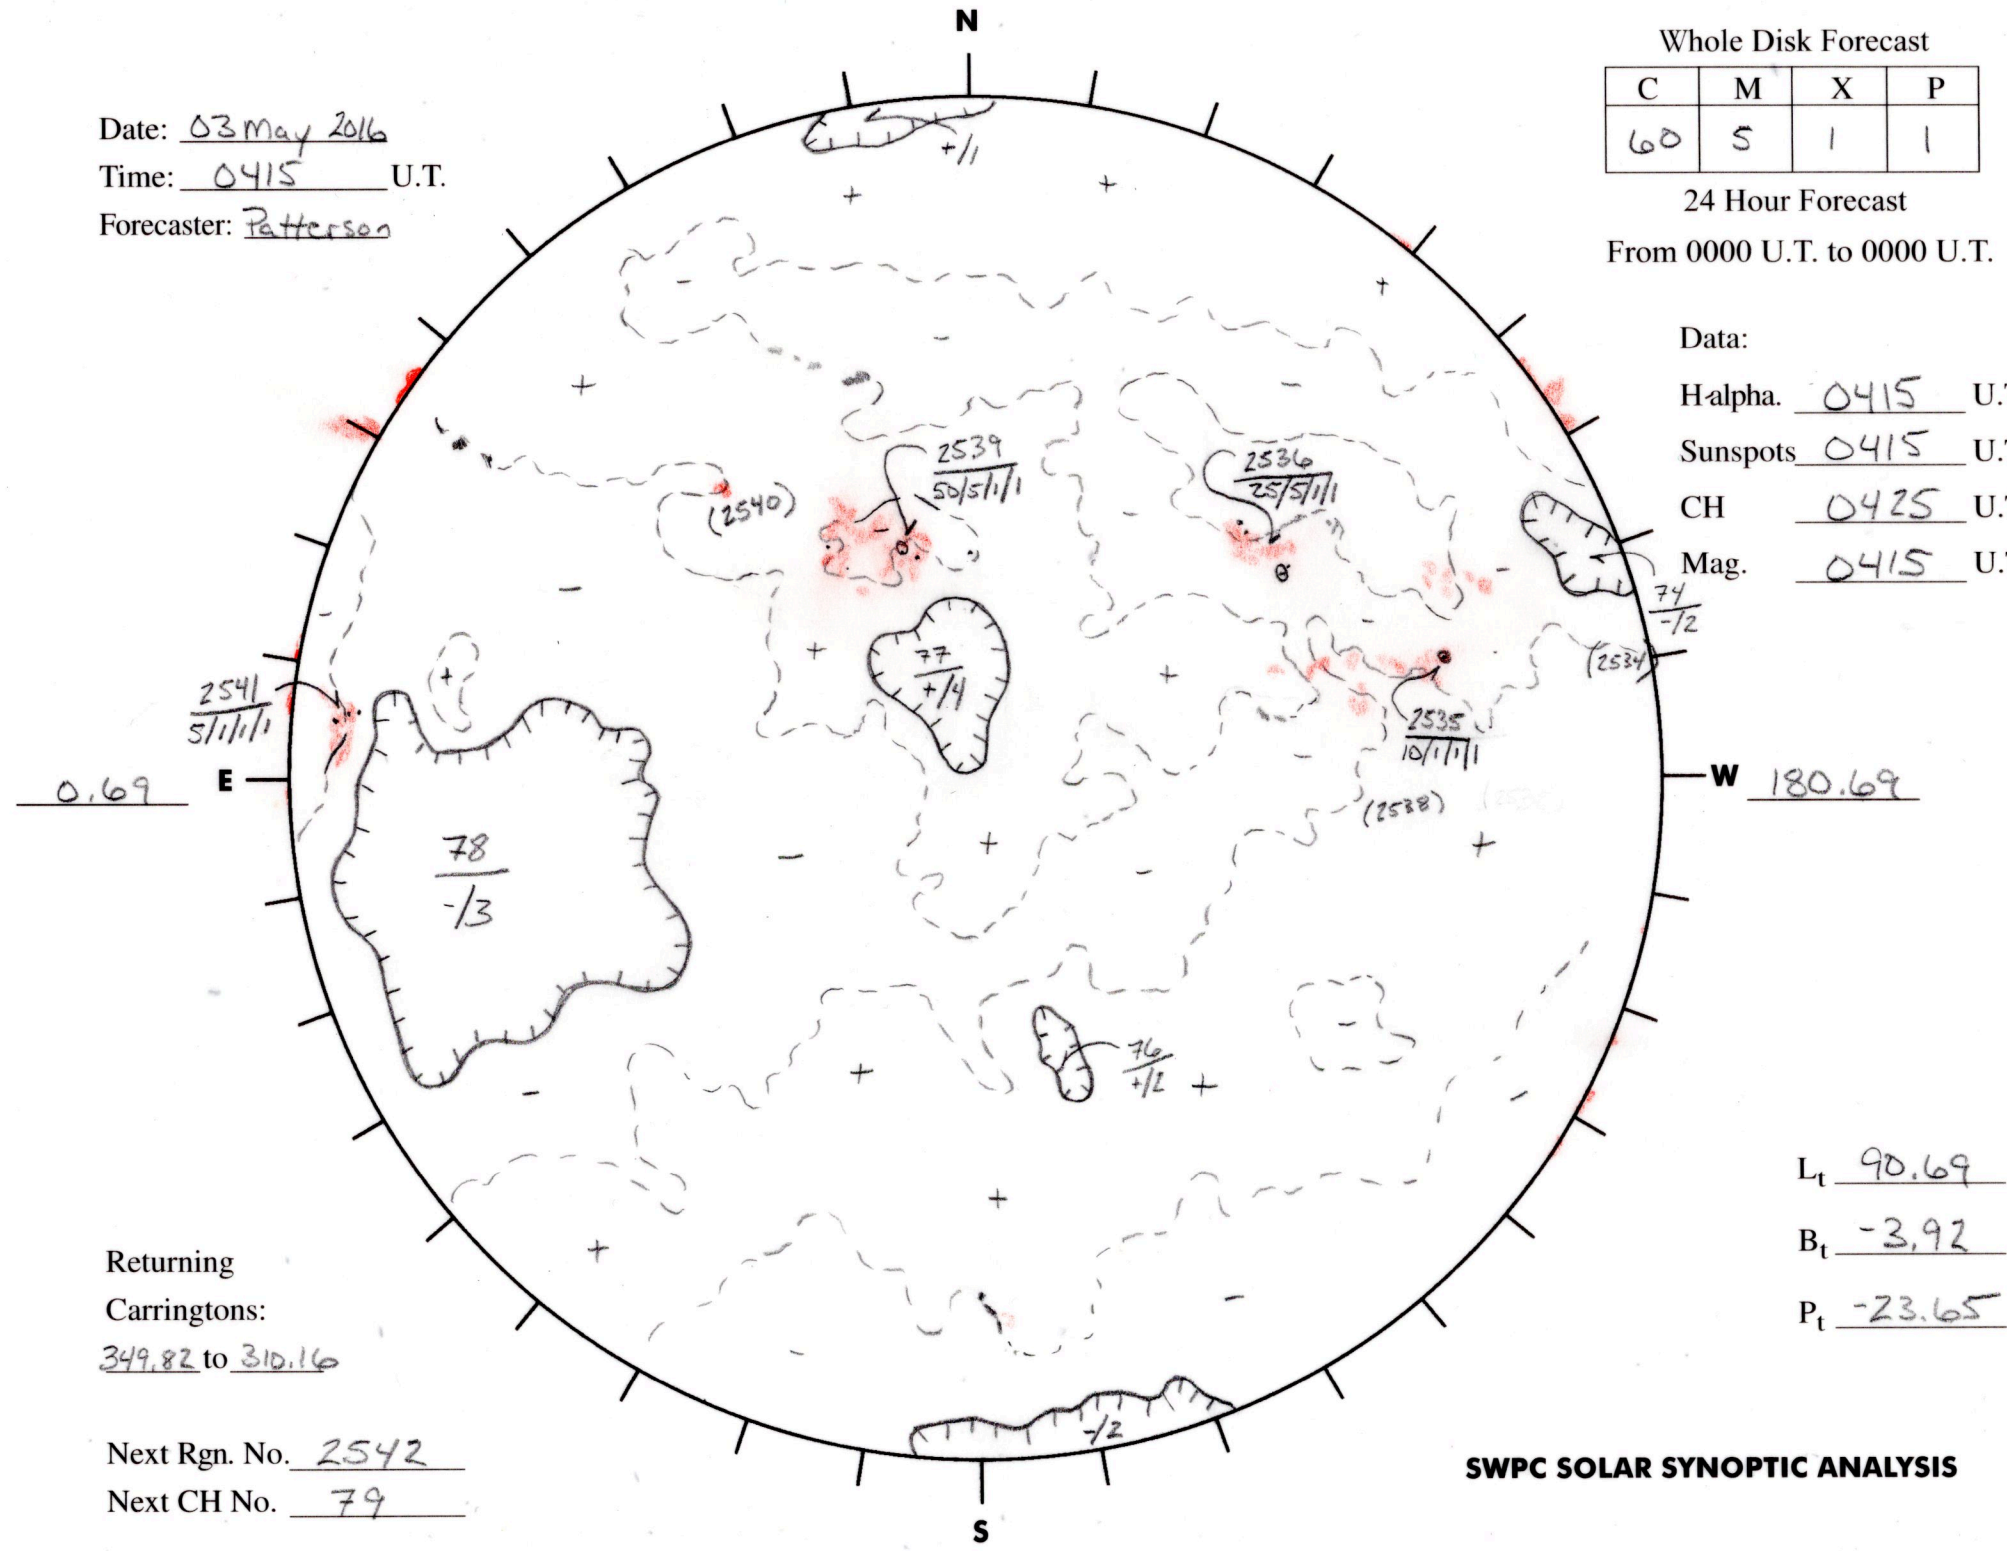

Date: 03 May 2016
 Time: 0415 U.T.
 Forecaster: Patterson

Whole Disk Forecast

C	M	X	P
60	5	1	1

24 Hour Forecast
 From 0000 U.T. to 0000 U.T.

Data:
 H α . 0415 U.T.
 Sunspots 0415 U.T.
 CH 0425 U.T.
 Mag. 0415 U.T.

0.69

180.69

Returning
 Carringtons:
349.82 to 310.16

L_t 90.69
 B_t -3.92
 P_t -23.65

Next Rgn. No. 2542
 Next CH No. 79