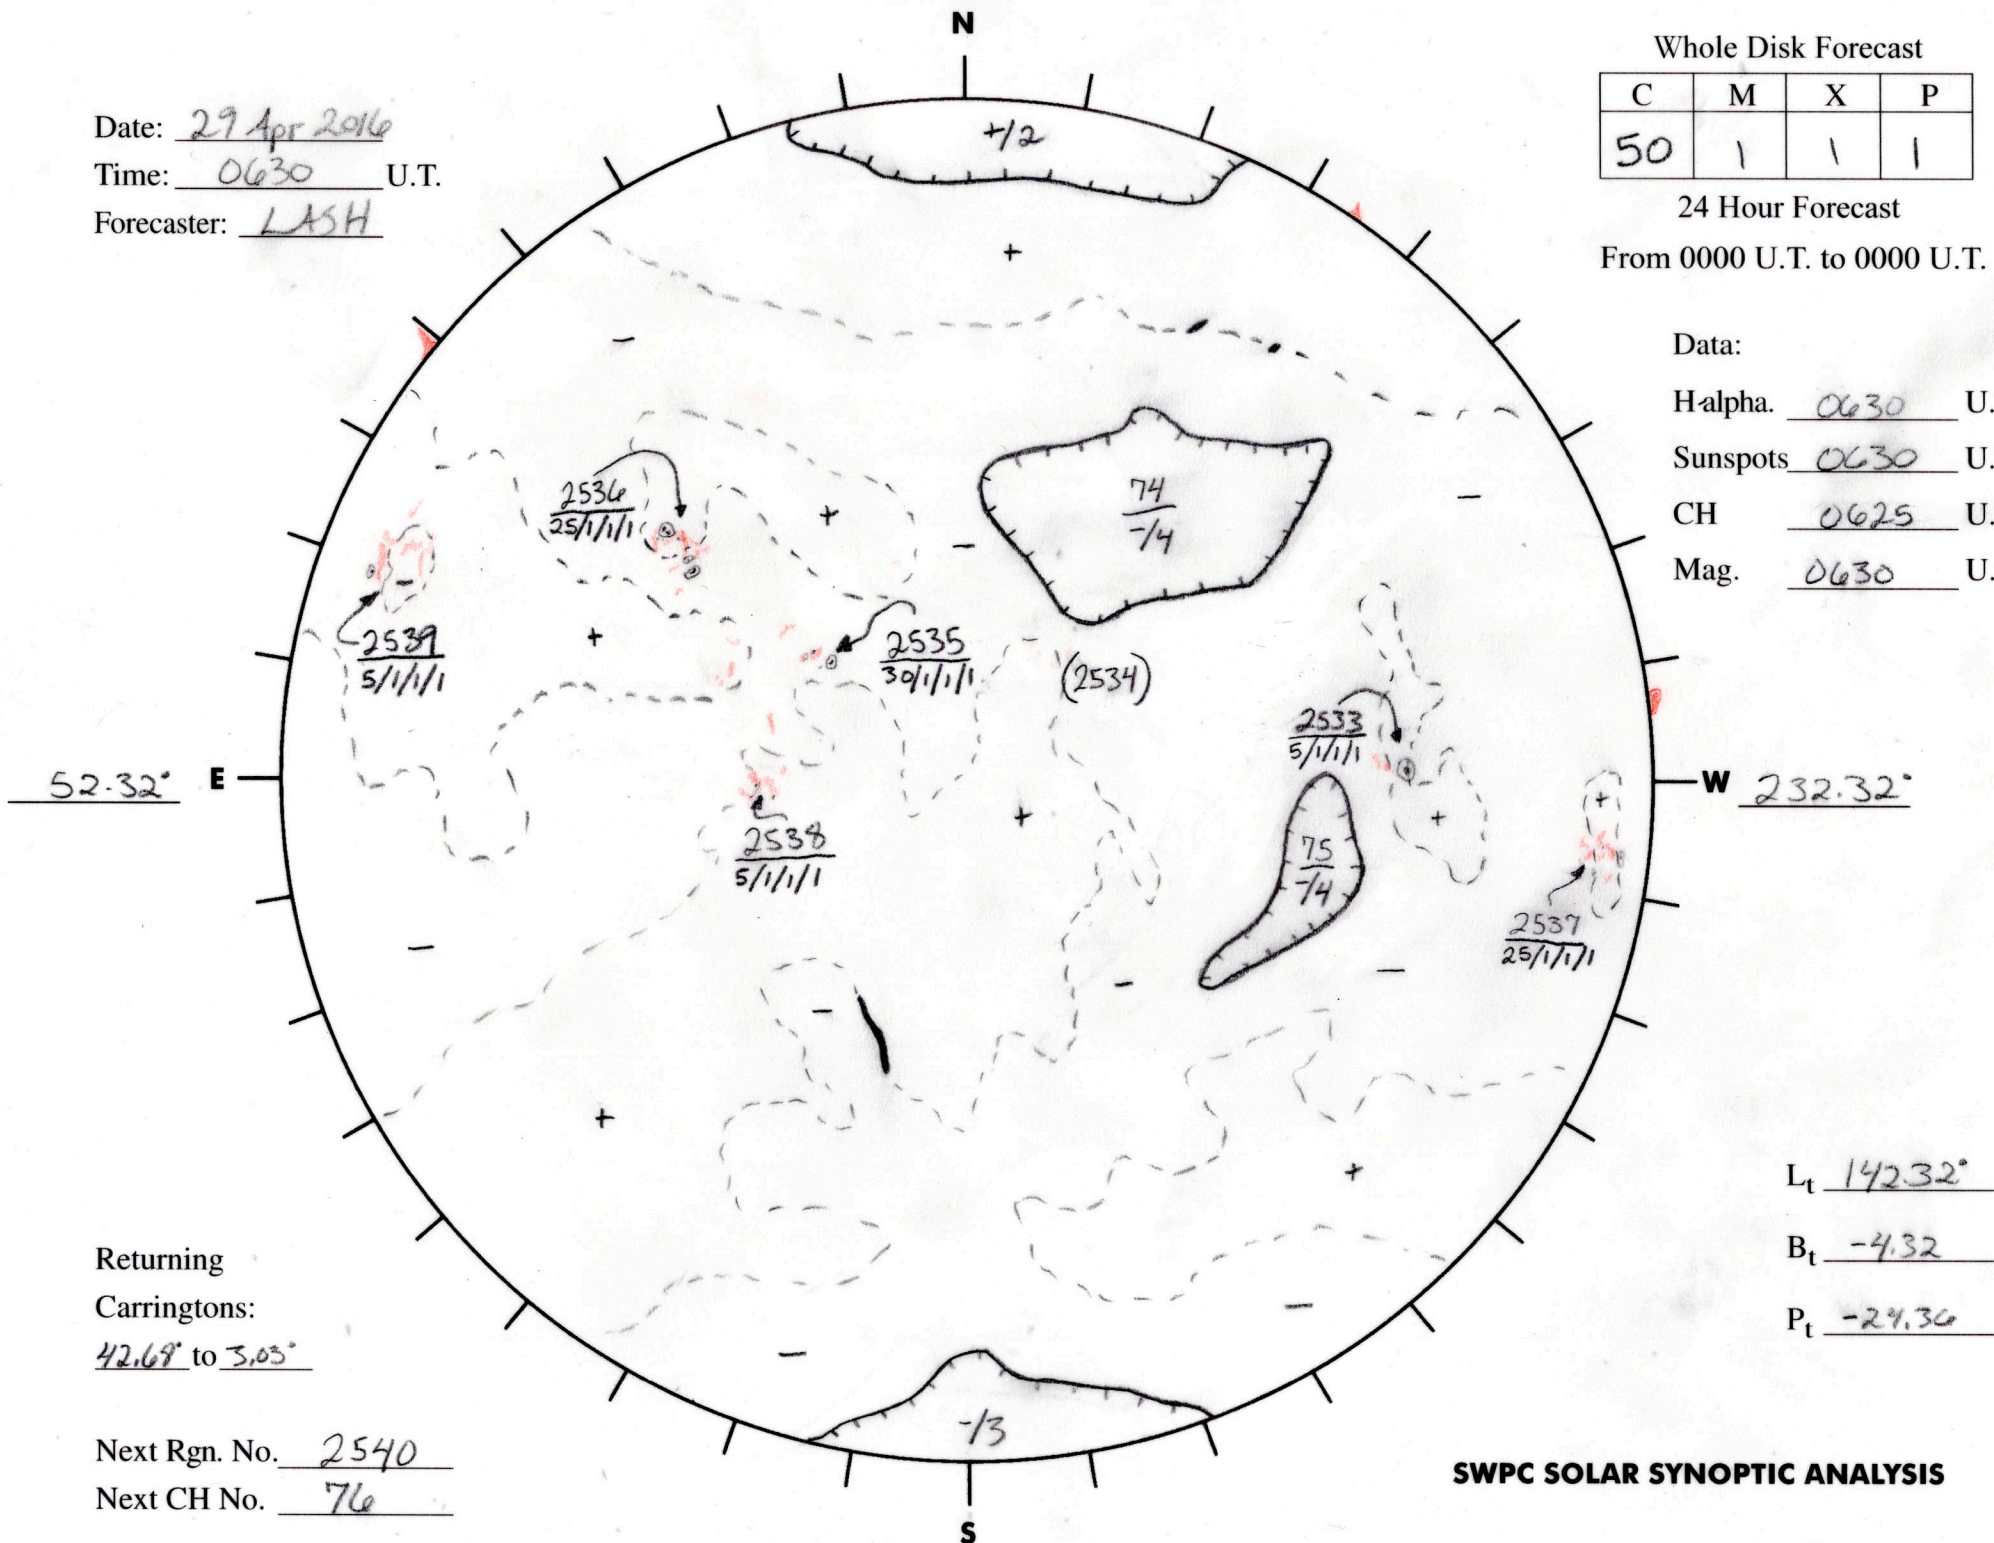

Date: 29 Apr 2016
 Time: 0630 U.T.
 Forecaster: LASH

Whole Disk Forecast

C	M	X	P
50	1	1	1

24 Hour Forecast
 From 0000 U.T. to 0000 U.T.

Data:
 H α . 0630 U.T.
 Sunspots 0630 U.T.
 CH 0625 U.T.
 Mag. 0630 U.T.

Returning Carringtons:
42.69 to 3.05

Next Rgn. No. 2540
 Next CH No. 76

L_t 14232°
 B_t -4.32
 P_t -24.30