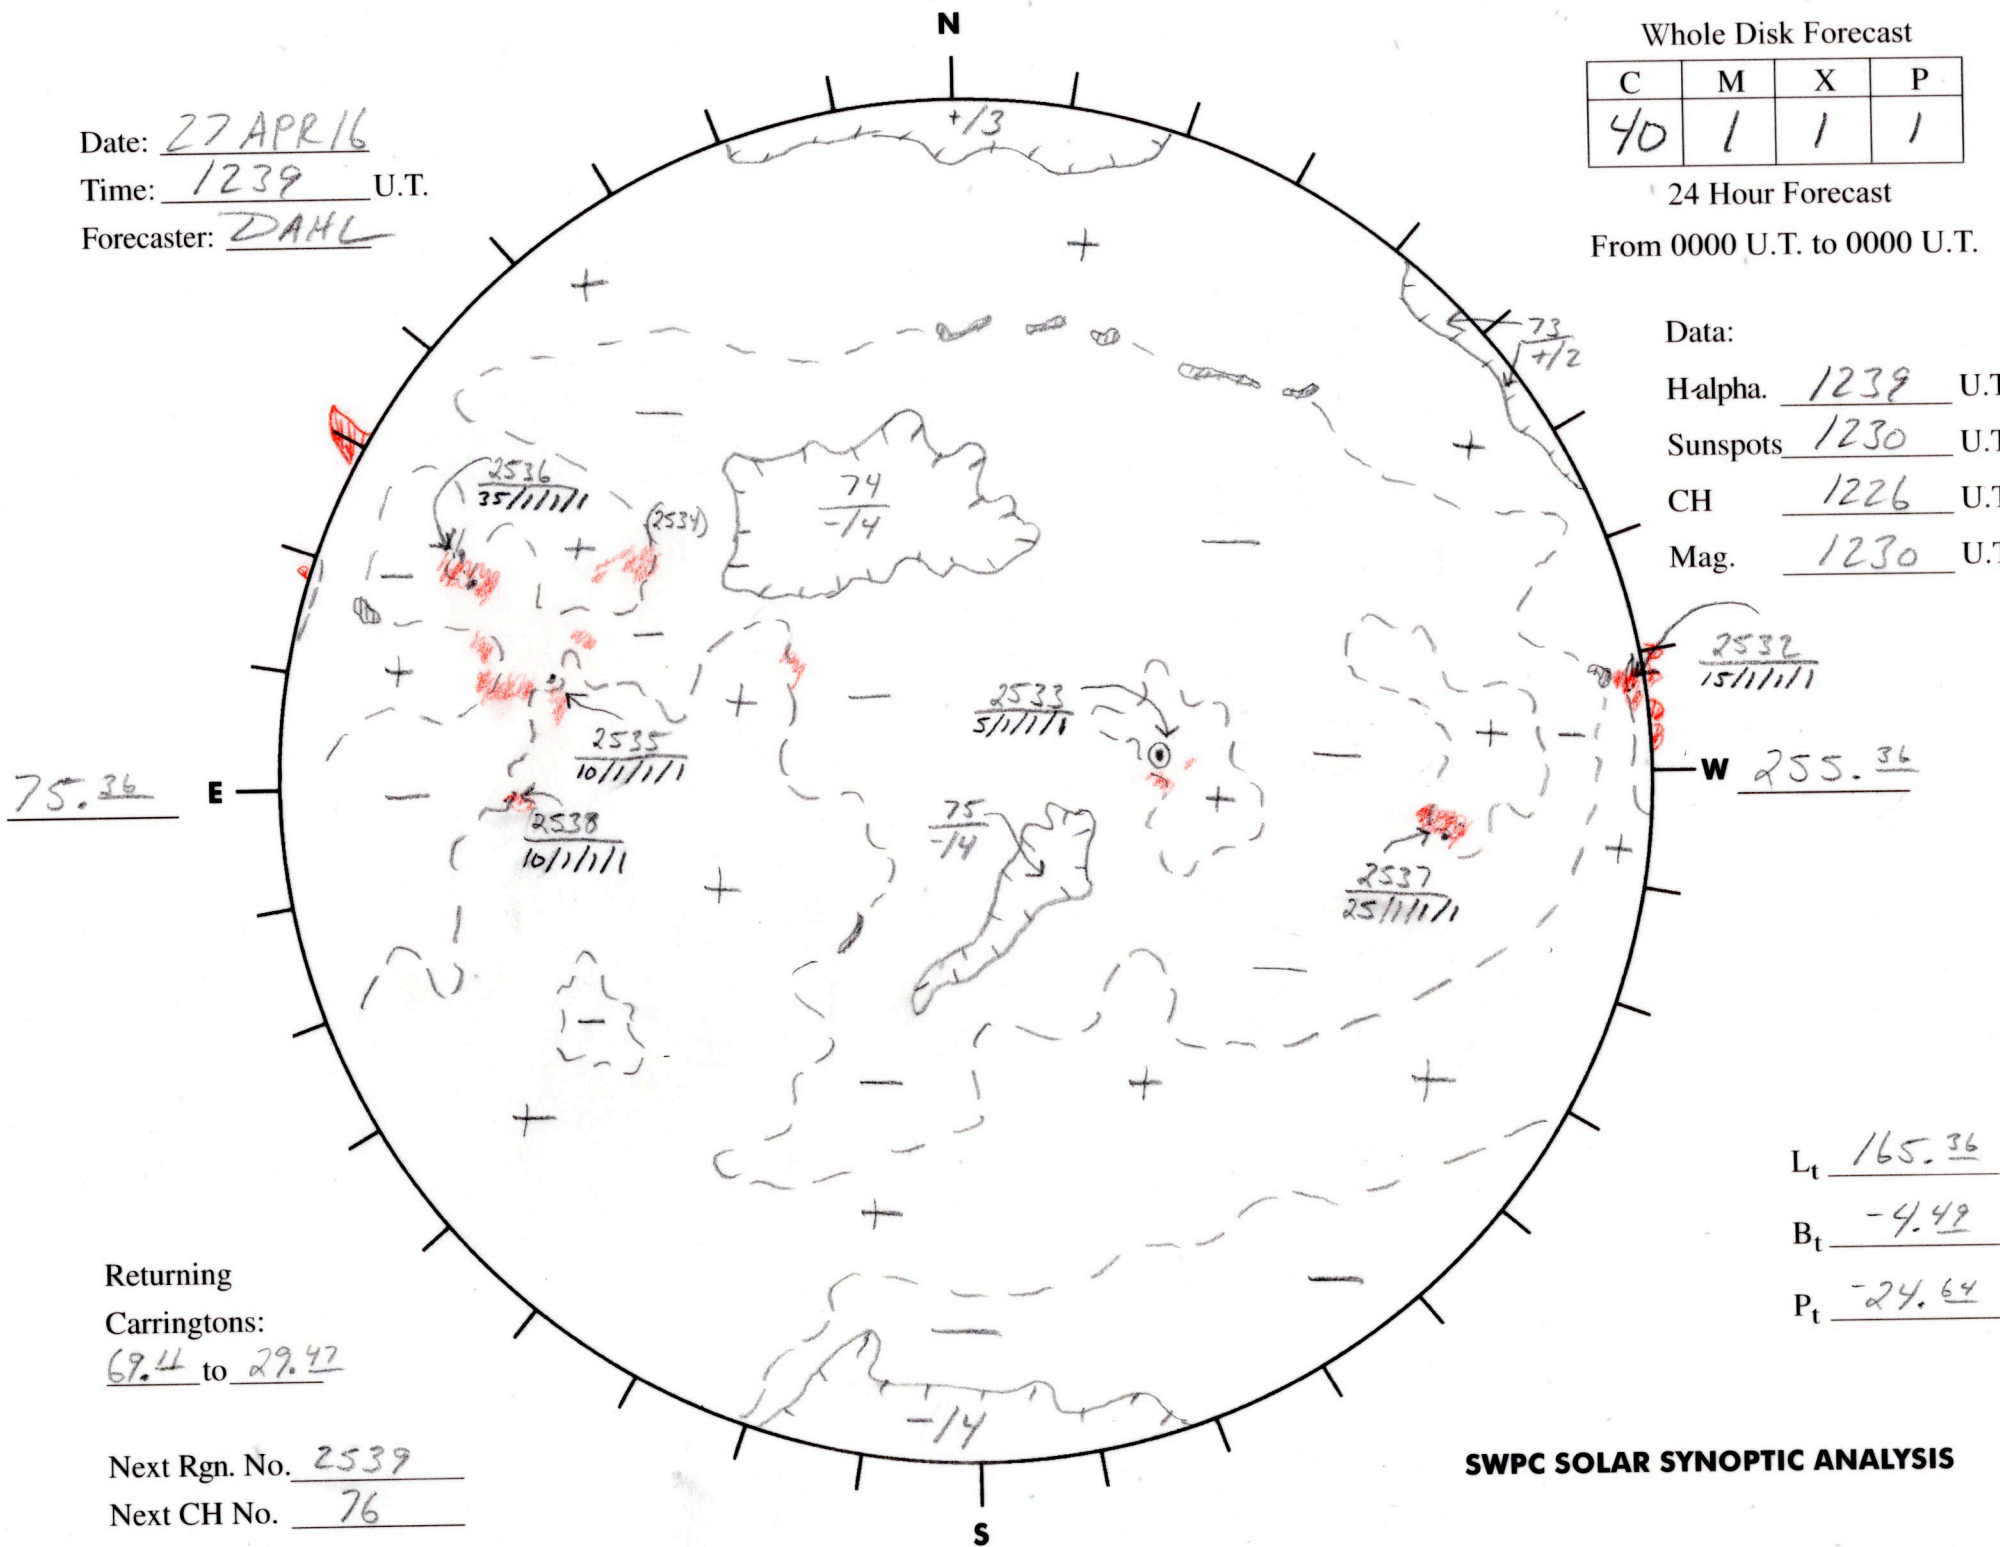

Date: 27 APR 16
 Time: 1239 U.T.
 Forecaster: DAHL

Whole Disk Forecast

C	M	X	P
40	1	1	1

24 Hour Forecast
 From 0000 U.T. to 0000 U.T.

Data:
 H-alpha. 1239 U.T.
 Sunspots 1230 U.T.
 CH 1226 U.T.
 Mag. 1230 U.T.

75.36 E

W 255.36

Returning
 Carringtons:
69.4 to 29.47

L_t 165.36
 B_t -4.49
 P_t -24.64

Next Rgn. No. 2539
 Next CH No. 76