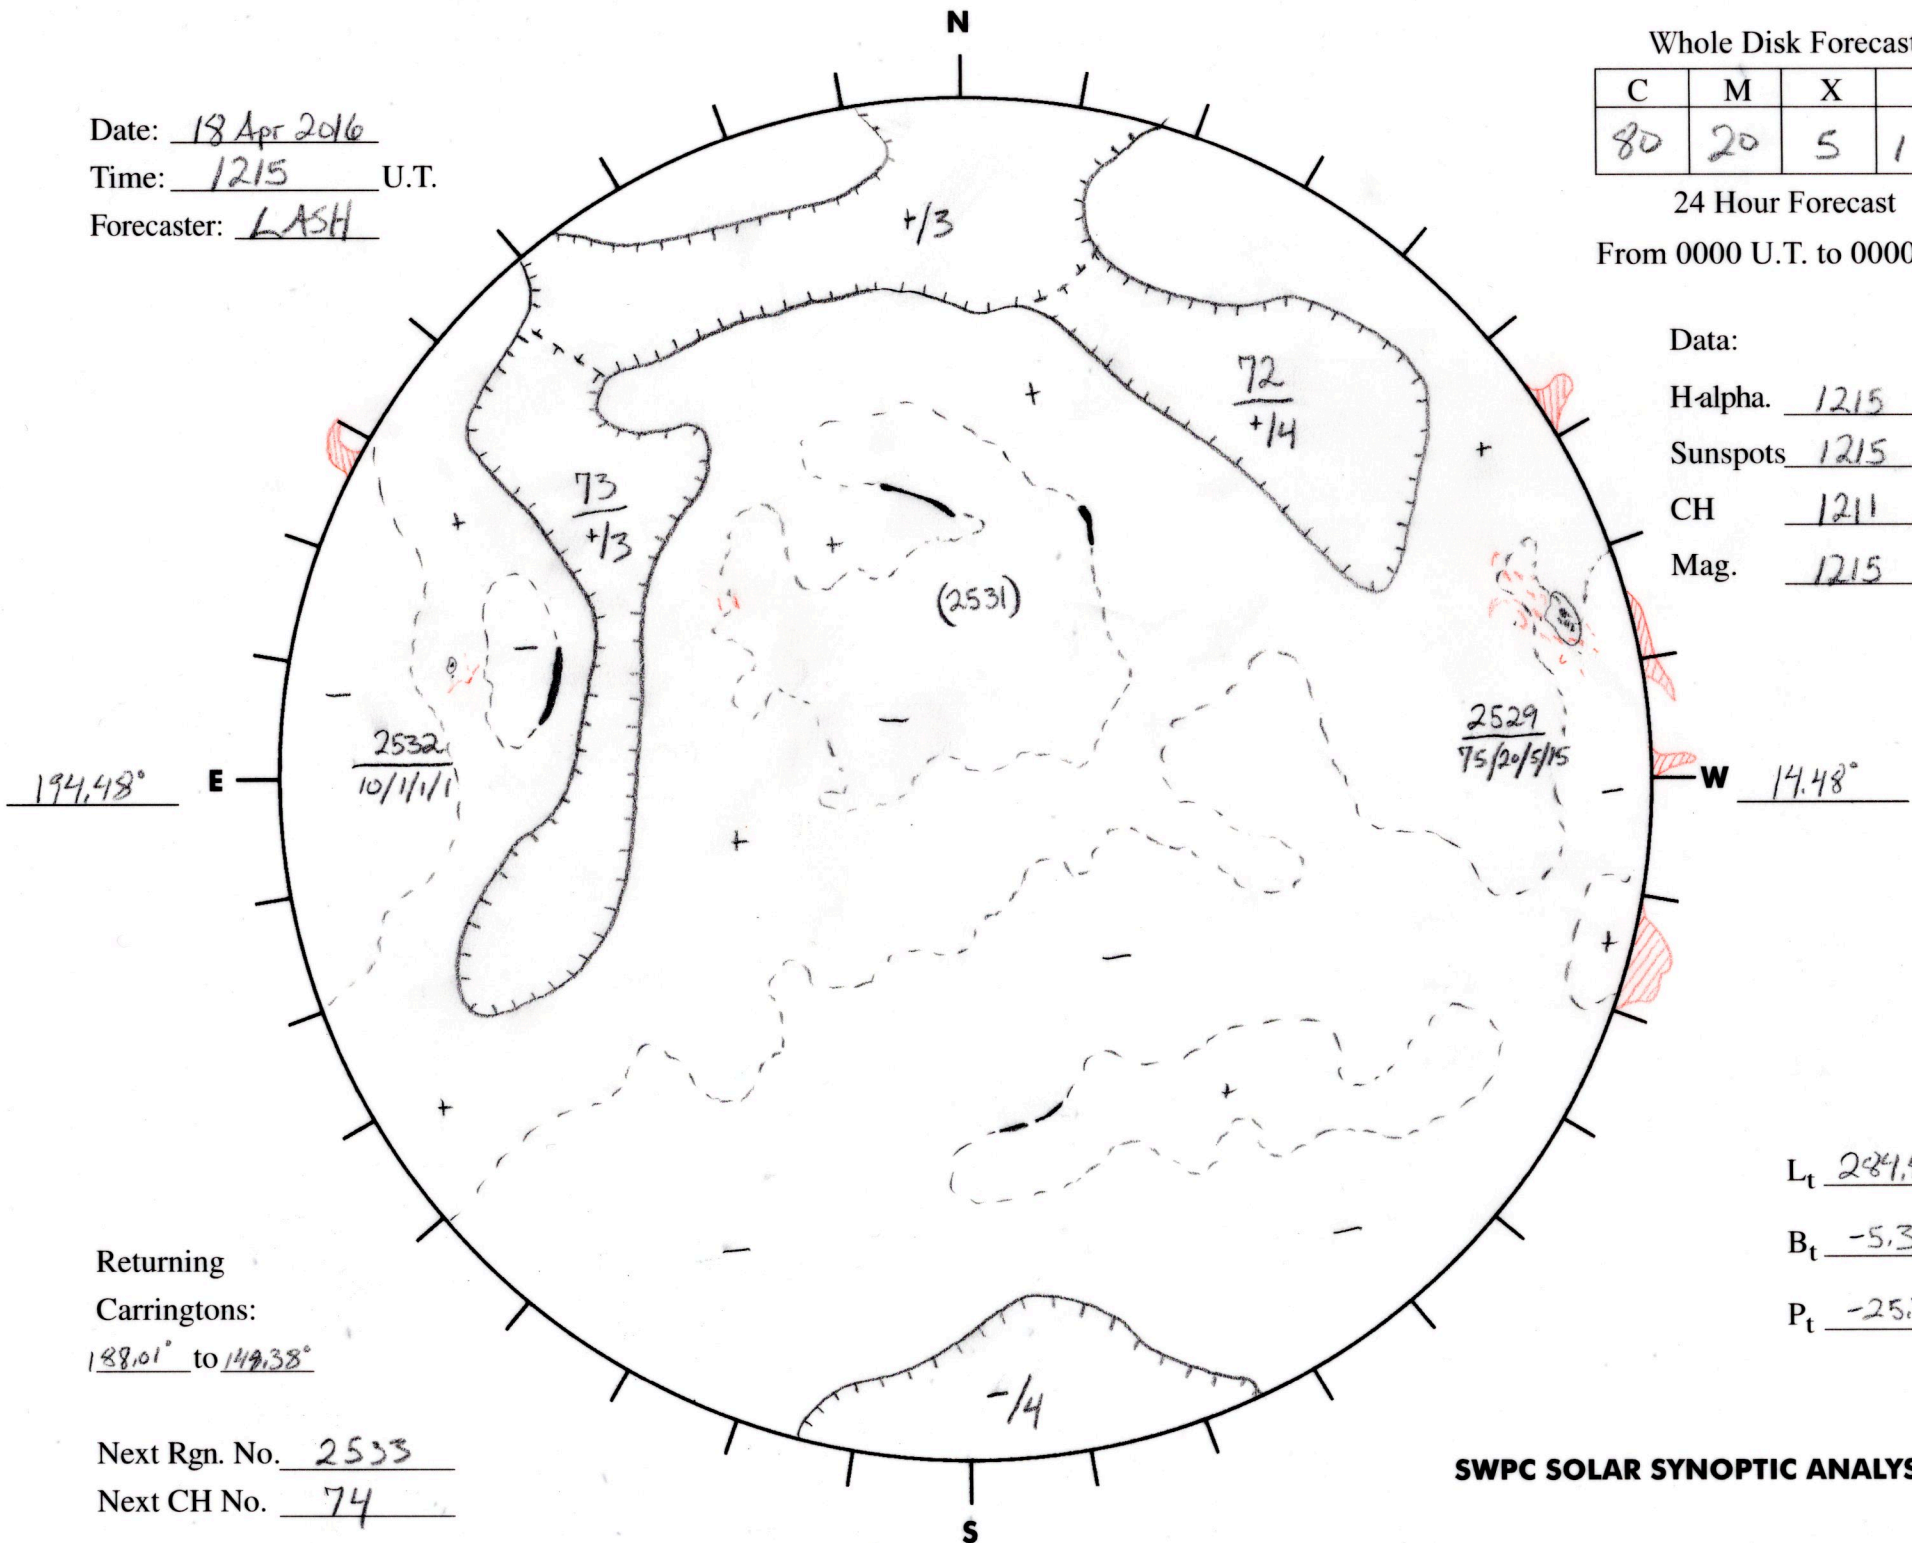

Date: 18 Apr 2016  
 Time: 1215 U.T.  
 Forecaster: LASH

Whole Disk Forecast

C	M	X	P
80	20	5	15

24 Hour Forecast

From 0000 U.T. to 0000 U.T.

Data:

H-alpha. 1215 U.T.

Sunspots 1215 U.T.

CH 1211 U.T.

Mag. 1215 U.T.

Returning Carringtons:  
188.01° to 149.38°

Next Rgn. No. 2533  
 Next CH No. 74

$L_t$  284.48°  
 $B_t$  -5.3  
 $P_t$  -25.73