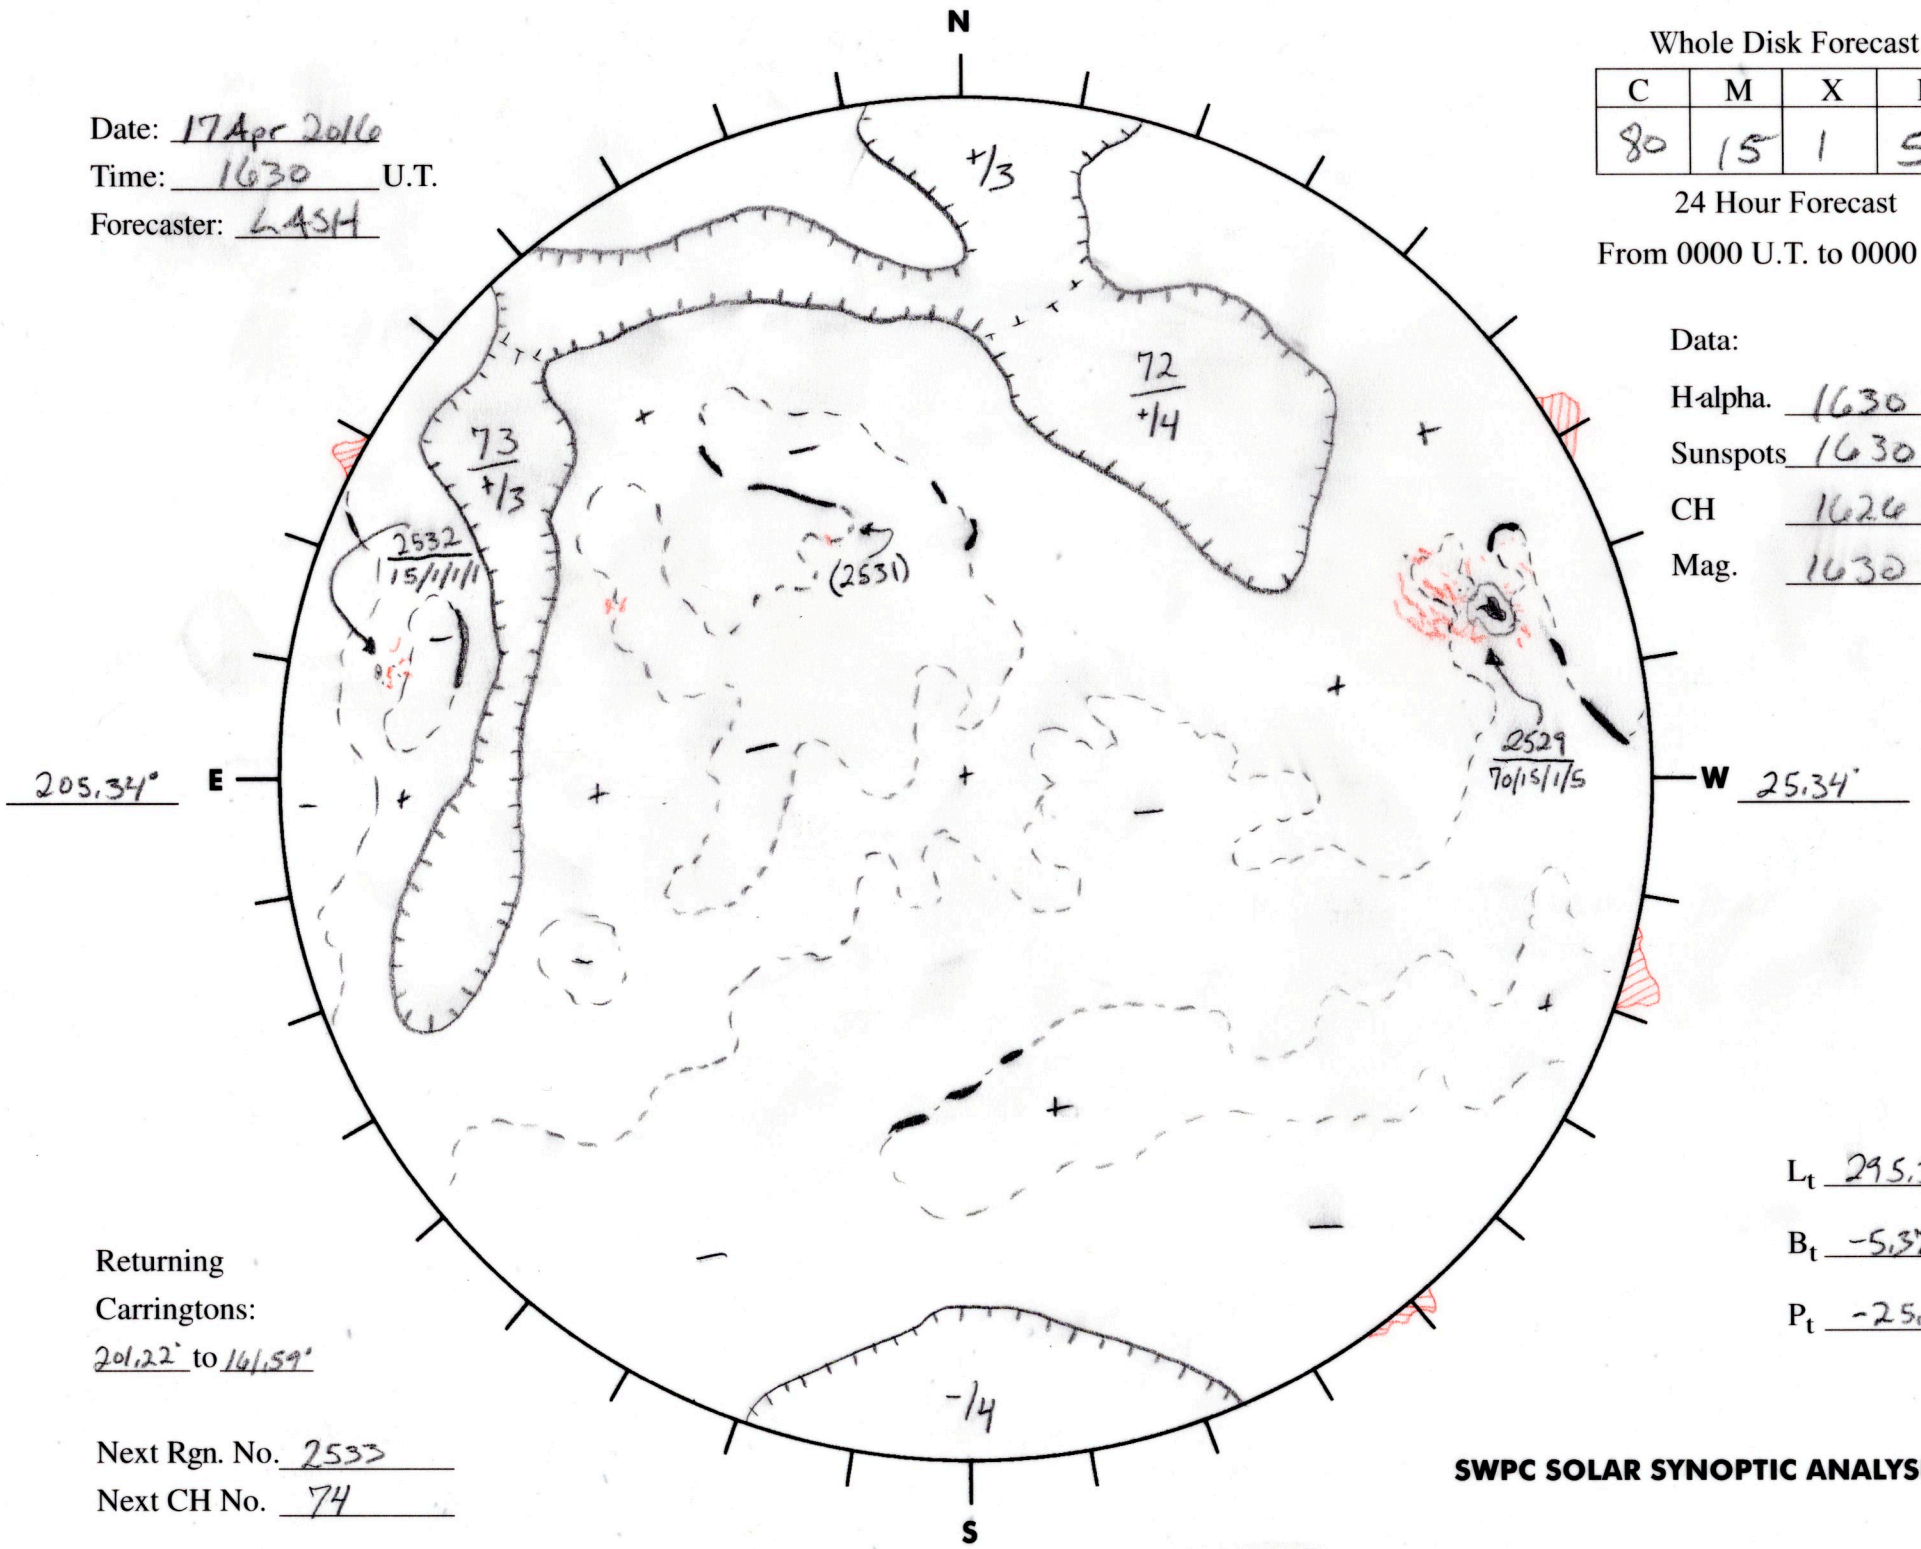

Date: 17 Apr 2016
 Time: 1630 U.T.
 Forecaster: LASH

Whole Disk Forecast

C	M	X	P
80	15	1	5

24 Hour Forecast
 From 0000 U.T. to 0000 U.T.

Data:
 H-alpha. 1630 U.T.
 Sunspots 1630 U.T.
 CH 1624 U.T.
 Mag. 1630 U.T.

Returning
 Carringtons:
201.22 to 161.59

Next Rgn. No. 2533
 Next CH No. 74

L_t 295.34°
 B_t -5.37
 P_t -25.8