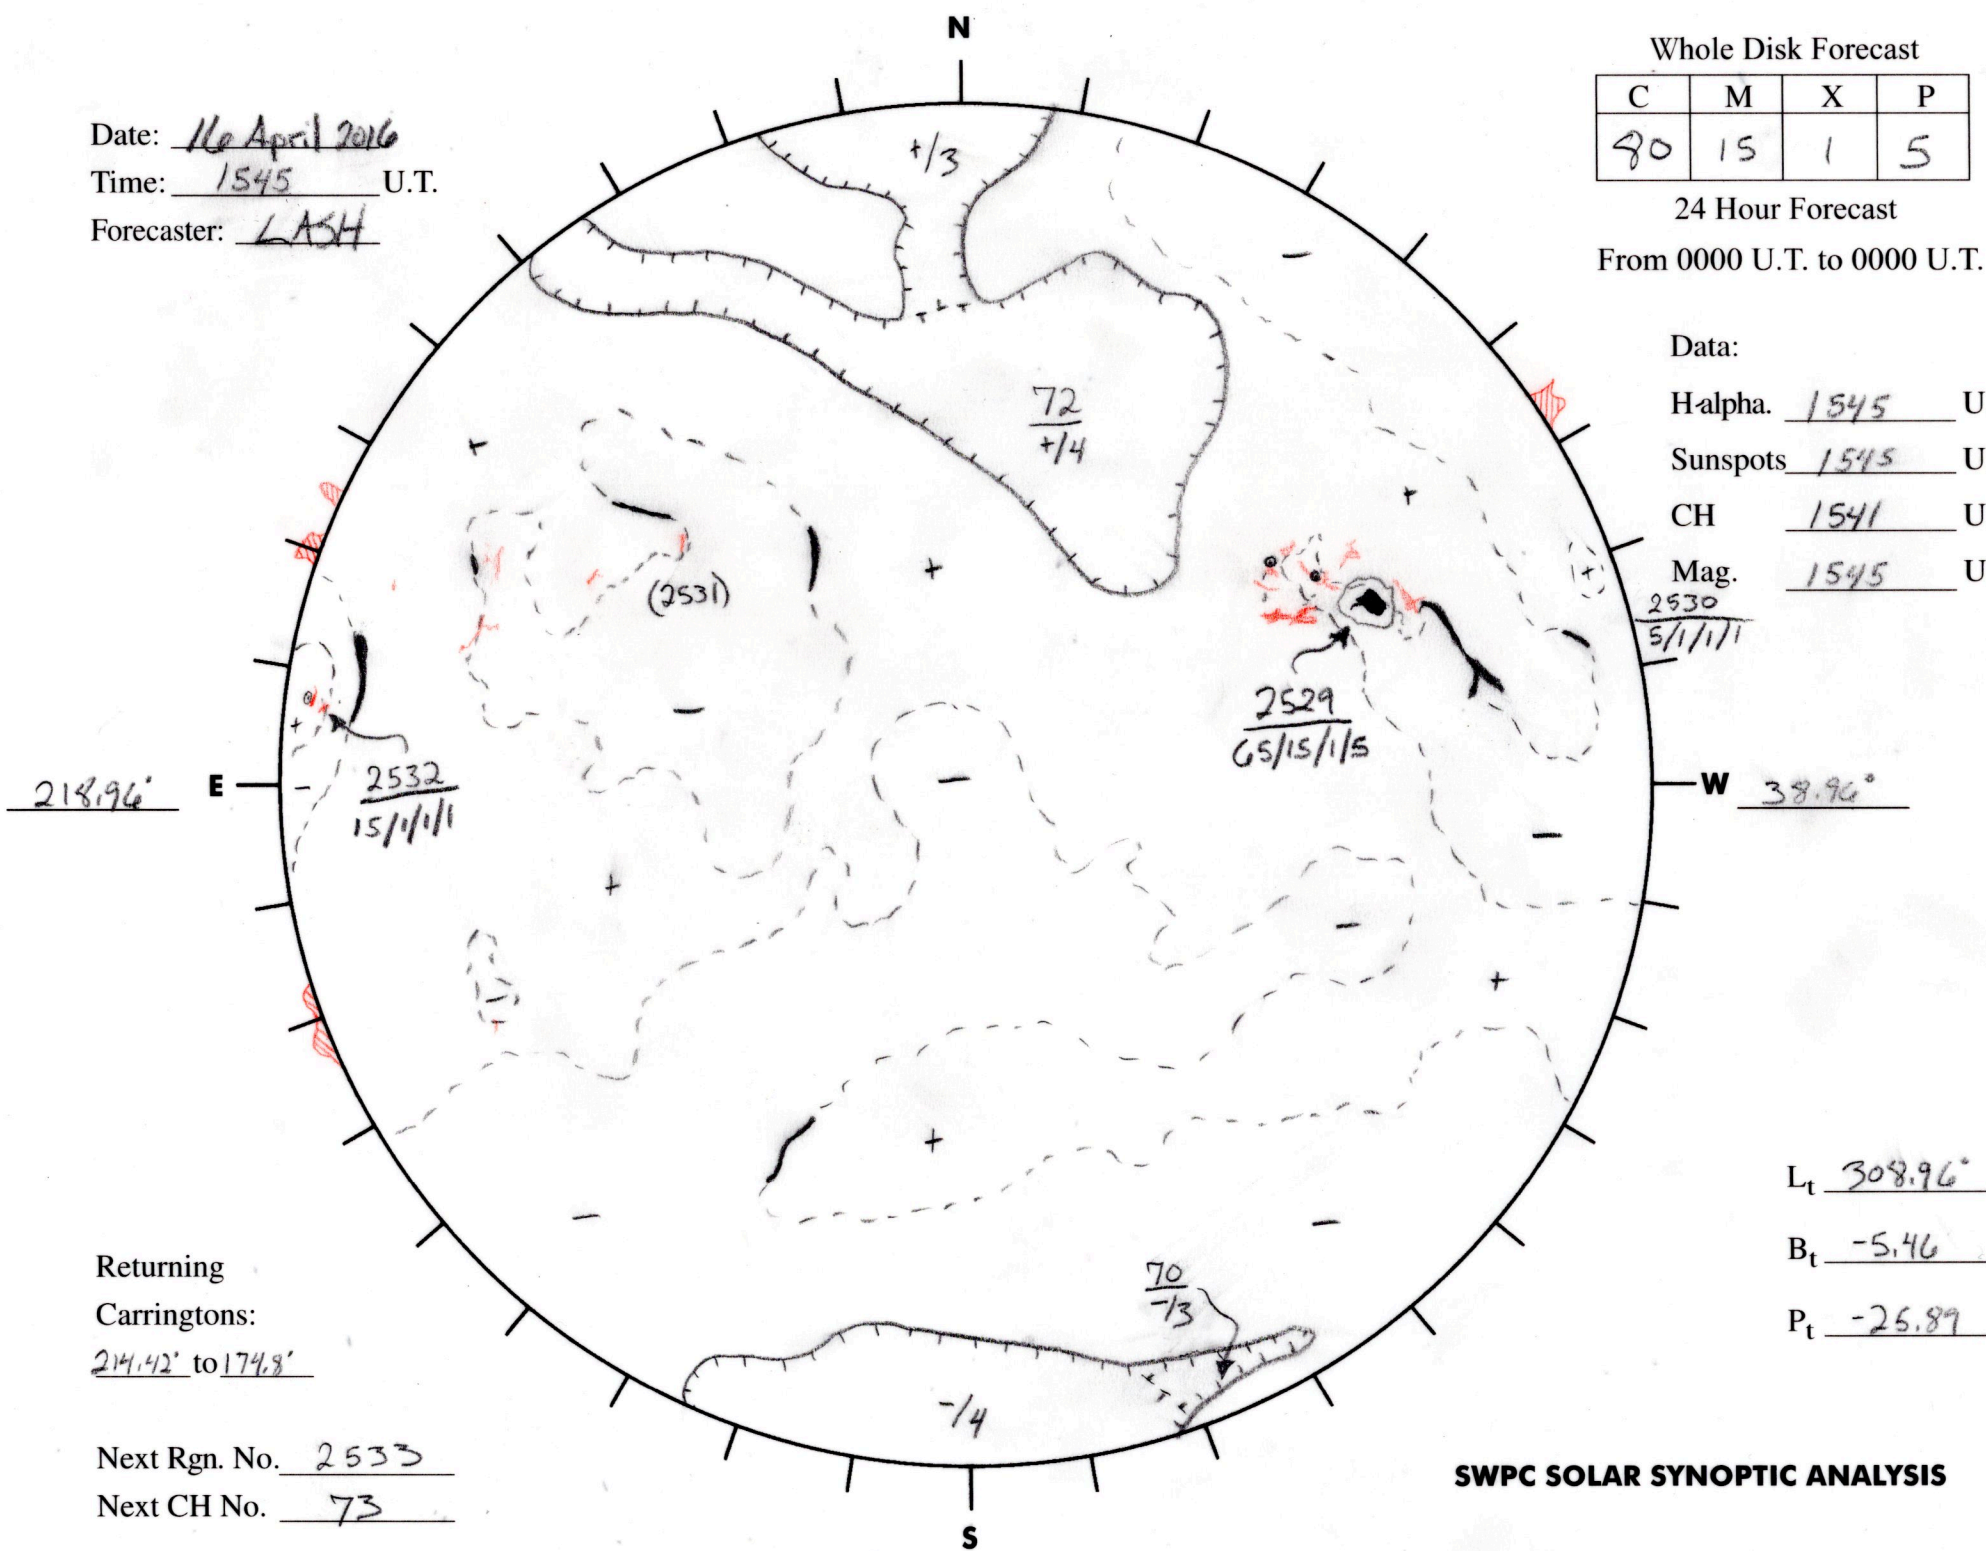

Date: 16 April 2016
 Time: 1545 U.T.
 Forecaster: LASH

Whole Disk Forecast

C	M	X	P
80	15	1	5

24 Hour Forecast

From 0000 U.T. to 0000 U.T.

Data:

H-alpha. 1545 U.T.

Sunspots 1545 U.T.

CH 1541 U.T.

Mag. 1545 U.T.

2530
5/1/11

Returning Carringtons:
214.42° to 174.8°

Next Rgn. No. 2533
 Next CH No. 73

L_t 308.96°

B_t -5.46

P_t -25.89