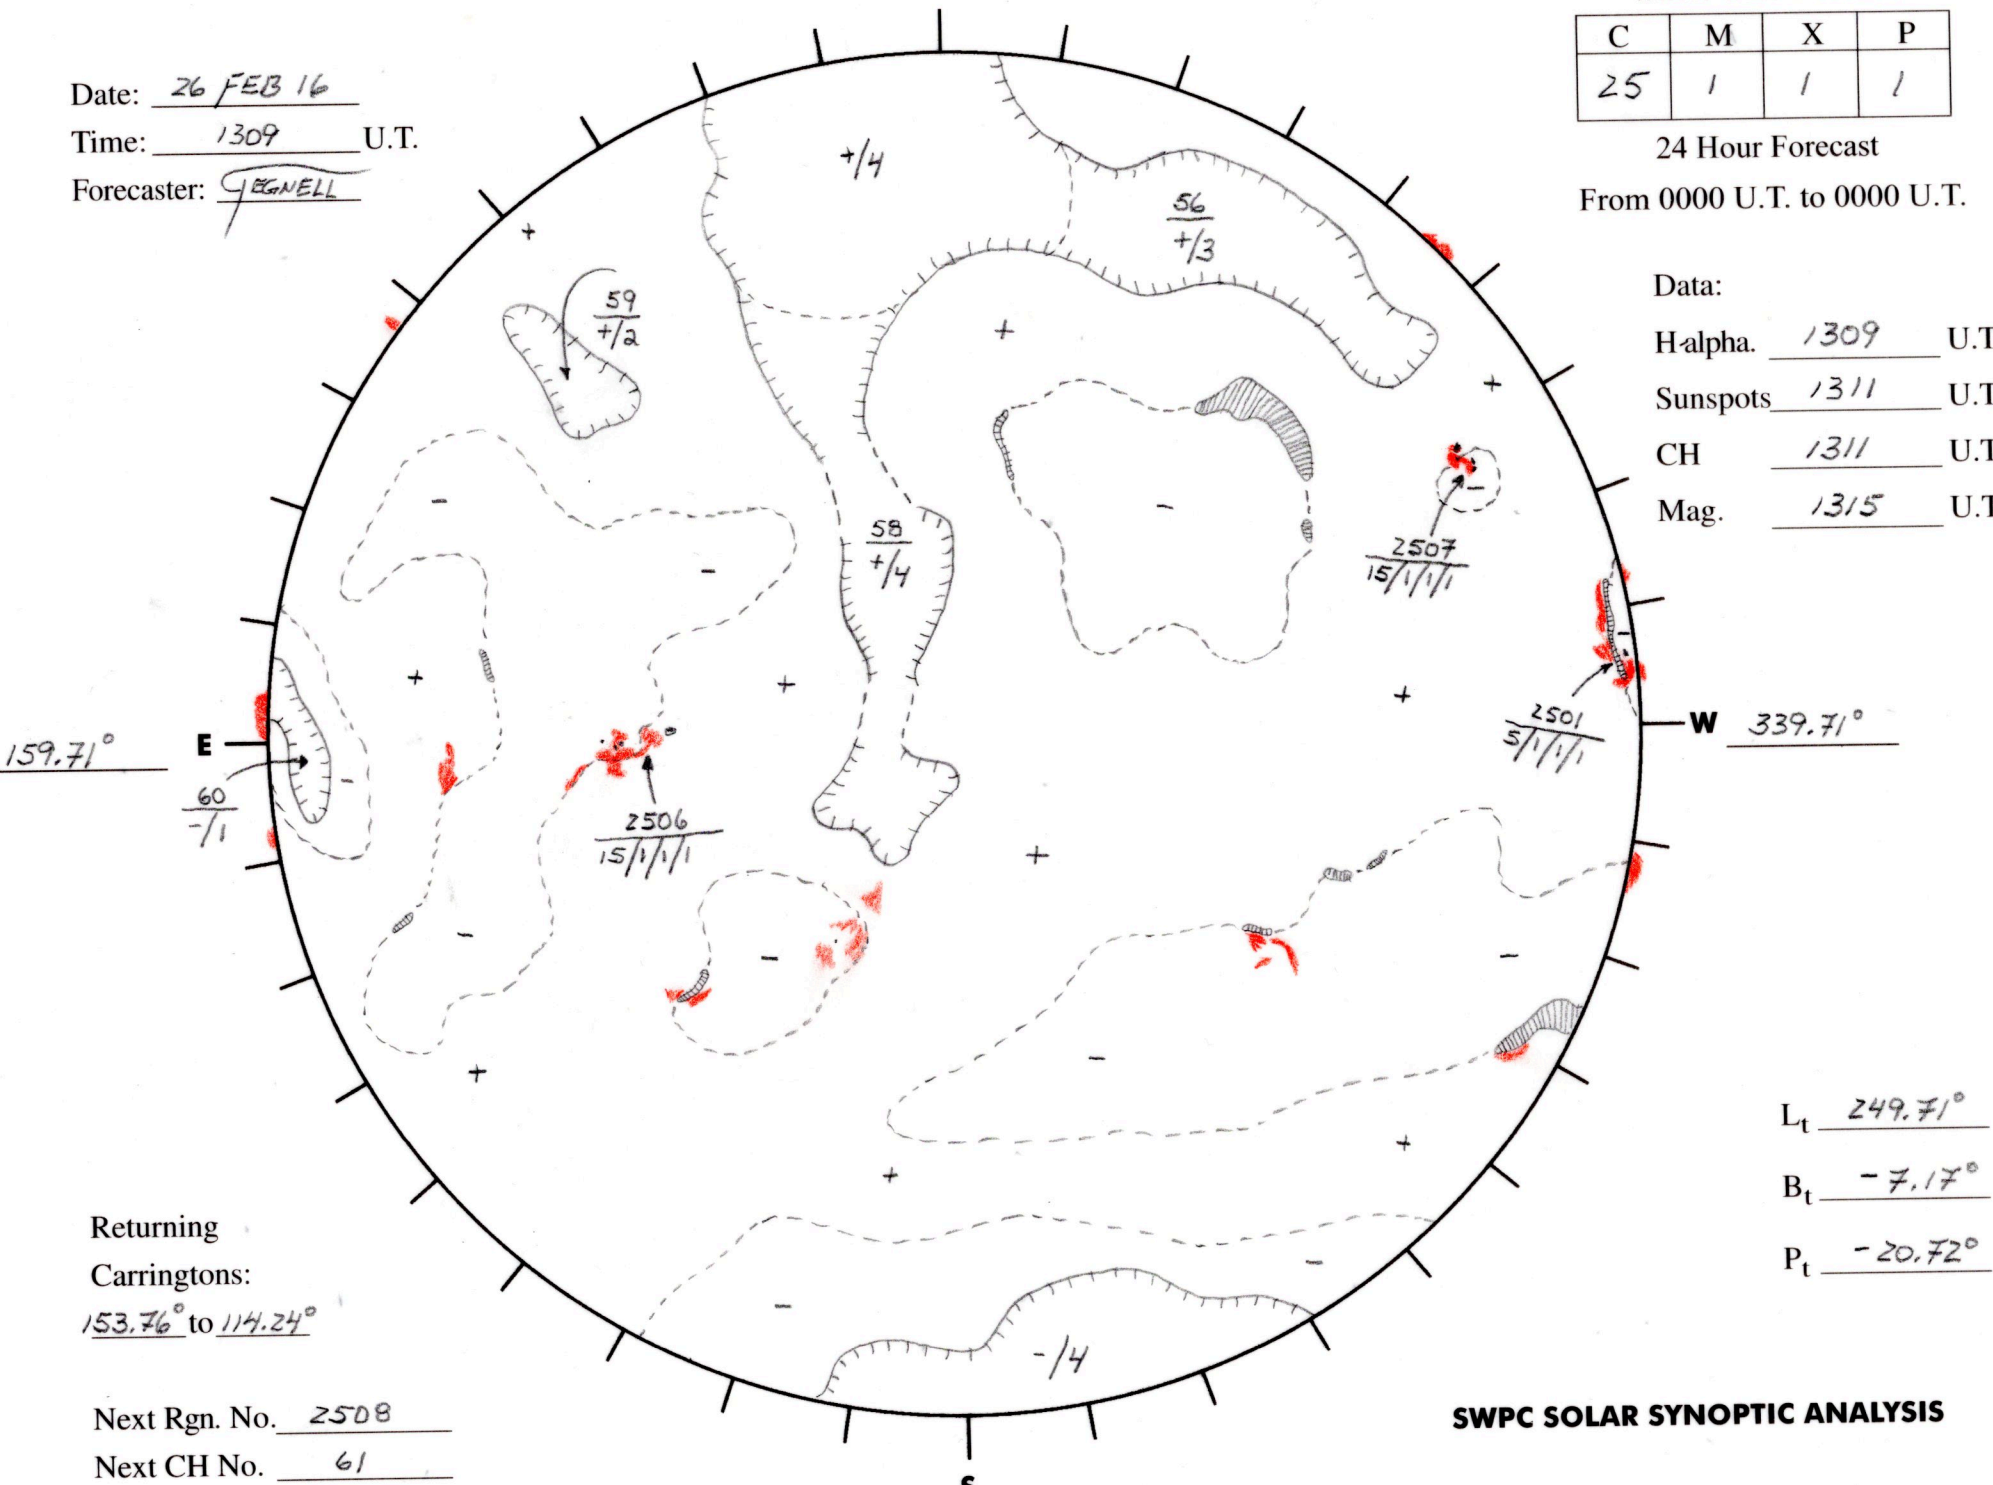

Date: 26 FEB 16
 Time: 1309 U.T.
 Forecaster: JEGNELL

Whole Disk Forecast

C	M	X	P
25	1	1	1

24 Hour Forecast
 From 0000 U.T. to 0000 U.T.

Data:
 H α . 1309 U.T.
 Sunspots 1311 U.T.
 CH 1311 U.T.
 Mag. 1315 U.T.

Returning Carringtons:
153.76° to 114.24°

Next Rgn. No. 2508
 Next CH No. 61

L_t 249.71°
 B_t -7.17°
 P_t -20.72°