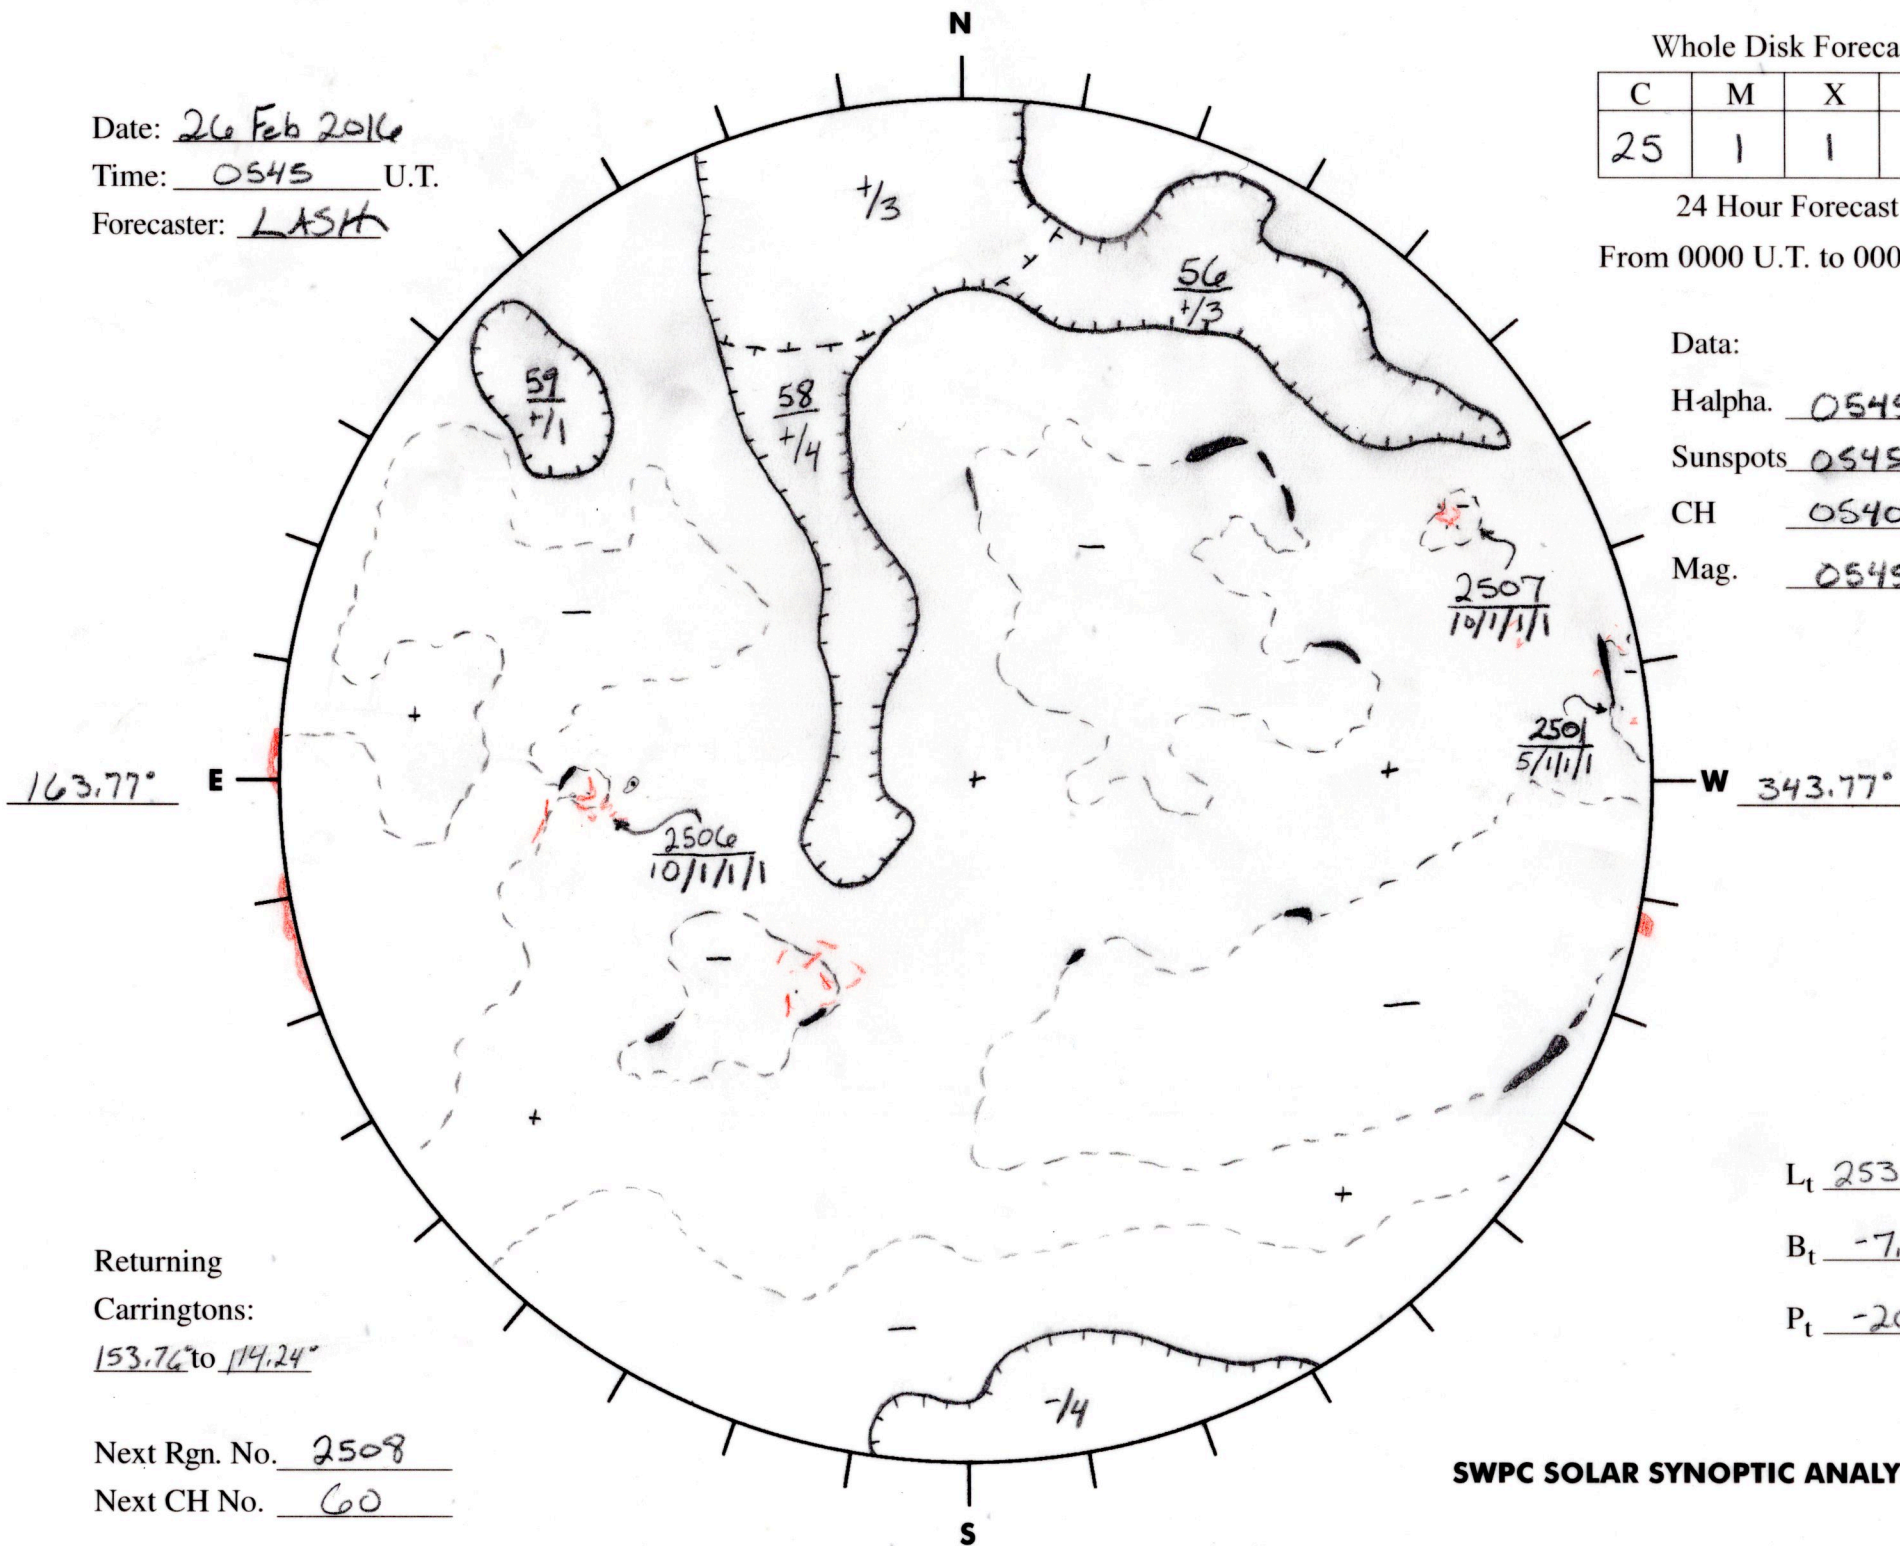

Date: 26 Feb 2016
 Time: 0545 U.T.
 Forecaster: LASH

Whole Disk Forecast

C	M	X	P
25	1	1	1

24 Hour Forecast
 From 0000 U.T. to 0000 U.T.

Data:

H-alpha. 0545 U.T.

Sunspots 0545 U.T.

CH 0540 U.T.

Mag. 0545 U.T.

Returning
 Carringtons:
153.76 to 114.24

Next Rgn. No. 2508
 Next CH No. 60

L_t 253.77°

B_t -7.16°

P_t -20.63°