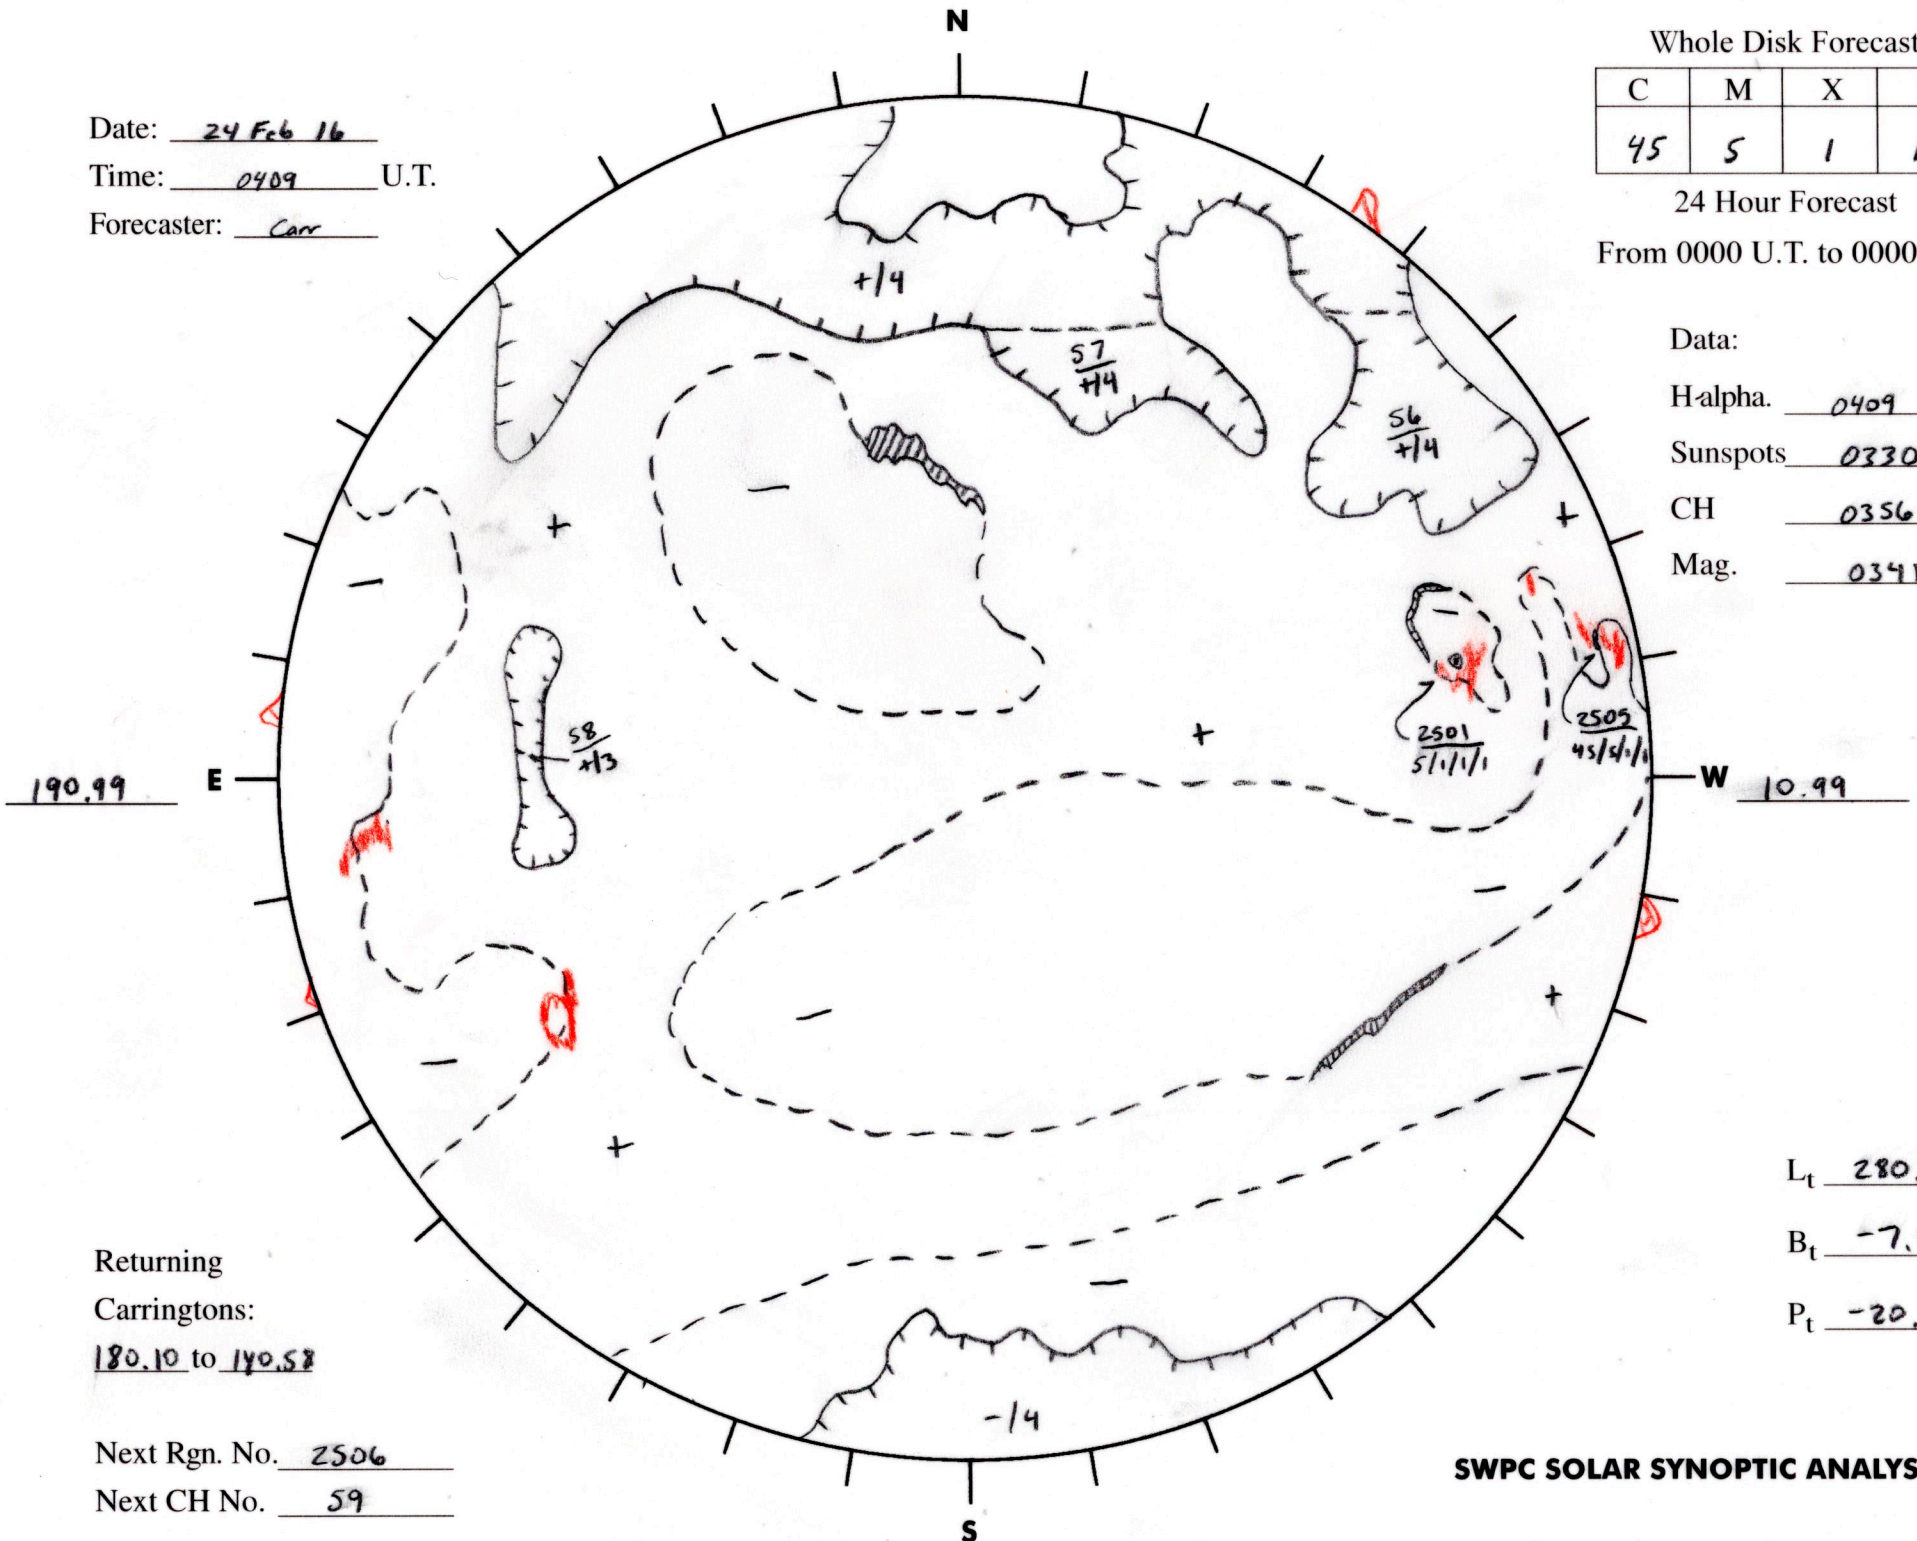

Date: 24 Feb 16
 Time: 0409 U.T.
 Forecaster: Carr

Whole Disk Forecast

| C | M | X | P |
|----|---|---|---|
| 45 | 5 | 1 | 1 |

24 Hour Forecast

From 0000 U.T. to 0000 U.T.

Data:

H-alpha. 0409 U.T.

Sunspots 0330 U.T.

CH 0356 U.T.

Mag. 0341 U.T.

Returning
 Carringtons:
180.10 to 190.58

Next Rgn. No. 2506
 Next CH No. 59

L_t 280.99

B_t -7.12

P_t -20.05