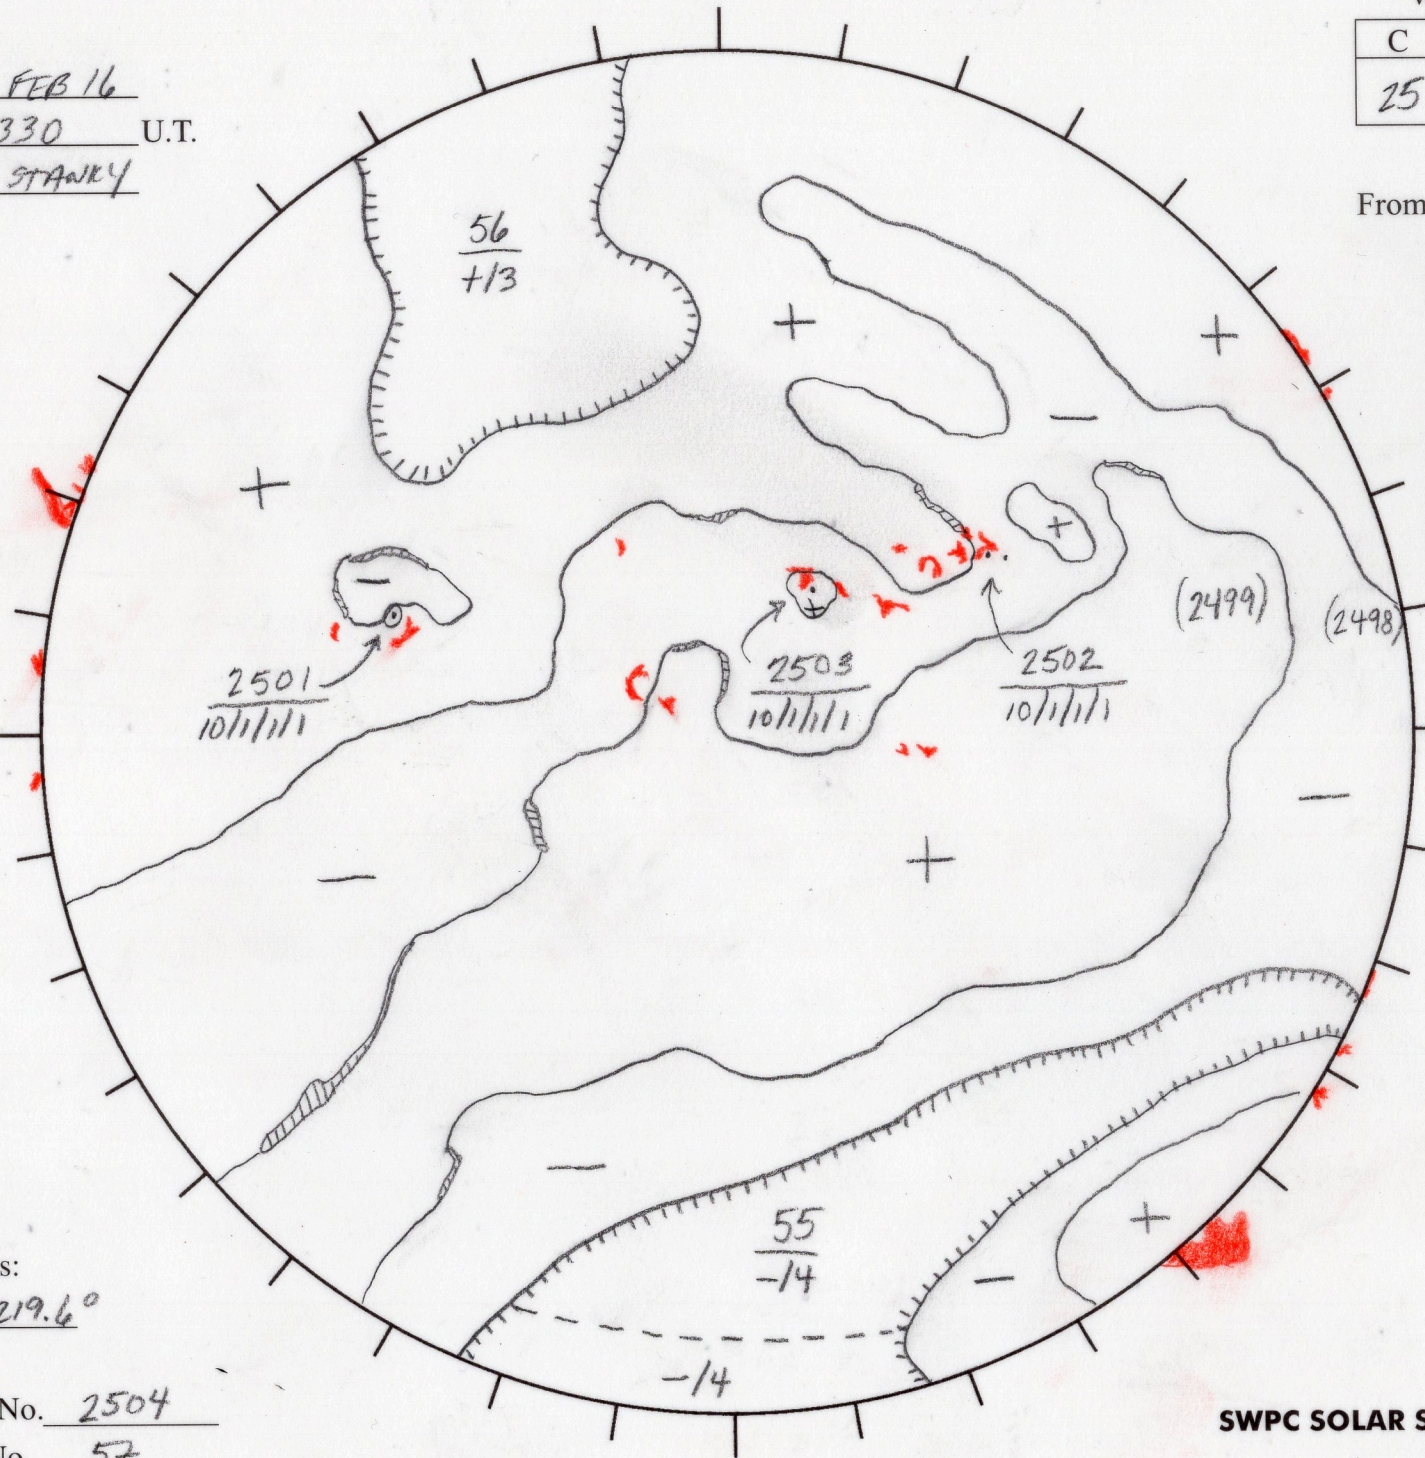

Date: 18 FEB 16
 Time: 1330 U.T.
 Forecaster: STANKY

Whole Disk Forecast

C	M	X	P
25	1	1	1

24 Hour Forecast

From 0000 U.T. to 0000 U.T.

Data:

H-alpha. 1330 U.T.

Sunspots 1330 U.T.

CH 1327 U.T.

Mag. 1330 U.T.

264.9° E

W 84.9°

Returning Carringtons: 259.1° to 219.6°

L_t 354.9°

B_t -6.9°

P_t -18.4°

Next Rgn. No. 2504
 Next CH No. 57