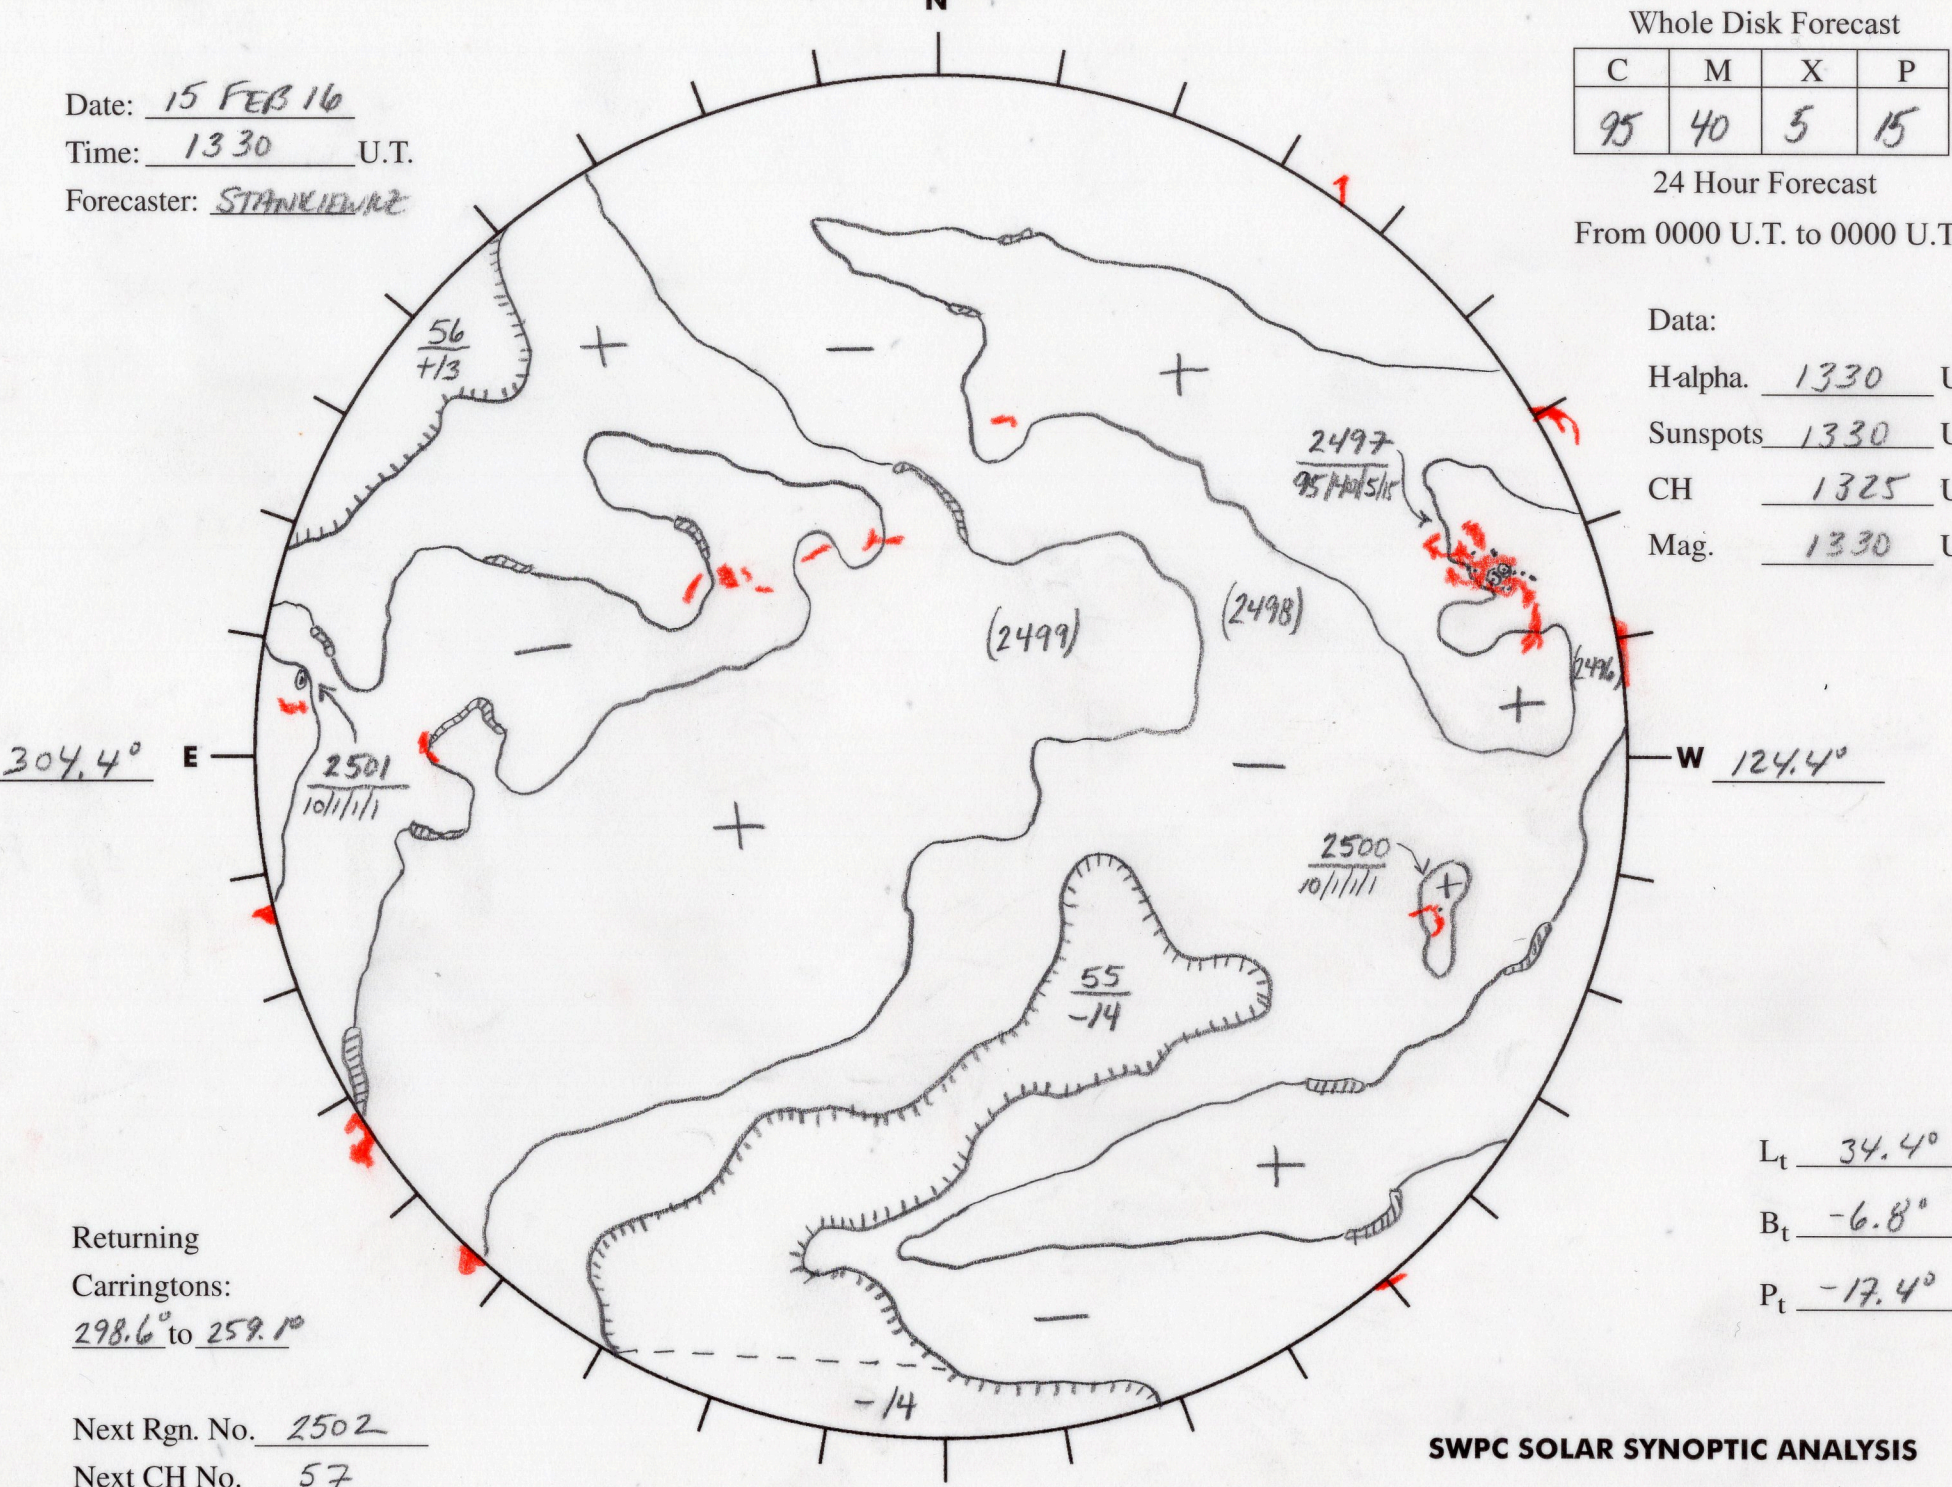

Date: 15 FEB 16
 Time: 1330 U.T.
 Forecaster: STANKIEWICZ

Whole Disk Forecast

C	M	X	P
95	40	5	15

24 Hour Forecast

From 0000 U.T. to 0000 U.T.

Data:

H-alpha. 1330 U.T.

Sunspots 1330 U.T.

CH 1325 U.T.

Mag. 1330 U.T.

L_t 34.4°

B_t -6.8°

P_t -17.4°

Returning
 Carringtons:
298.6° to 259.1°

Next Rgn. No. 2502

Next CH No. 57