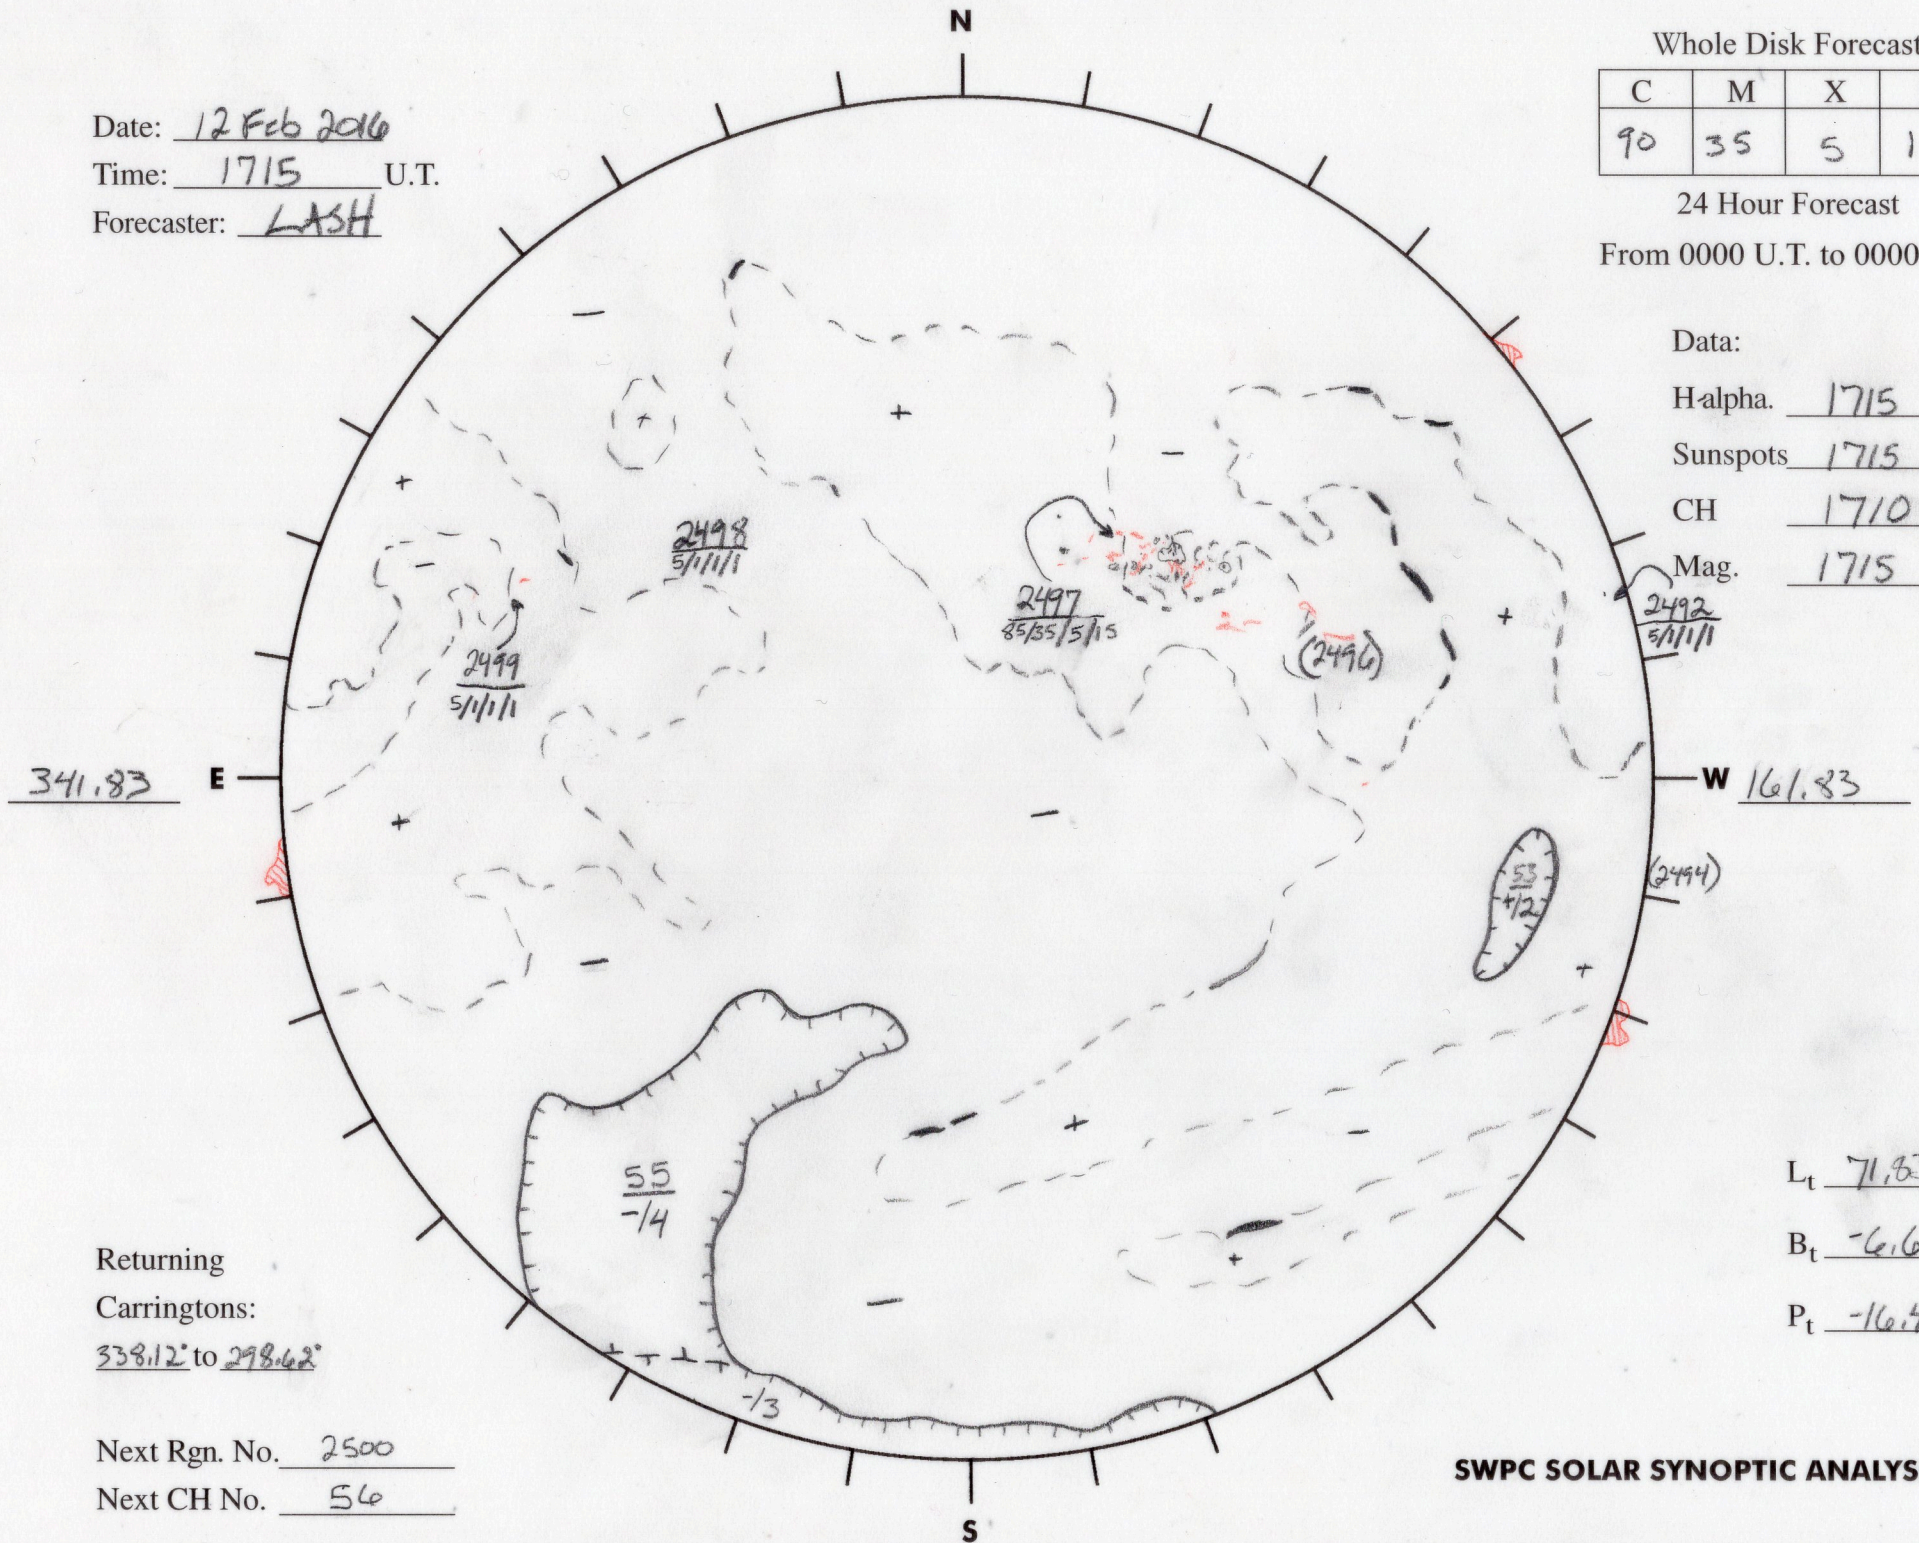

Date: 12 Feb 2016
 Time: 1715 U.T.
 Forecaster: LASH

Whole Disk Forecast

C	M	X	P
90	35	5	15

24 Hour Forecast

From 0000 U.T. to 0000 U.T.

Data:

H-alpha. 1715 U.T.

Sunspots 1715 U.T.

CH 1710 U.T.

Mag. 1715 U.T.

Returning
 Carringtons:
338.12 to 298.62

Next Rgn. No. 2500
 Next CH No. 56

L_t 71.83
 B_t -6.69
 P_t -16.40