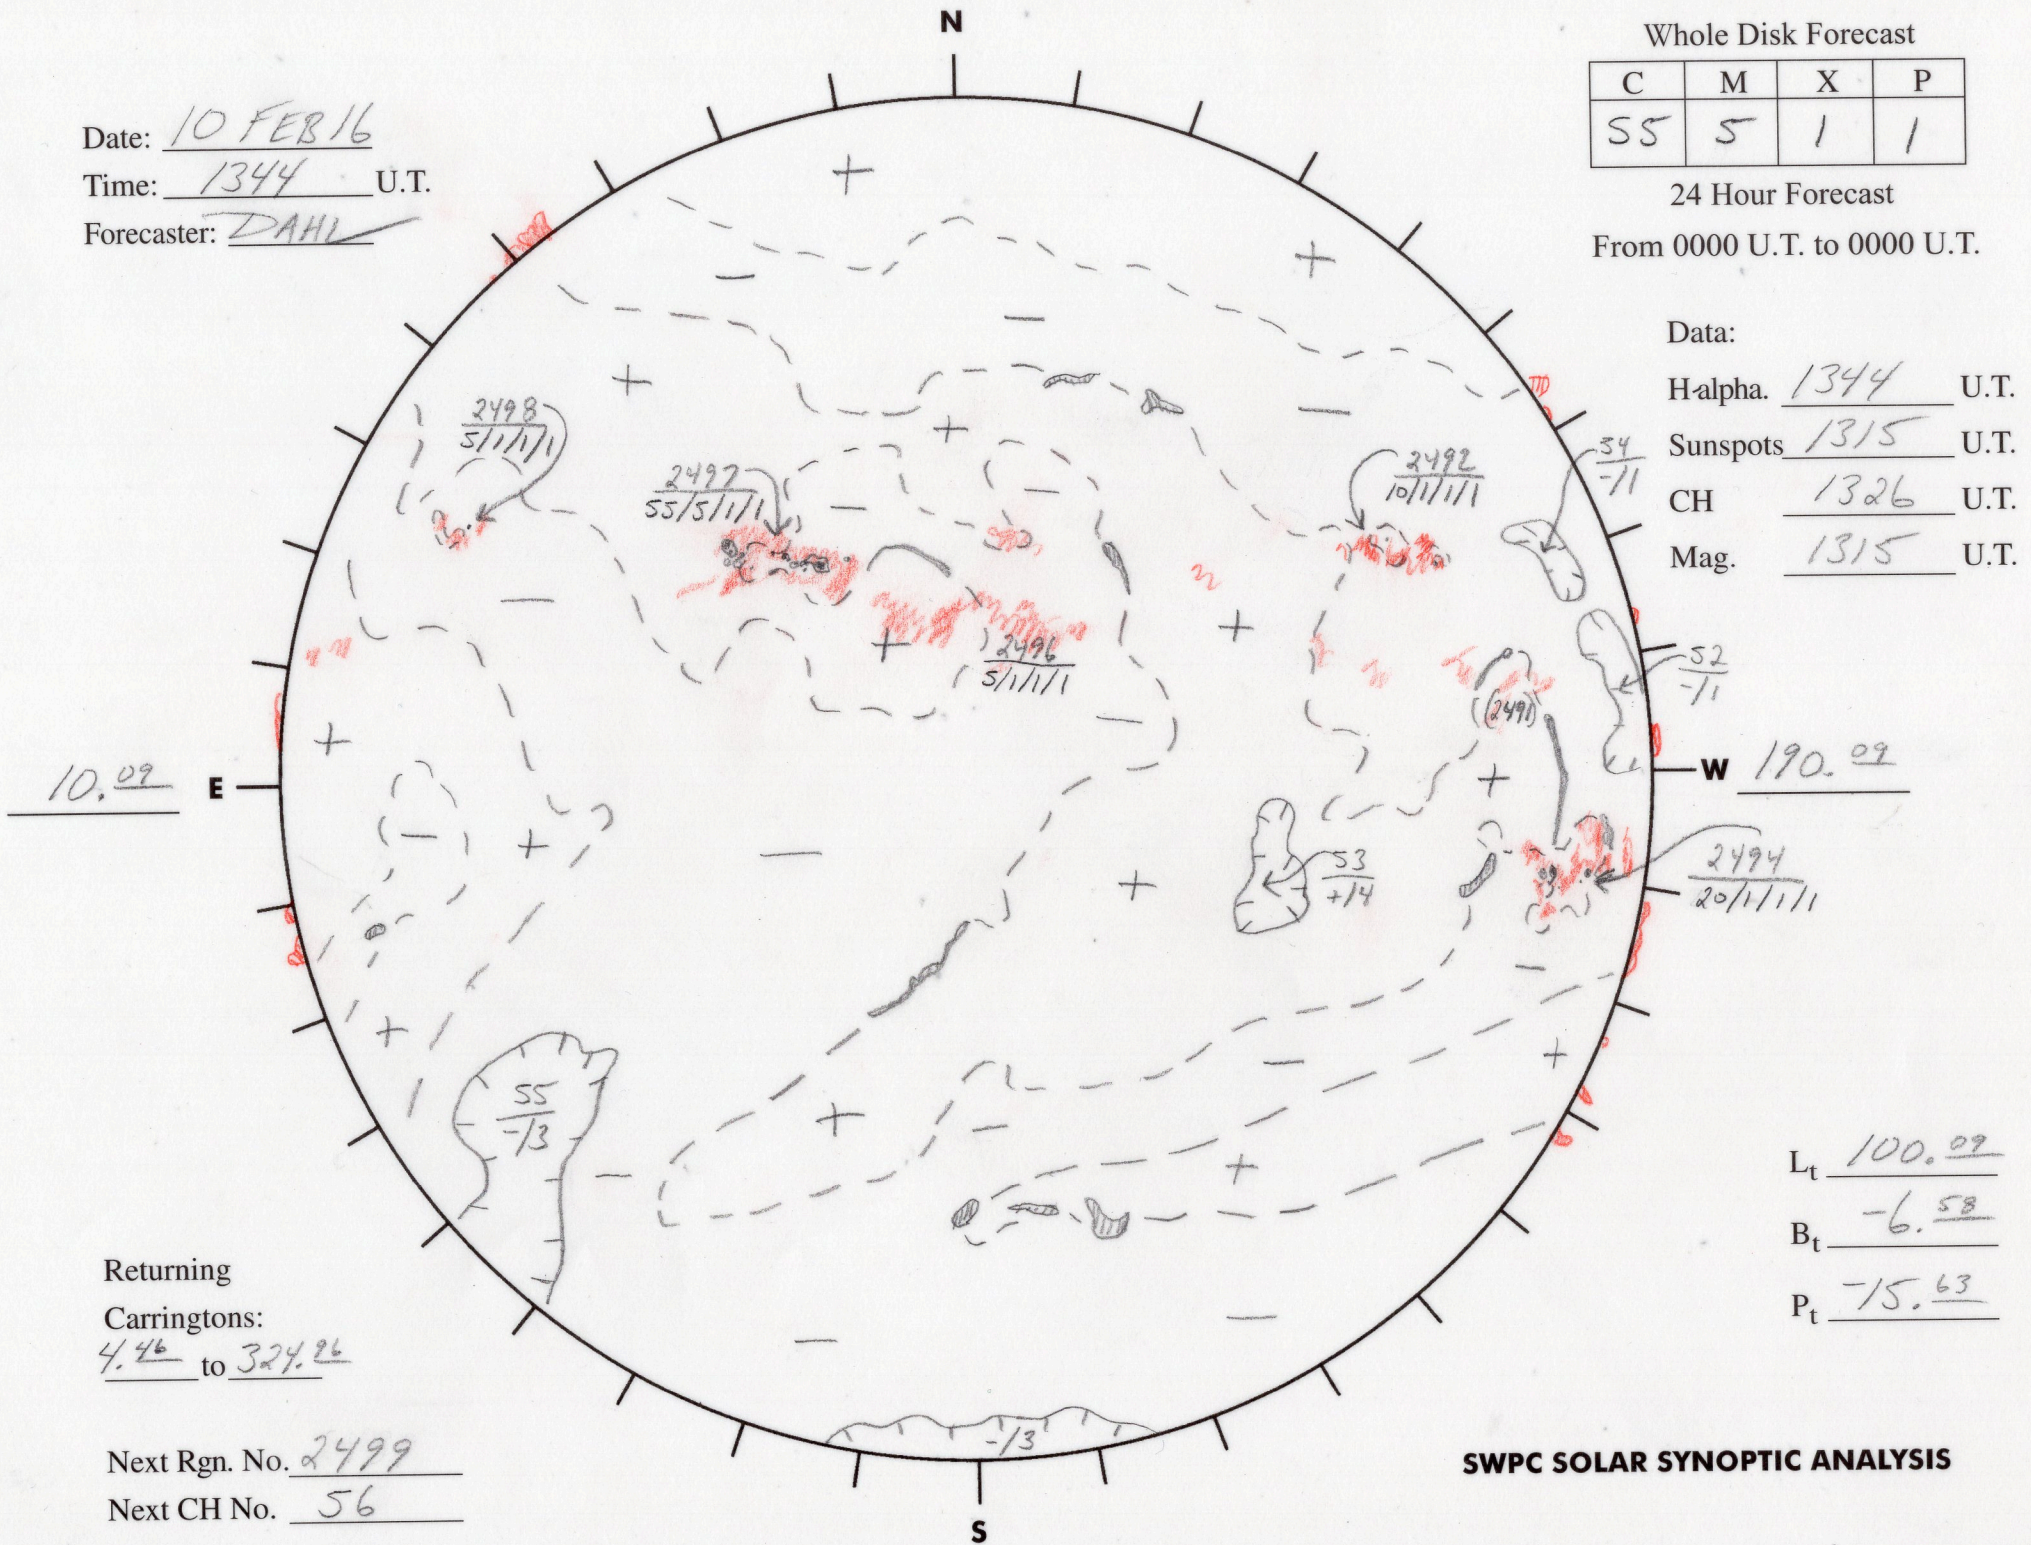

Date: 10 FEB 16
 Time: 1344 U.T.
 Forecaster: DAHL

Whole Disk Forecast

C	M	X	P
55	5	1	1

24 Hour Forecast

From 0000 U.T. to 0000 U.T.

Data:

H-alpha. 1344 U.T.

Sunspots 1315 U.T.

CH 1326 U.T.

Mag. 1315 U.T.

Returning
 Carringtons:
4.46 to 324.26

Next Rgn. No. 2499
 Next CH No. 56