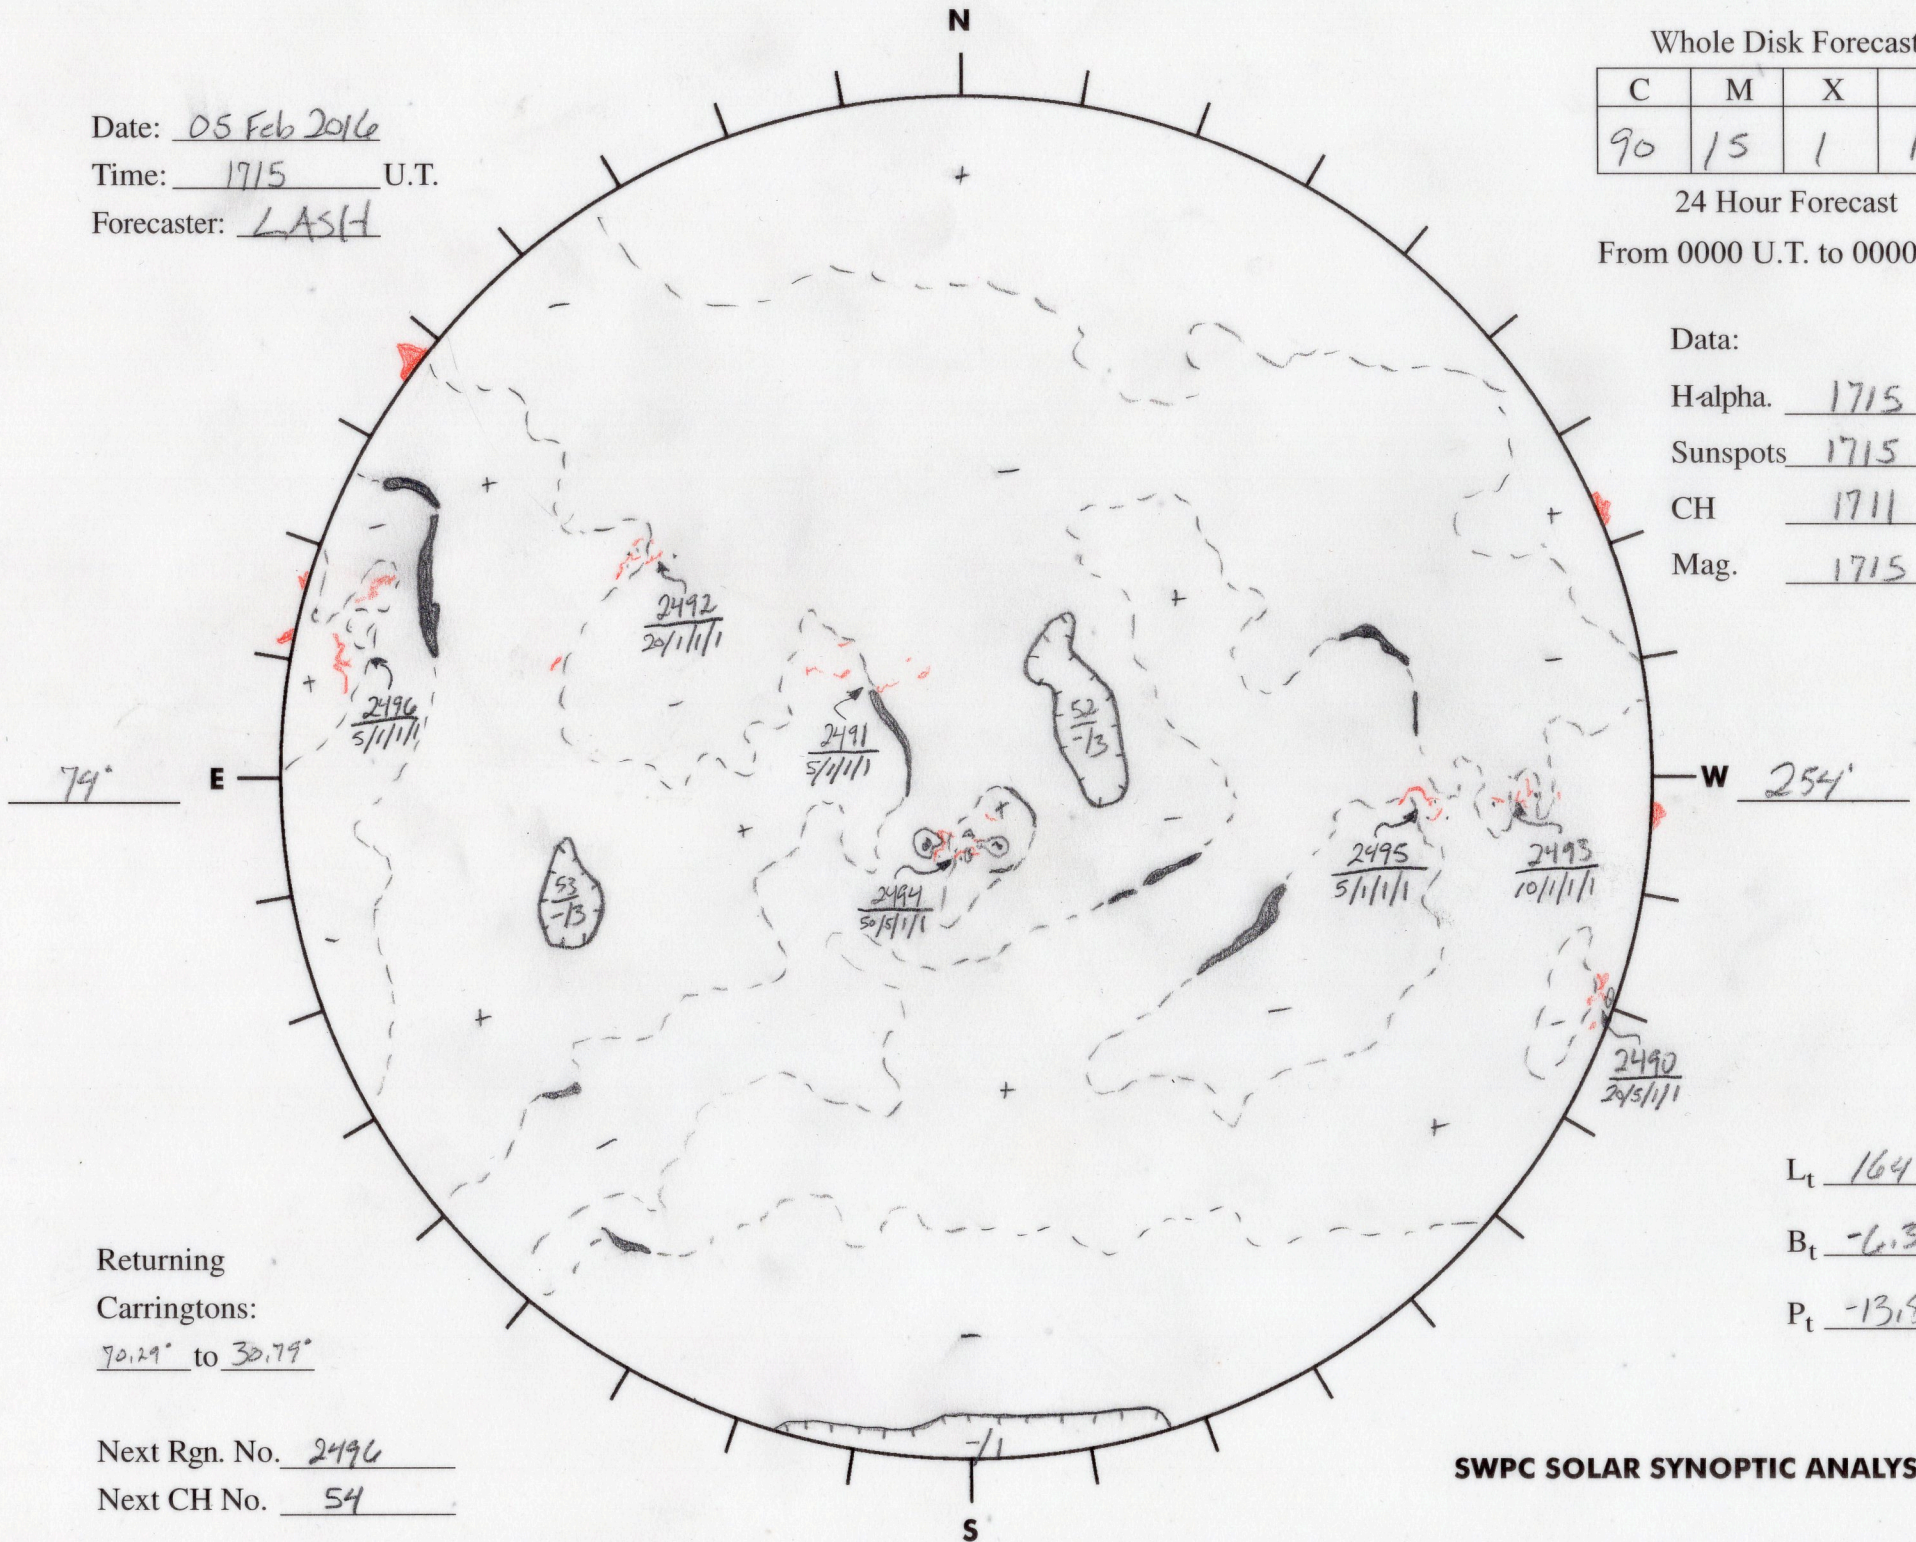

Date: 05 Feb 2016  
 Time: 1715 U.T.  
 Forecaster: LASH

Whole Disk Forecast

C	M	X	P
90	15	1	1

24 Hour Forecast

From 0000 U.T. to 0000 U.T.

Data:

H-alpha. 1715 U.T.

Sunspots 1715 U.T.

CH 1711 U.T.

Mag. 1715 U.T.

Returning  
 Carringtons:  
70.29° to 30.79°

Next Rgn. No. 2496  
 Next CH No. 54

$L_t$  164°

$B_t$  -6.3°

$P_t$  -13.81°