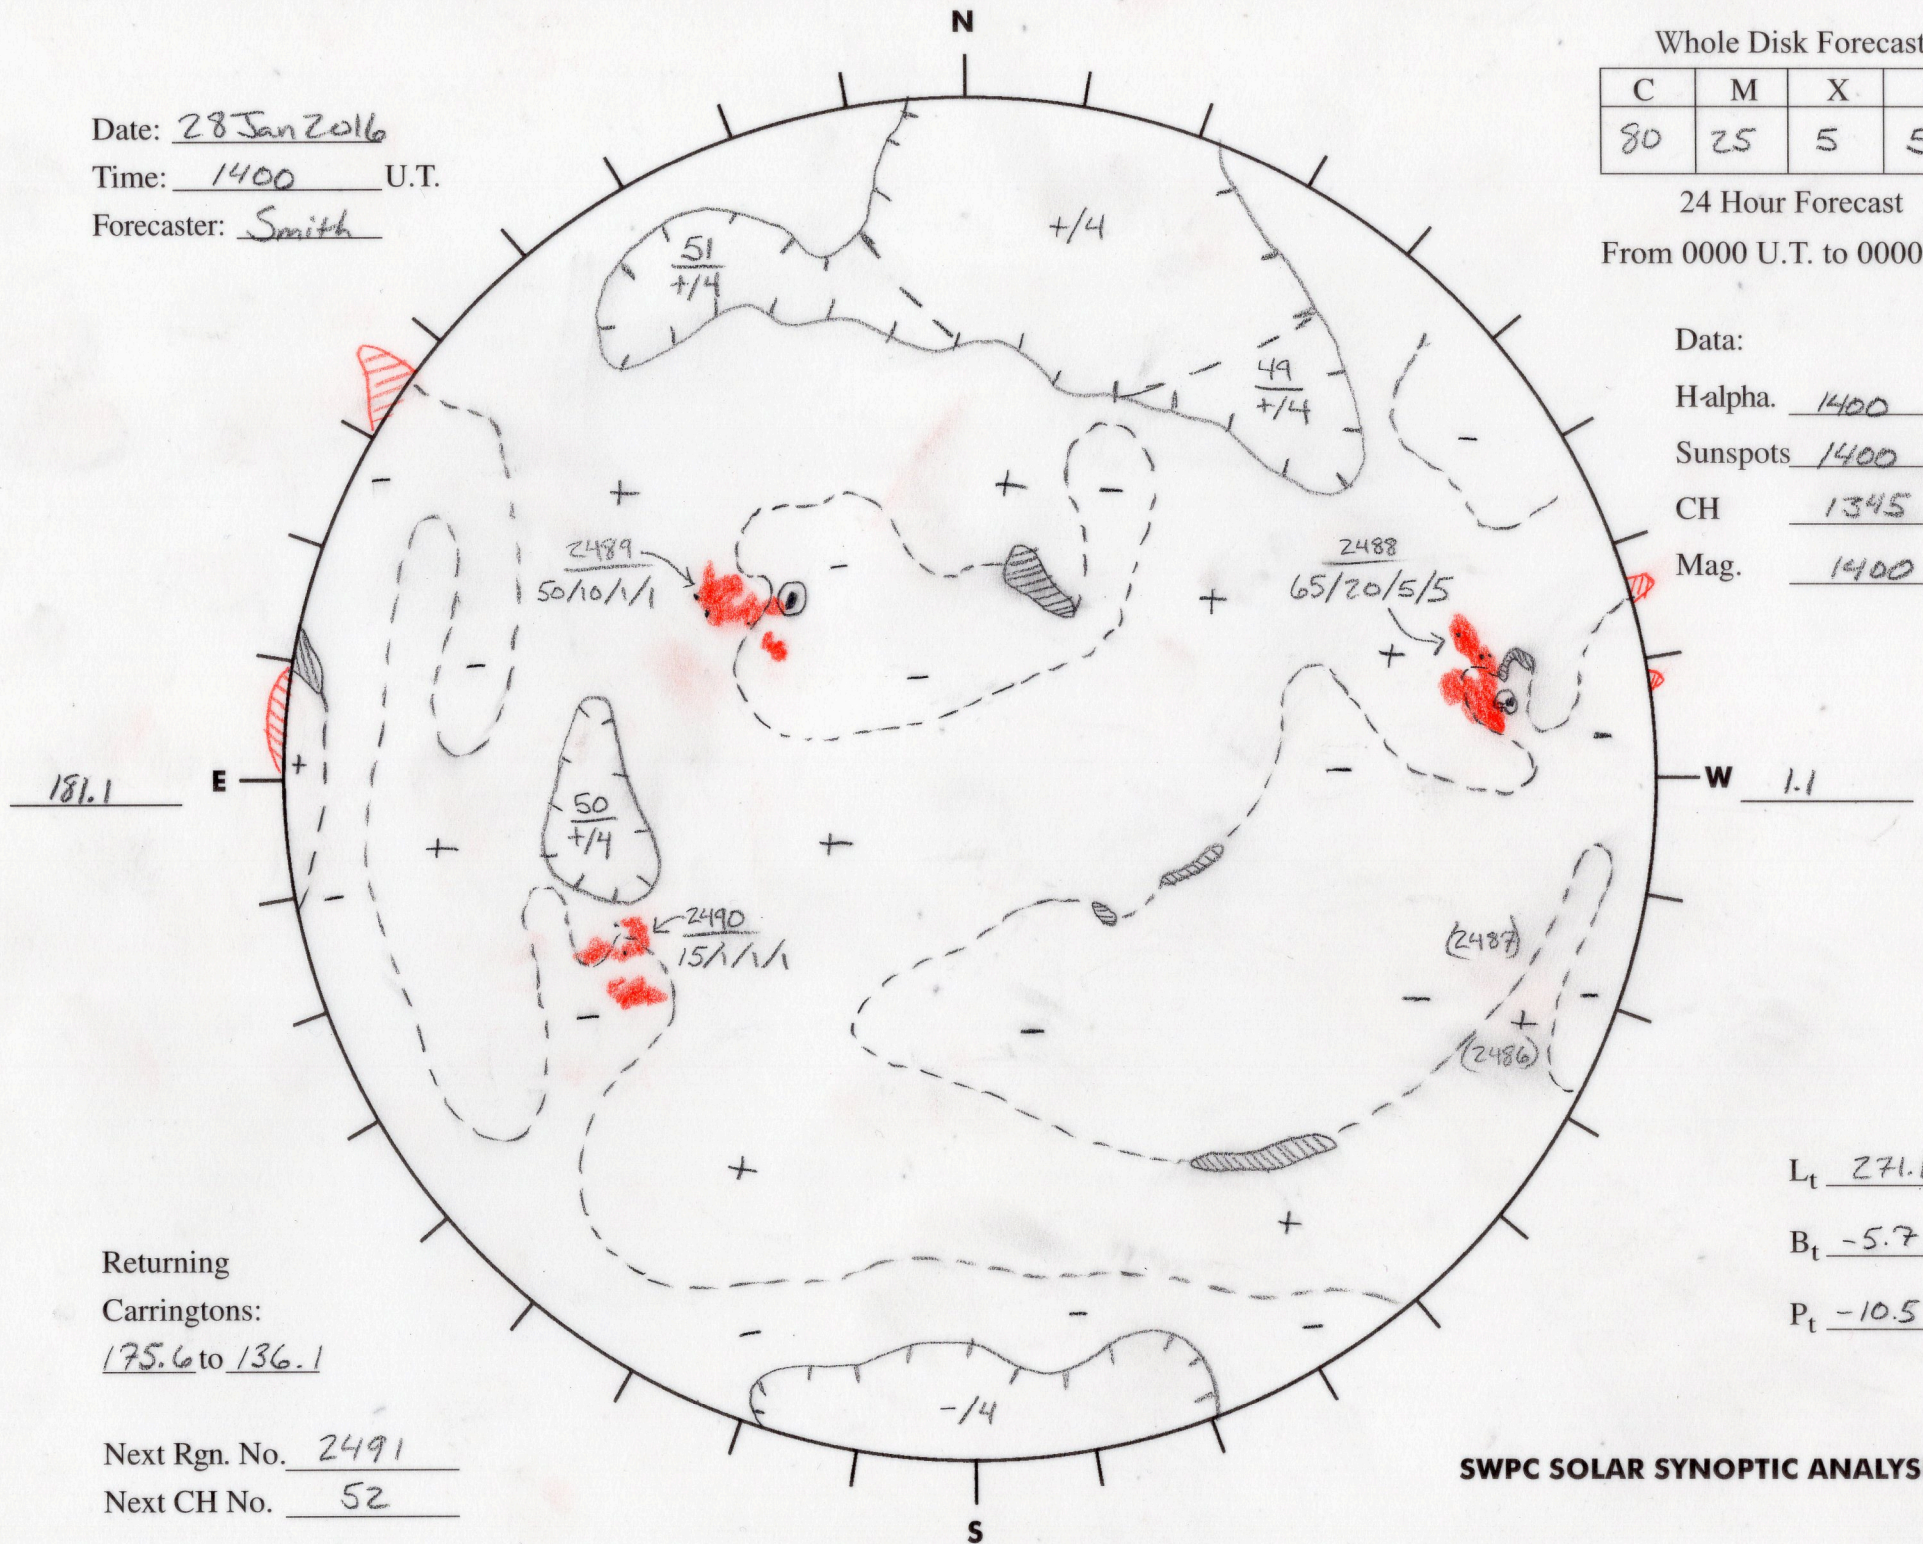

Date: 28 Jan 2016  
 Time: 1400 U.T.  
 Forecaster: Smith

Whole Disk Forecast

C	M	X	P
80	25	5	5

24 Hour Forecast  
 From 0000 U.T. to 0000 U.T.

Data:  
 H $\alpha$ . 1400 U.T.  
 Sunspots 1400 U.T.  
 CH 1345 U.T.  
 Mag. 1400 U.T.

Returning  
 Carringtons:  
175.6 to 136.1

Next Rgn. No. 2491  
 Next CH No. 52

L<sub>t</sub> 271.1  
 B<sub>t</sub> -5.7  
 P<sub>t</sub> -10.5