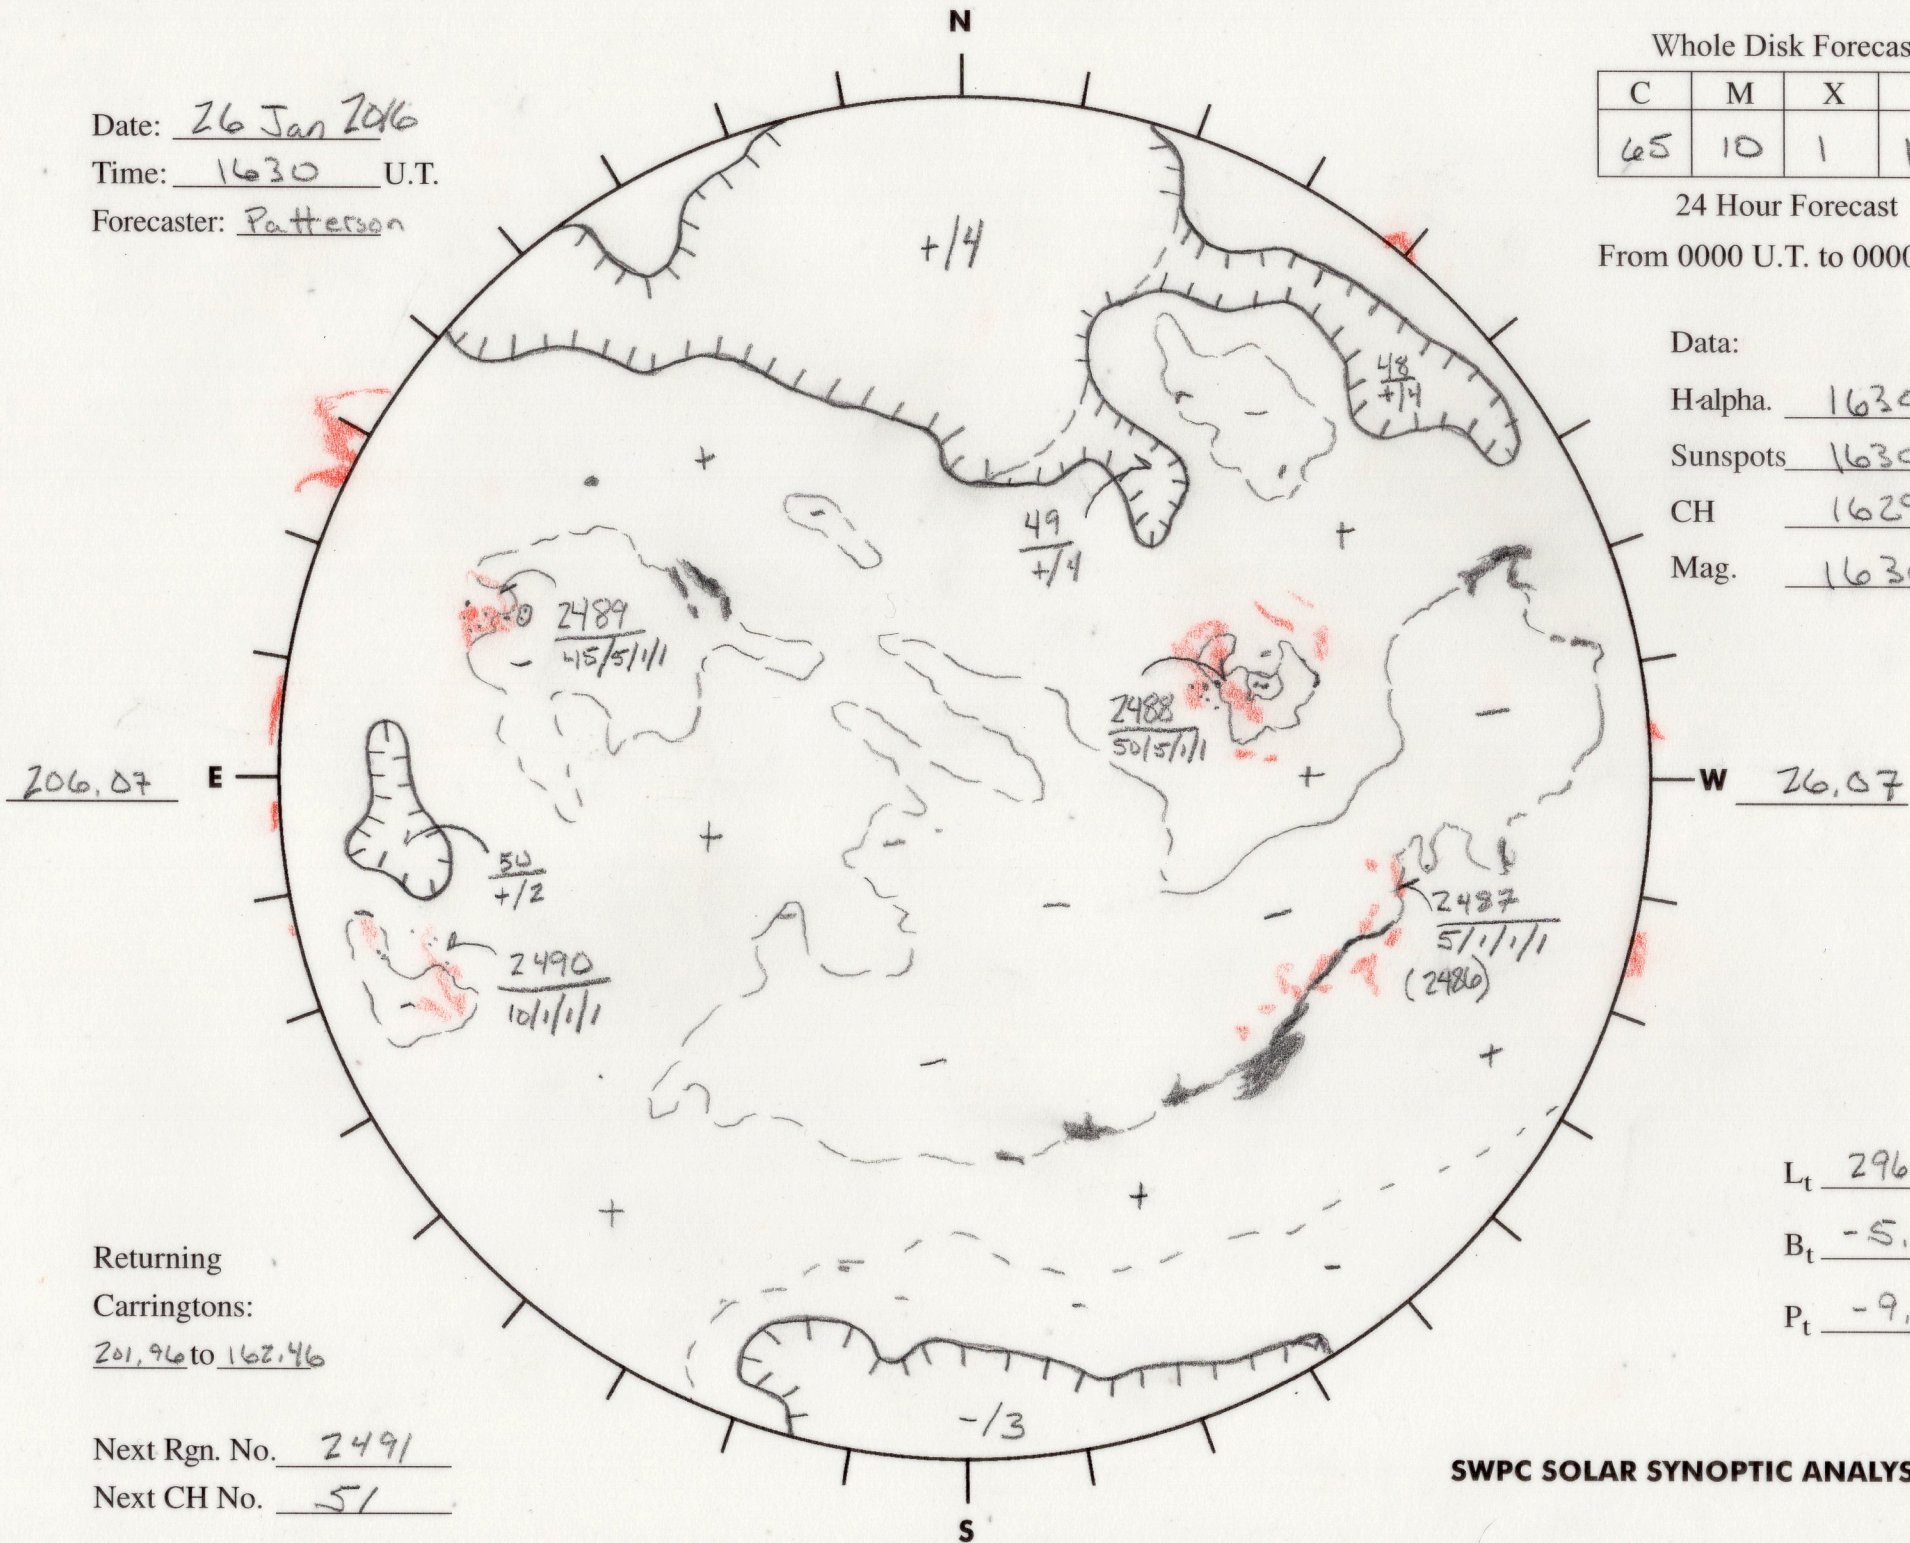

Date: 26 Jan 2016
 Time: 1630 U.T.
 Forecaster: Patterson

Whole Disk Forecast

C	M	X	P
65	10	1	1

24 Hour Forecast

From 0000 U.T. to 0000 U.T.

Data:

H-alpha. 1630 U.T.

Sunspots 1630 U.T.

CH 1629 U.T.

Mag. 1630 U.T.

Returning
 Carringtons:
201,96 to 162,46

Next Rgn. No. 2491
 Next CH No. 51

L_t 296.07

B_t -5.56

P_t -9.68