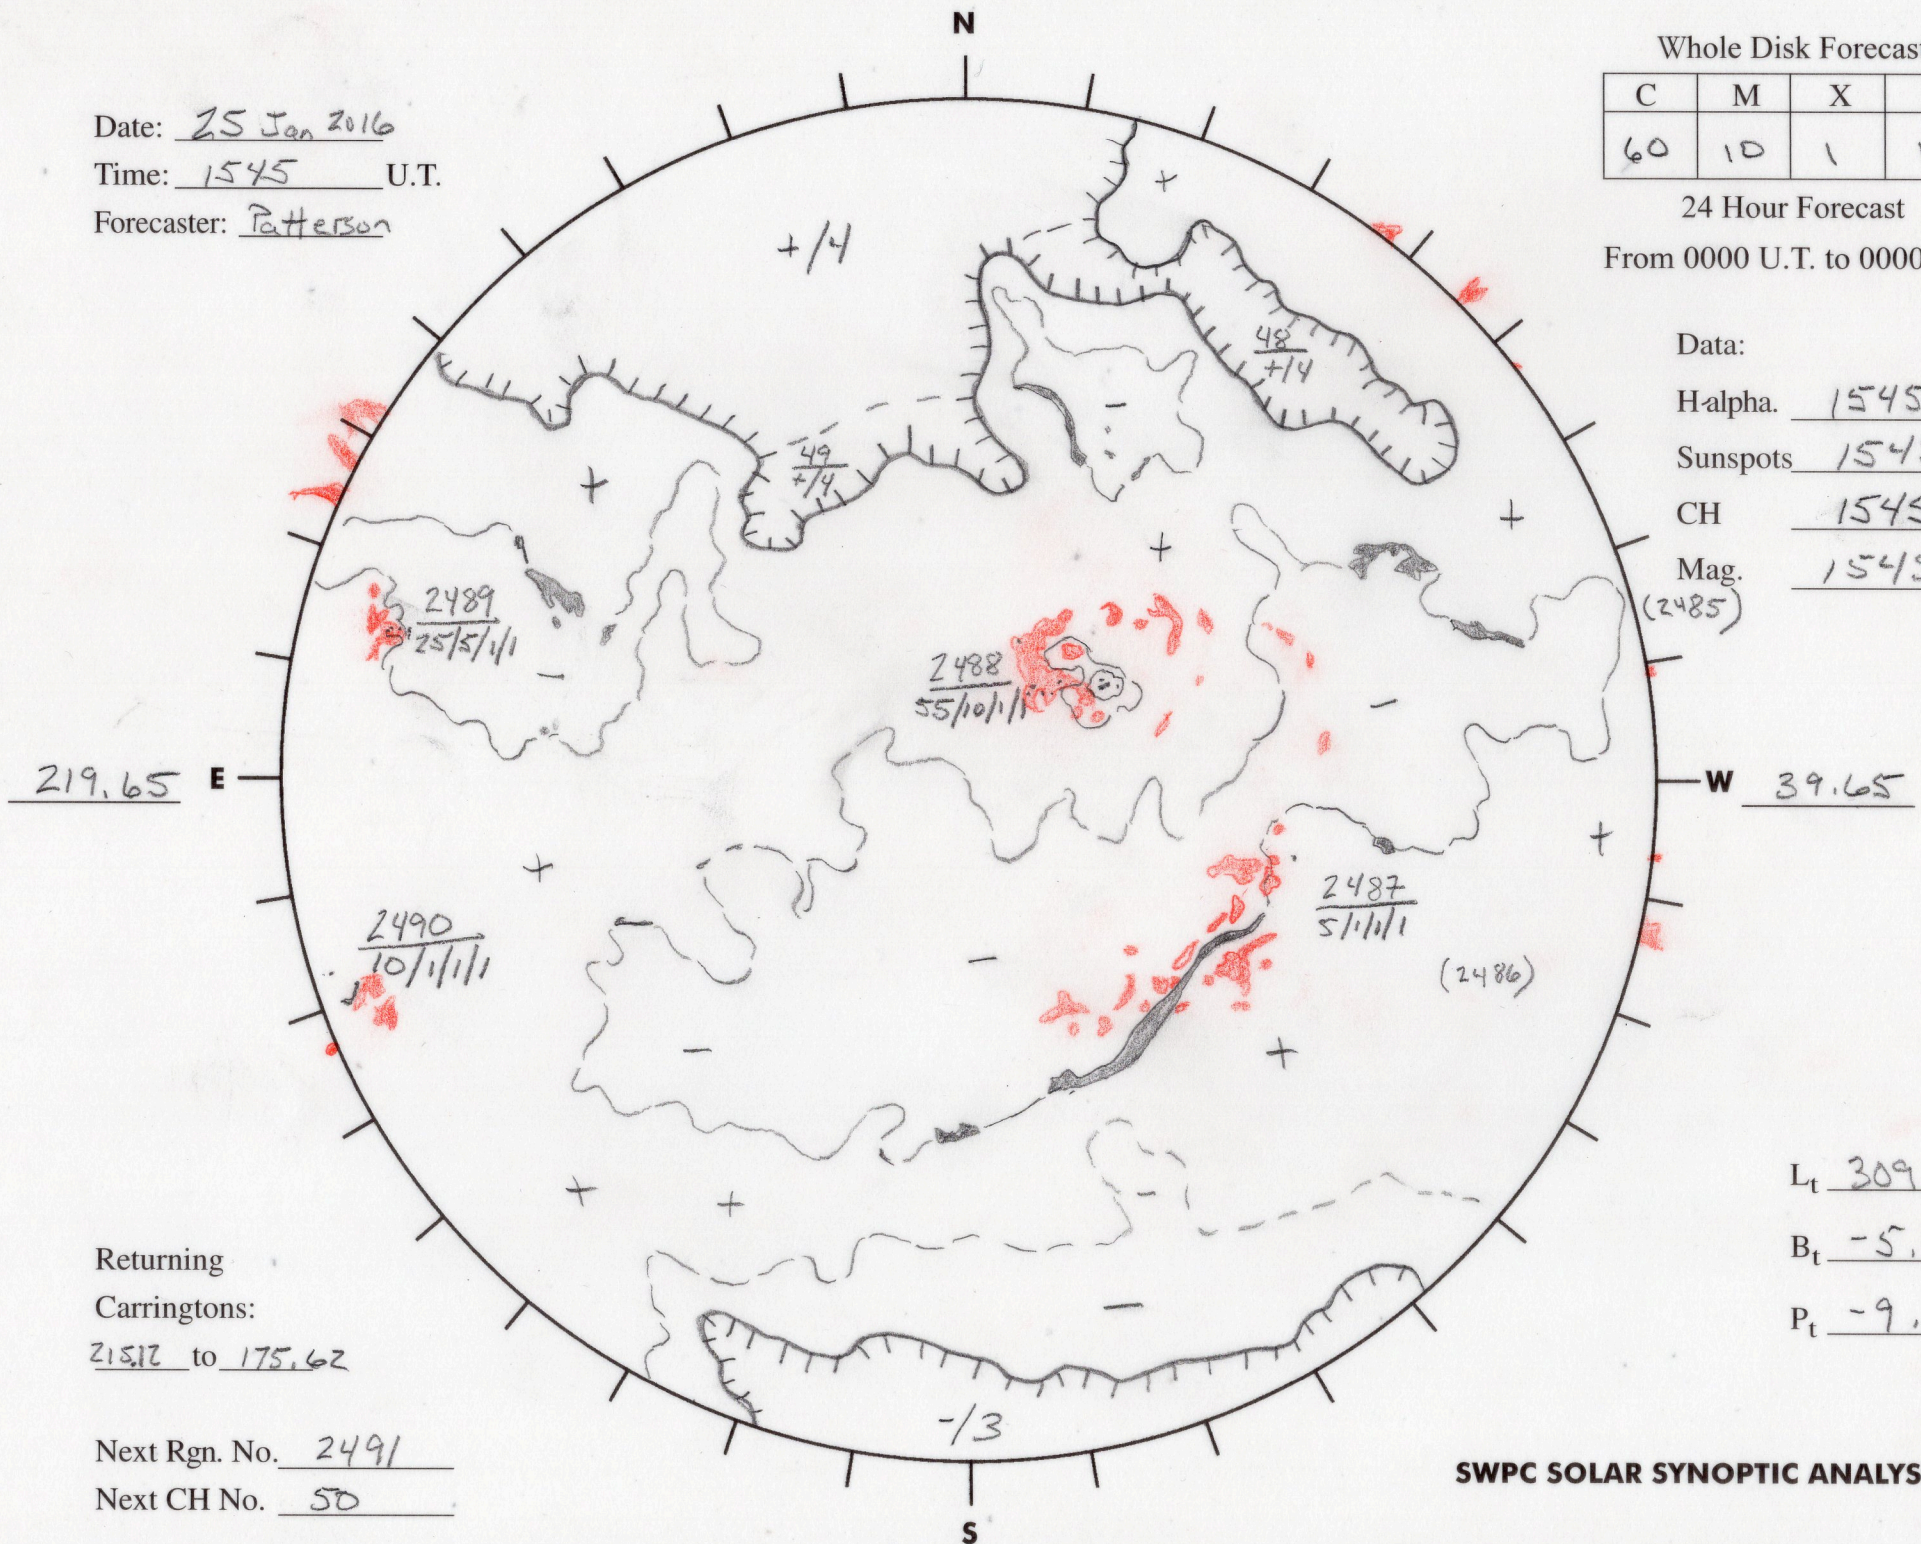

Date: 25 Jan 2016
 Time: 1545 U.T.
 Forecaster: Patterson

Whole Disk Forecast

C	M	X	P
60	10	1	1

24 Hour Forecast

From 0000 U.T. to 0000 U.T.

Data:

H-alpha. 1545 U.T.

Sunspots 1545 U.T.

CH 1545 U.T.

Mag. 1545 U.T.
 (2485)

Returning
 Carringtons:
215.12 to 175.62

Next Rgn. No. 2491
 Next CH No. 50

L_t 309.65

B_t -5.47

P_t -9.24