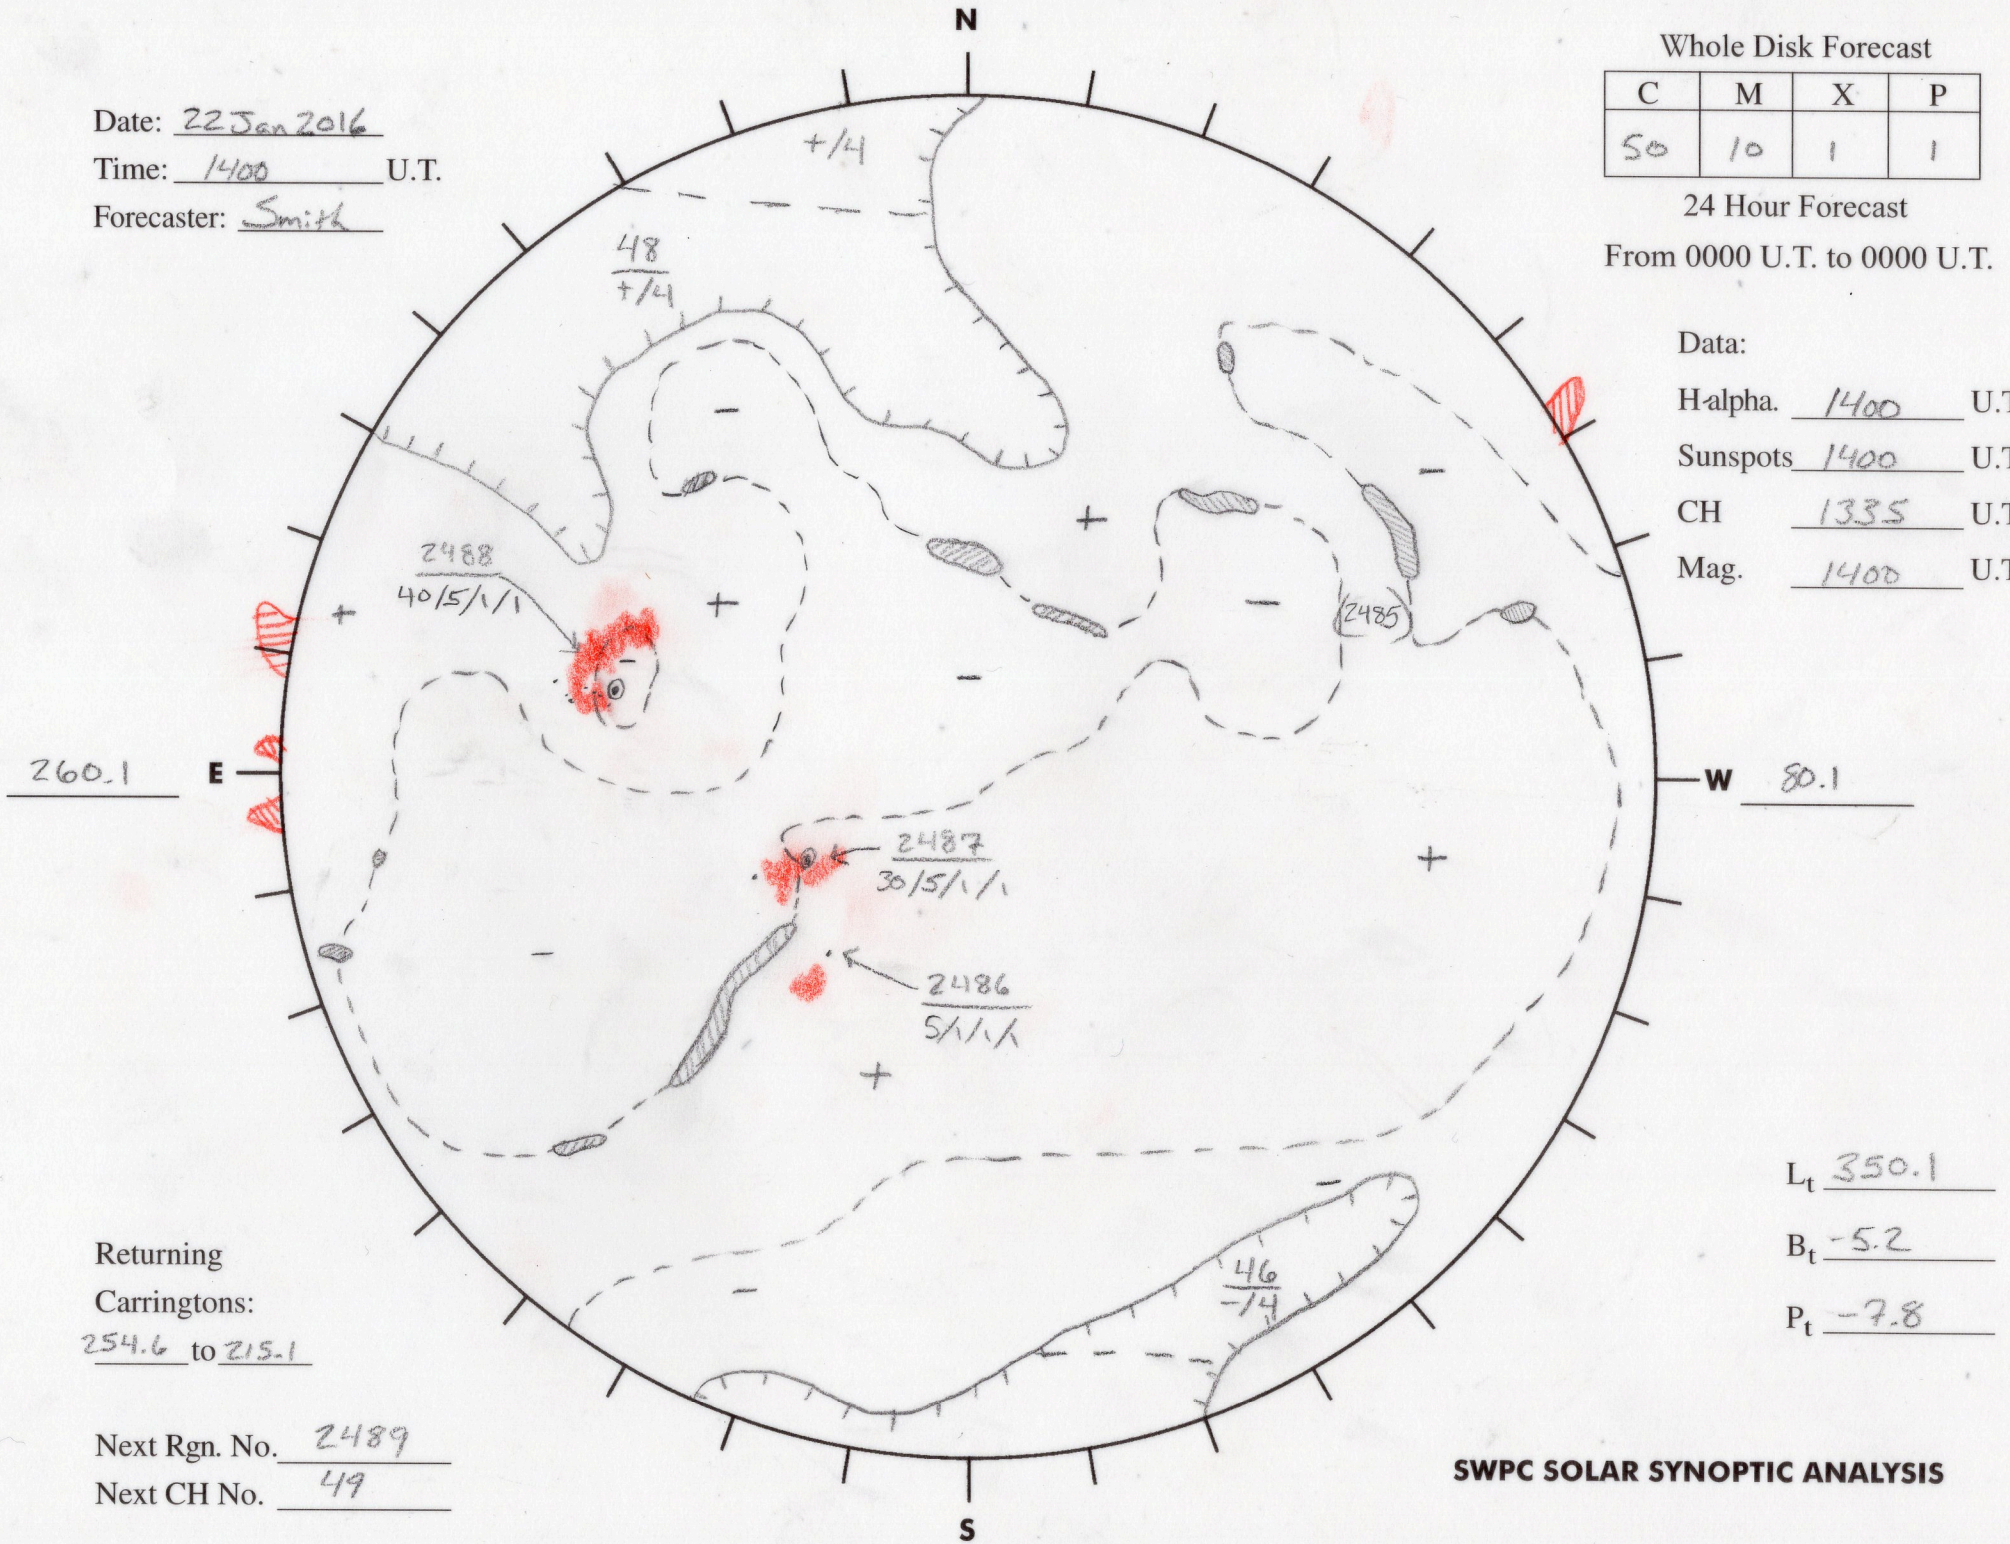

Date: 22 Jan 2016  
 Time: 1400 U.T.  
 Forecaster: Smith

Whole Disk Forecast

C	M	X	P
50	10	1	1

24 Hour Forecast  
 From 0000 U.T. to 0000 U.T.

Data:  
 H-alpha. 1400 U.T.  
 Sunspots 1400 U.T.  
 CH 1335 U.T.  
 Mag. 1400 U.T.

Returning  
 Carringtons:  
254.6 to 215.1

Next Rgn. No. 2489  
 Next CH No. 49

$L_t$  350.1  
 $B_t$  -5.2  
 $P_t$  -7.8