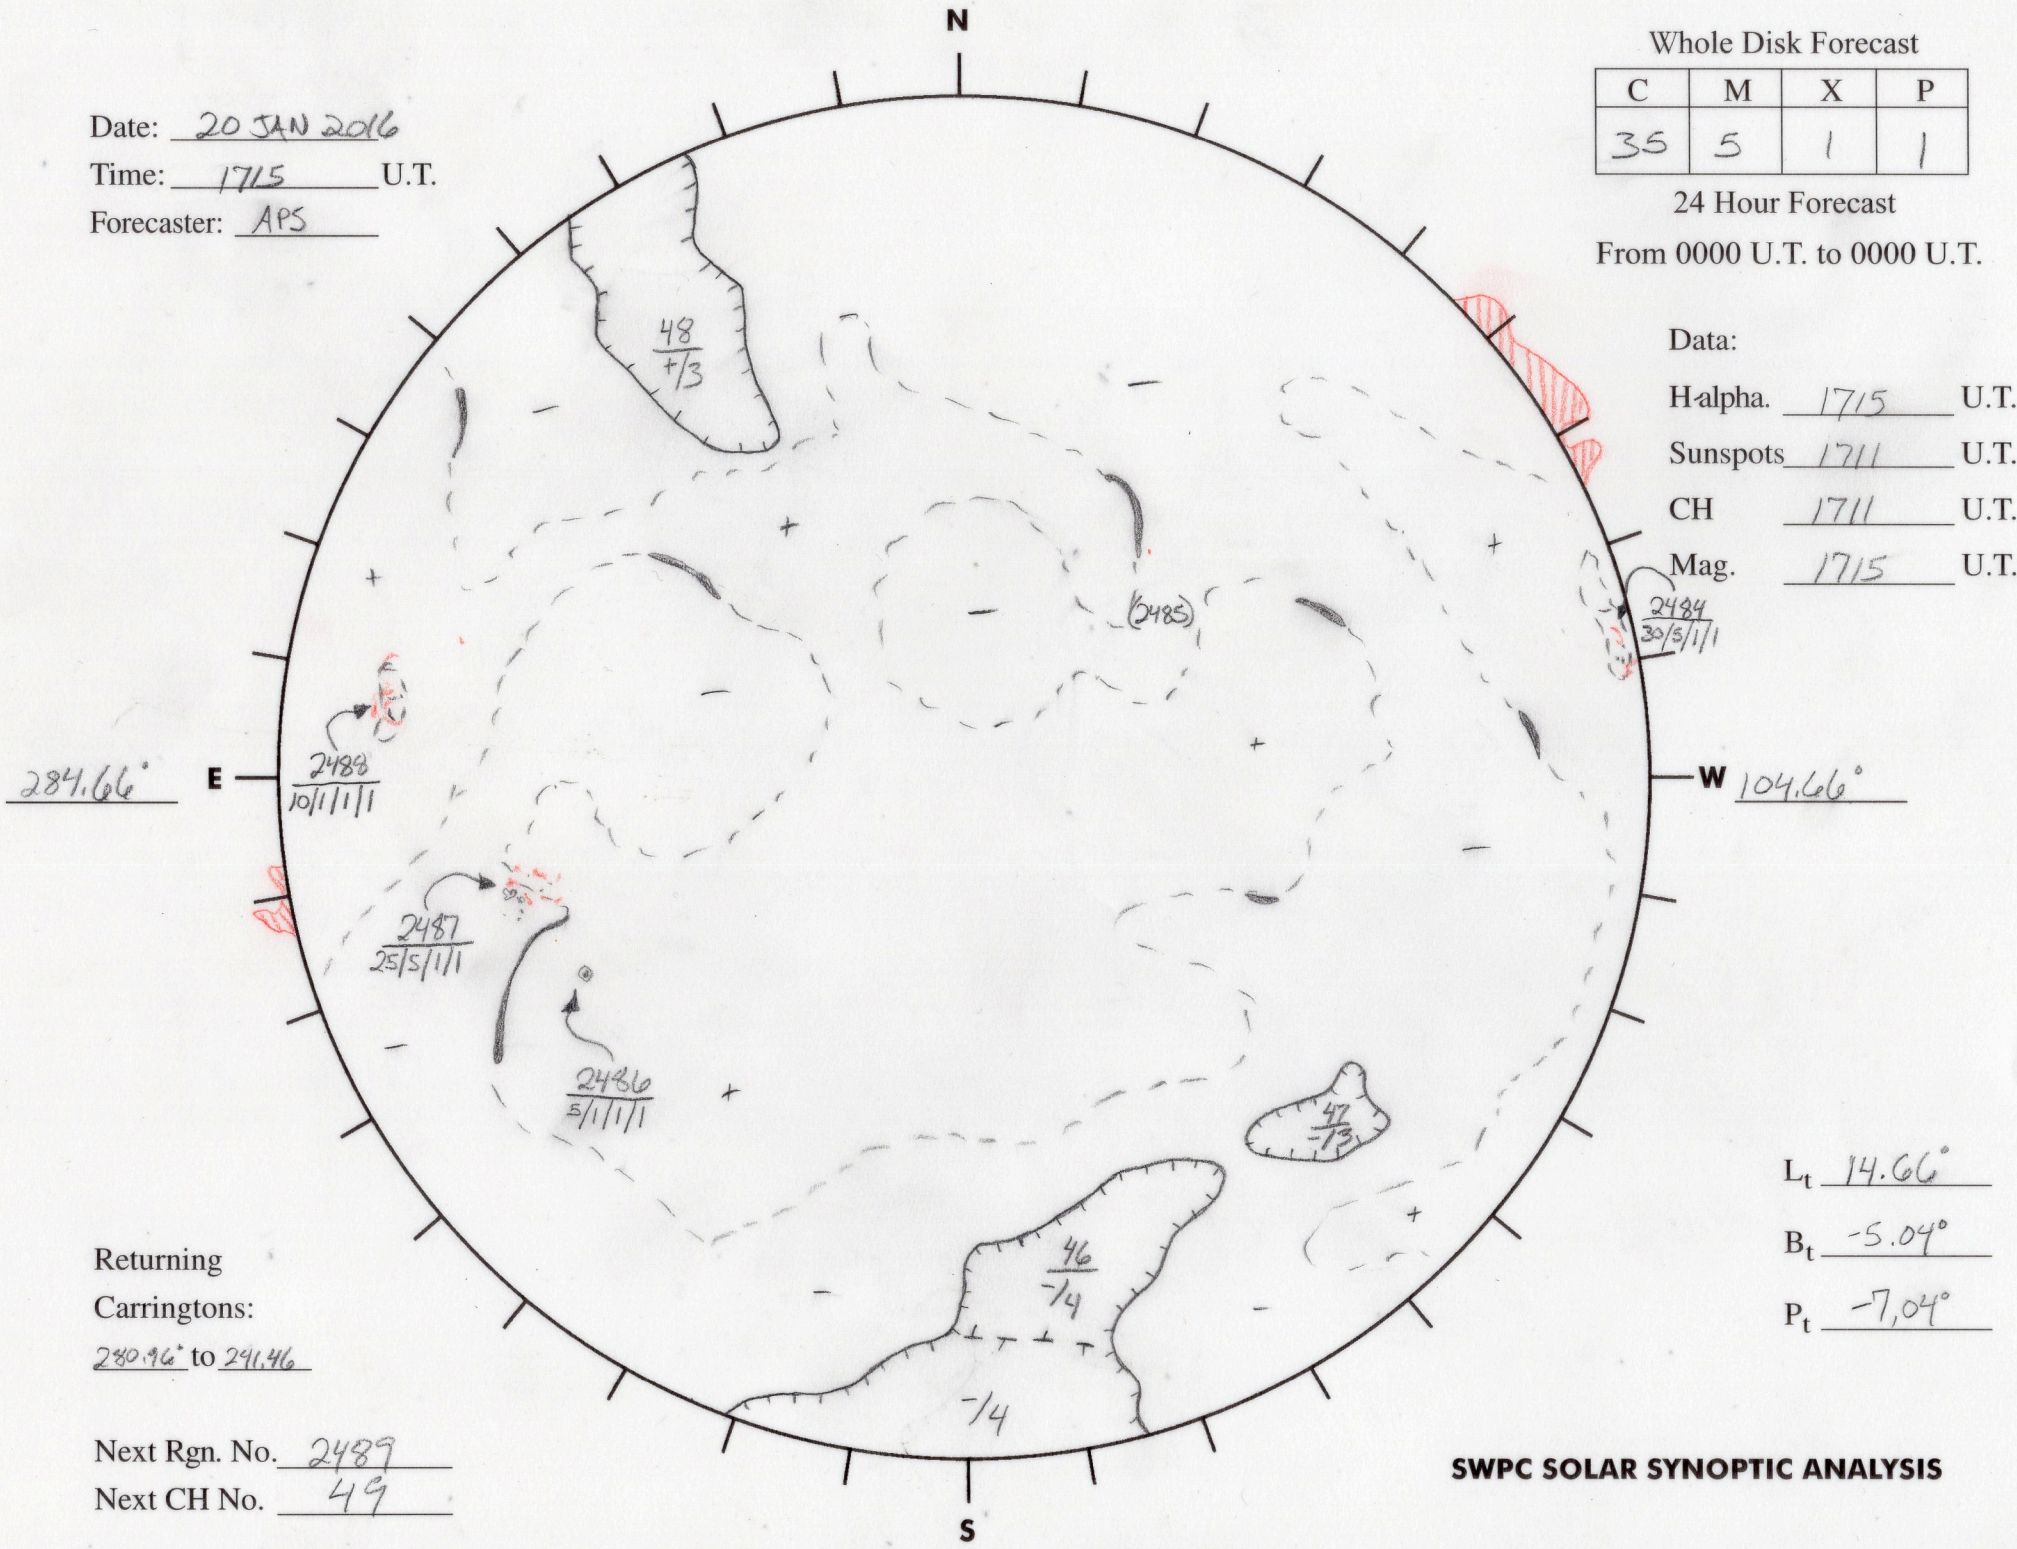

Date: 20 JAN 2016  
 Time: 1715 U.T.  
 Forecaster: APS

Whole Disk Forecast

C	M	X	P
35	5	1	1

24 Hour Forecast  
 From 0000 U.T. to 0000 U.T.

Data:  
 H-alpha. 1715 U.T.  
 Sunspots 1711 U.T.  
 CH 1711 U.T.  
 Mag. 1715 U.T.

284.66°

E

W

104.66°

Returning  
 Carringtons:  
280.96° to 291.46°

Next Rgn. No. 2489  
 Next CH No. 49

$L_t$  14.66°  
 $B_t$  -5.04°  
 $P_t$  -7.04°