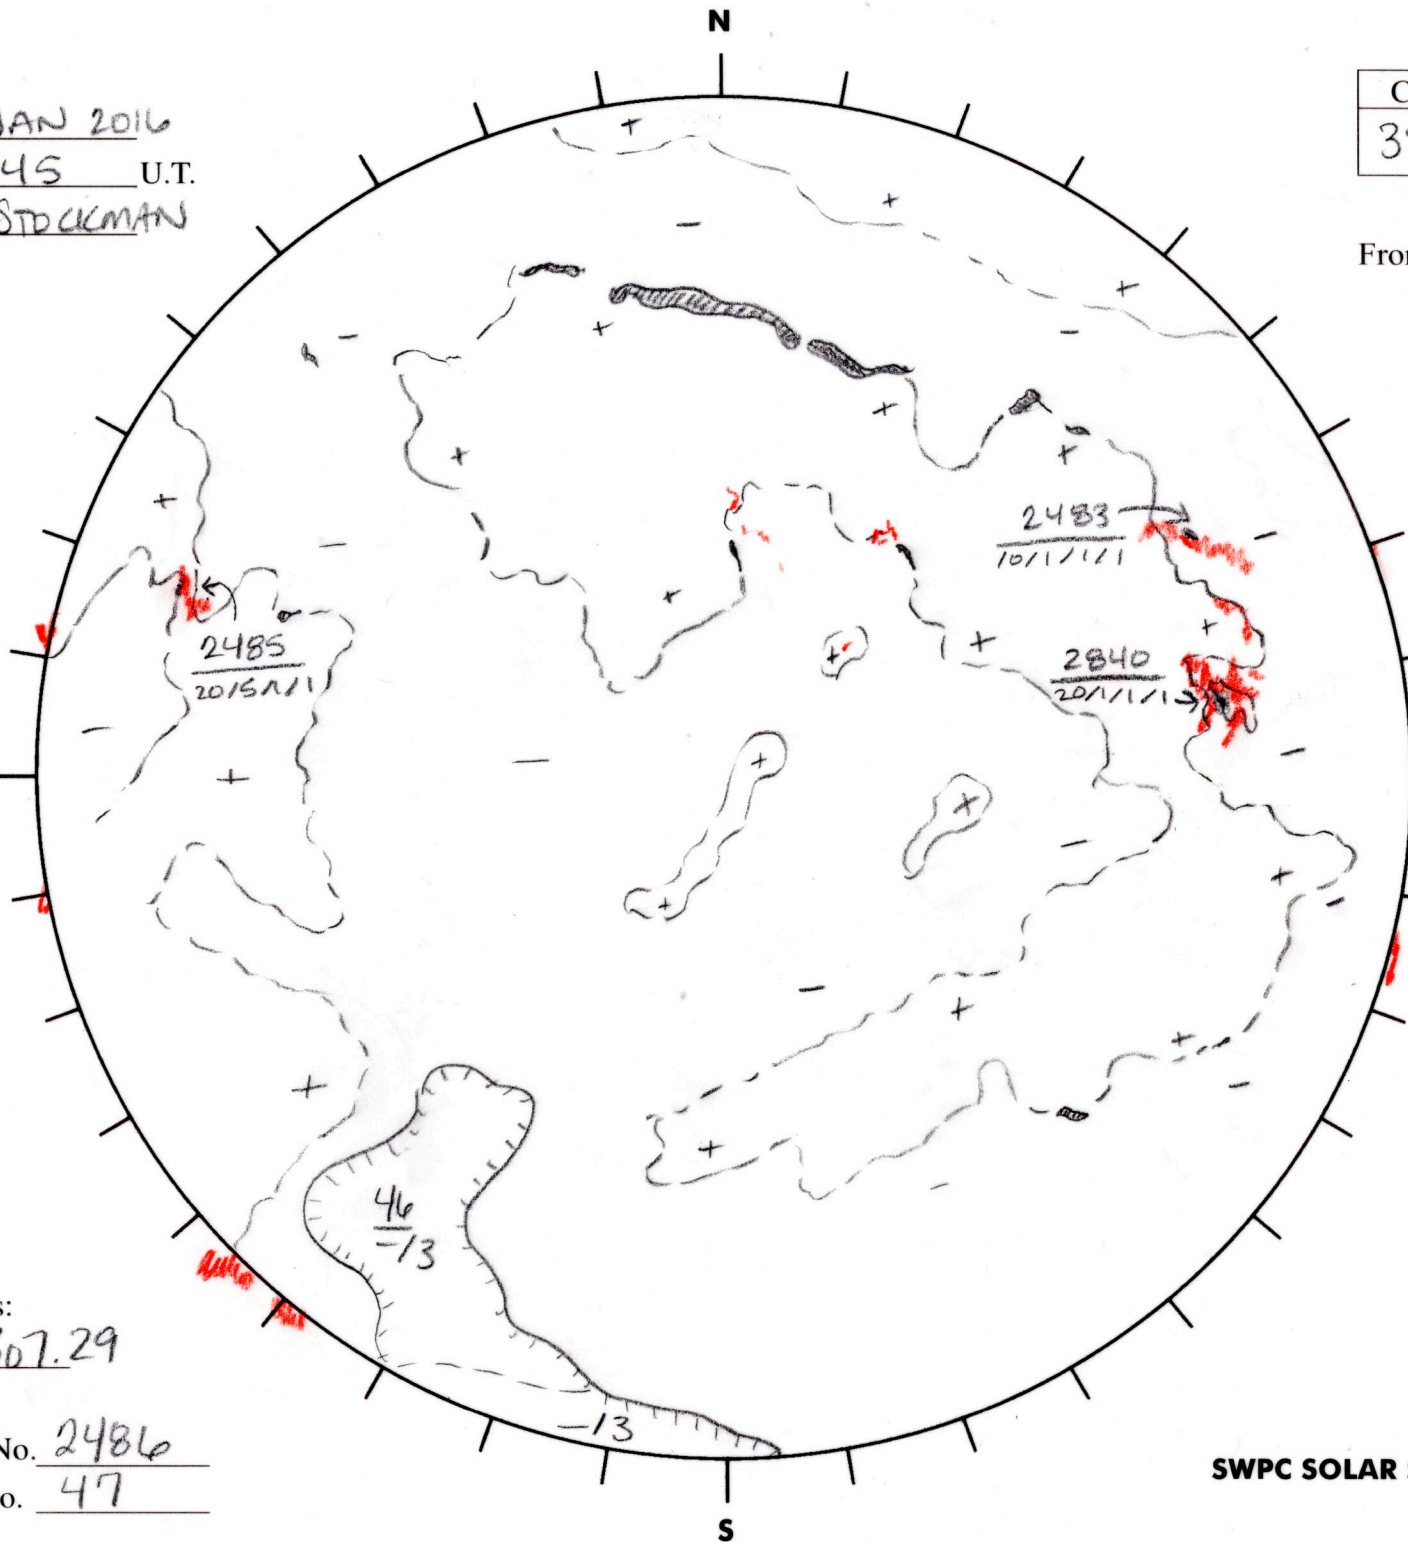

Date: 15 JAN 2016  
 Time: 1545 U.T.  
 Forecaster: STOCKMAN

Whole Disk Forecast

C	M	X	P
35	5	1	1

24 Hour Forecast

From 0000 U.T. to 0000 U.T.

Data:

H alpha. 1545 U.T.

Sunspots 1541 U.T.

CH 1540 U.T.

Mag. 1545 U.T.

351.32 E

W 171.32

Returning  
 Carringtons:  
346.79 to 307.29

Next Rgn. No. 2486  
 Next CH No. 47

$L_t$  81.32

$B_t$  -4.55

$P_t$  -4.70