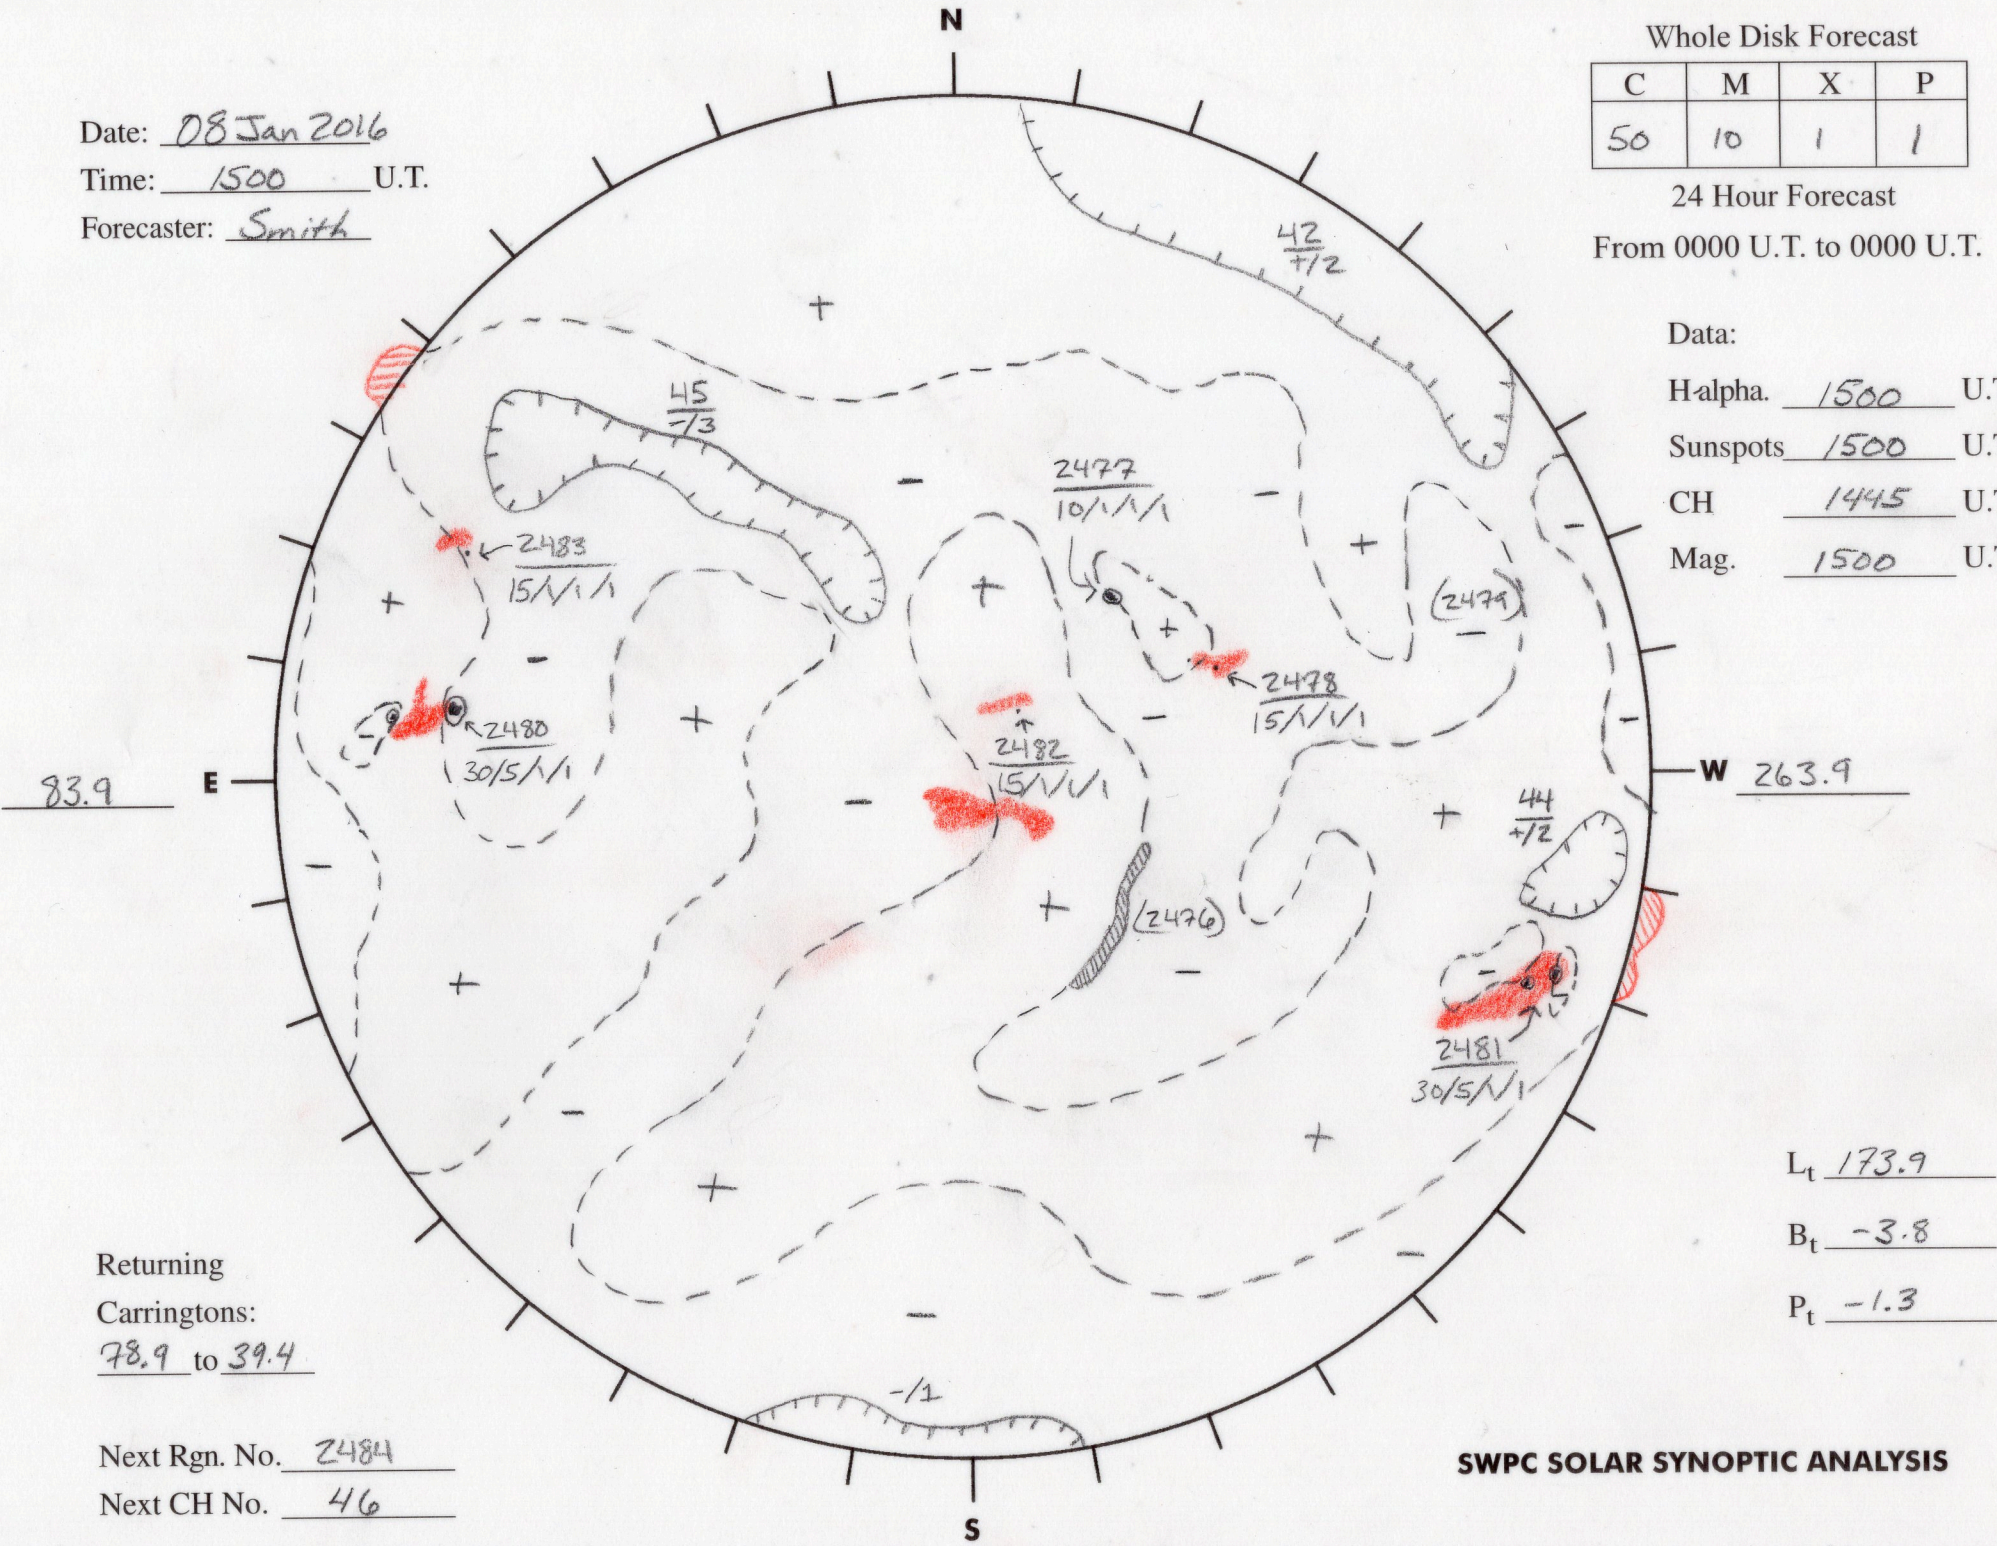

Date: 08 Jan 2016
 Time: 1500 U.T.
 Forecaster: Smith

Whole Disk Forecast

C	M	X	P
50	10	1	1

24 Hour Forecast
 From 0000 U.T. to 0000 U.T.

Data:
 H-alpha. 1500 U.T.
 Sunspots 1500 U.T.
 CH 1445 U.T.
 Mag. 1500 U.T.

Returning
 Carringtons:
78.9 to 39.4

Next Rgn. No. 2484
 Next CH No. 46

L_t 173.9
 B_t -3.8
 P_t -1.3