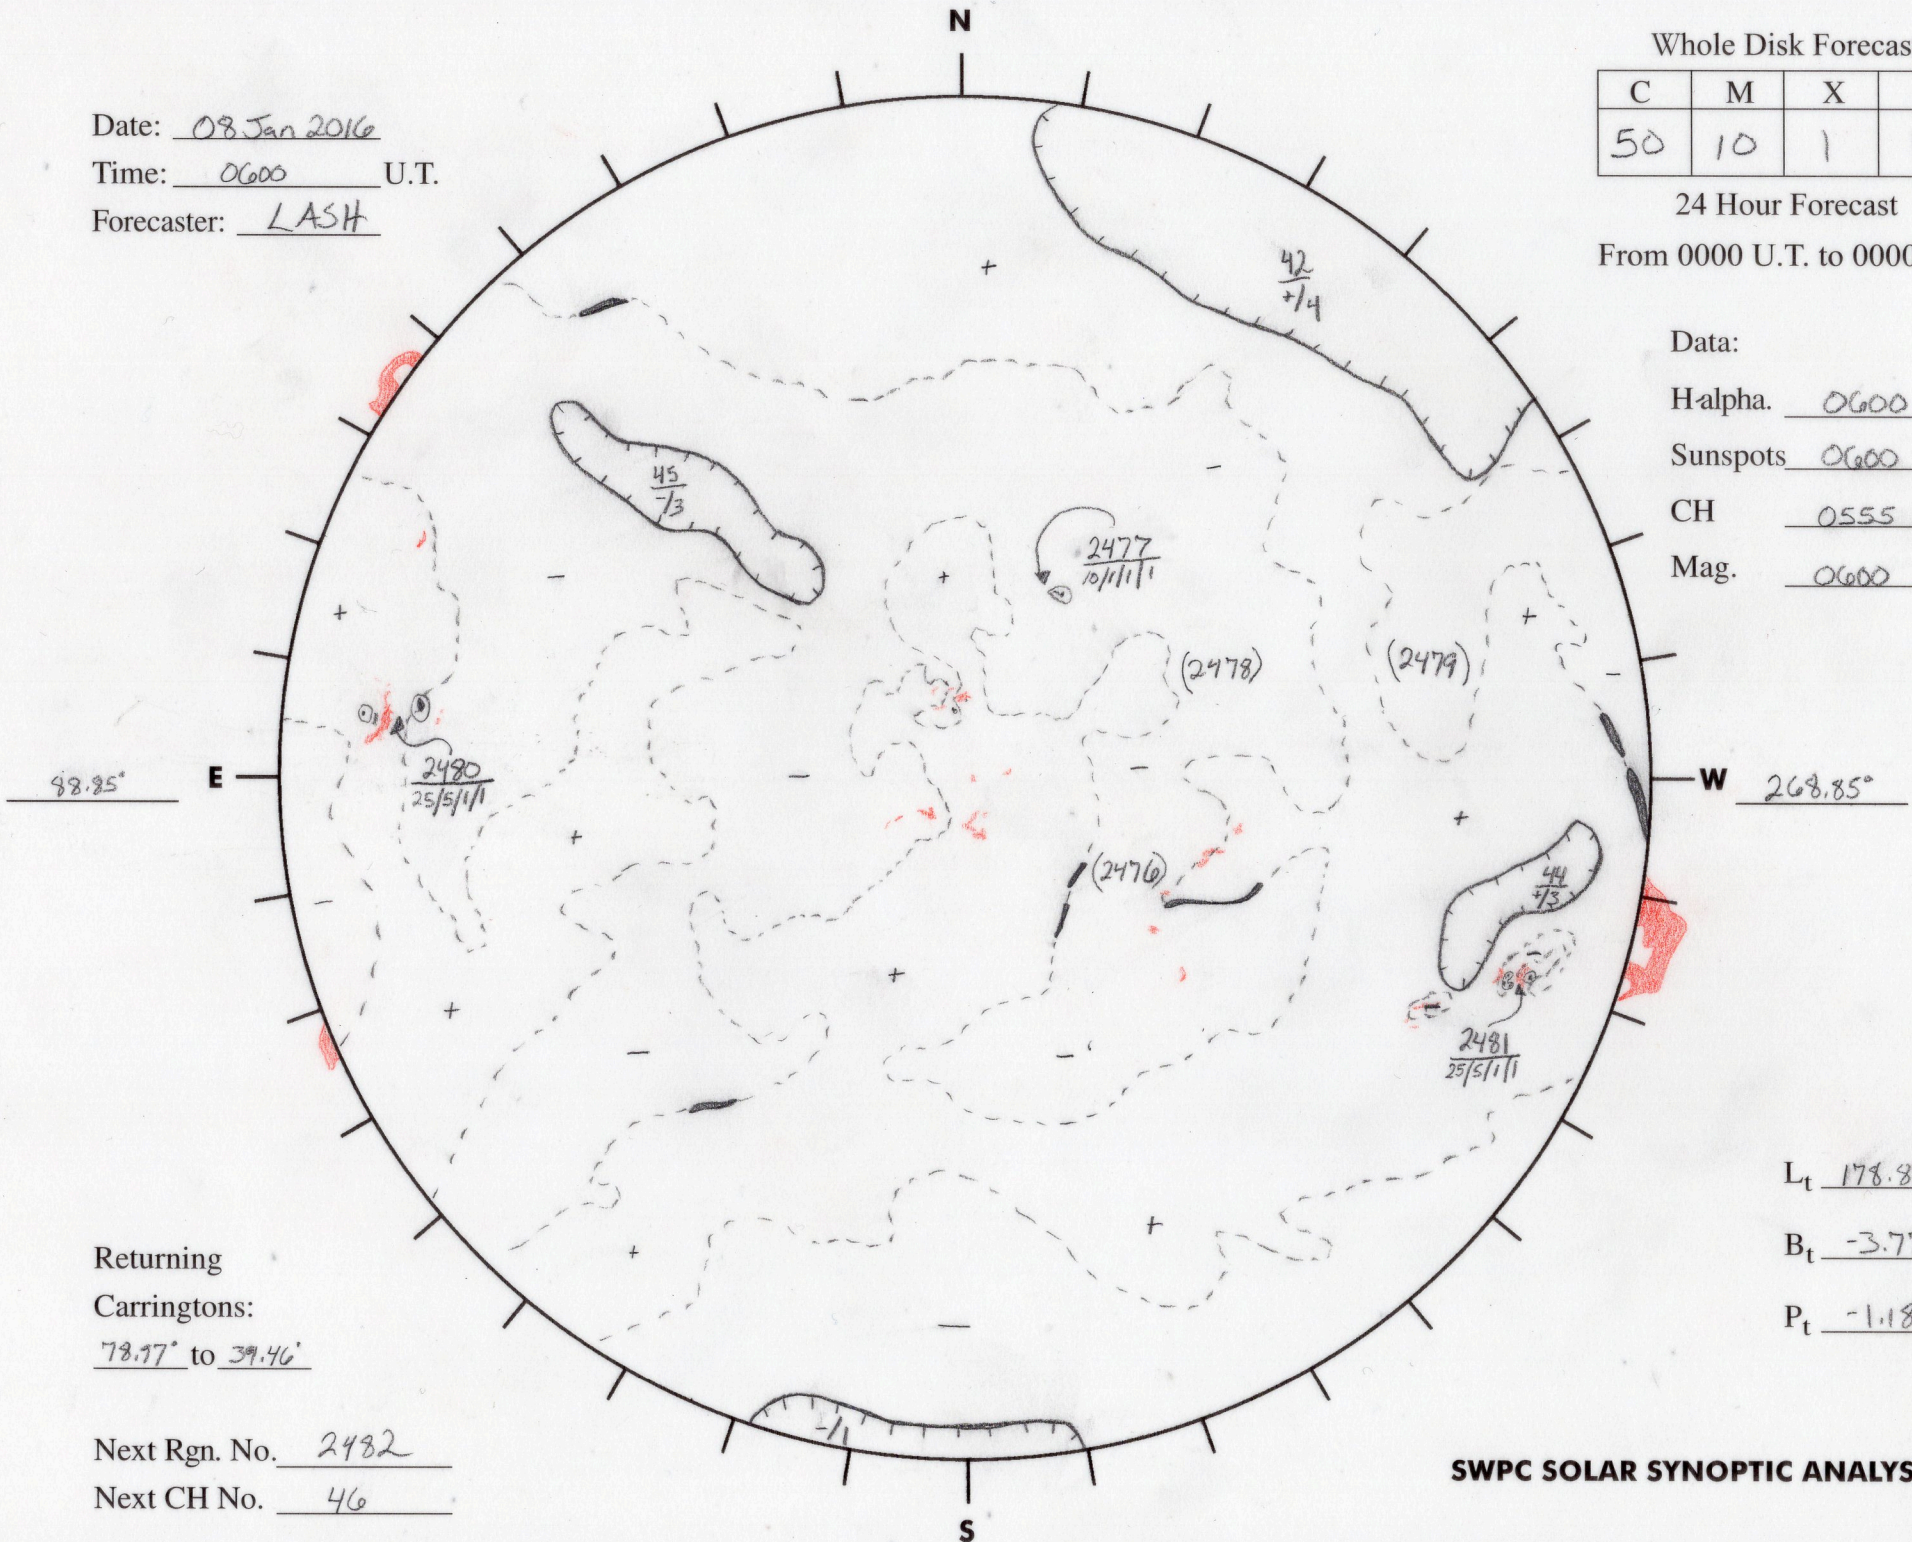

Date: 08 Jan 2016
 Time: 0600 U.T.
 Forecaster: LASH

Whole Disk Forecast

C	M	X	P
50	10	1	1

24 Hour Forecast

From 0000 U.T. to 0000 U.T.

Data:

H α . 0600 U.T.

Sunspots 0600 U.T.

CH 0555 U.T.

Mag. 0600 U.T.

88.85°

268.85°

Returning
 Carringtons:
78.17° to 39.46°

L_t 178.85°
 B_t -3.77°
 P_t -1.18°

Next Rgn. No. 2482
 Next CH No. 46