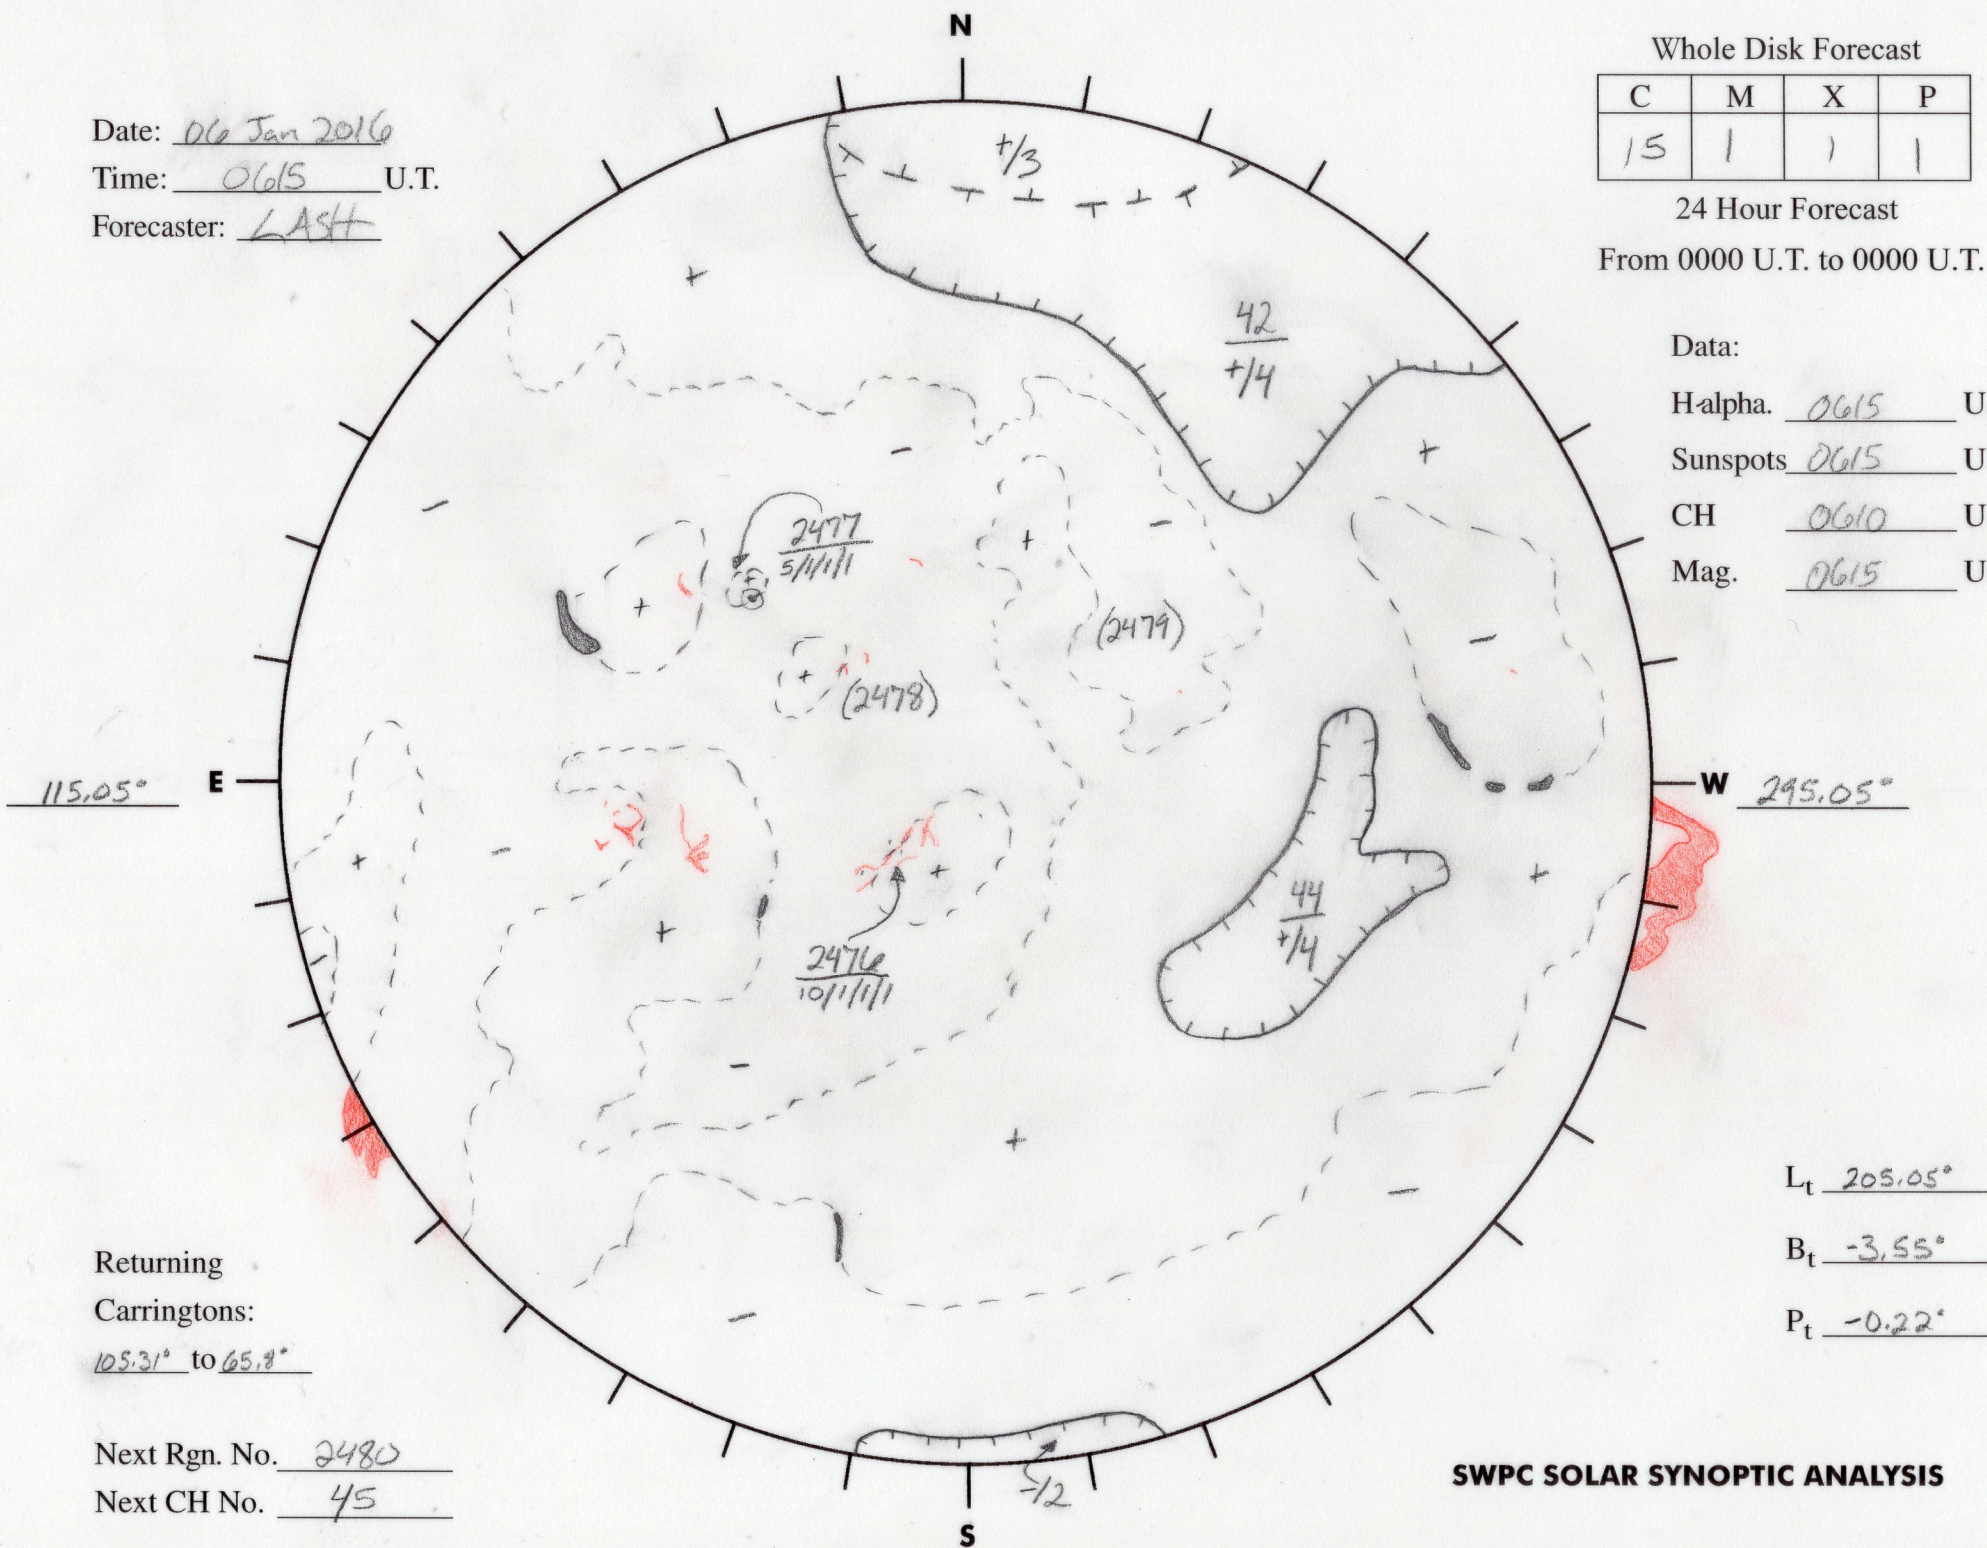

Date: 06 Jan 2016  
 Time: 0615 U.T.  
 Forecaster: LASH

Whole Disk Forecast

C	M	X	P
15	1	1	1

24 Hour Forecast

From 0000 U.T. to 0000 U.T.

Data:

H-alpha. 0615 U.T.

Sunspots 0615 U.T.

CH 0610 U.T.

Mag. 0615 U.T.

115.05° E

W 295.05°

Returning Carringtons:  
105.31° to 65.8°

Next Rgn. No. 2480  
 Next CH No. 45

$L_t$  205.05°

$B_t$  -3.55°

$P_t$  -0.22°