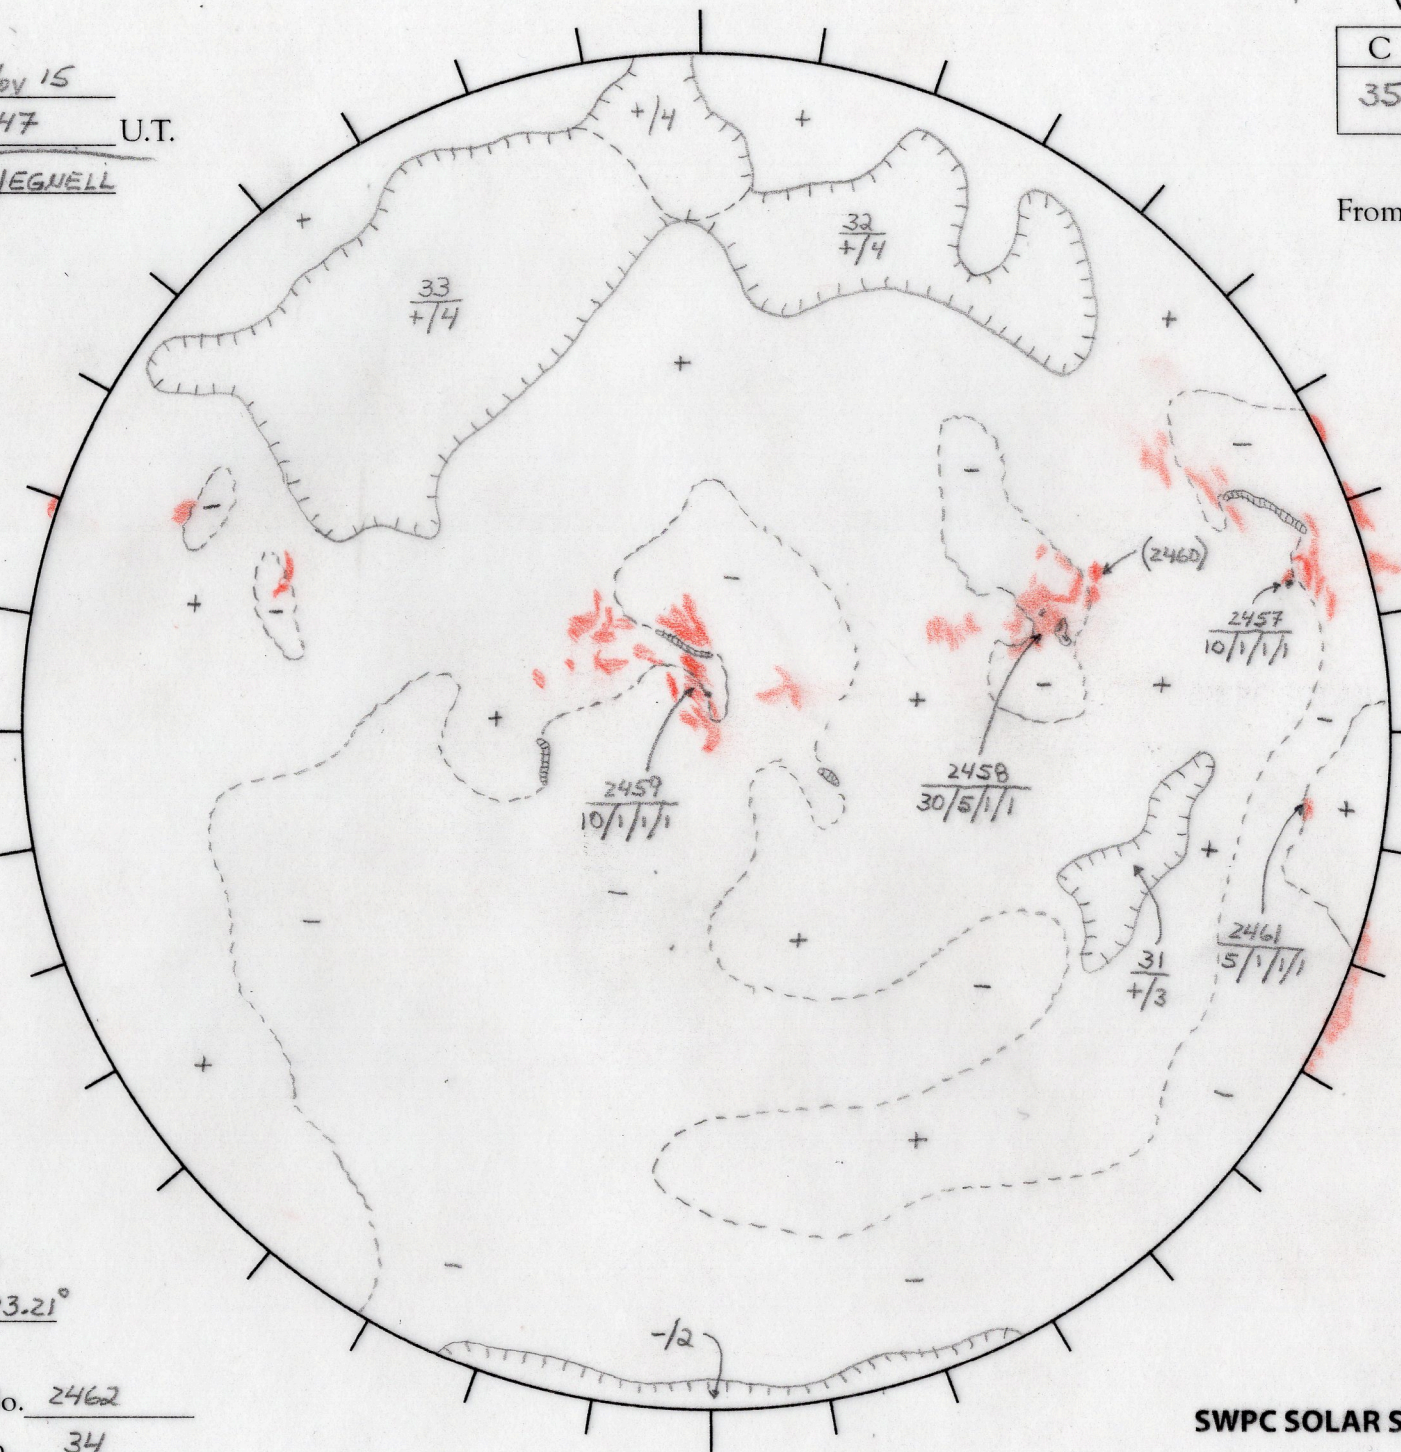

Date: 30 Nov 15  
 Time: 1347 U.T.  
 Forecaster: JEGNELL

Whole Disk Forecast

C	M	X	P
35	5	1	1

24 Hour Forecast  
 From 0000 U.T. to 0000 U.T.

Data:

H-alpha. 1347 U.T.  
 Sunspots 1340 U.T.  
 CH 1340 U.T.  
 Mag. 1345 U.T.

238.36° E

W 058.36°

Returning  
 Carringtons:  
232.75° to 193.21°

$L_t$  328.36°  
 $B_t$  +1.00°  
 $P_t$  16.40°

Next Rgn. No. 2462  
 Next CH No. 34