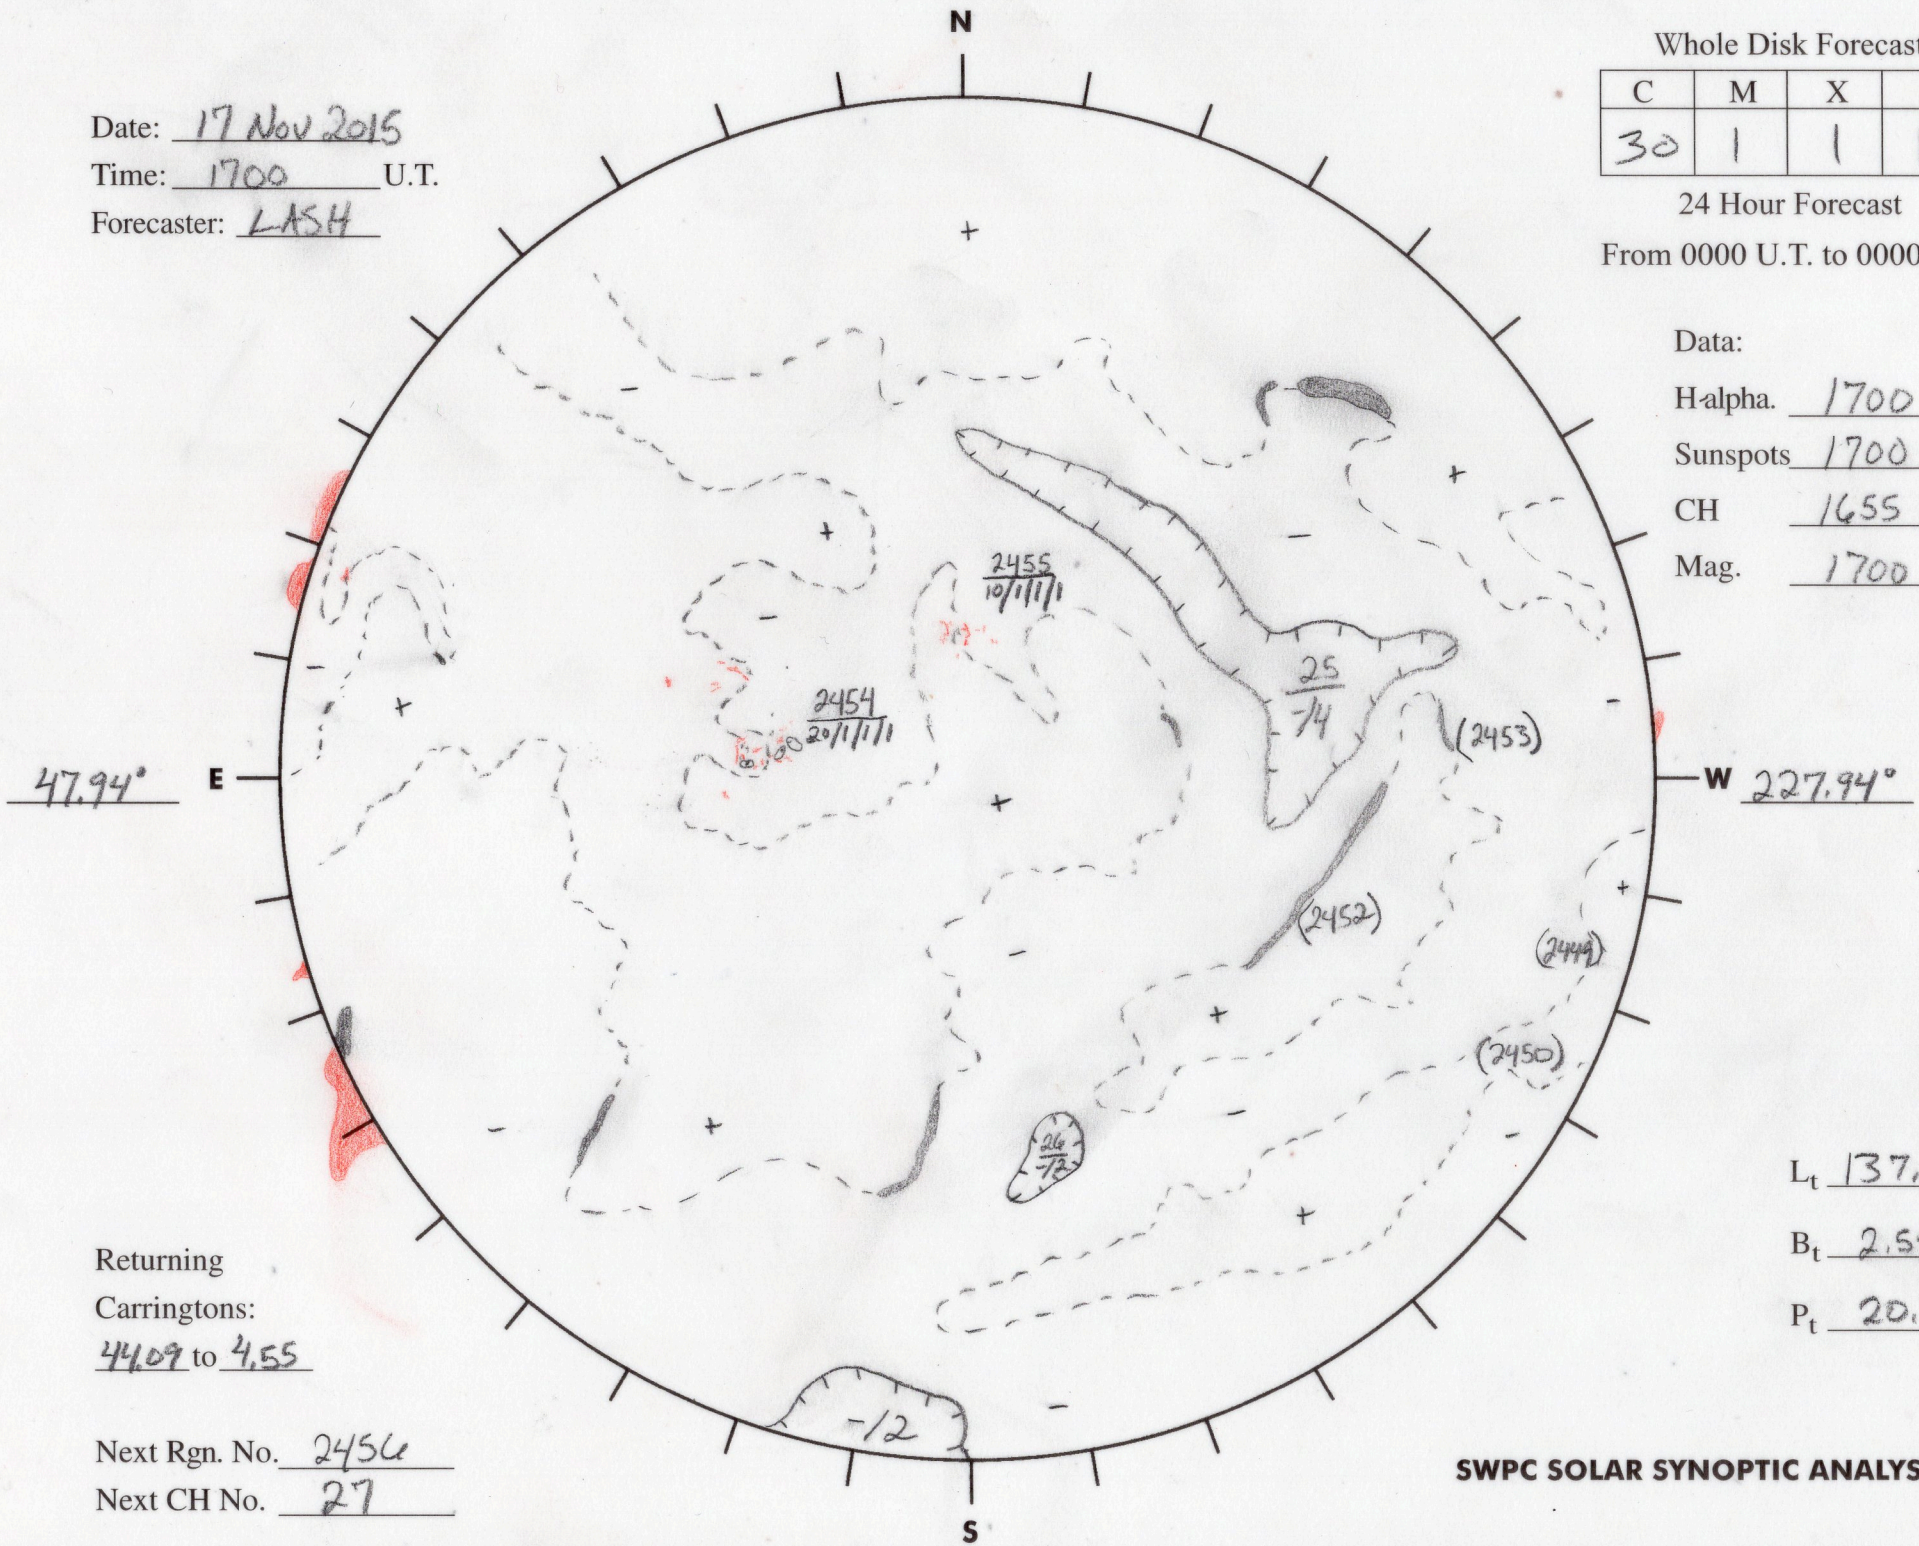

Date: 17 Nov 2015
 Time: 1700 U.T.
 Forecaster: LASH

Whole Disk Forecast

C	M	X	P
30	1	1	1

24 Hour Forecast

From 0000 U.T. to 0000 U.T.

Data:

H-alpha. 1700 U.T.

Sunspots 1700 U.T.

CH 1655 U.T.

Mag. 1700 U.T.

47.94° E

W 227.94°

Returning
 Carringtons:
4409 to 4.55

Next Rgn. No. 2456
 Next CH No. 27

L_t 137.94'

B_t 2.59'

P_t 20.73