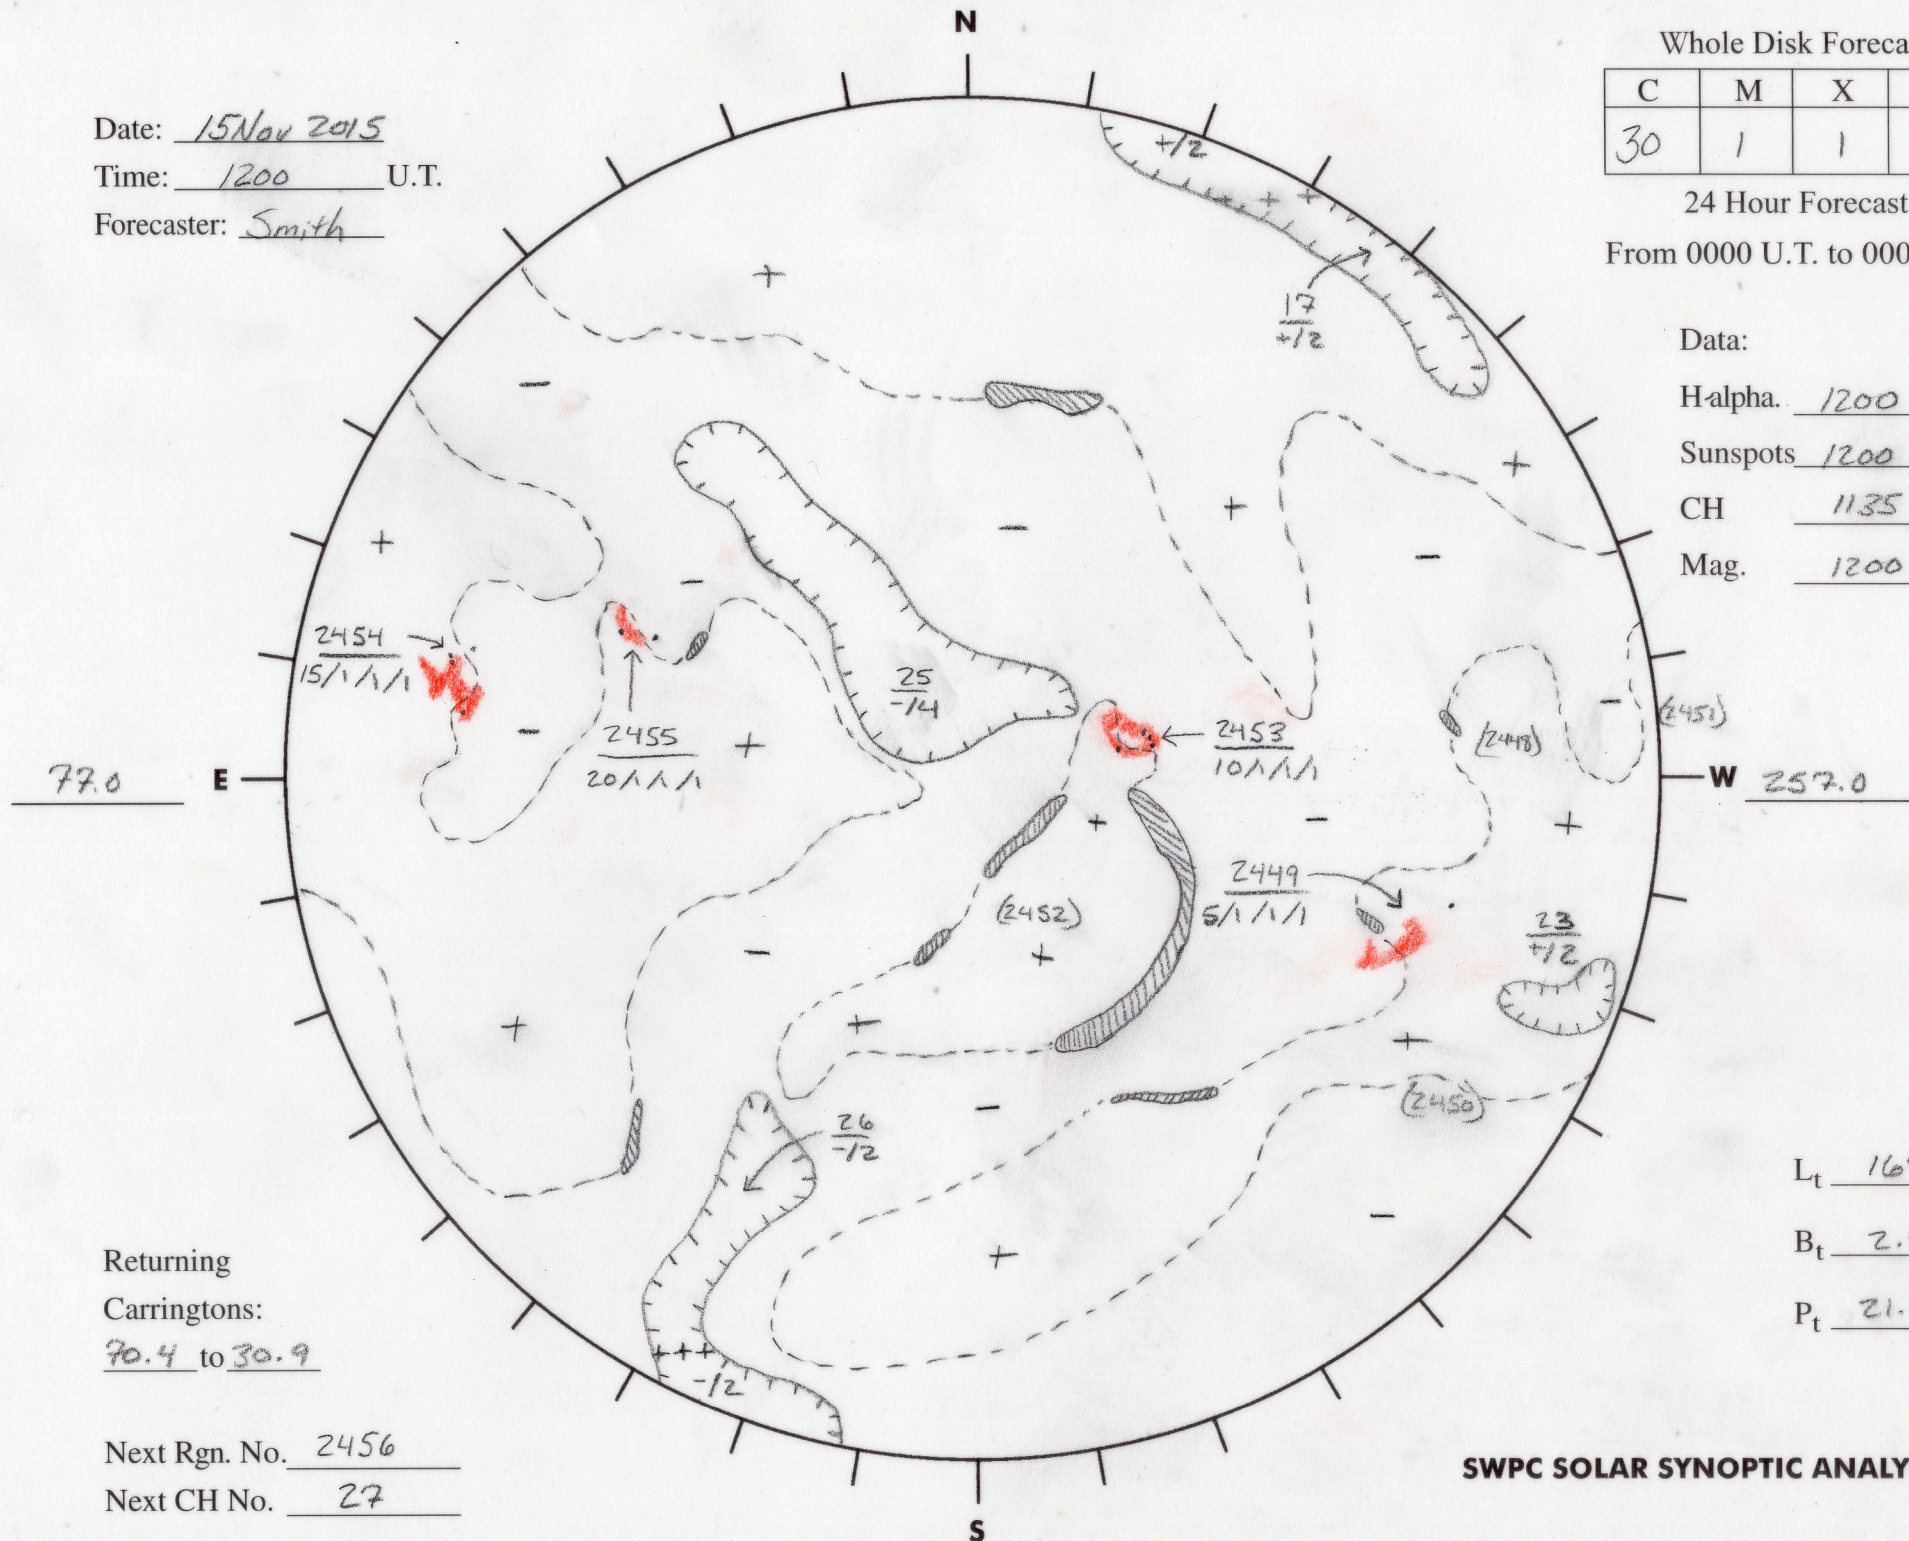

Date: 15 Nov 2015  
 Time: 1200 U.T.  
 Forecaster: Smith

Whole Disk Forecast

C	M	X	P
30	1	1	1

24 Hour Forecast  
 From 0000 U.T. to 0000 U.T.

Data:

H.alpha. 1200 U.T.

Sunspots 1200 U.T.

CH 1135 U.T.

Mag. 1200 U.T.

Returning  
 Carringtons:  
70.4 to 30.9

Next Rgn. No. 2456  
 Next CH No. 27

$L_t$  167.0

$B_t$  2.8

$P_t$  21.3