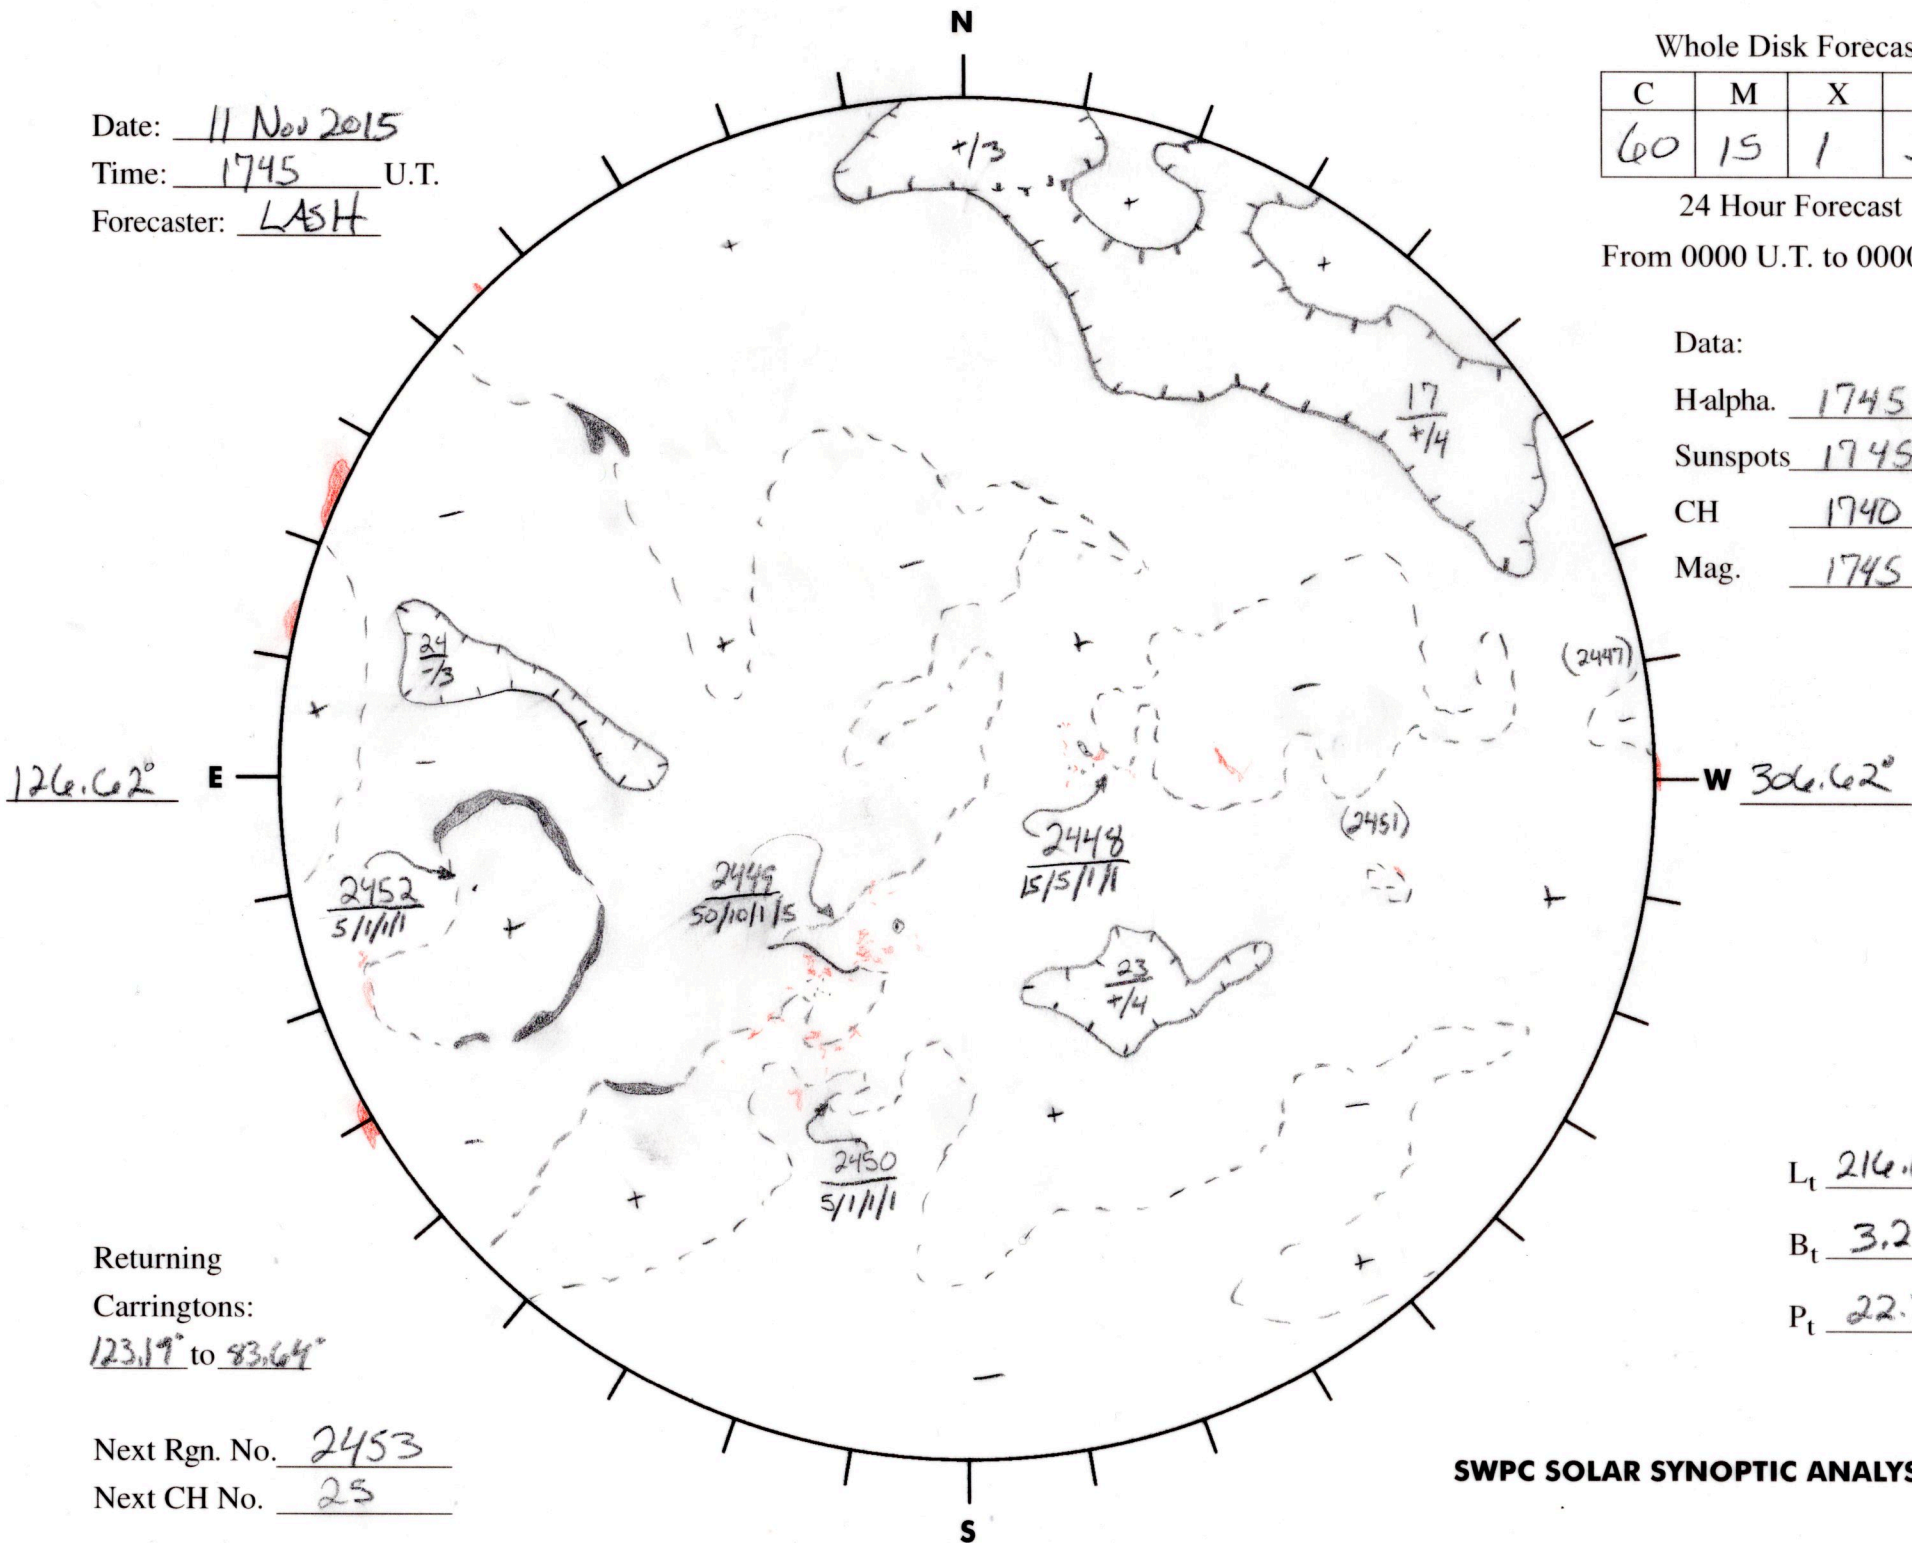

Date: 11 Nov 2015
 Time: 1745 U.T.
 Forecaster: LASH

Whole Disk Forecast

C	M	X	P
60	15	1	5

24 Hour Forecast
 From 0000 U.T. to 0000 U.T.

Data:

H-alpha. 1745 U.T.

Sunspots 1745 U.T.

CH 1740 U.T.

Mag. 1745 U.T.

L_t 216.62°

B_t 3.28°

P_t 22.34°

Returning
 Carringtons:
123.19° to 83.64°

Next Rgn. No. 2453
 Next CH No. 25