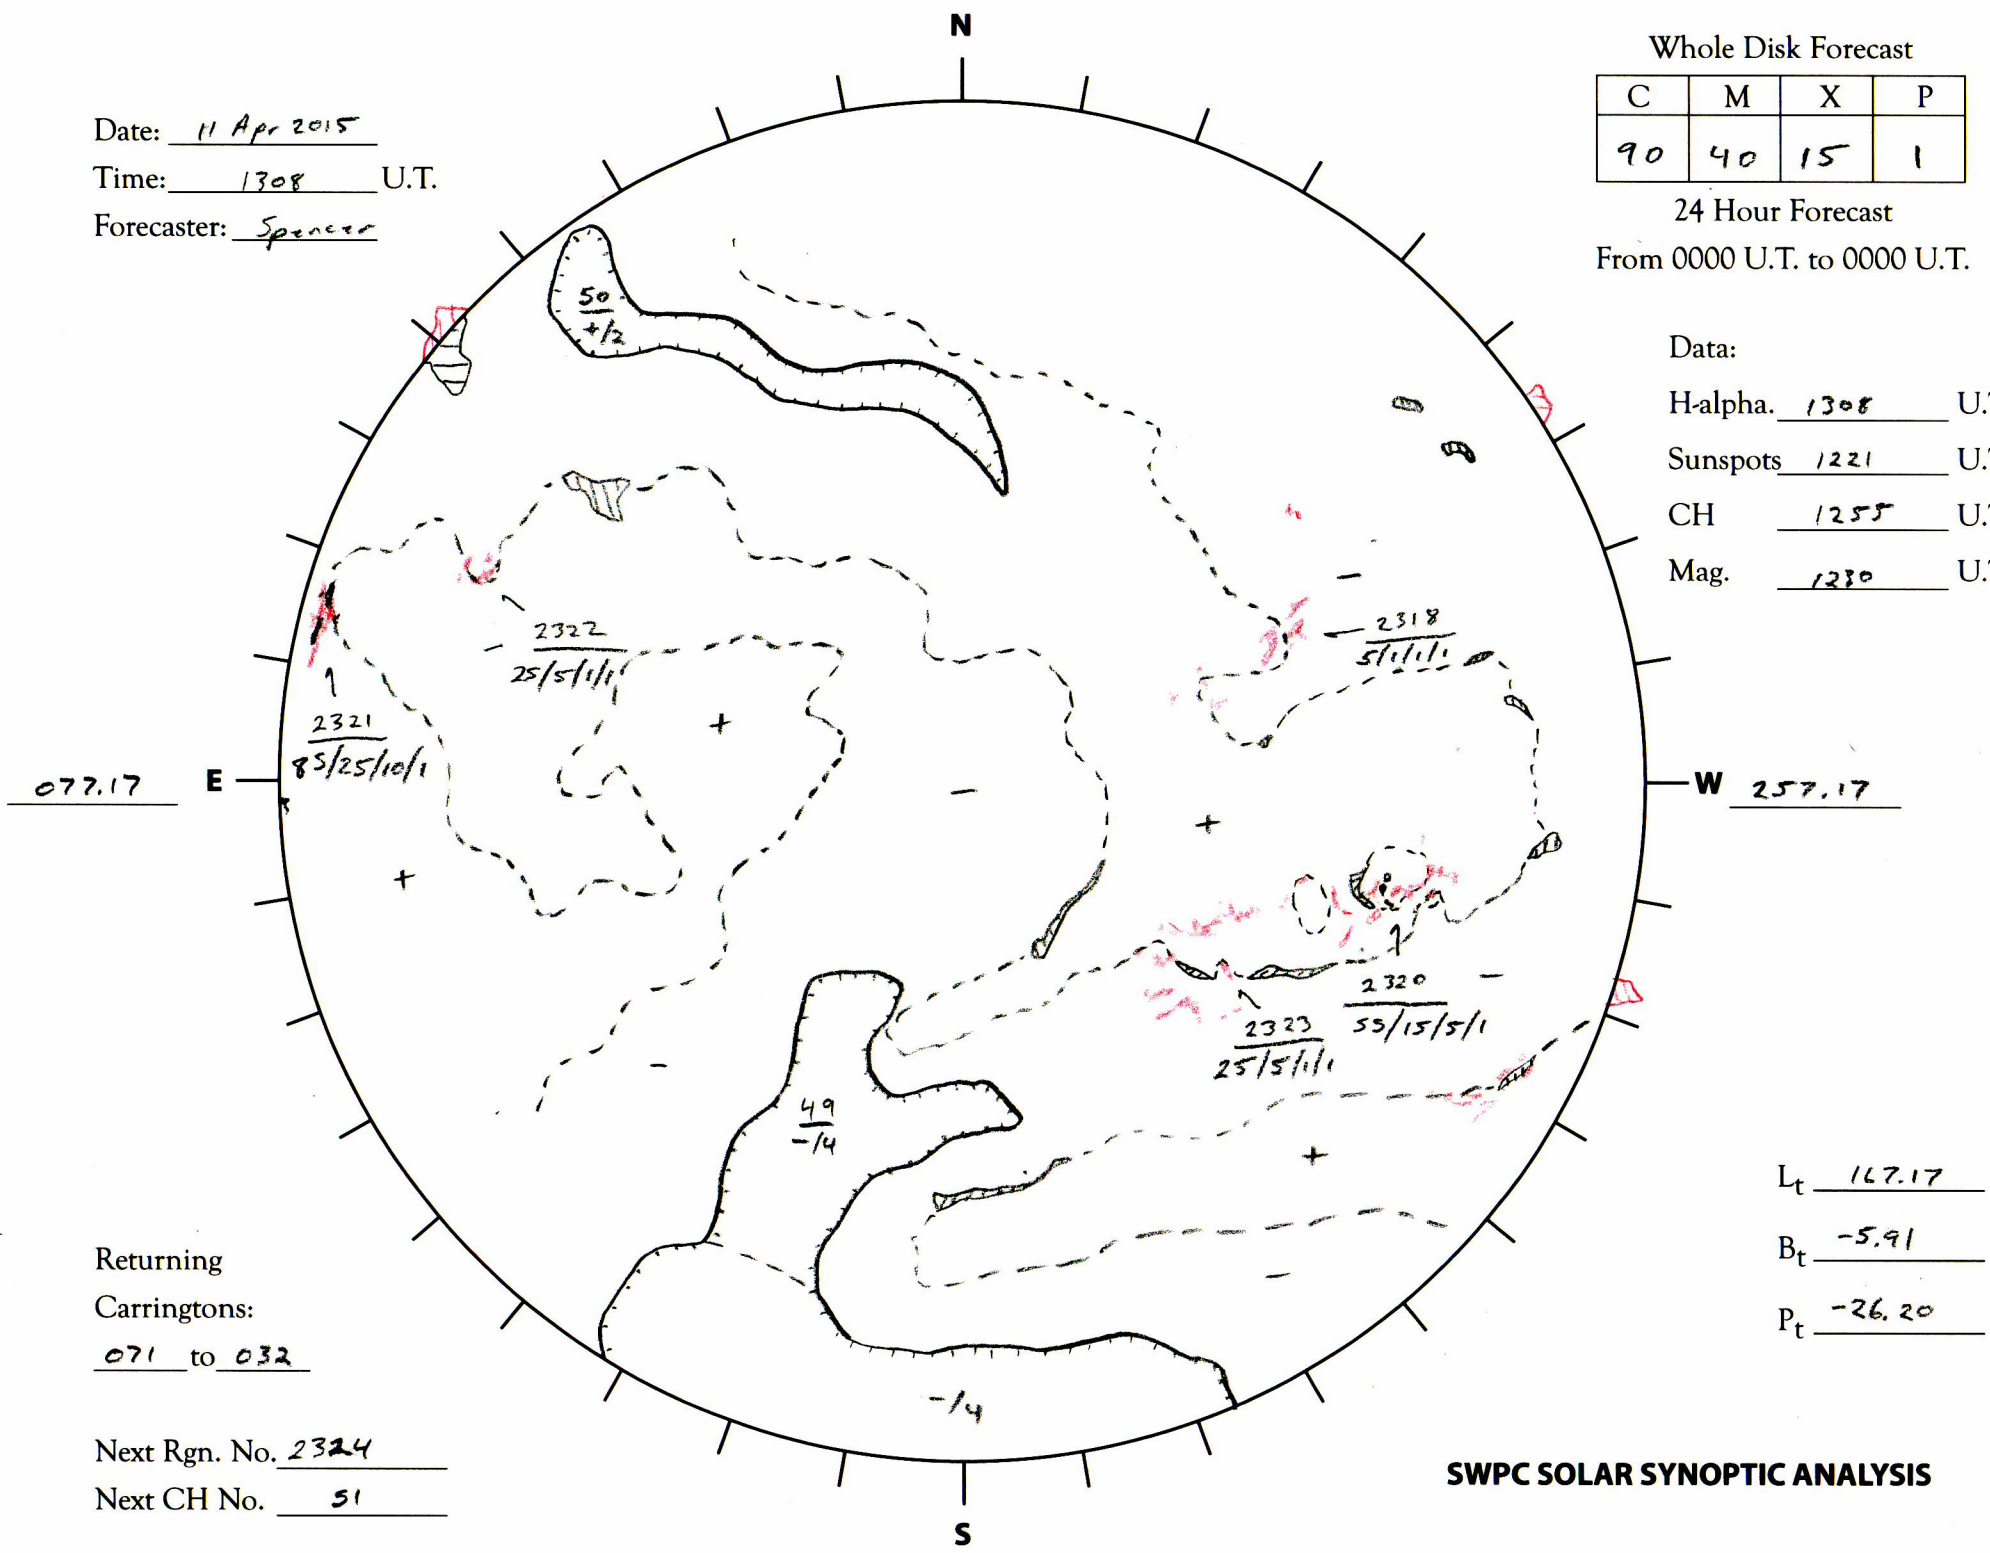

Date: 11 Apr 2015
 Time: 1308 U.T.
 Forecaster: Spencer

Whole Disk Forecast

C	M	X	P
90	40	15	1

24 Hour Forecast
 From 0000 U.T. to 0000 U.T.

Data:
 H-alpha. 1308 U.T.
 Sunspots 1221 U.T.
 CH 1255 U.T.
 Mag. 1280 U.T.

Returning
 Carringtons:
071 to 032

Next Rgn. No. 2324
 Next CH No. 51

L_t 167.17
 B_t -5.91
 P_t -26.20