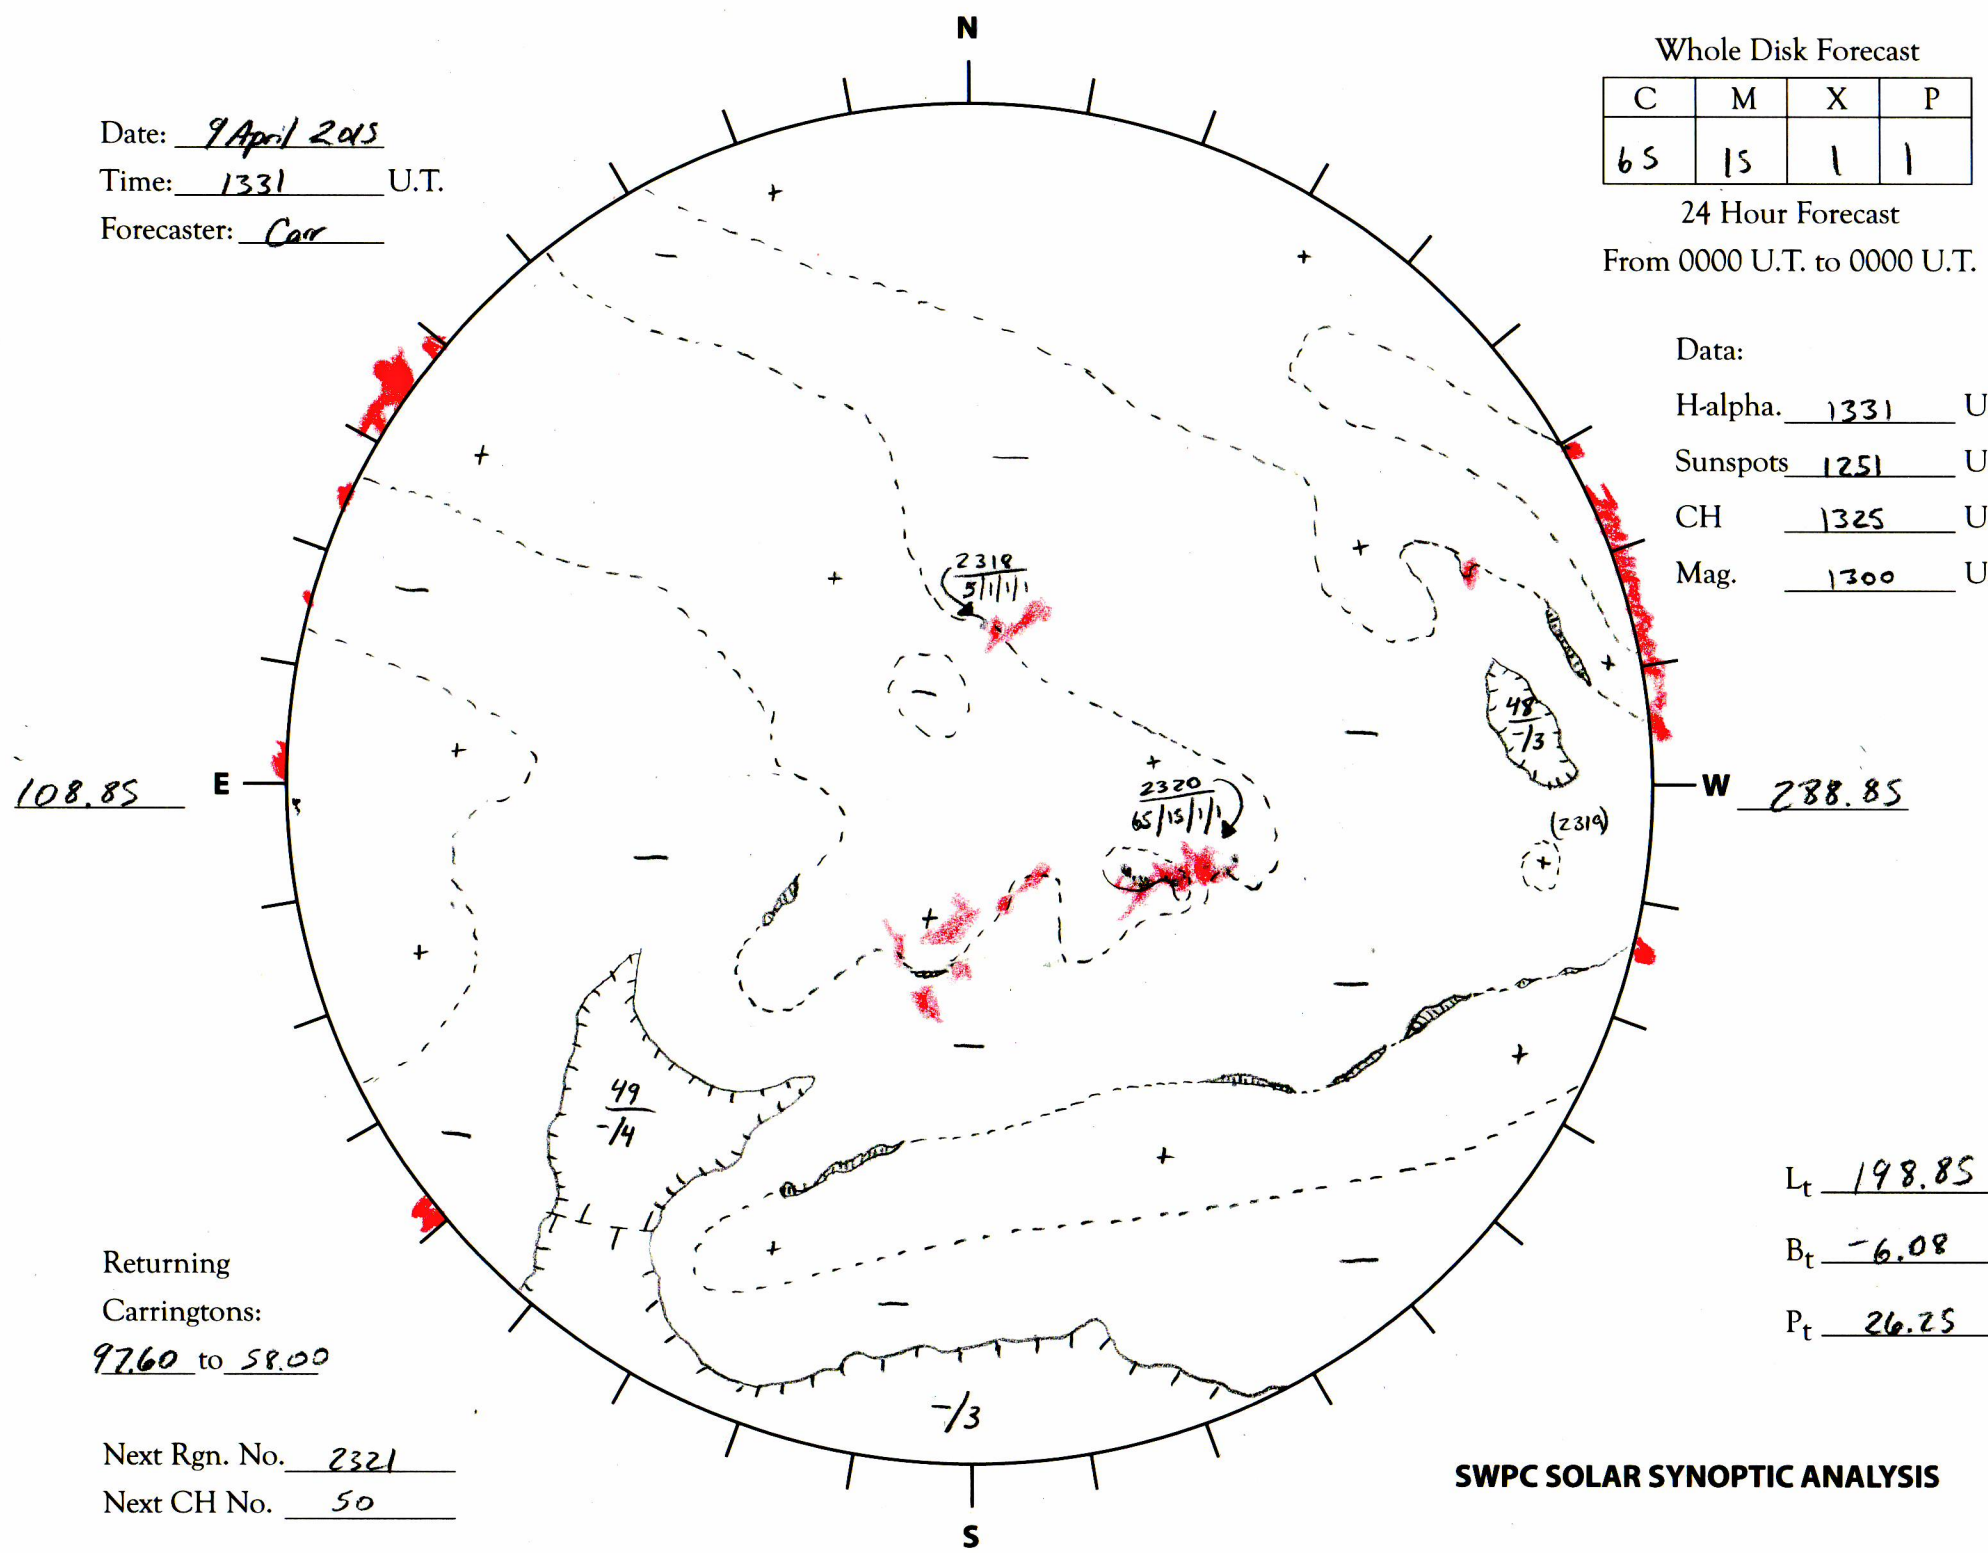

Whole Disk Forecast

| C | M | X | P |
|----|----|---|---|
| 65 | 15 | 1 | 1 |

24 Hour Forecast

From 0000 U.T. to 0000 U.T.

Data:

H-alpha. 1331 U.T.

Sunspots 1251 U.T.

CH 1325 U.T.

Mag. 1300 U.T.

Date: 9 April 2015
 Time: 1331 U.T.
 Forecaster: Carr

L_t 198.85

B_t -6.08

P_t 26.25

Returning
 Carringtons:
97.60 to 58.00

Next Rgn. No. 2321

Next CH No. 50