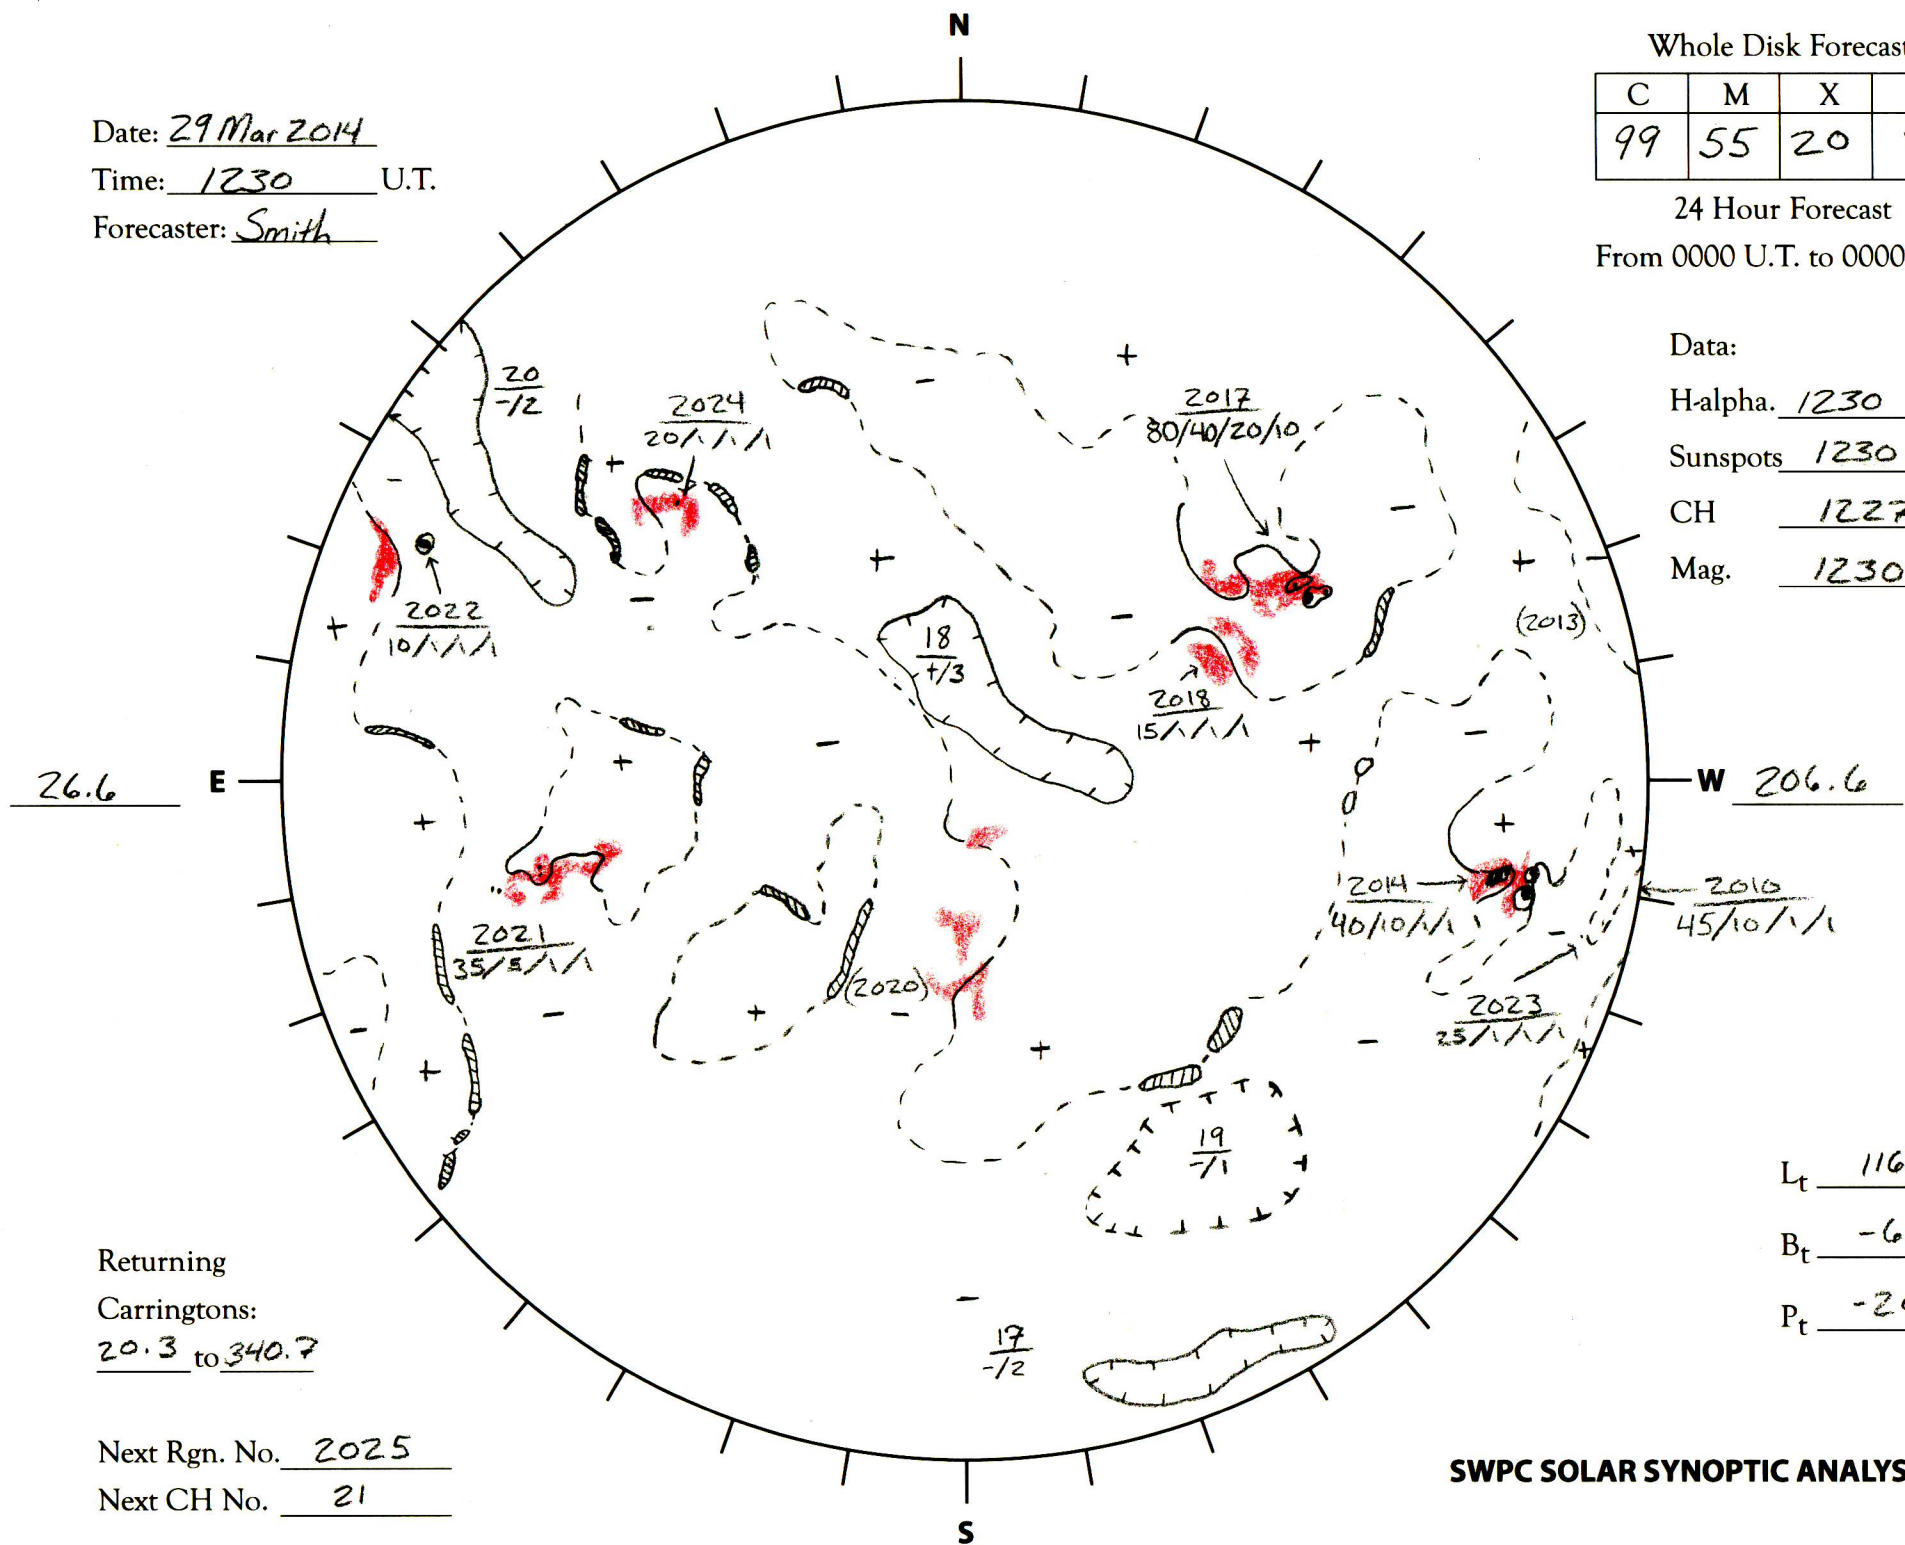

Date: 29 Mar 2014
 Time: 1230 U.T.
 Forecaster: Smith

Whole Disk Forecast

C	M	X	P
99	55	20	10

24 Hour Forecast
 From 0000 U.T. to 0000 U.T.

Data:
 H-alpha. 1230 U.T.
 Sunspots 1230 U.T.
 CH 1227 U.T.
 Mag. 1230 U.T.

Returning
 Carringtons:
20.3 to 340.7

Next Rgn. No. 2025
 Next CH No. 21

L_t 116.6
 B_t -6.6
 P_t -26.0