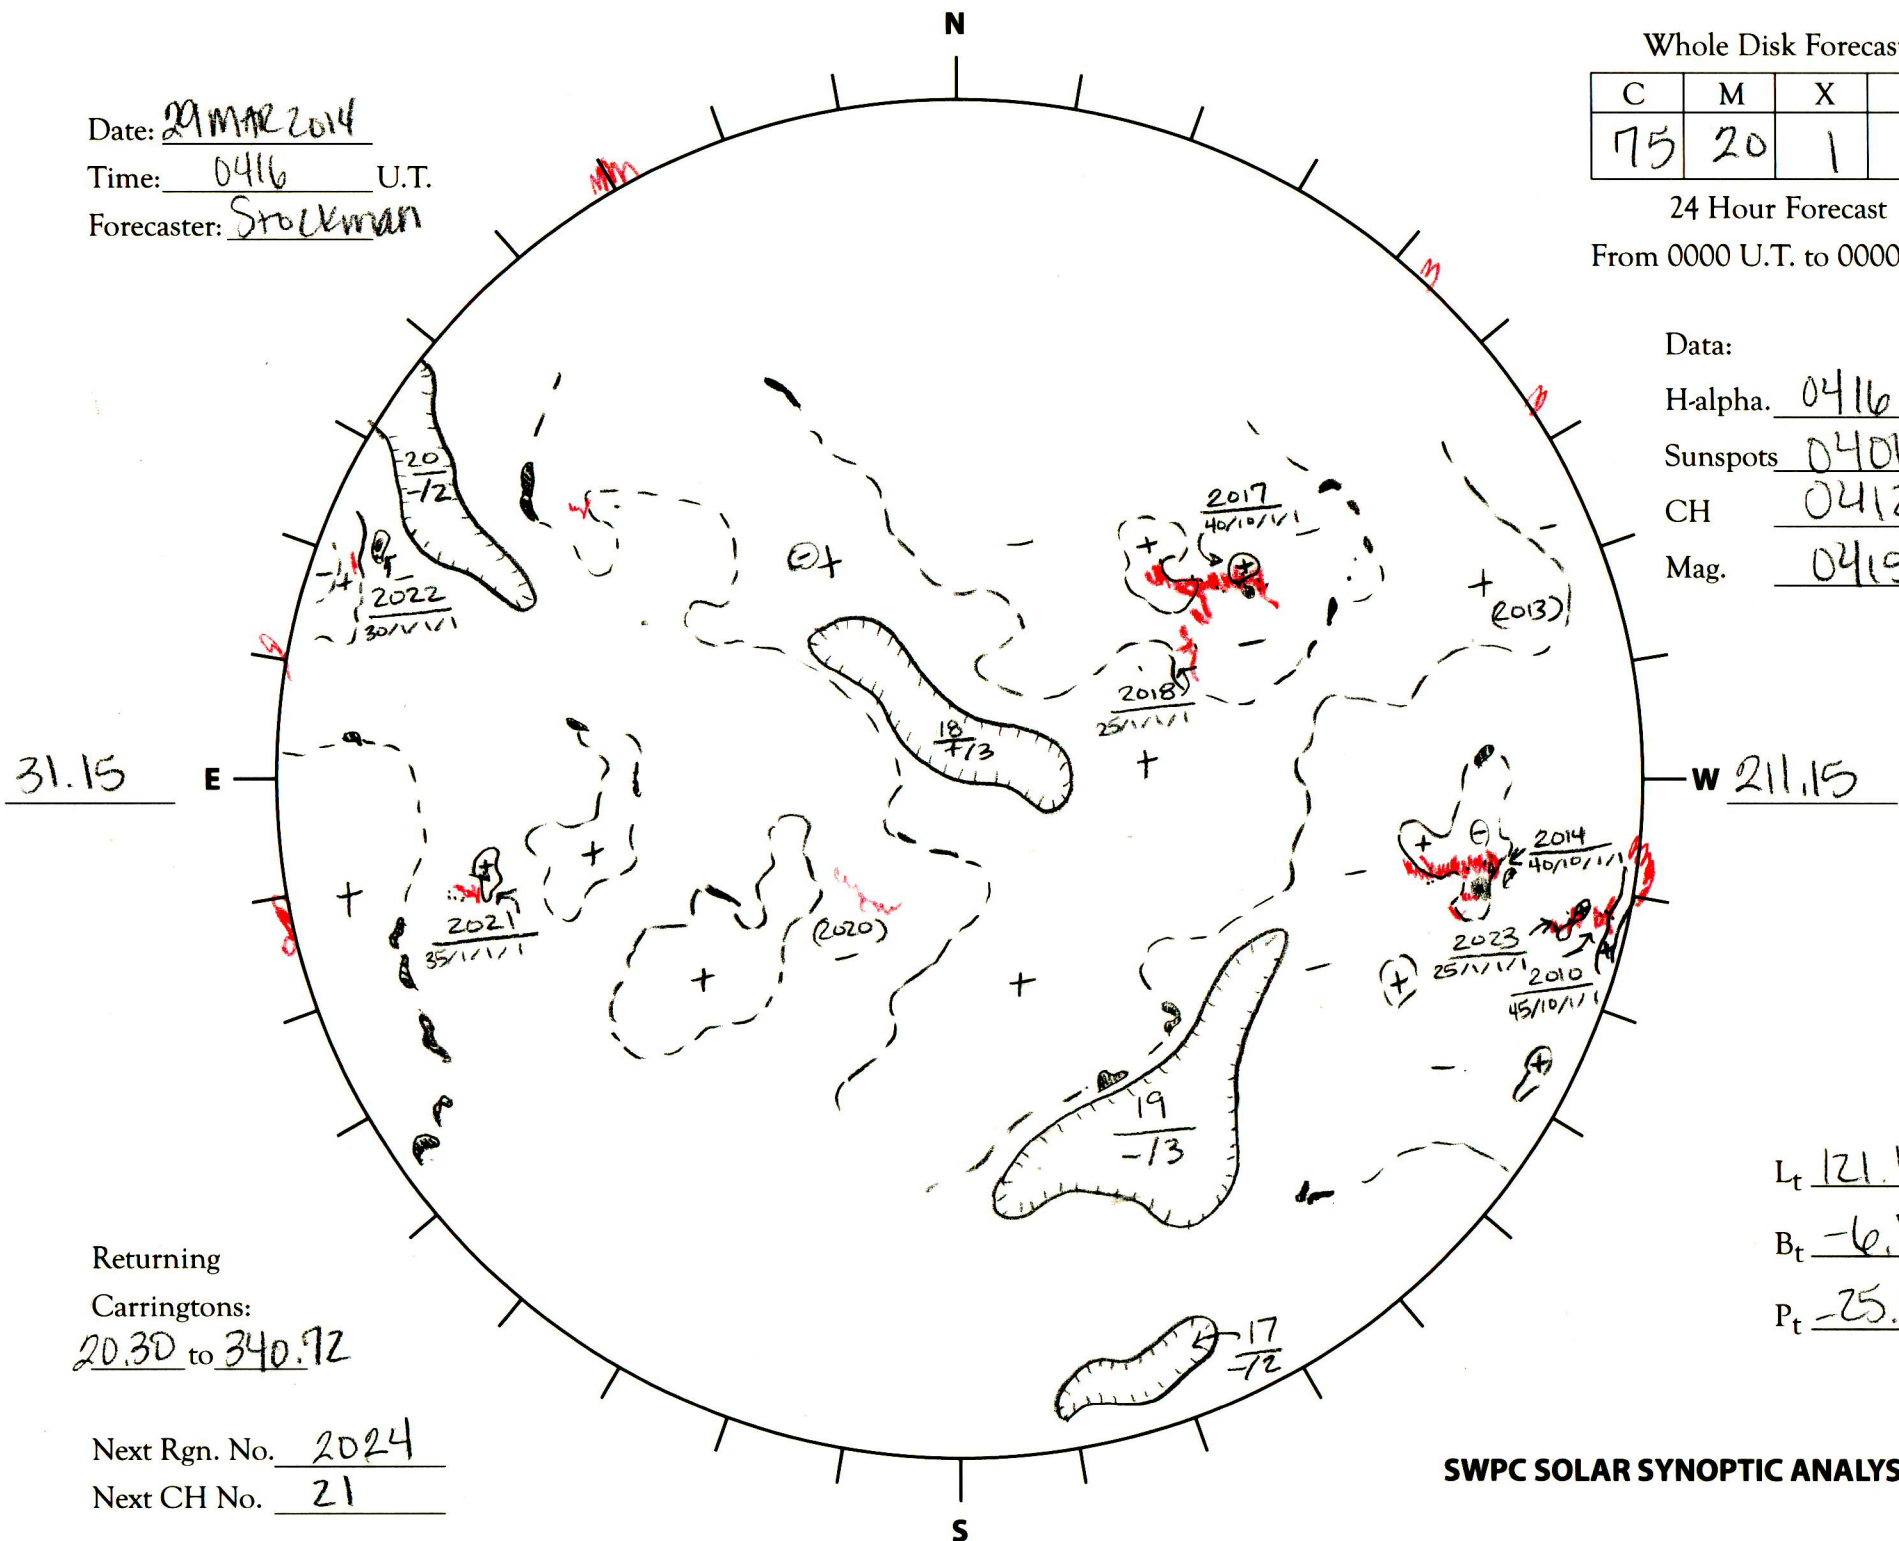

Date: 29 MAR 2014
 Time: 0416 U.T.
 Forecaster: Strockman

Whole Disk Forecast

C	M	X	P
75	20	1	1

24 Hour Forecast
 From 0000 U.T. to 0000 U.T.

Data:

H-alpha. 0416 U.T.

Sunspots 0406 U.T.

CH 0412 U.T.

Mag. 0415 U.T.

Returning
 Carringtons:
20.30 to 340.72

Next Rgn. No. 2024
 Next CH No. 21

L_t 121.15
 B_t -6.70
 P_t -25.99