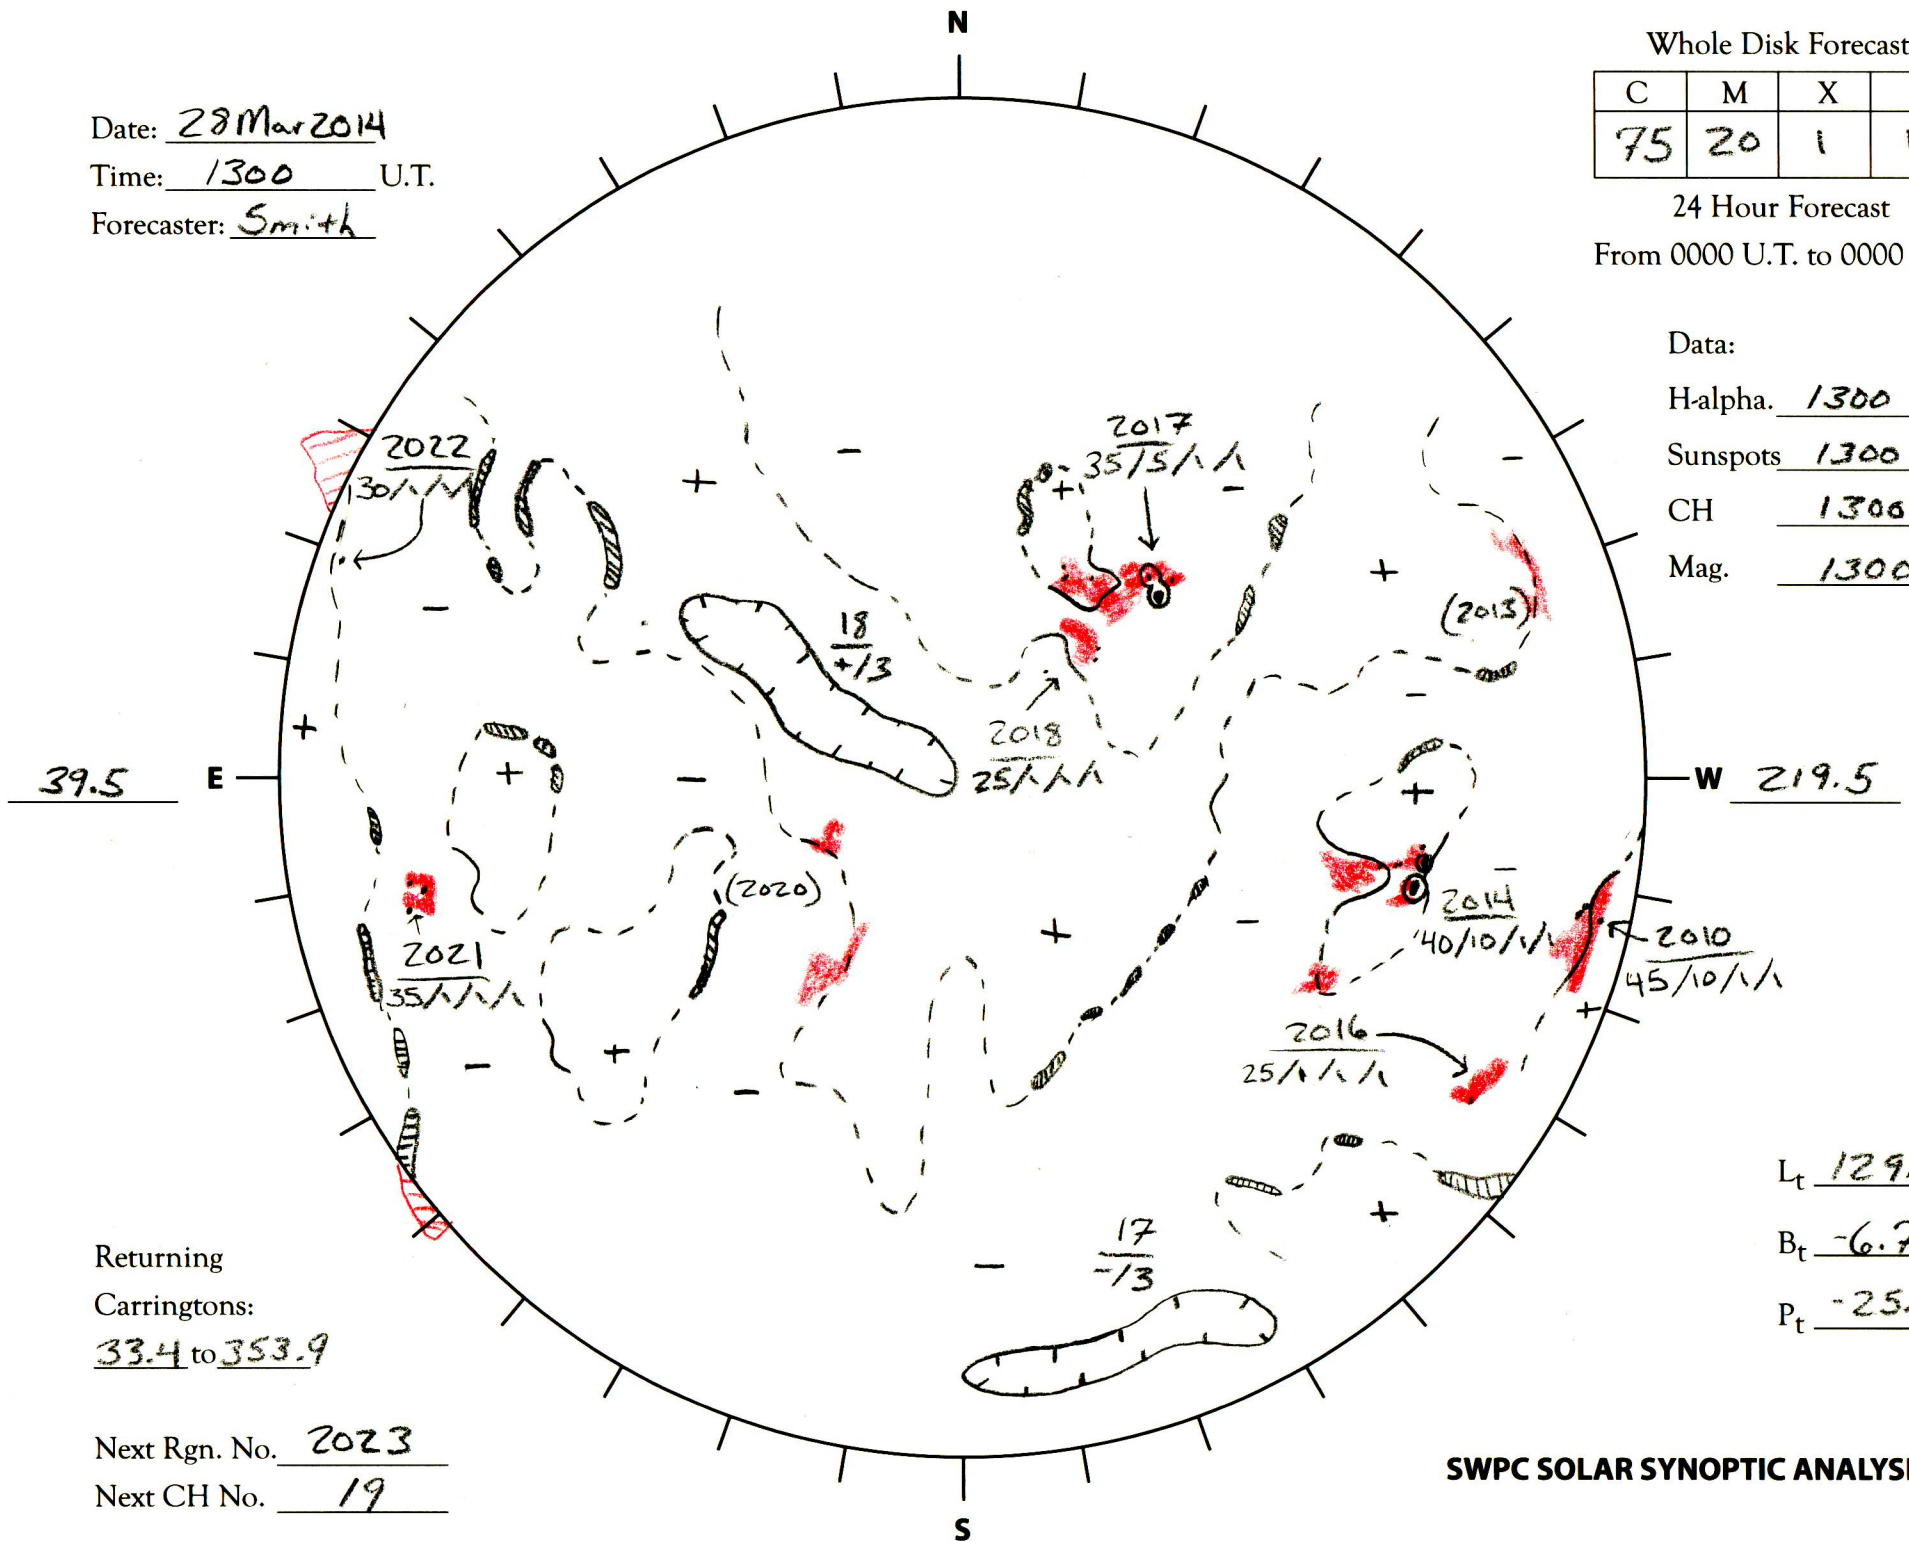

Date: 28 Mar 2014
 Time: 1300 U.T.
 Forecaster: Smith

Whole Disk Forecast

C	M	X	P
75	20	1	1

24 Hour Forecast
 From 0000 U.T. to 0000 U.T.

Data:

Hal-alpha. 1300 U.T.

Sunspots 1300 U.T.

CH 1300 U.T.

Mag. 1300 U.T.

Returning
 Carringtons:
33.4 to 353.9

Next Rgn. No. 2023
 Next CH No. 19

L_t 129.5

B_t -6.7

P_t -25.9