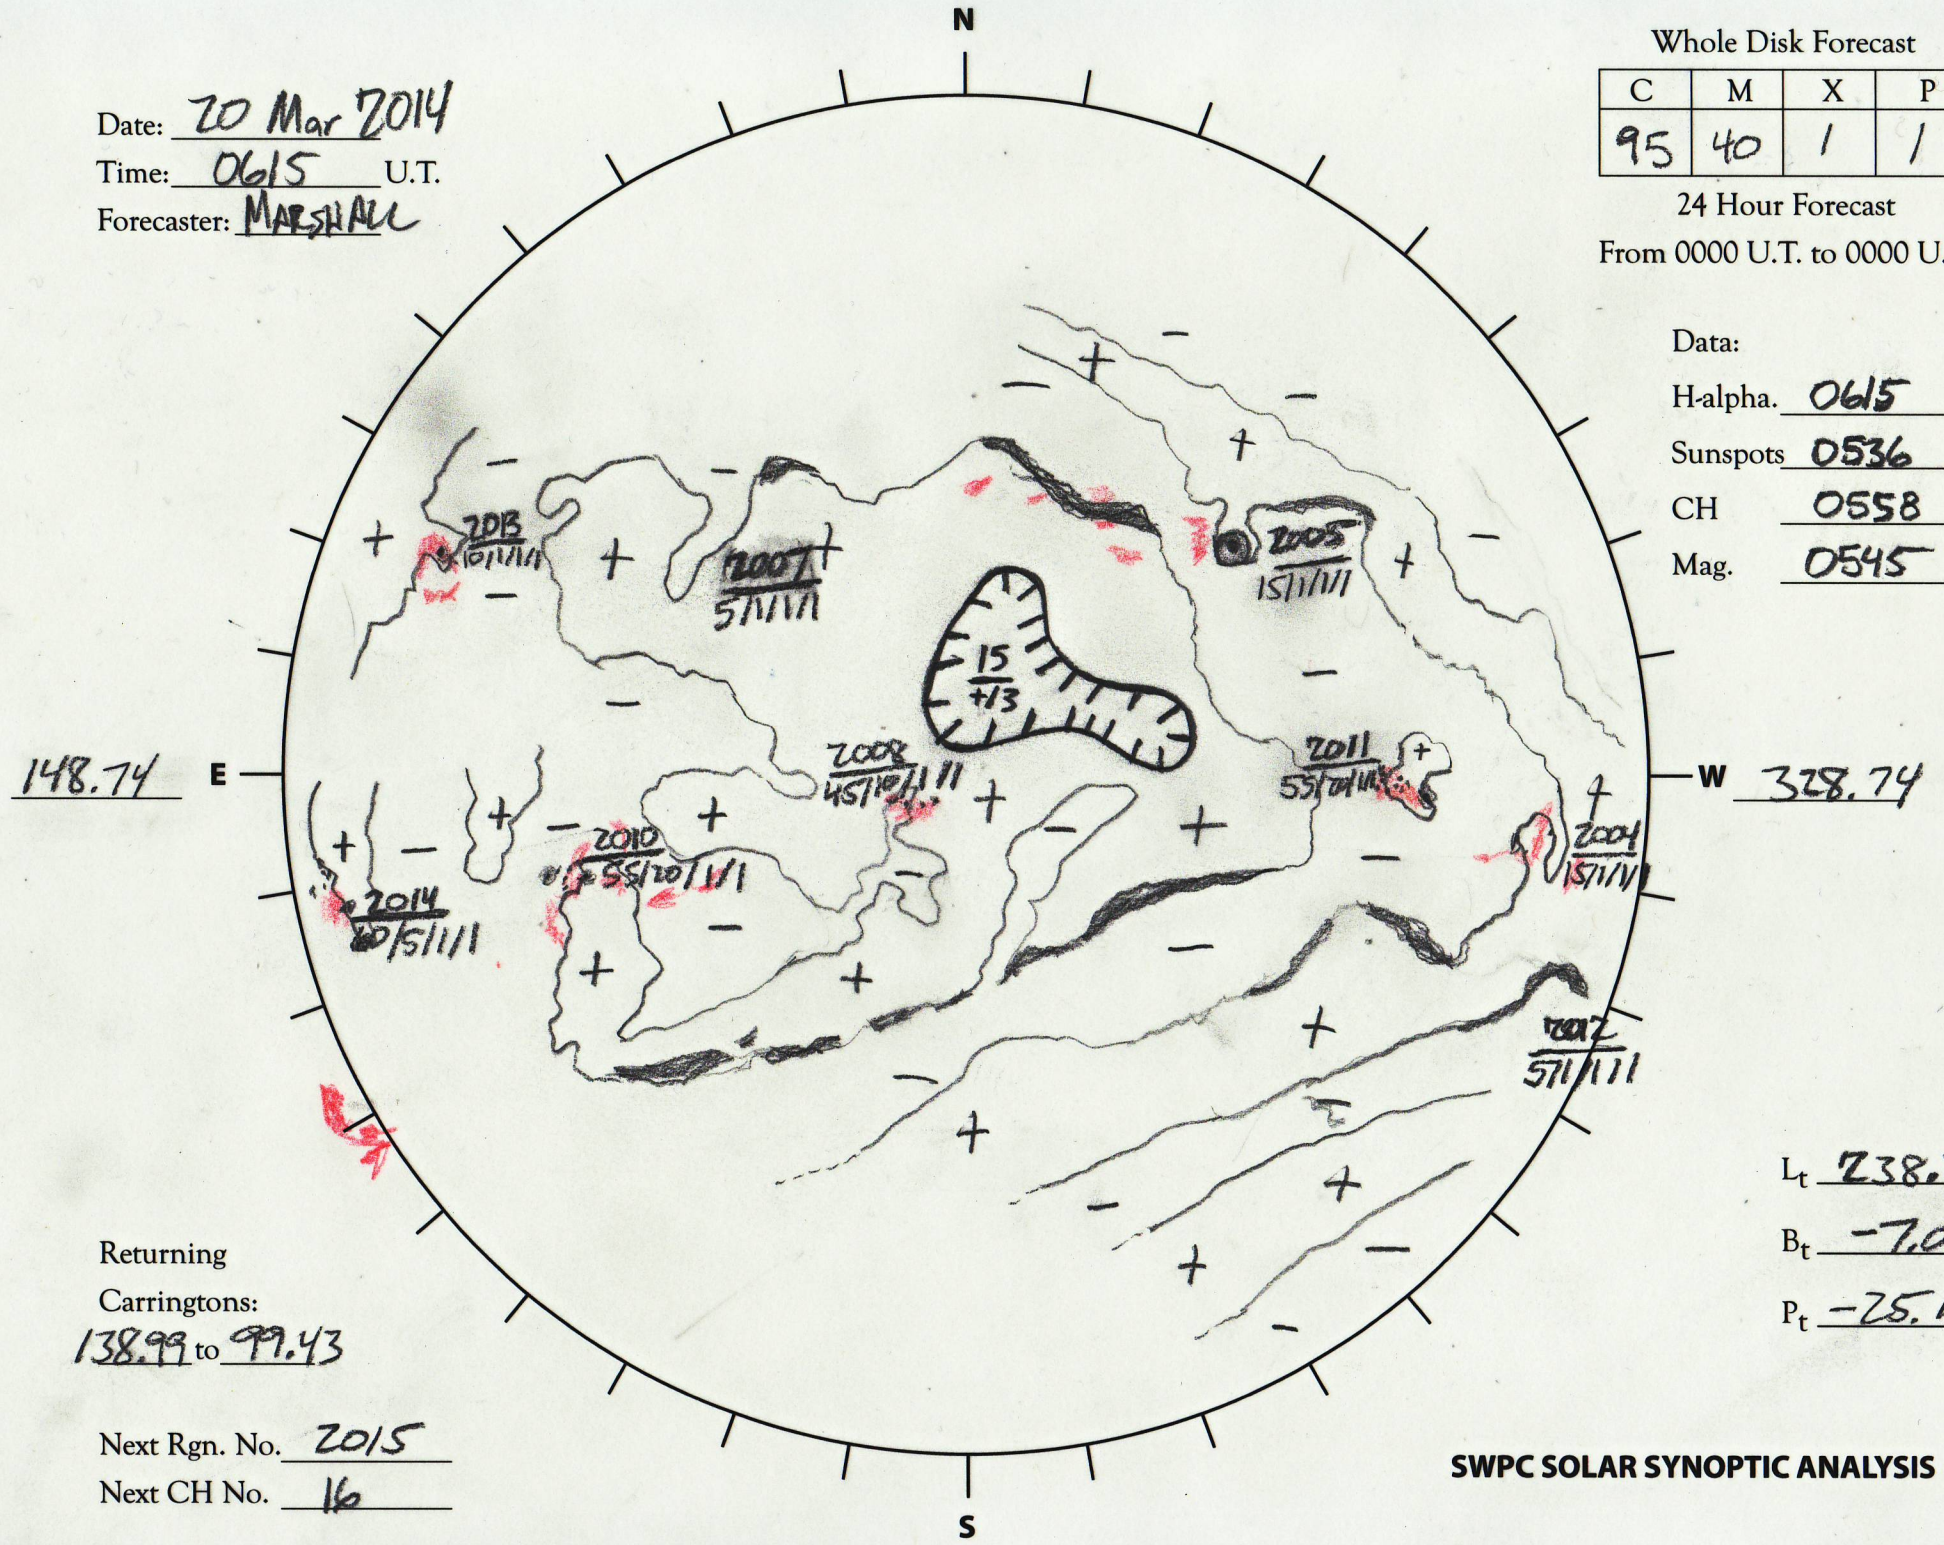

Date: 20 Mar 2014
 Time: 0615 U.T.
 Forecaster: MARSHALL

Whole Disk Forecast

C	M	X	P
95	40	1	1

24 Hour Forecast
 From 0000 U.T. to 0000 U.T.

Data:
 H-alpha. 0615 U.T.
 Sunspots 0536 U.T.
 CH 0558 U.T.
 Mag. 0545 U.T.

Returning
 Carringtons:
138.99 to 99.43

Next Rgn. No. 2015
 Next CH No. 16

L_t 238.74
 B_t -7.05
 P_t -25.15