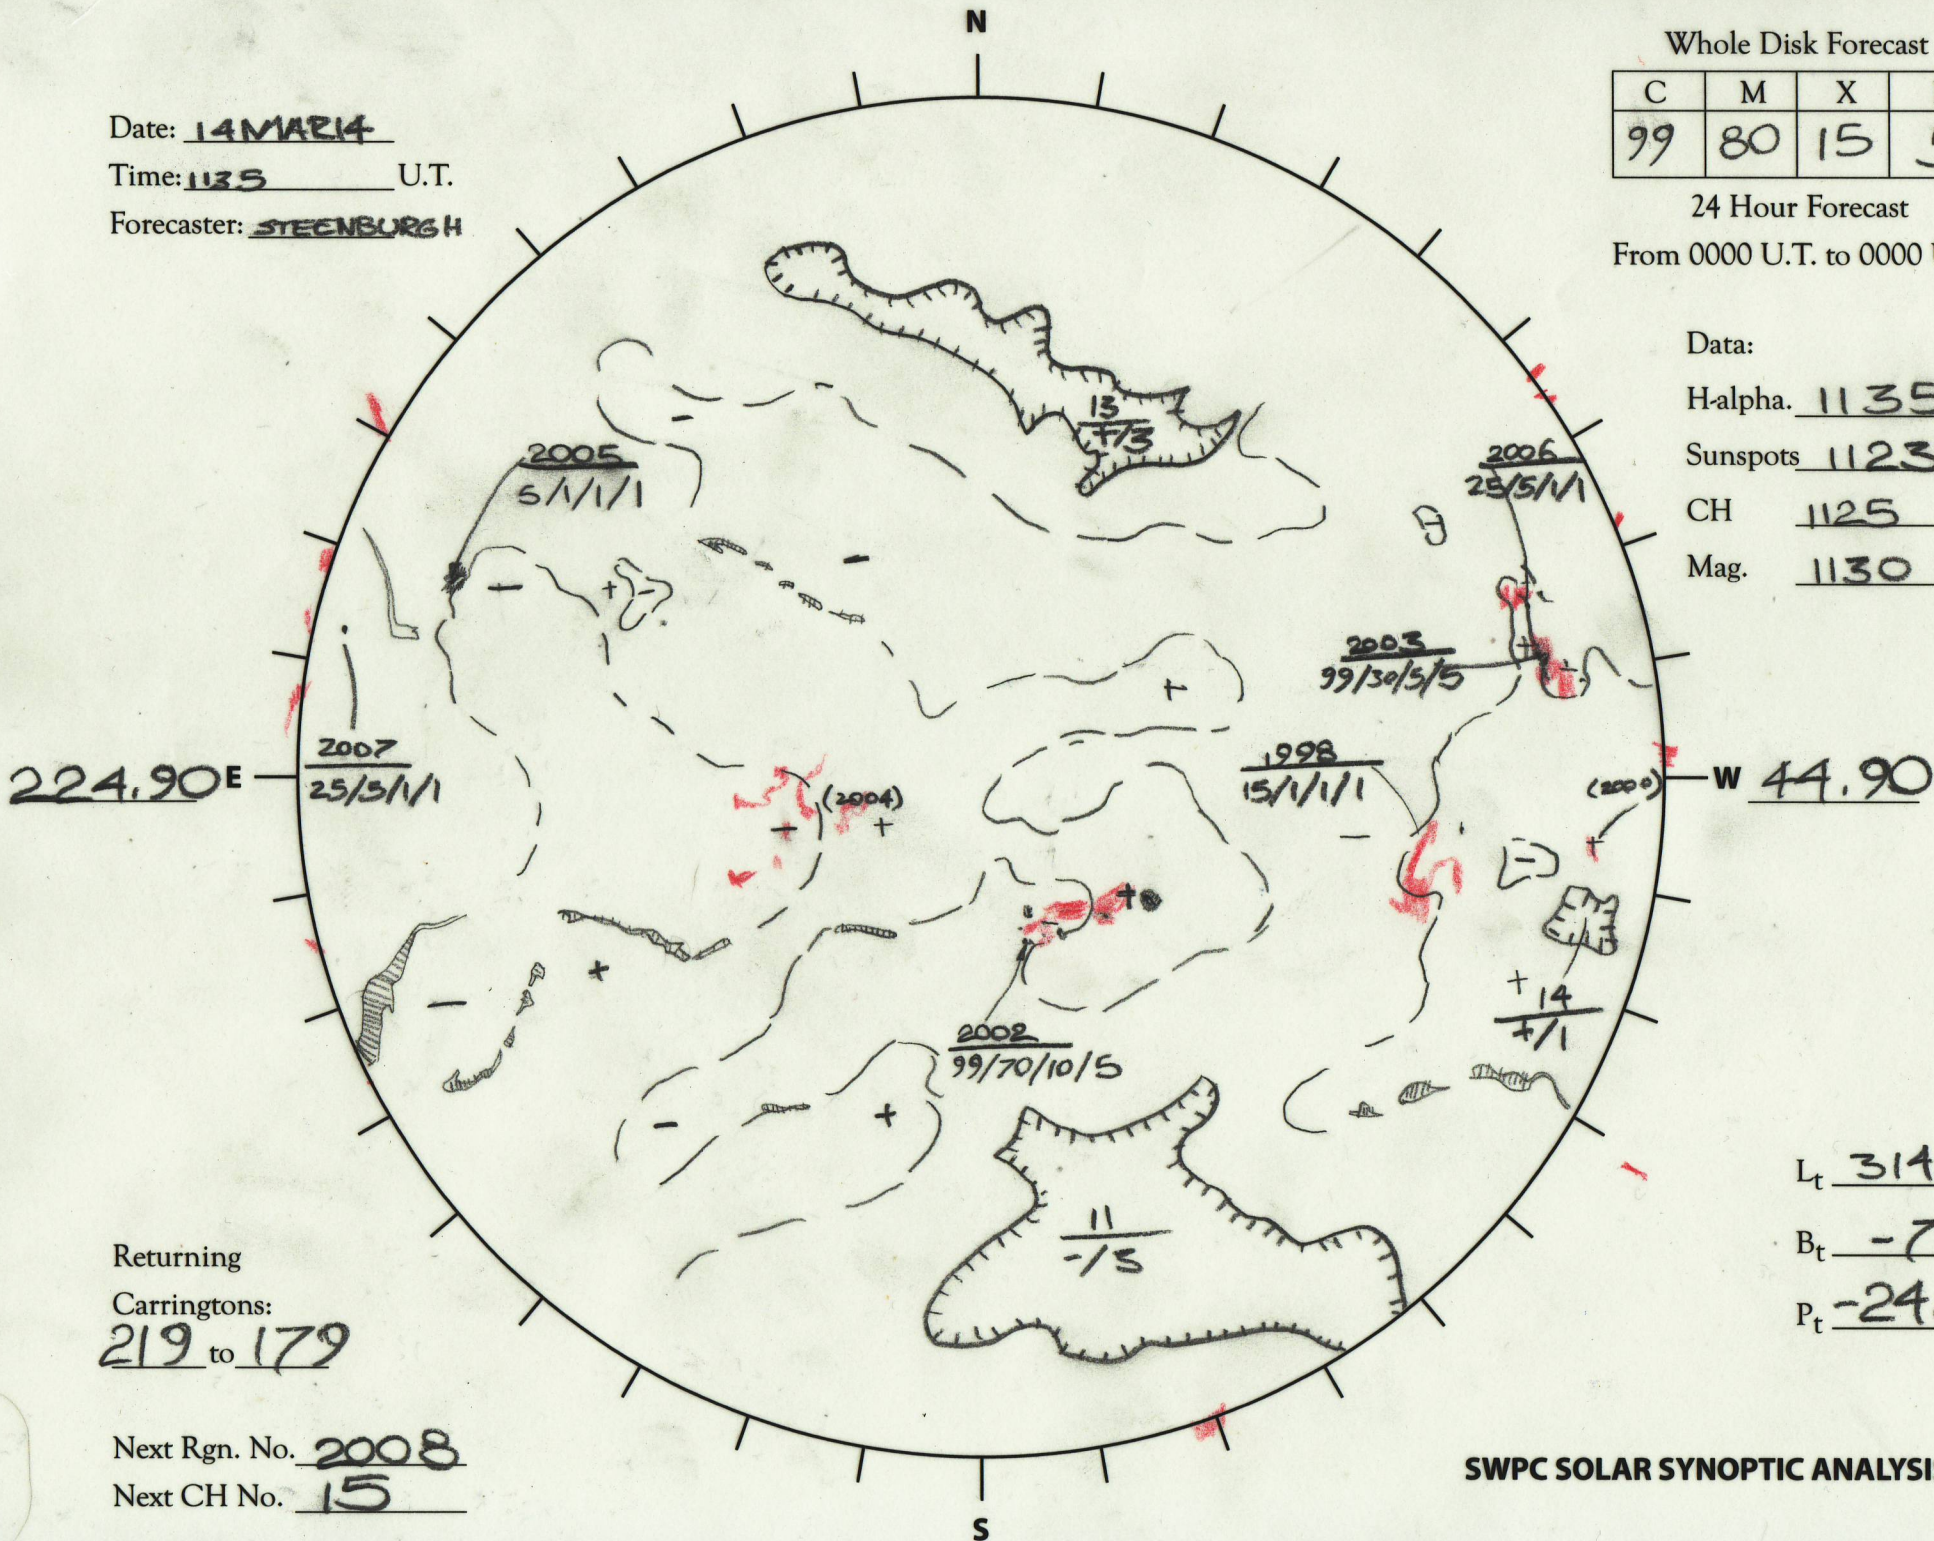

Date: 14 MAR 14
 Time: 1135 U.T.
 Forecaster: STEENBURGH

Whole Disk Forecast

C	M	X	P
99	80	15	5

24 Hour Forecast
 From 0000 U.T. to 0000 U.T.

Data:

H-alpha. 1135 U.T.

Sunspots 1123 U.T.

CH 1125 U.T.

Mag. 1130 U.T.

Returning
 Carringtons:
219 to 179

Next Rgn. No. 2008
 Next CH No. 15

L_t 314.90

B_t -7.18

P_t -24.31