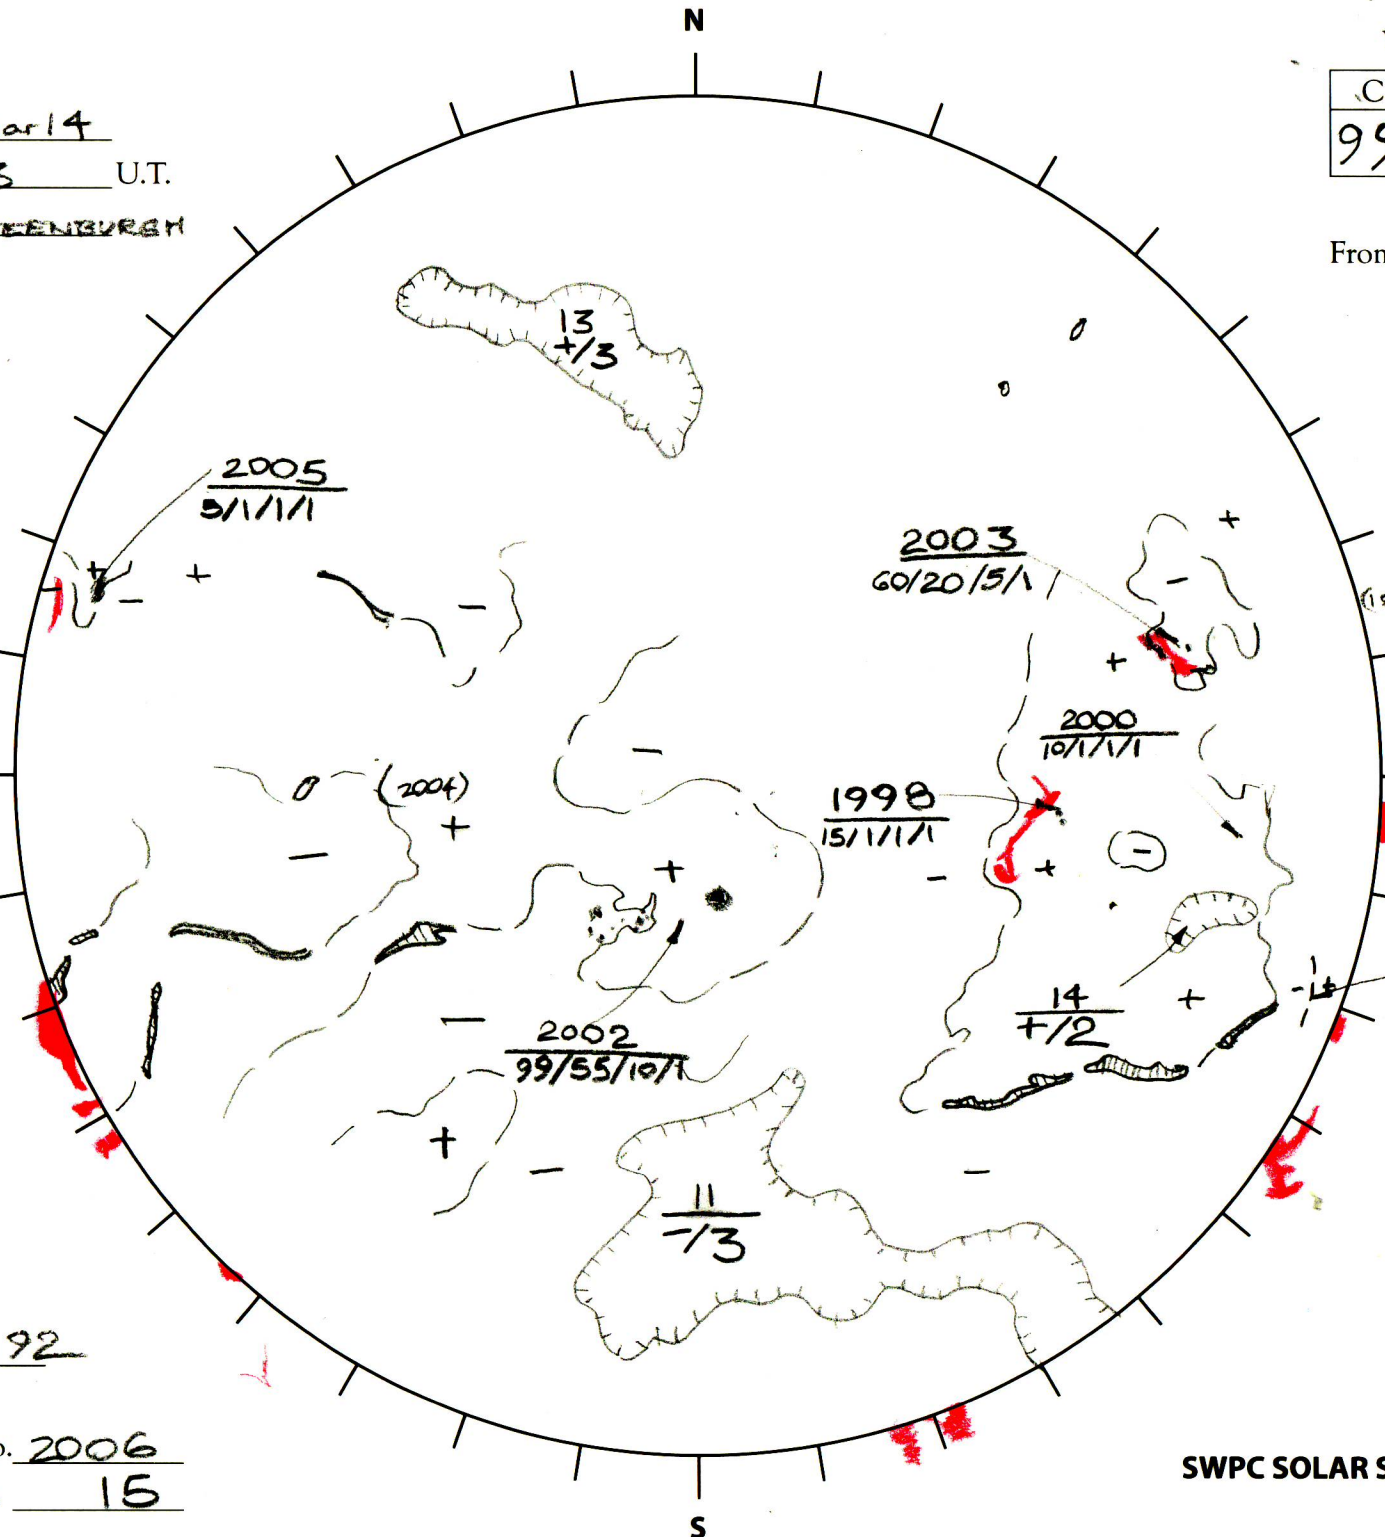

Date: 13 Mar 14
 Time: 1133 U.T.
 Forecaster: STEENBURGH

Whole Disk Forecast

C	M	X	P
99	80	15	5

24 Hour Forecast
 From 0000 U.T. to 0000 U.T.

Data:

H-alpha. 1133 U.T.

Sunspots 1142 U.T.

CH 1140 U.T.

Mag. 1130 U.T.

(1996)

238.09 E

W 58.09

Returning
 Carringtons:
231 to 192

Next Rgn. No. 2006
 Next CH No. 15

L_t 328.09

B_t -7.20

P_t -24.14