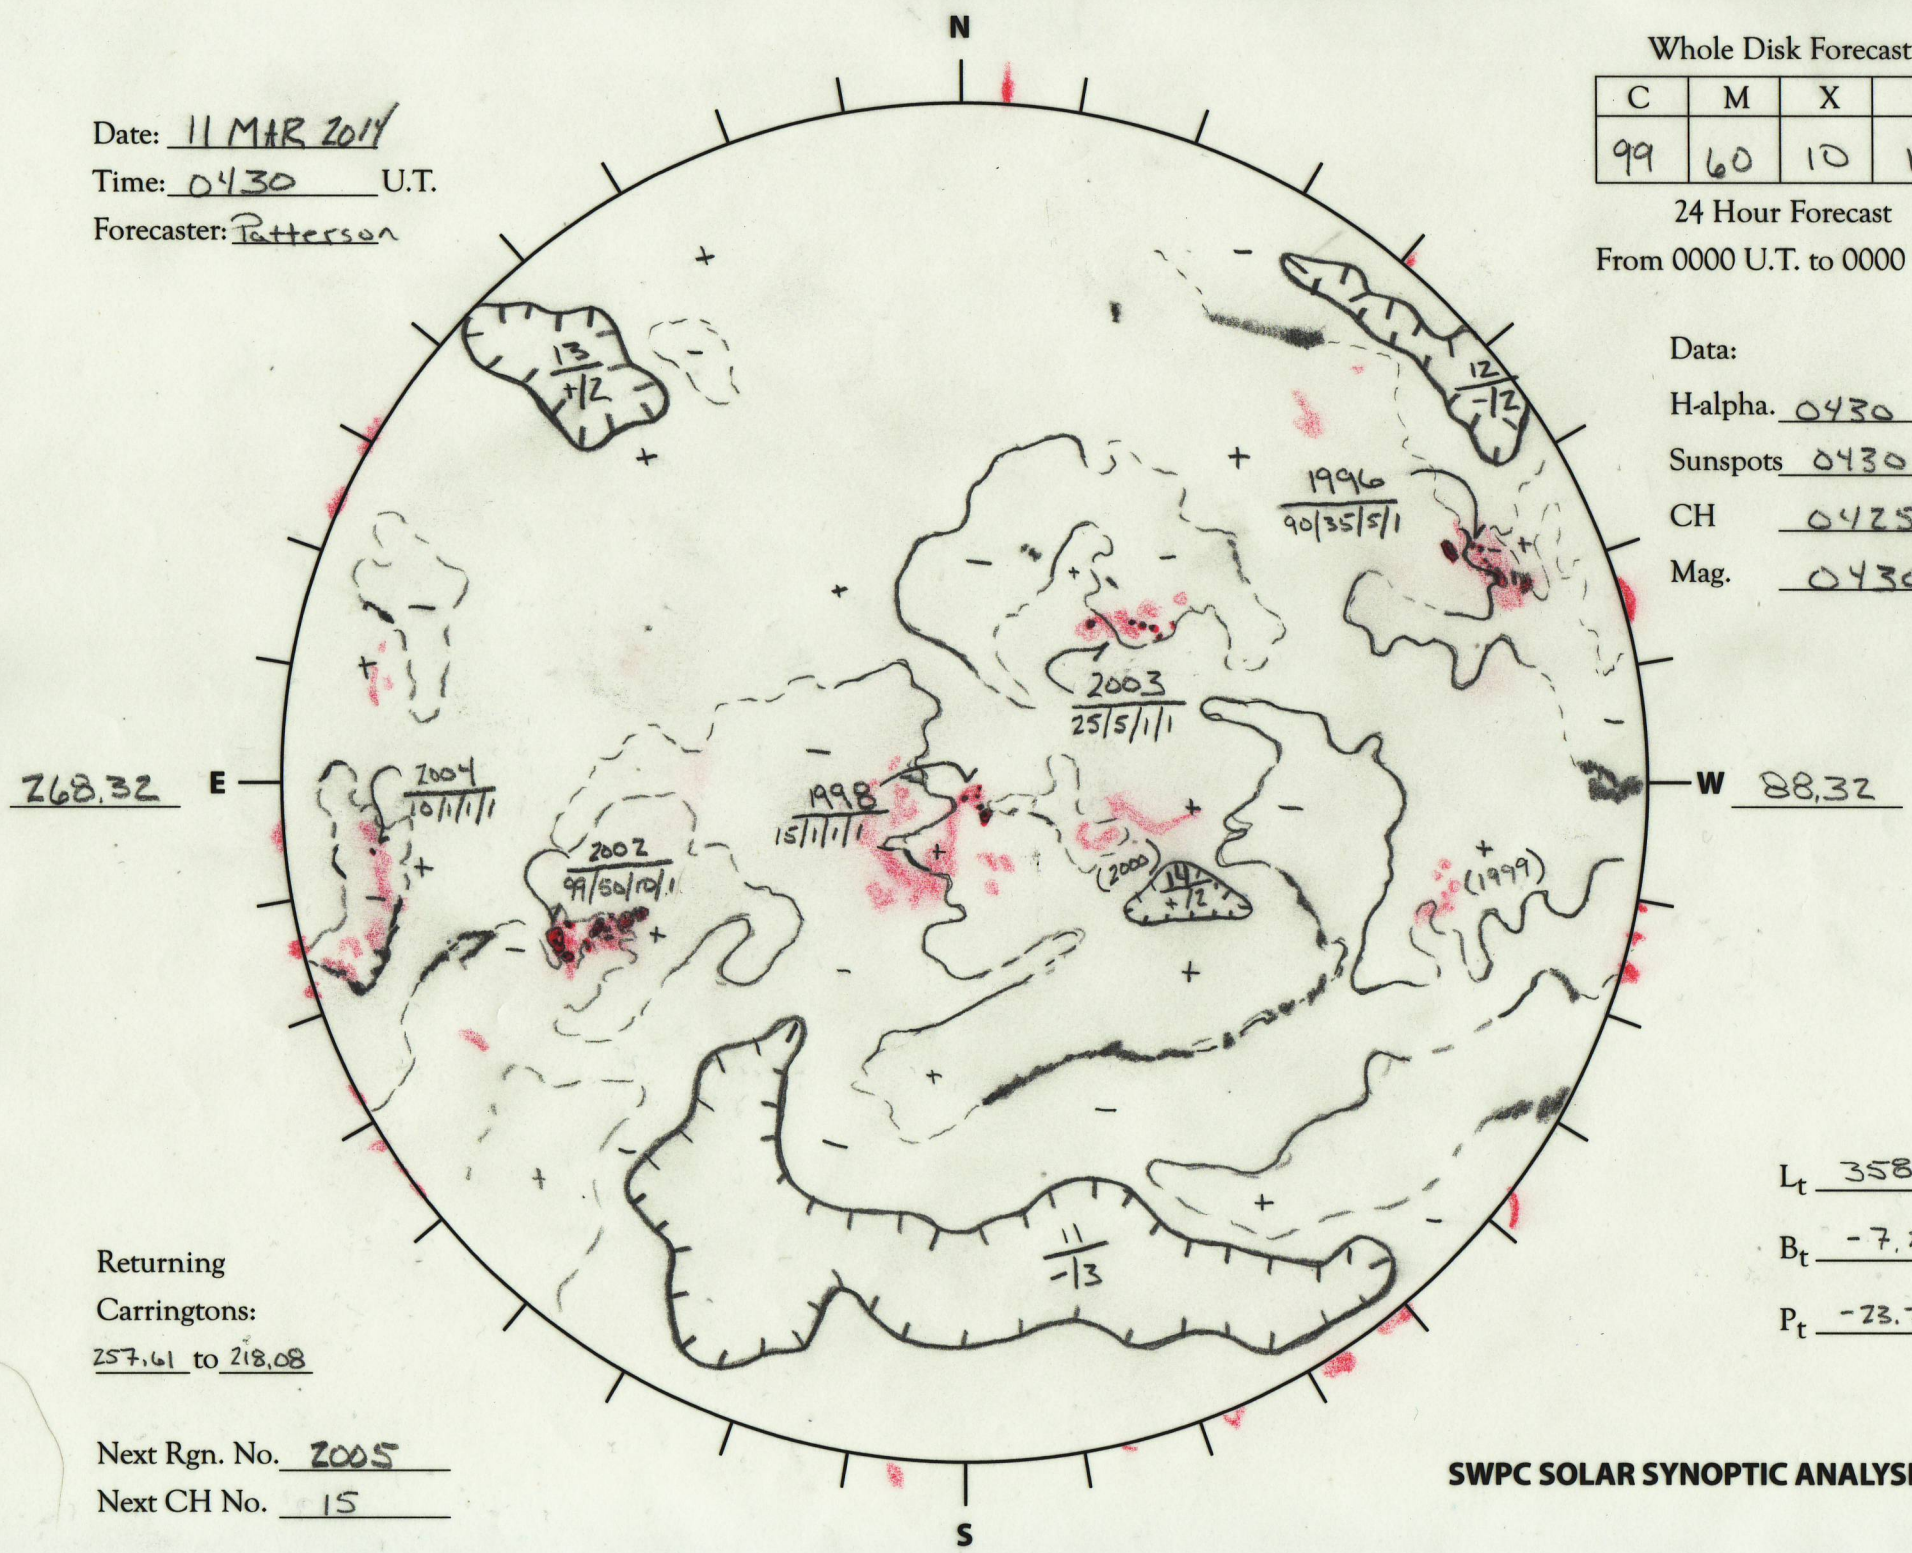

Date: 11 MAR 2014  
 Time: 0430 U.T.  
 Forecaster: Patterson

Whole Disk Forecast

C	M	X	P
99	60	10	1

24 Hour Forecast  
 From 0000 U.T. to 0000 U.T.

Data:  
 Halpha. 0430 U.T.  
 Sunspots 0430 U.T.  
 CH 0425 U.T.  
 Mag. 0430 U.T.

Returning  
 Carringtons:  
257.61 to 218.08

Next Rgn. No. 2005  
 Next CH No. 15

$L_t$  358.32  
 $B_t$  -7.23  
 $P_t$  -23.73