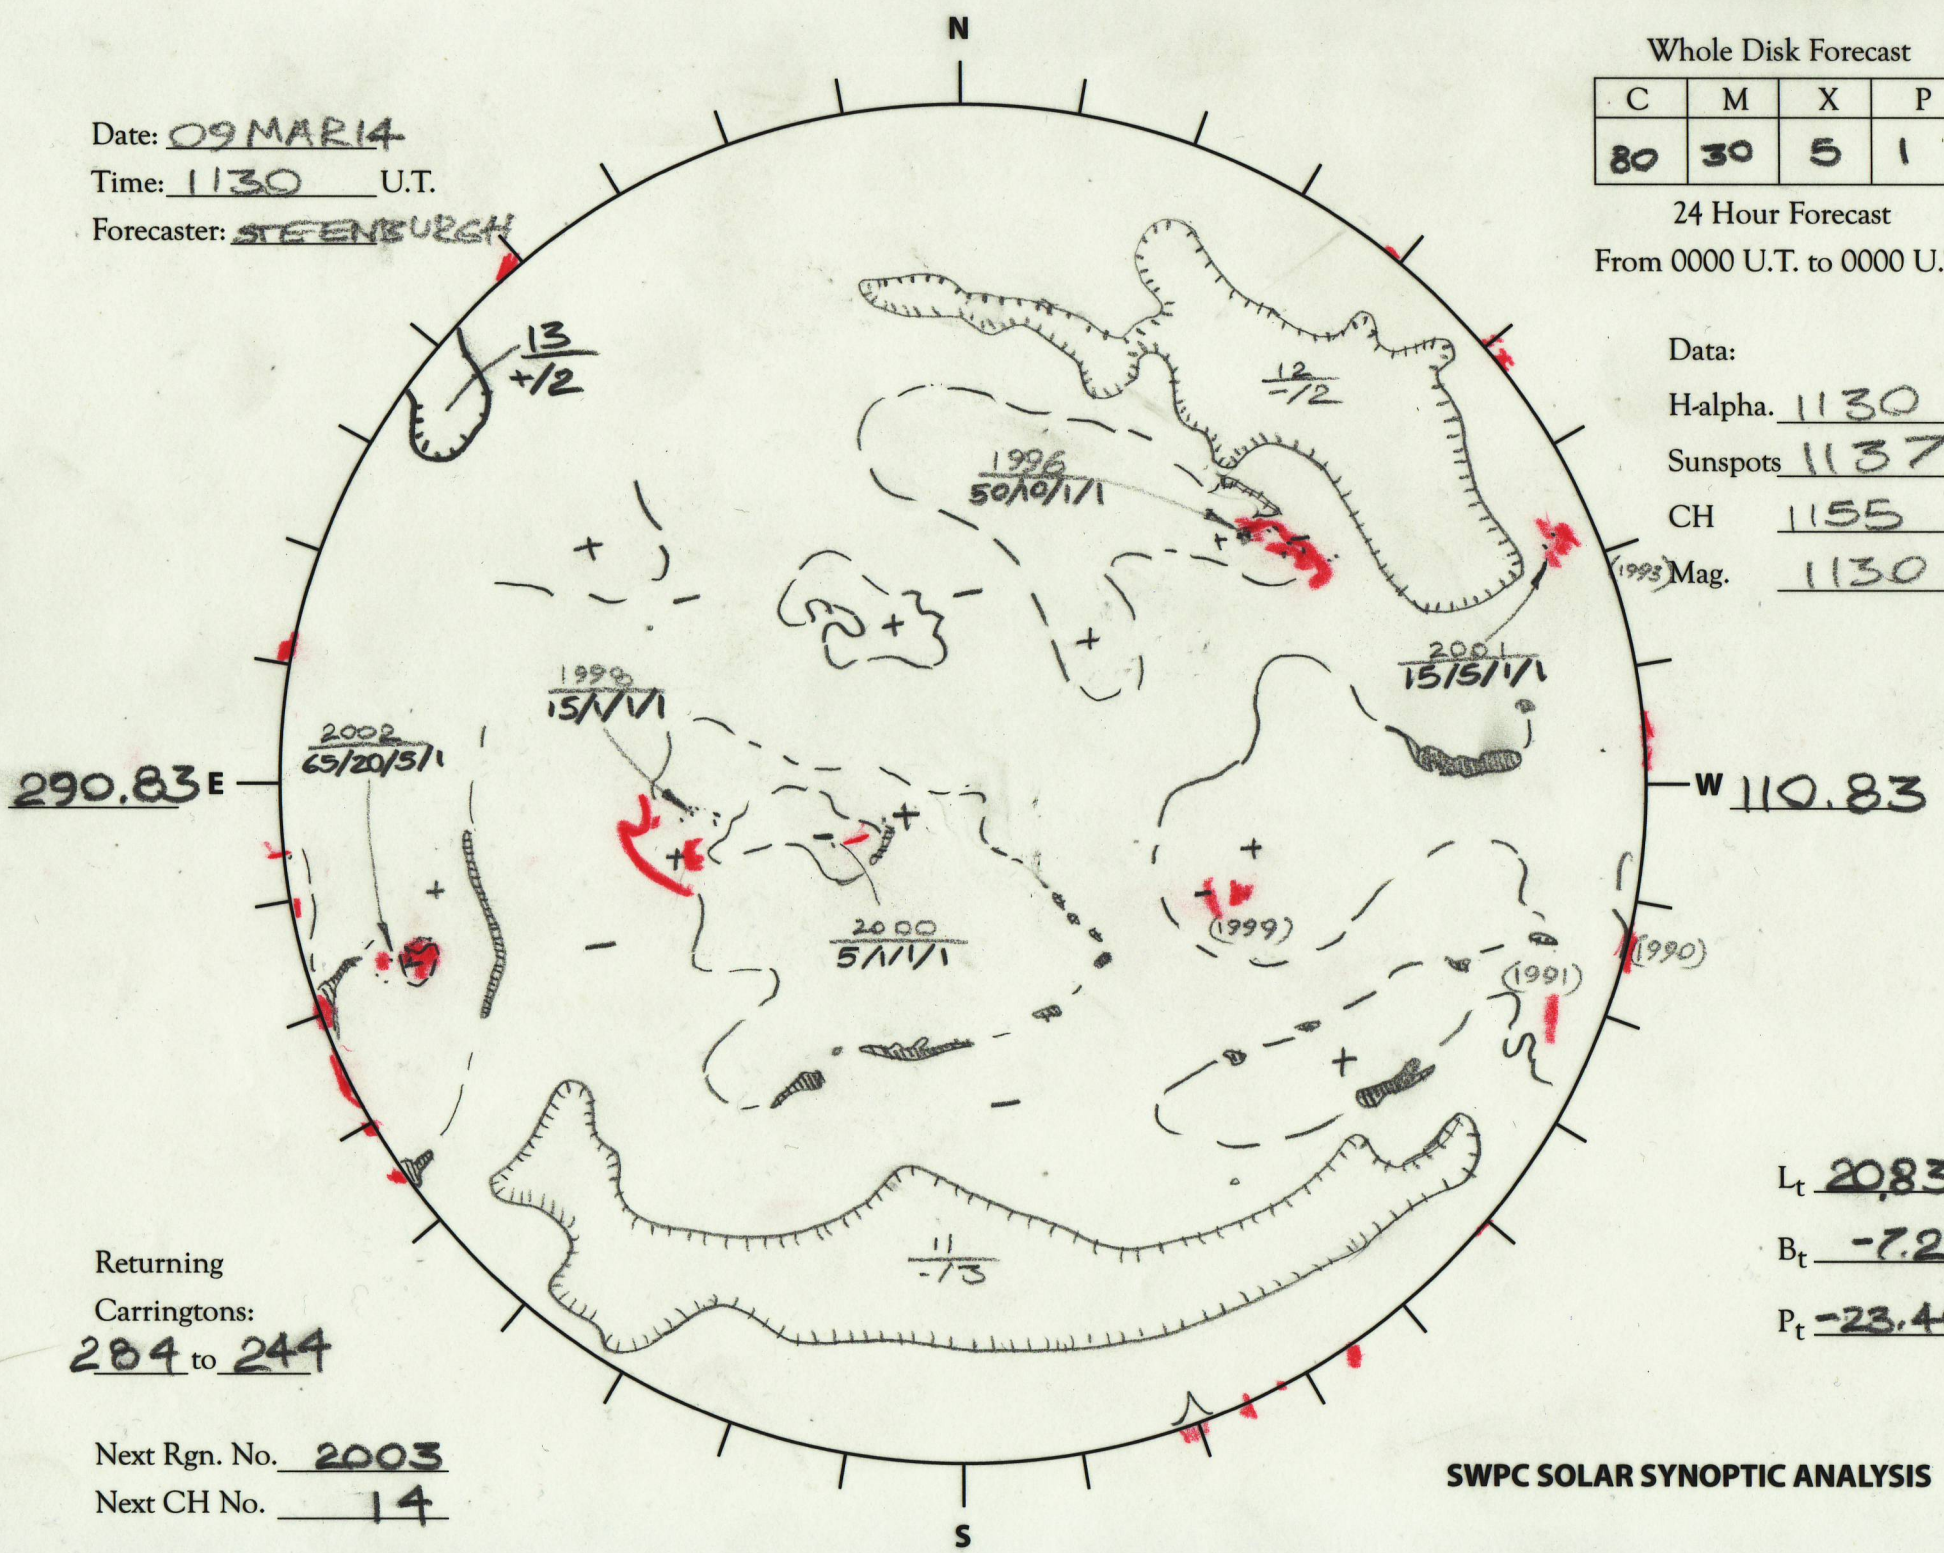

Date: 09 MAR 14
 Time: 1130 U.T.
 Forecaster: STEENBURGH

Whole Disk Forecast

C	M	X	P
80	30	5	1

24 Hour Forecast
 From 0000 U.T. to 0000 U.T.

Data:

H-alpha. 1130 U.T.

Sunspots 1137 U.T.

CH 1155 U.T.

(1993) Mag. 1130 U.T.

Returning
 Carringtons:
204 to 244

Next Rgn. No. 2003
 Next CH No. 14

L_t 20.83

B_t -7.24

P_t -23.40