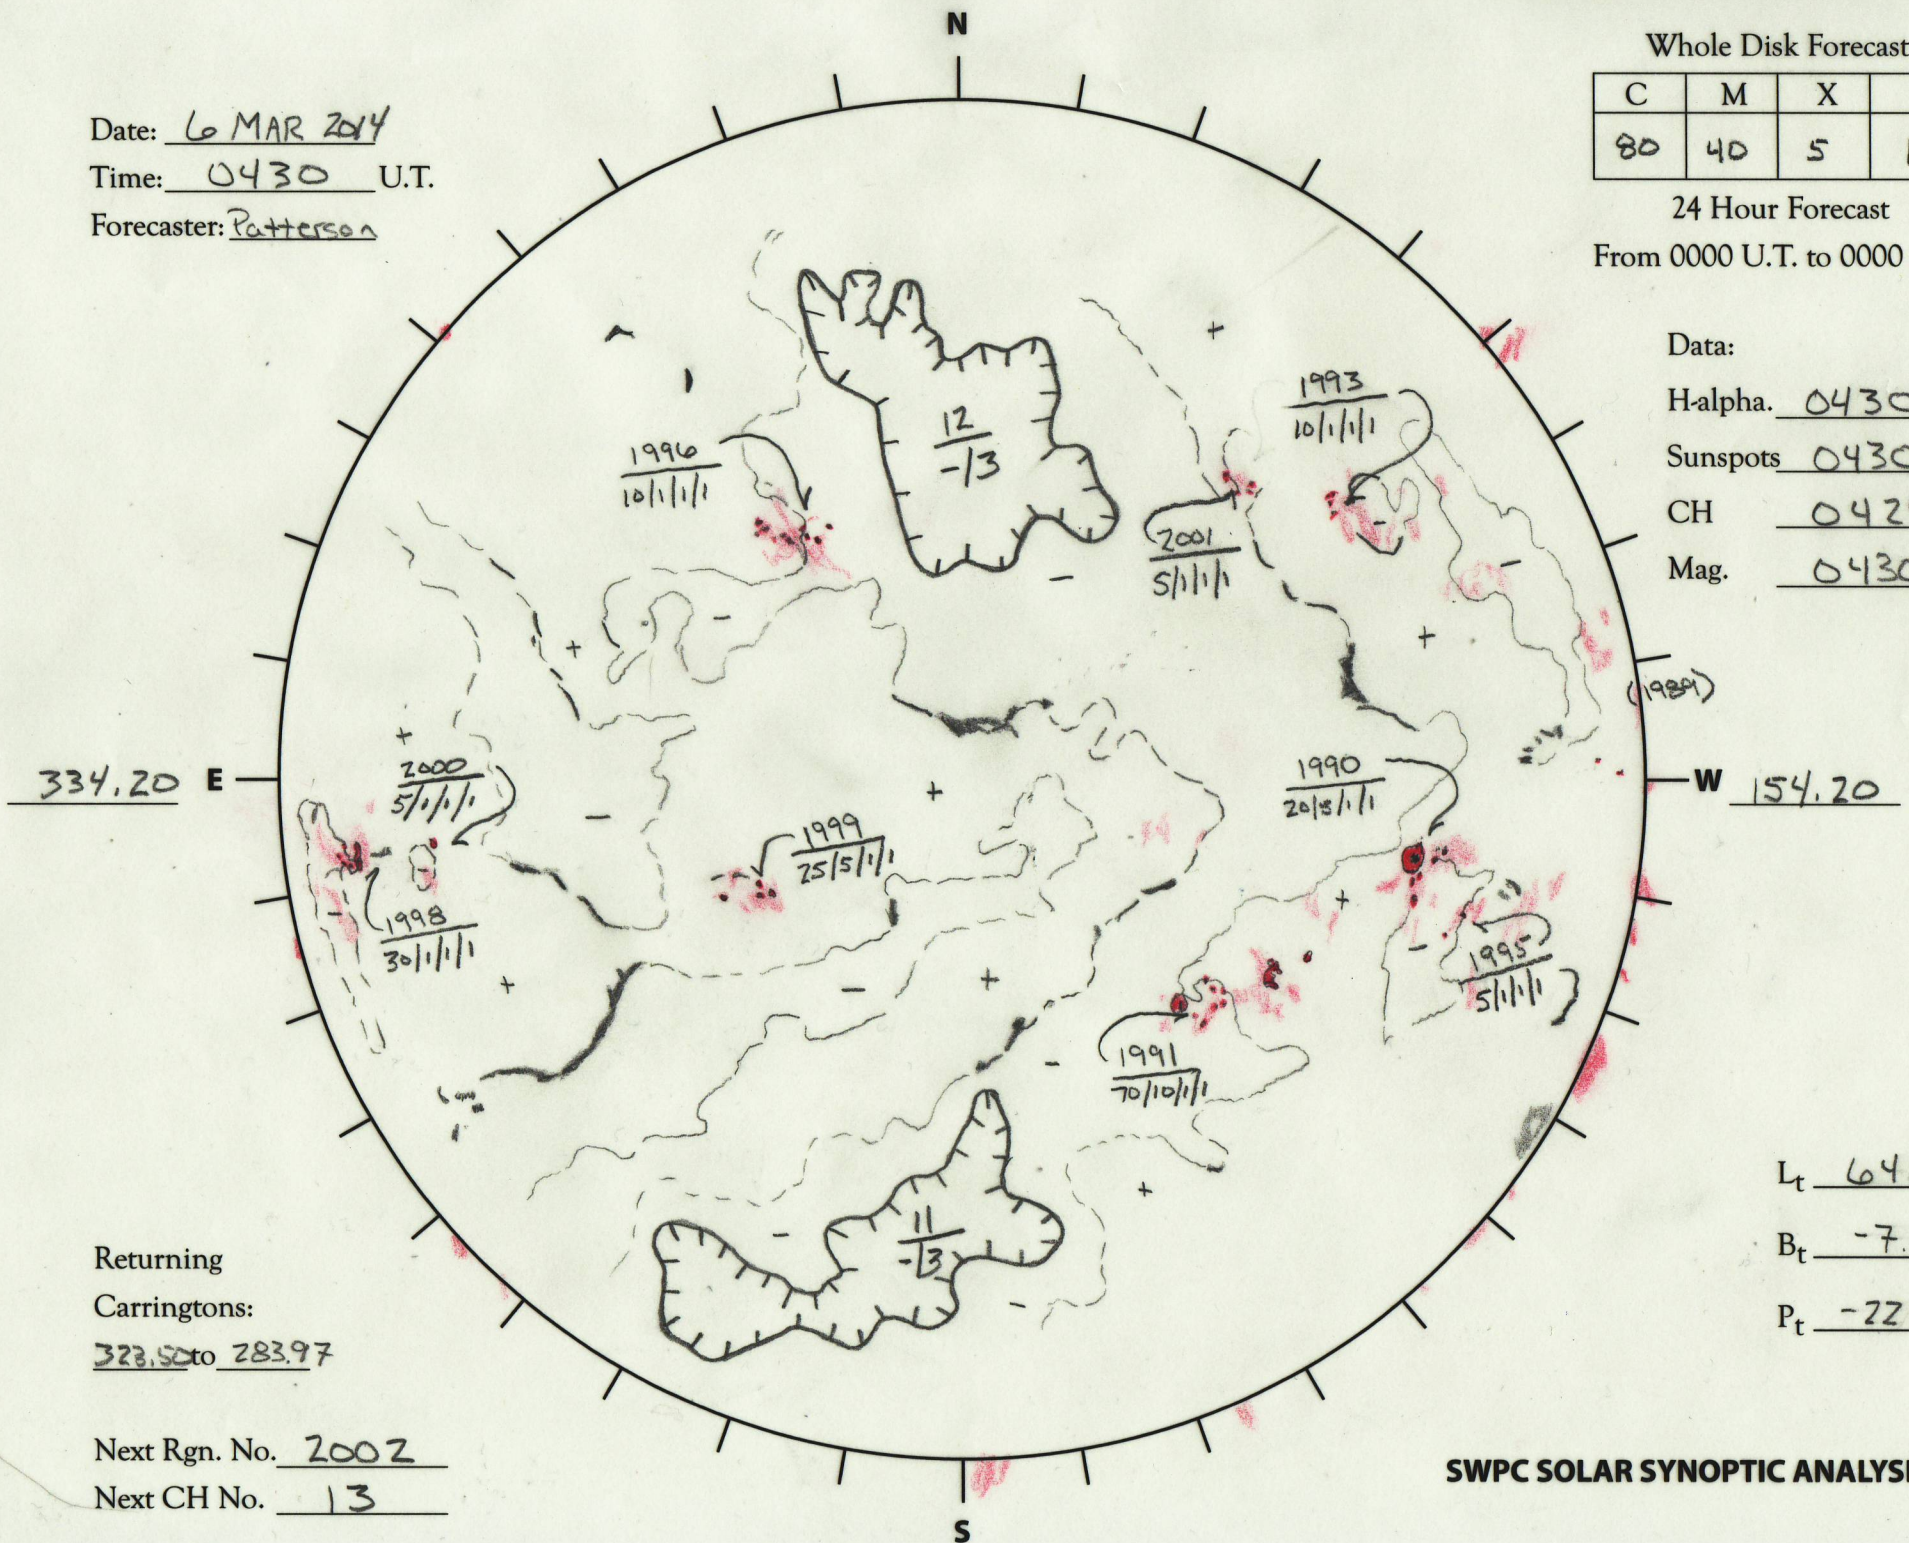

Date: 6 MAR 2014
 Time: 0430 U.T.
 Forecaster: Patterson

Whole Disk Forecast

| C | M | X | P |
|----|----|---|---|
| 80 | 40 | 5 | 1 |

24 Hour Forecast
 From 0000 U.T. to 0000 U.T.

Data:

H-alpha. 0430 U.T.

Sunspots 0430 U.T.

CH 0424 U.T.

Mag. 0430 U.T.

Returning
 Carringtons:
328.50 to 283.97

Next Rgn. No. 2002
 Next CH No. 13

L_t 64.20

B_t -7.25

P_t -22.71