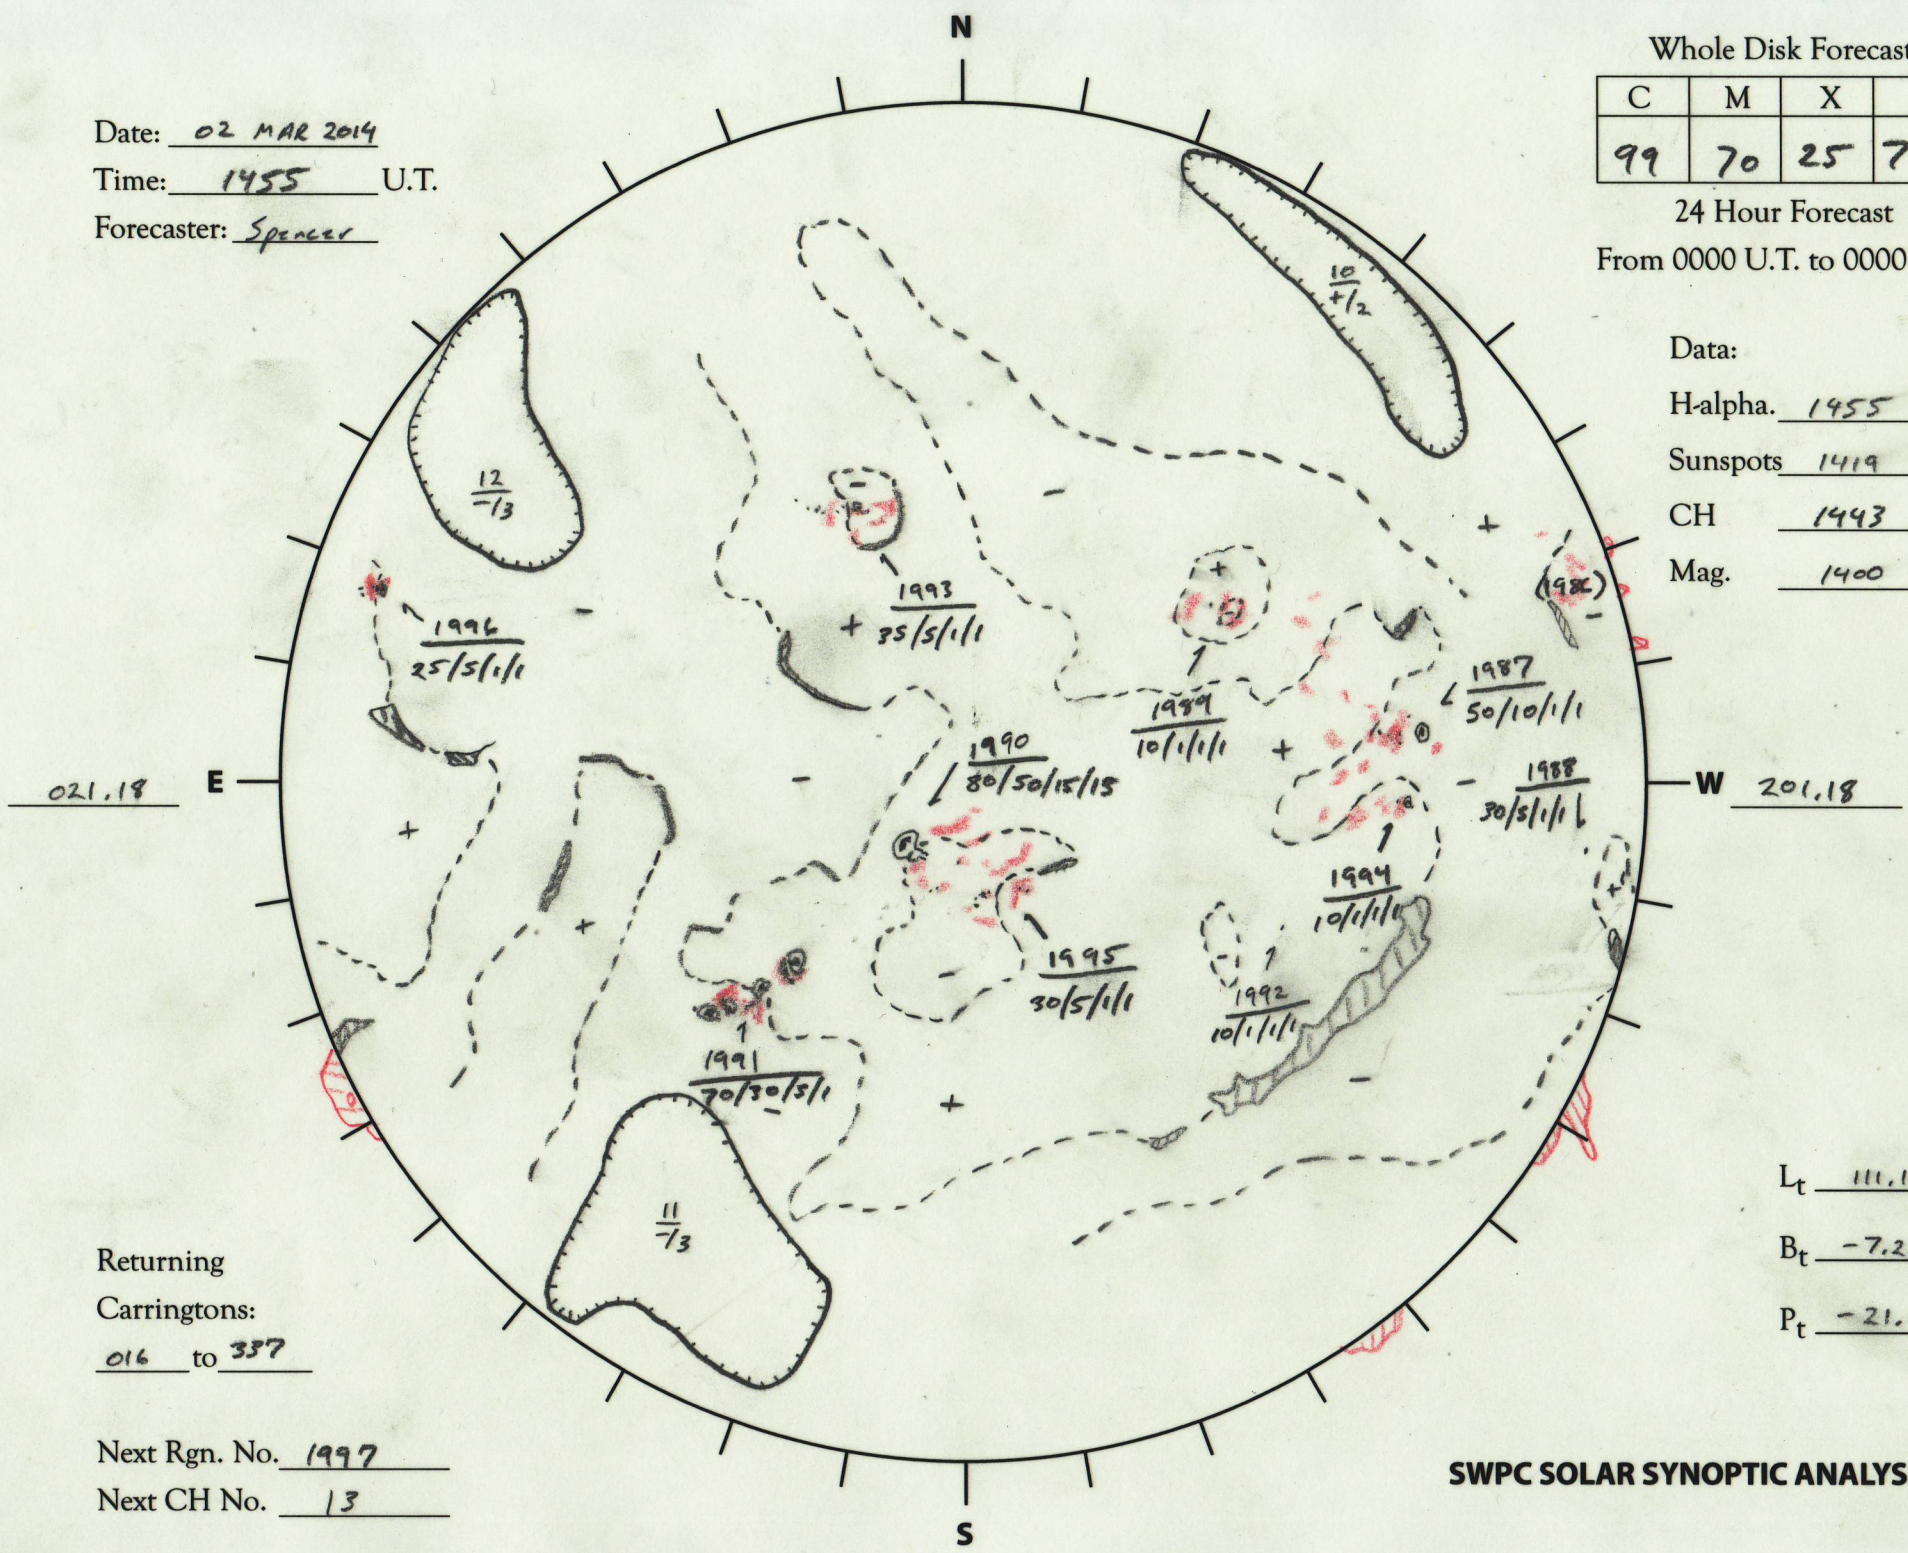

Date: 02 MAR 2014
 Time: 1455 U.T.
 Forecaster: Spencer

Whole Disk Forecast

C	M	X	P
99	70	25	70

24 Hour Forecast
 From 0000 U.T. to 0000 U.T.

Data:
 H-alpha. 1455 U.T.
 Sunspots 1419 U.T.
 CH 1443 U.T.
 Mag. 1400 U.T.

021.18

201.18

Returning Carringtons:
016 to 337

Next Rgn. No. 1997
 Next CH No. 13

L_t 111.18
 B_t -7.23
 P_t -21.89