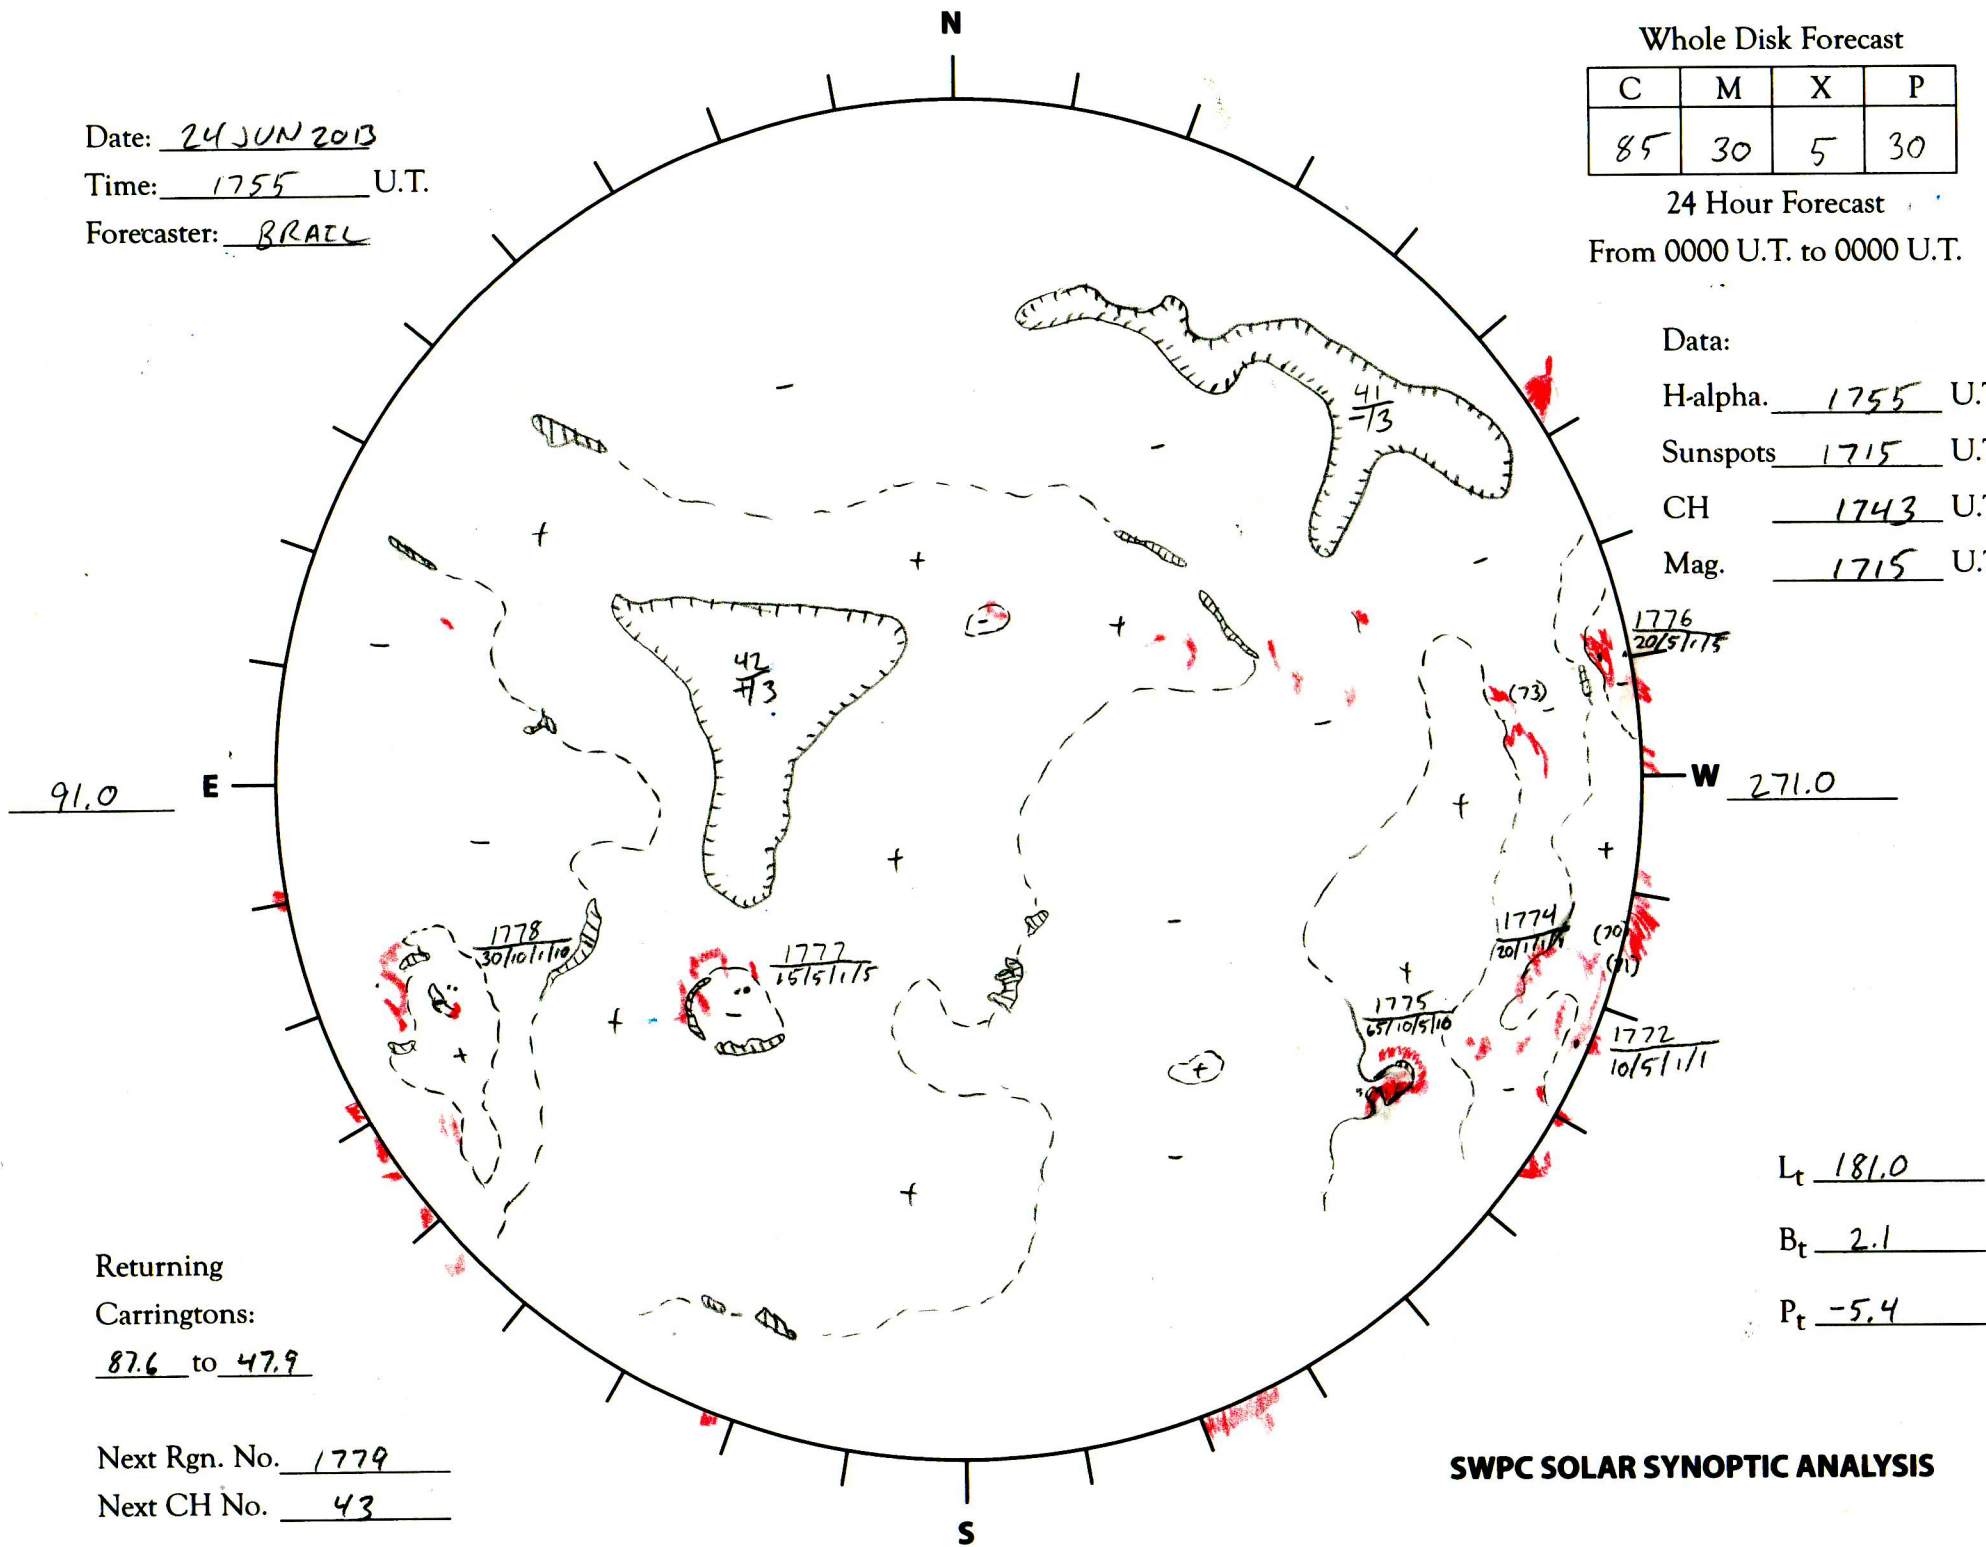

Date: 24 JUN 2013  
 Time: 1755 U.T.  
 Forecaster: BRAEL

Whole Disk Forecast

C	M	X	P
85	30	5	30

24 Hour Forecast  
 From 0000 U.T. to 0000 U.T.

Data:  
 H-alpha. 1755 U.T.  
 Sunspots 1715 U.T.  
 CH 1743 U.T.  
 Mag. 1715 U.T.

91.0 E

W 271.0

Returning  
 Carringtons:  
87.6 to 47.9

Next Rgn. No. 1779  
 Next CH No. 43

L<sub>t</sub> 181.0

B<sub>t</sub> 2.1

P<sub>t</sub> -5.4