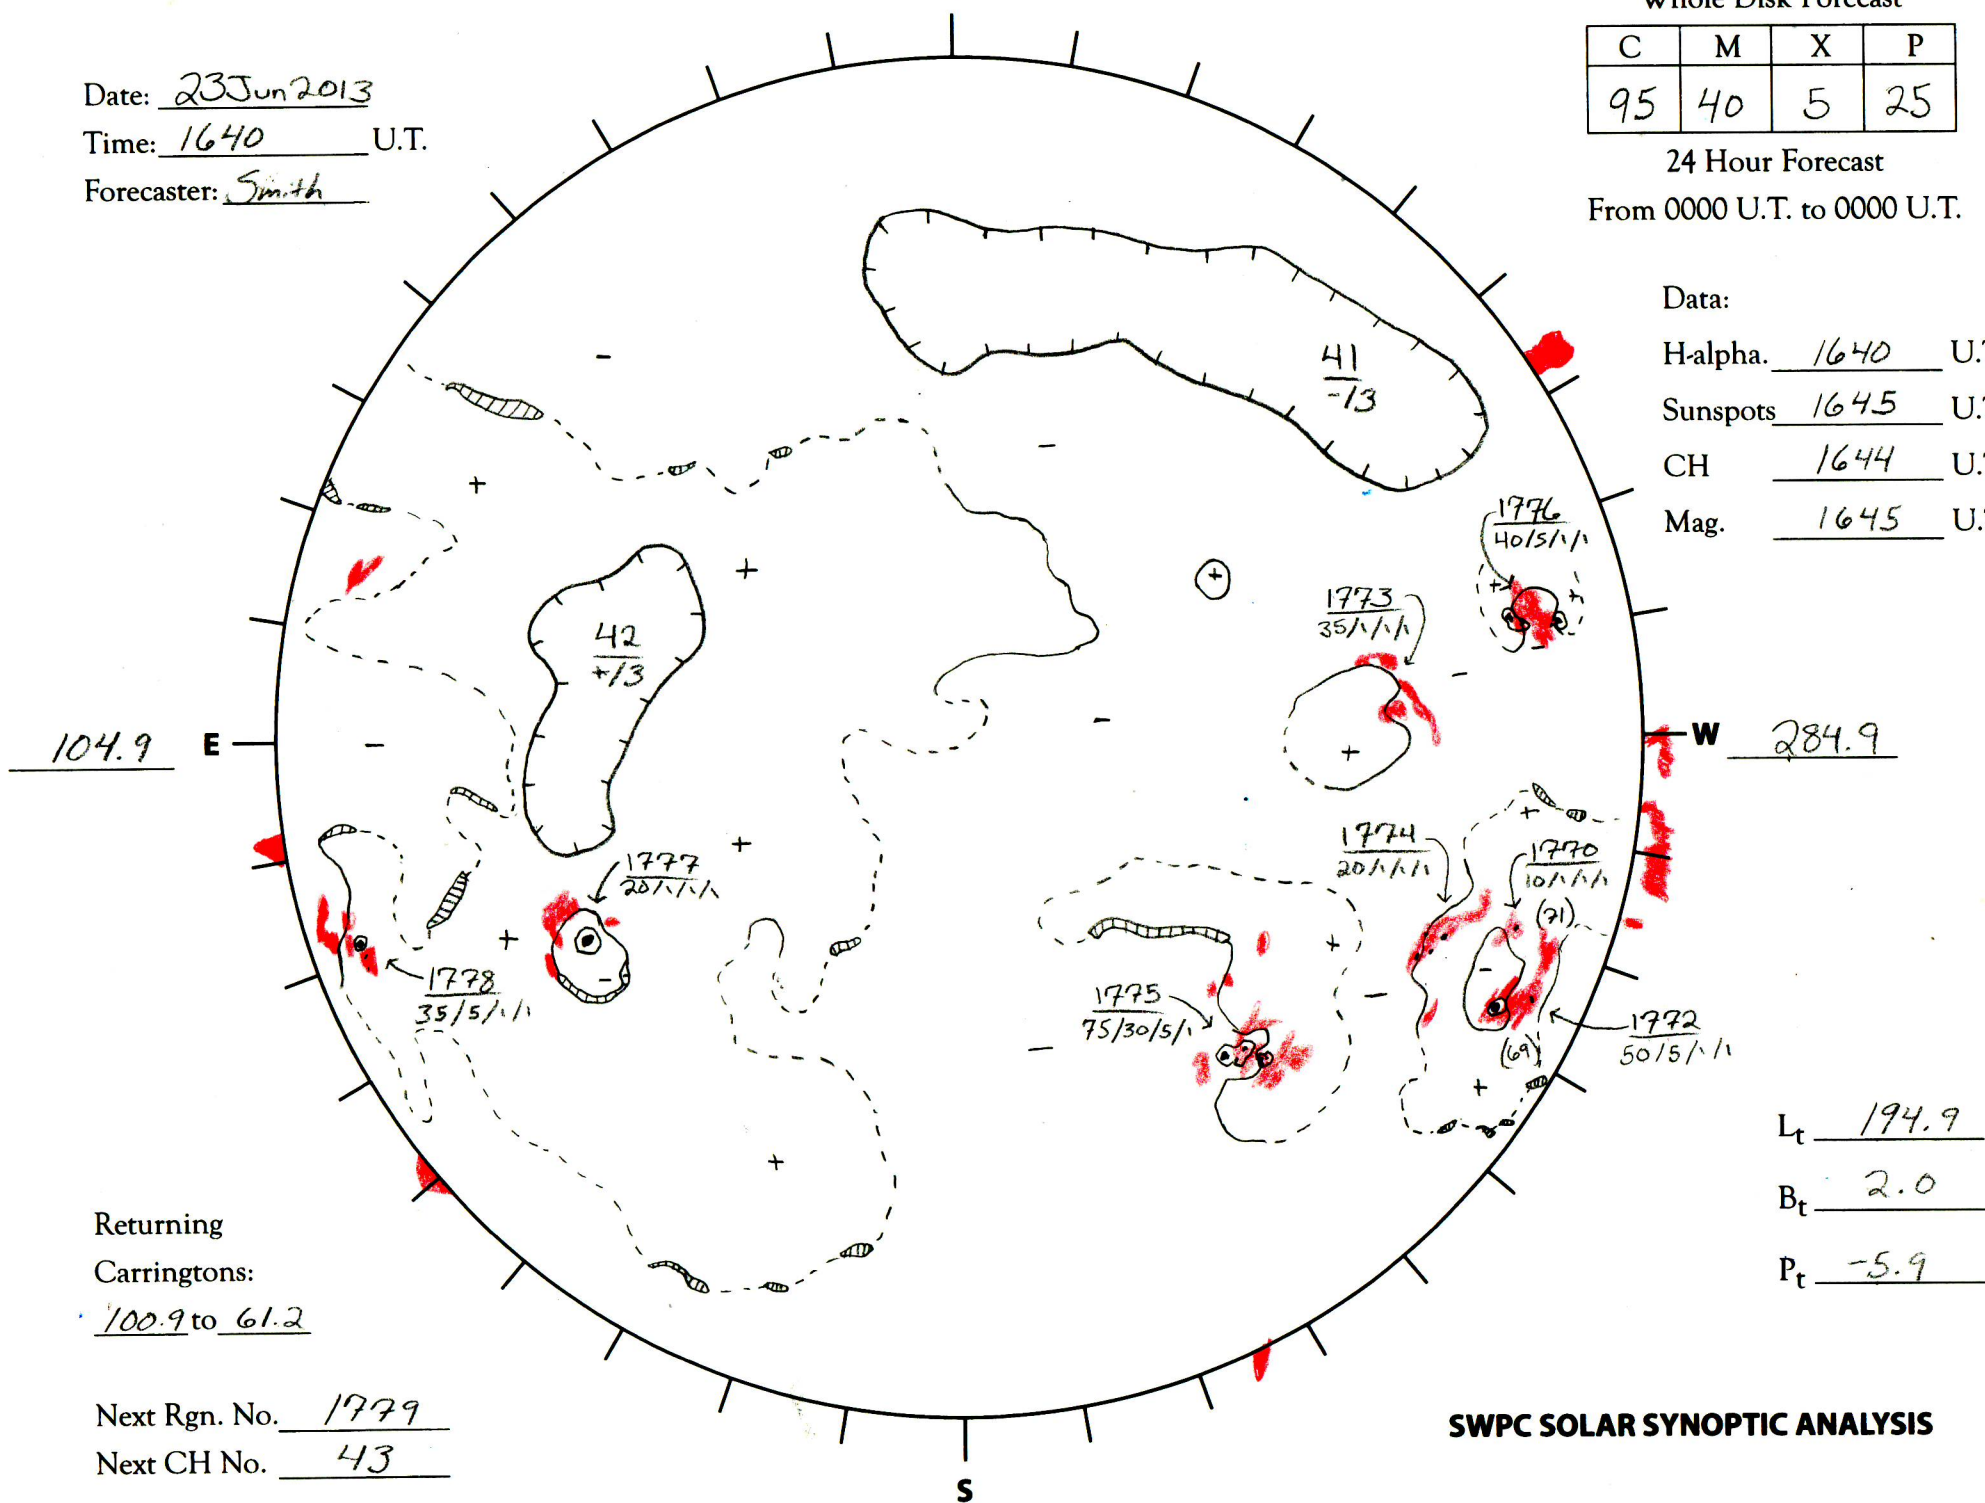

Whole Disk Forecast

C	M	X	P
95	40	5	25

24 Hour Forecast

From 0000 U.T. to 0000 U.T.

Data:

H-alpha. 1640 U.T.

Sunspots 1645 U.T.

CH 1644 U.T.

Mag. 1645 U.T.

Date: 23 Jun 2013

Time: 1640 U.T.

Forecaster: Smith

104.9 E

W 284.9

Returning Carringtons: 100.9 to 61.2

Next Rgn. No. 1779
Next CH No. 43

L_t 194.9
B_t 2.0
P_t -5.9