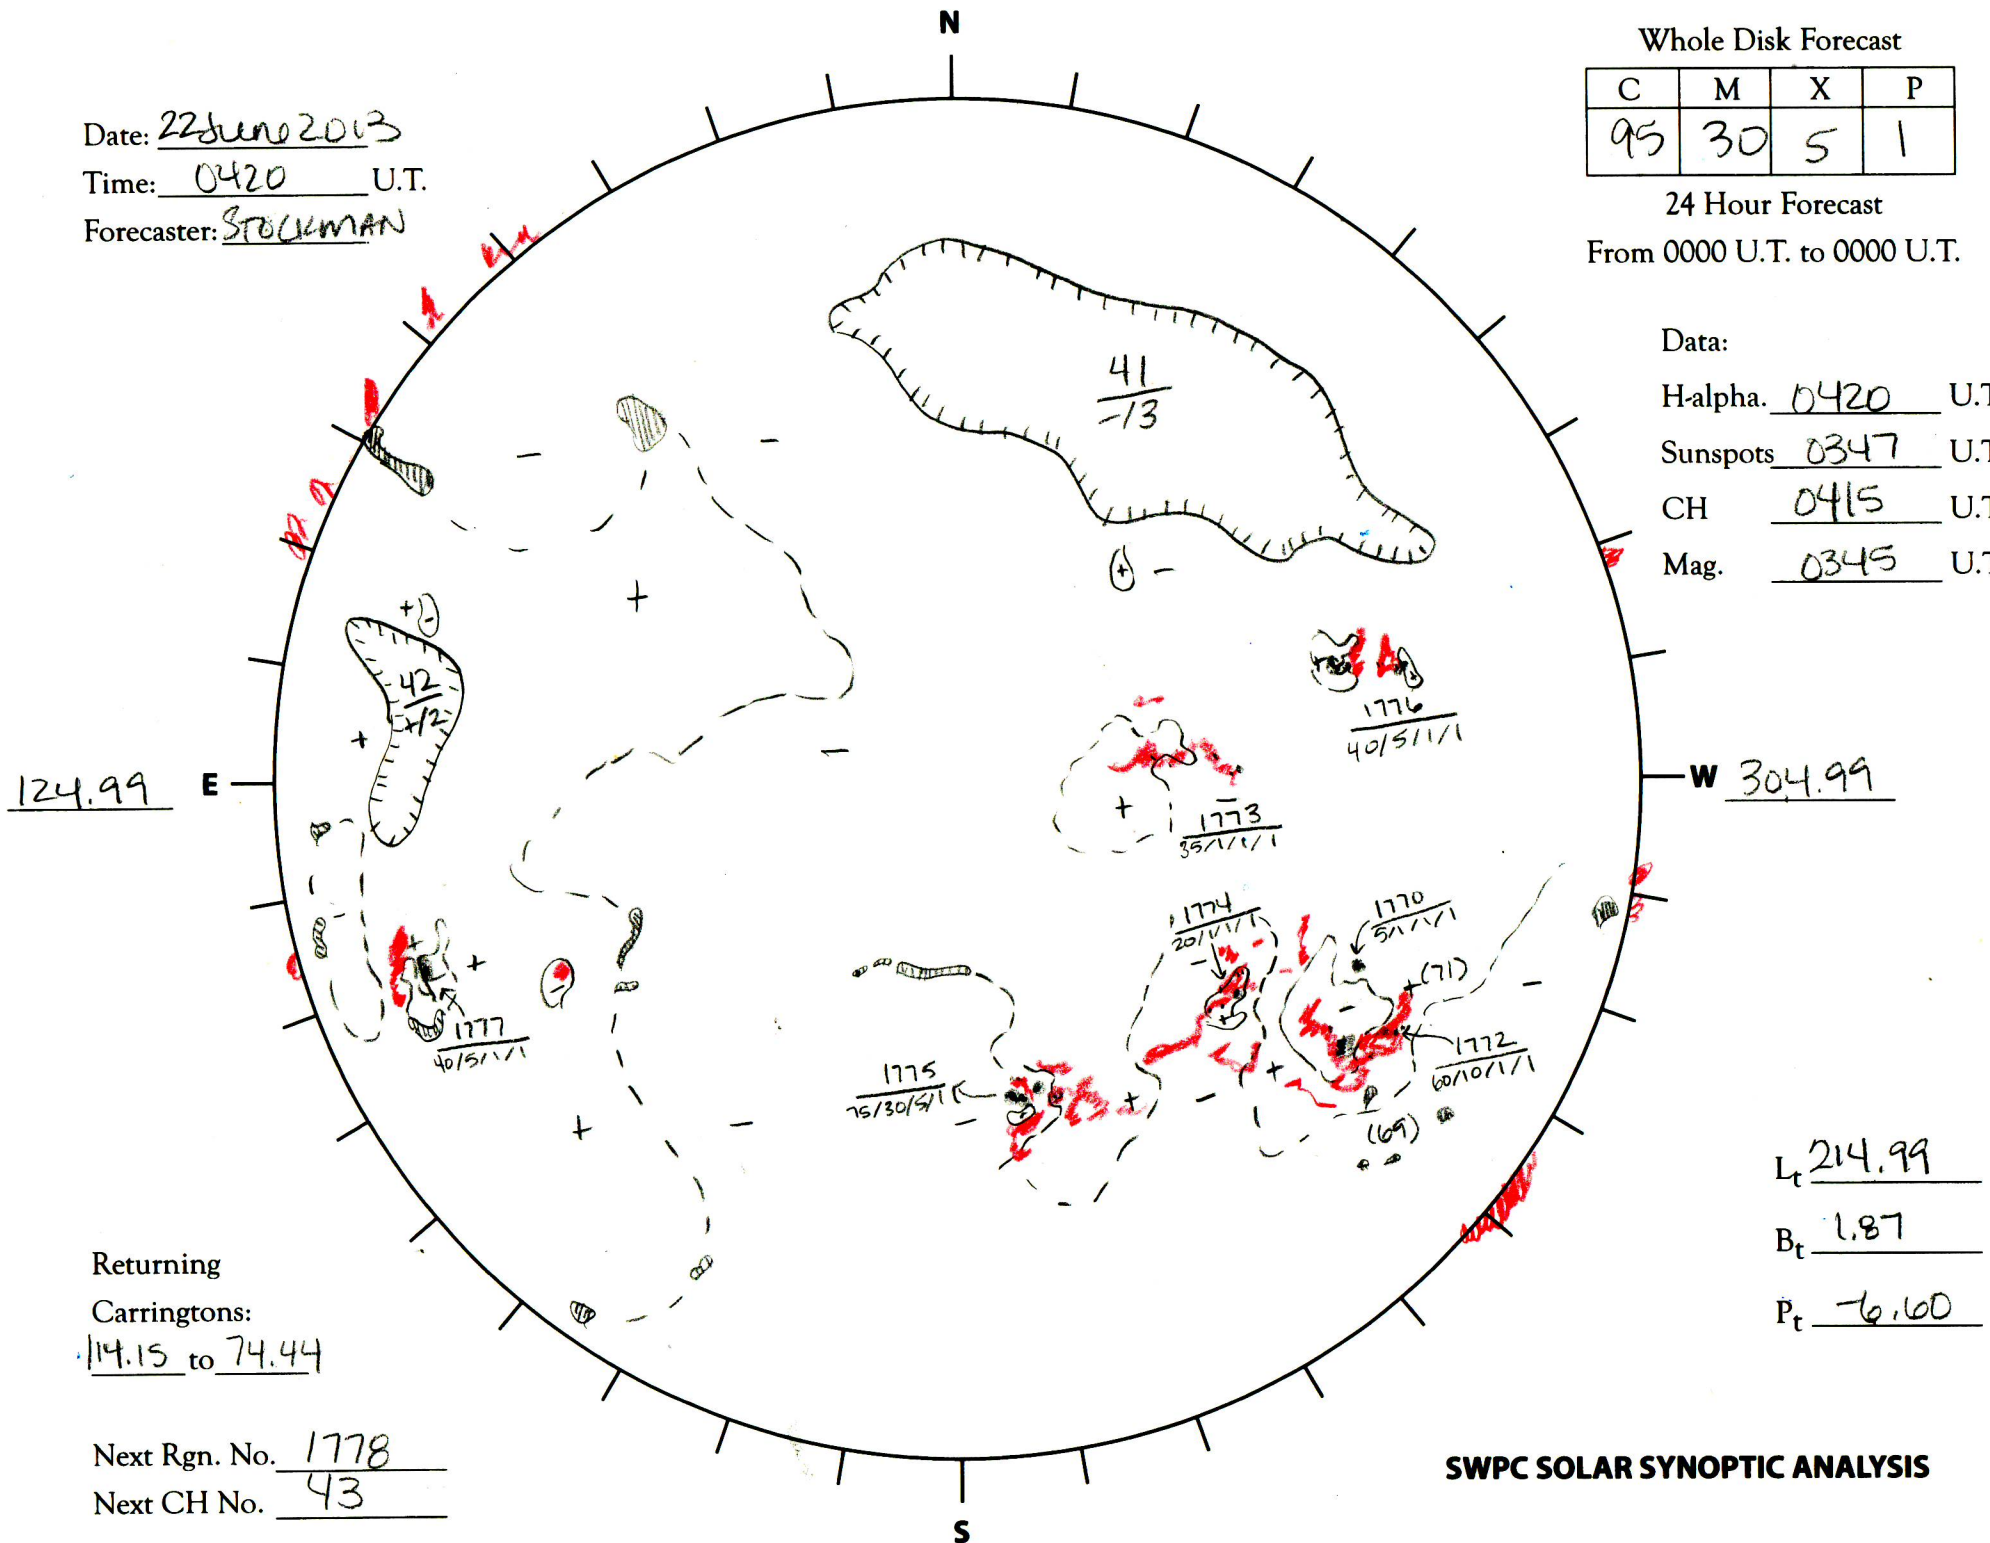

Date: 22 June 2013
 Time: 0420 U.T.
 Forecaster: STOLMAN

Whole Disk Forecast

C	M	X	P
95	30	5	1

24 Hour Forecast
 From 0000 U.T. to 0000 U.T.

Data:

H-alpha. 0420 U.T.

Sunspots 0347 U.T.

CH 0415 U.T.

Mag. 0345 U.T.

Returning
 Carringtons:
14.15 to 74.44

Next Rgn. No. 1778
 Next CH No. 43

L 214.99
 B 1.87
 P -6.60