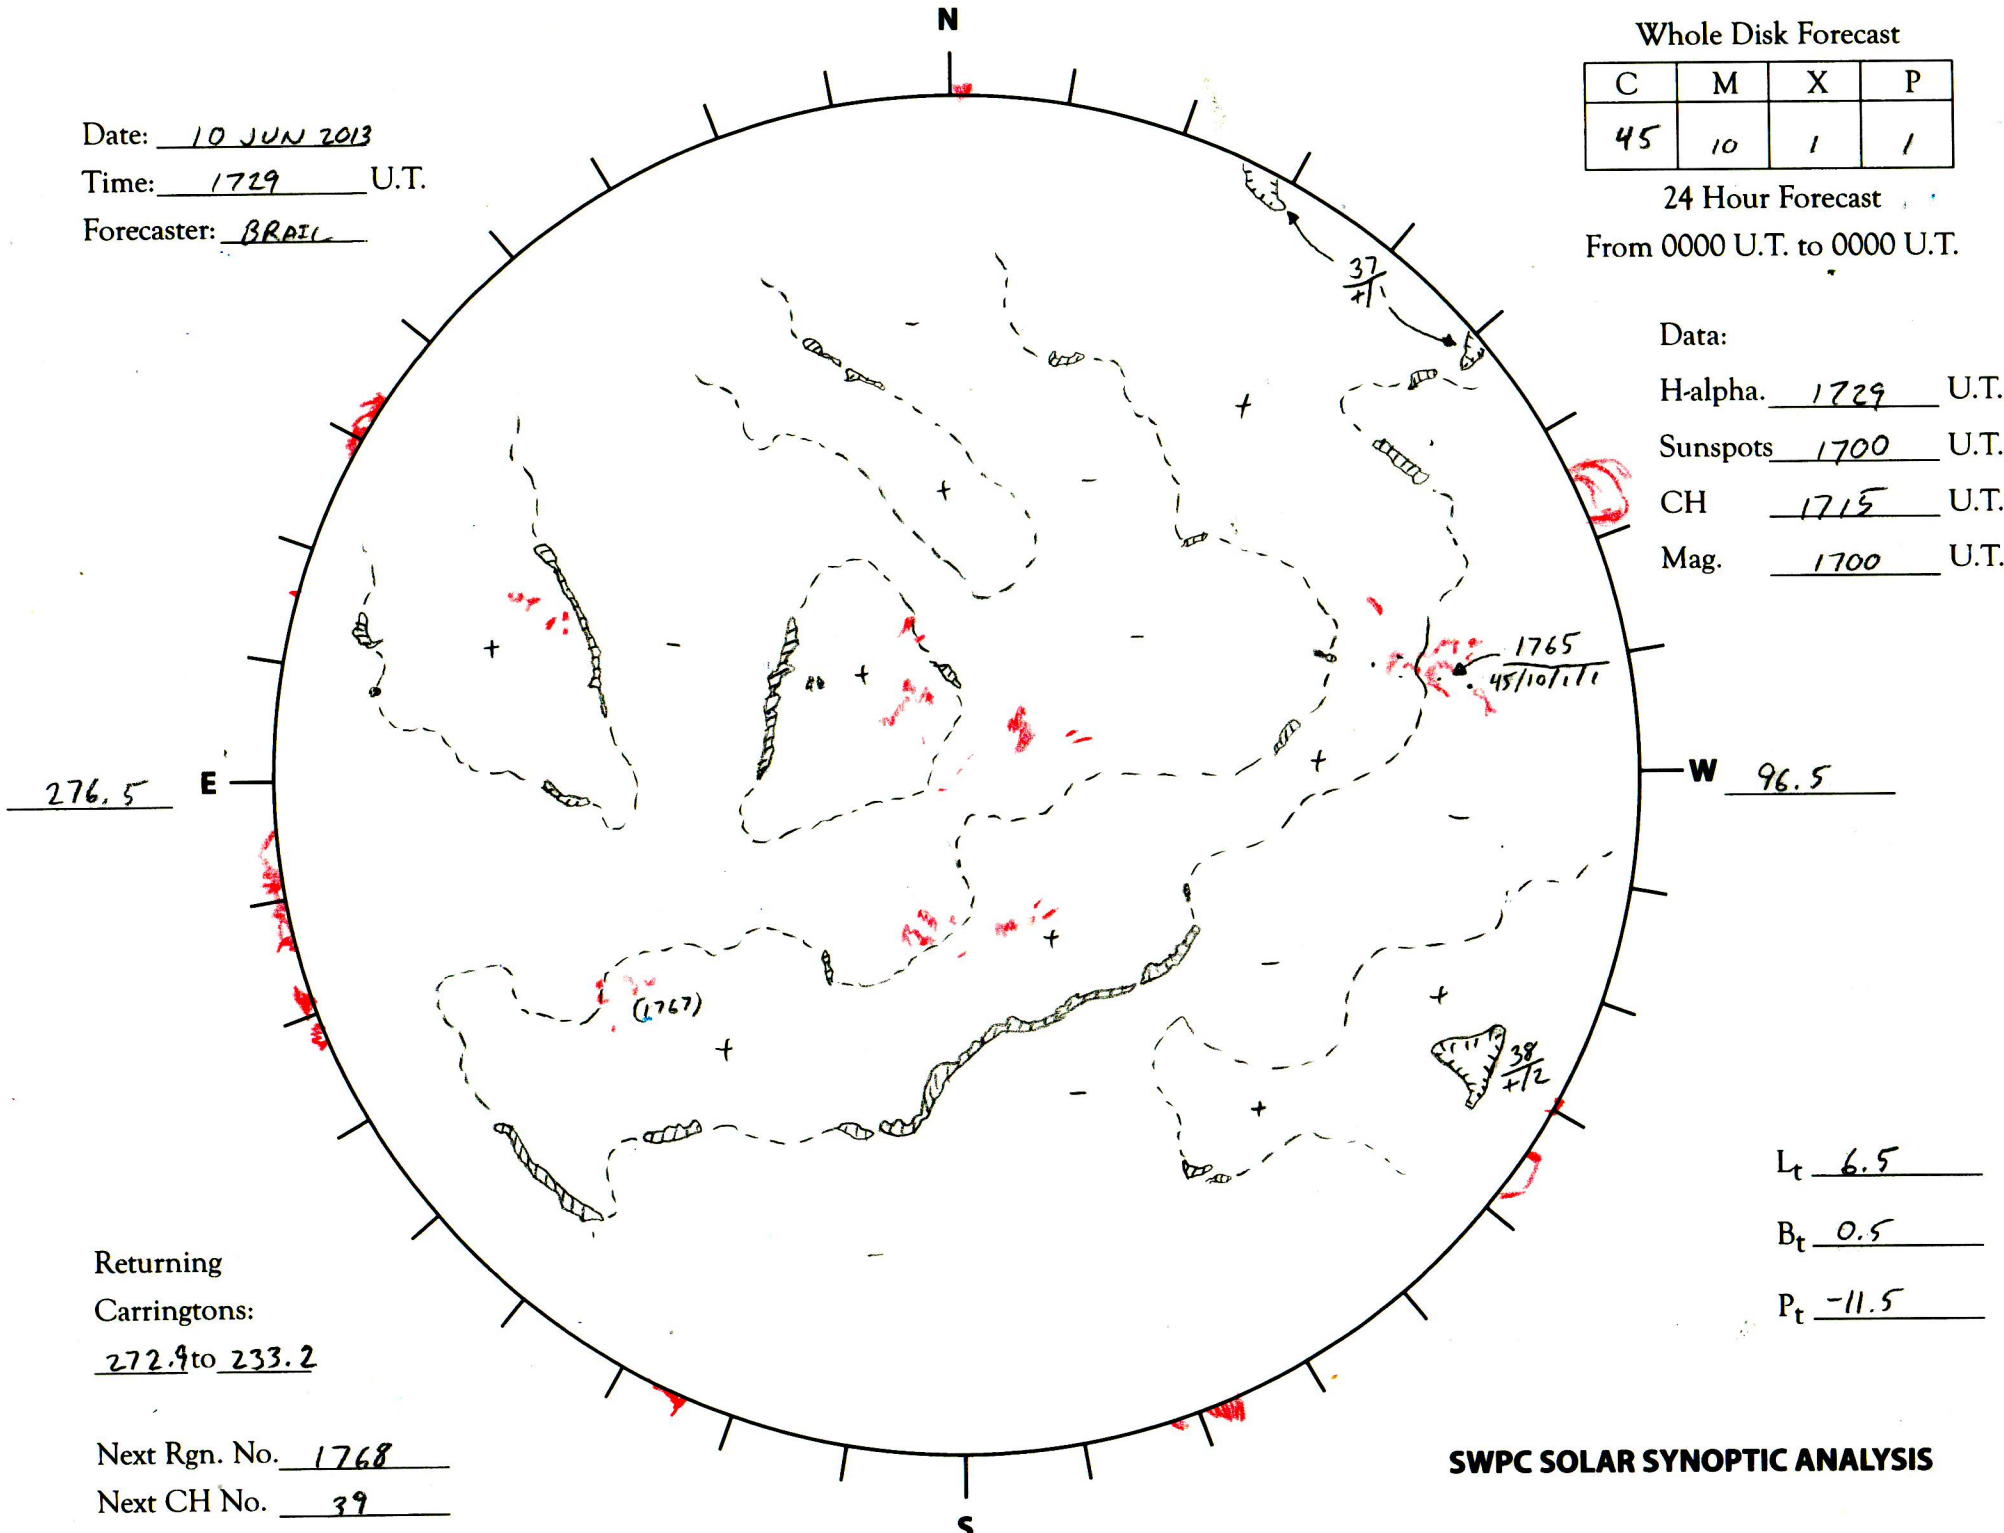

Date: 10 JUN 2013
 Time: 1729 U.T.
 Forecaster: BRAIL

Whole Disk Forecast

C	M	X	P
45	10	1	1

24 Hour Forecast
 From 0000 U.T. to 0000 U.T.

Data:
 H-alpha. 1729 U.T.
 Sunspots 1700 U.T.
 CH 1715 U.T.
 Mag. 1700 U.T.

276.5 E

W 96.5

Returning
 Carringtons:
272.9 to 233.2

L_t 6.5
 B_t 0.5
 P_t -11.5

Next Rgn. No. 1768
 Next CH No. 39