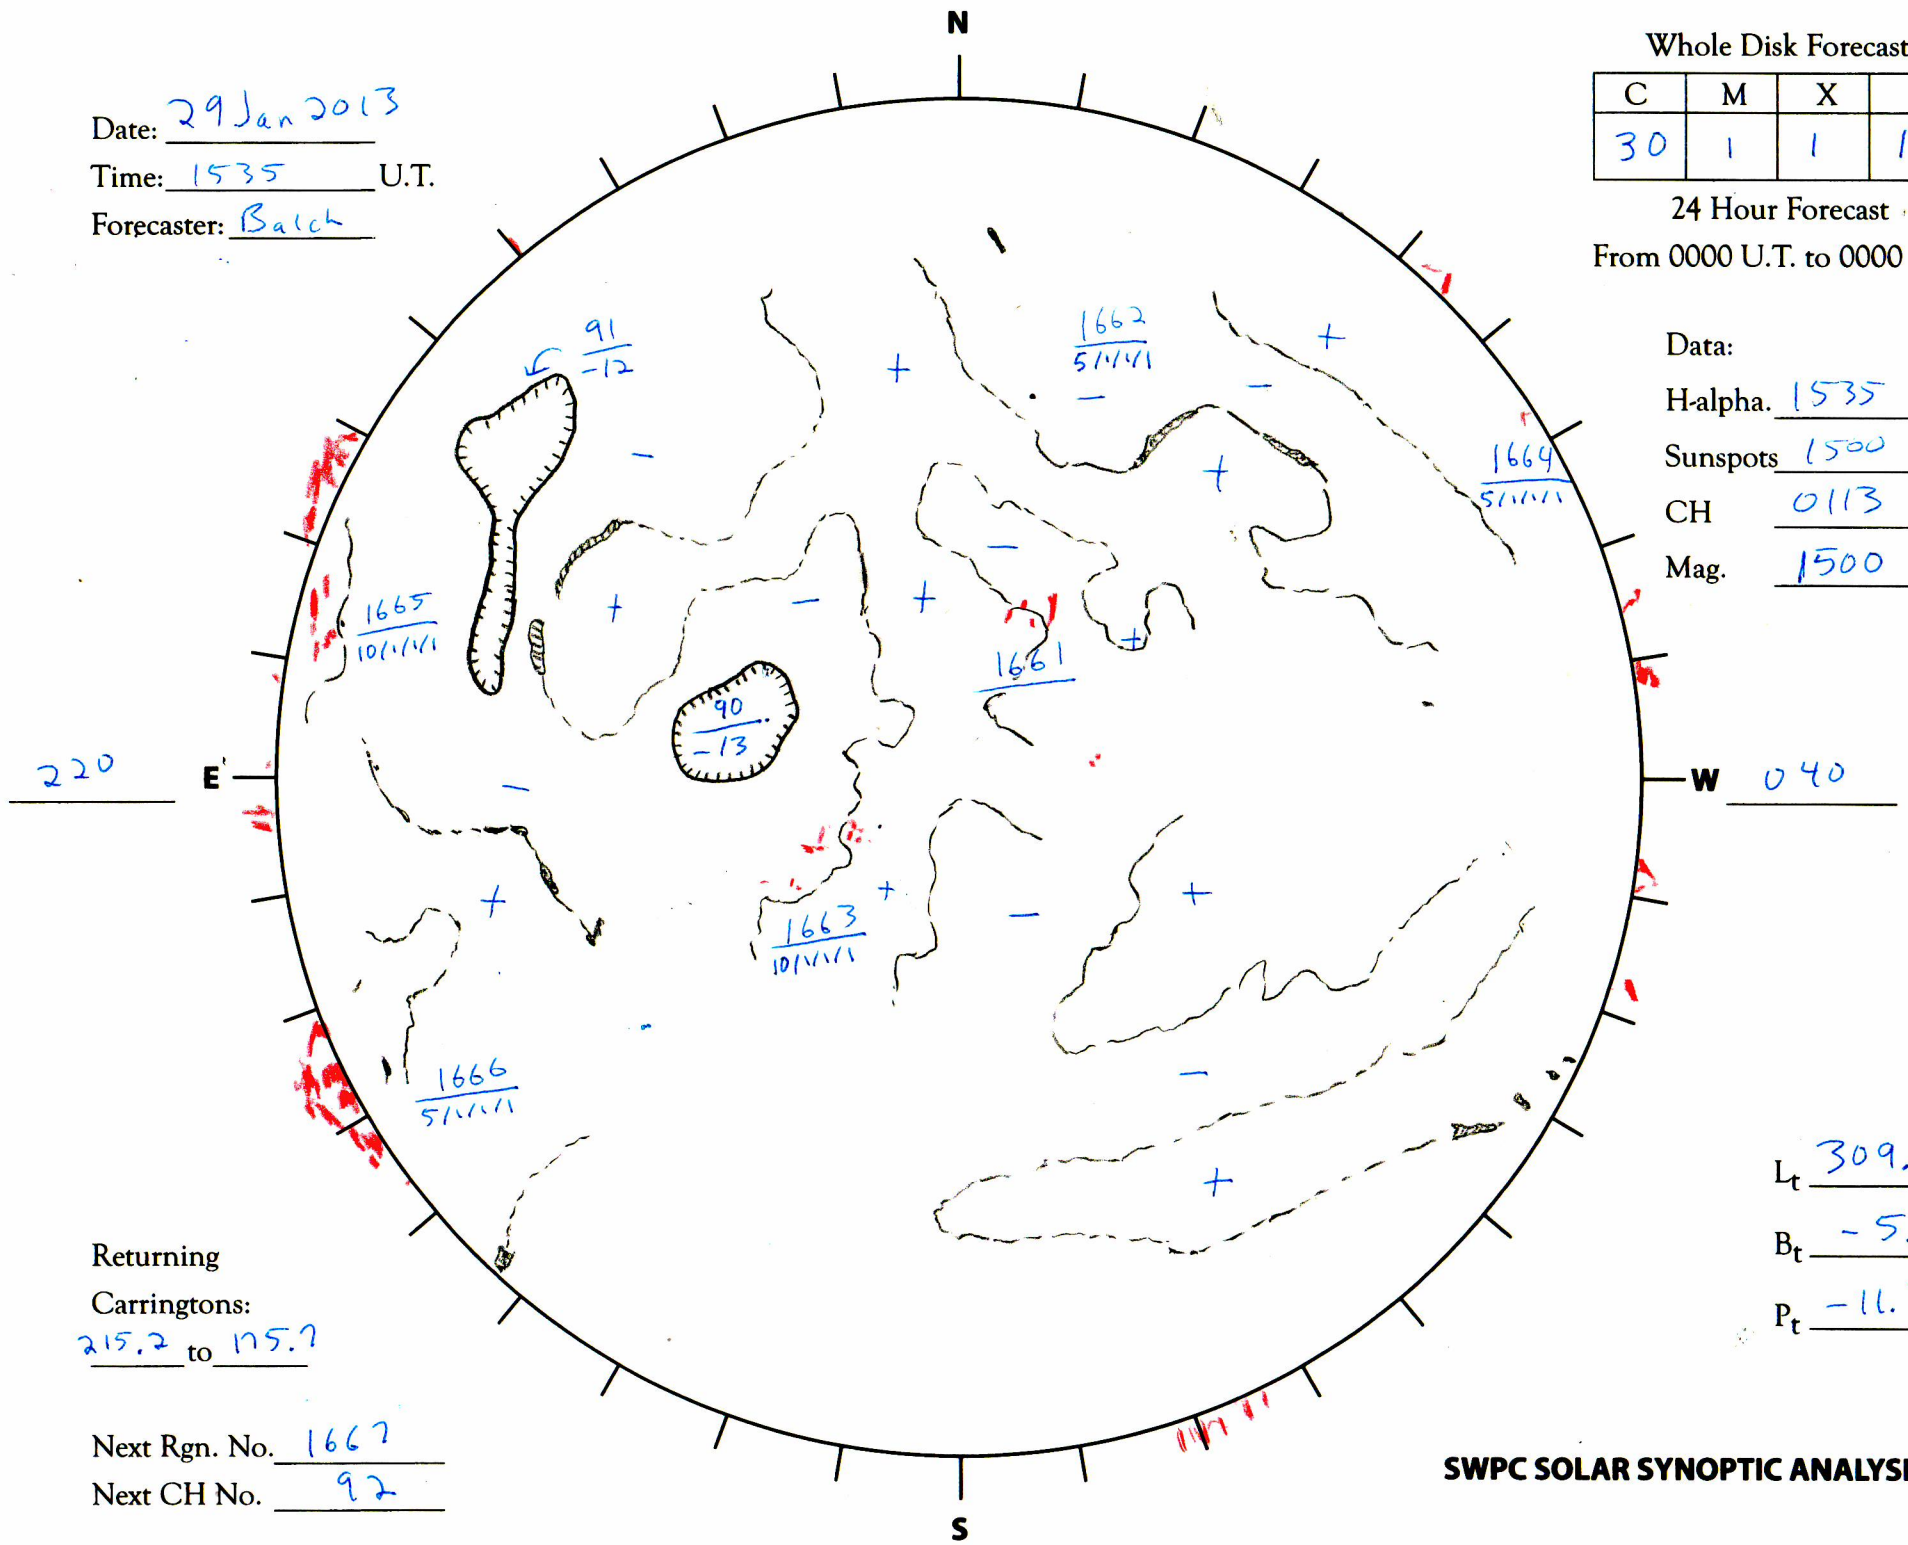

Date: 29 Jan 2013  
 Time: 1535 U.T.  
 Forecaster: Balch

Whole Disk Forecast

C	M	X	P
30	1	1	1

24 Hour Forecast  
 From 0000 U.T. to 0000 U.T.

Data:  
 H-alpha. 1535 U.T.  
 Sunspots 1500 U.T.  
 CH 0113 U.T.  
 Mag. 1500 U.T.

Returning  
 Carringtons:  
215.2 to 175.7

Next Rgn. No. 1667  
 Next CH No. 92

$L_t$  309.8  
 $B_t$  -5.9  
 $P_t$  -11.3