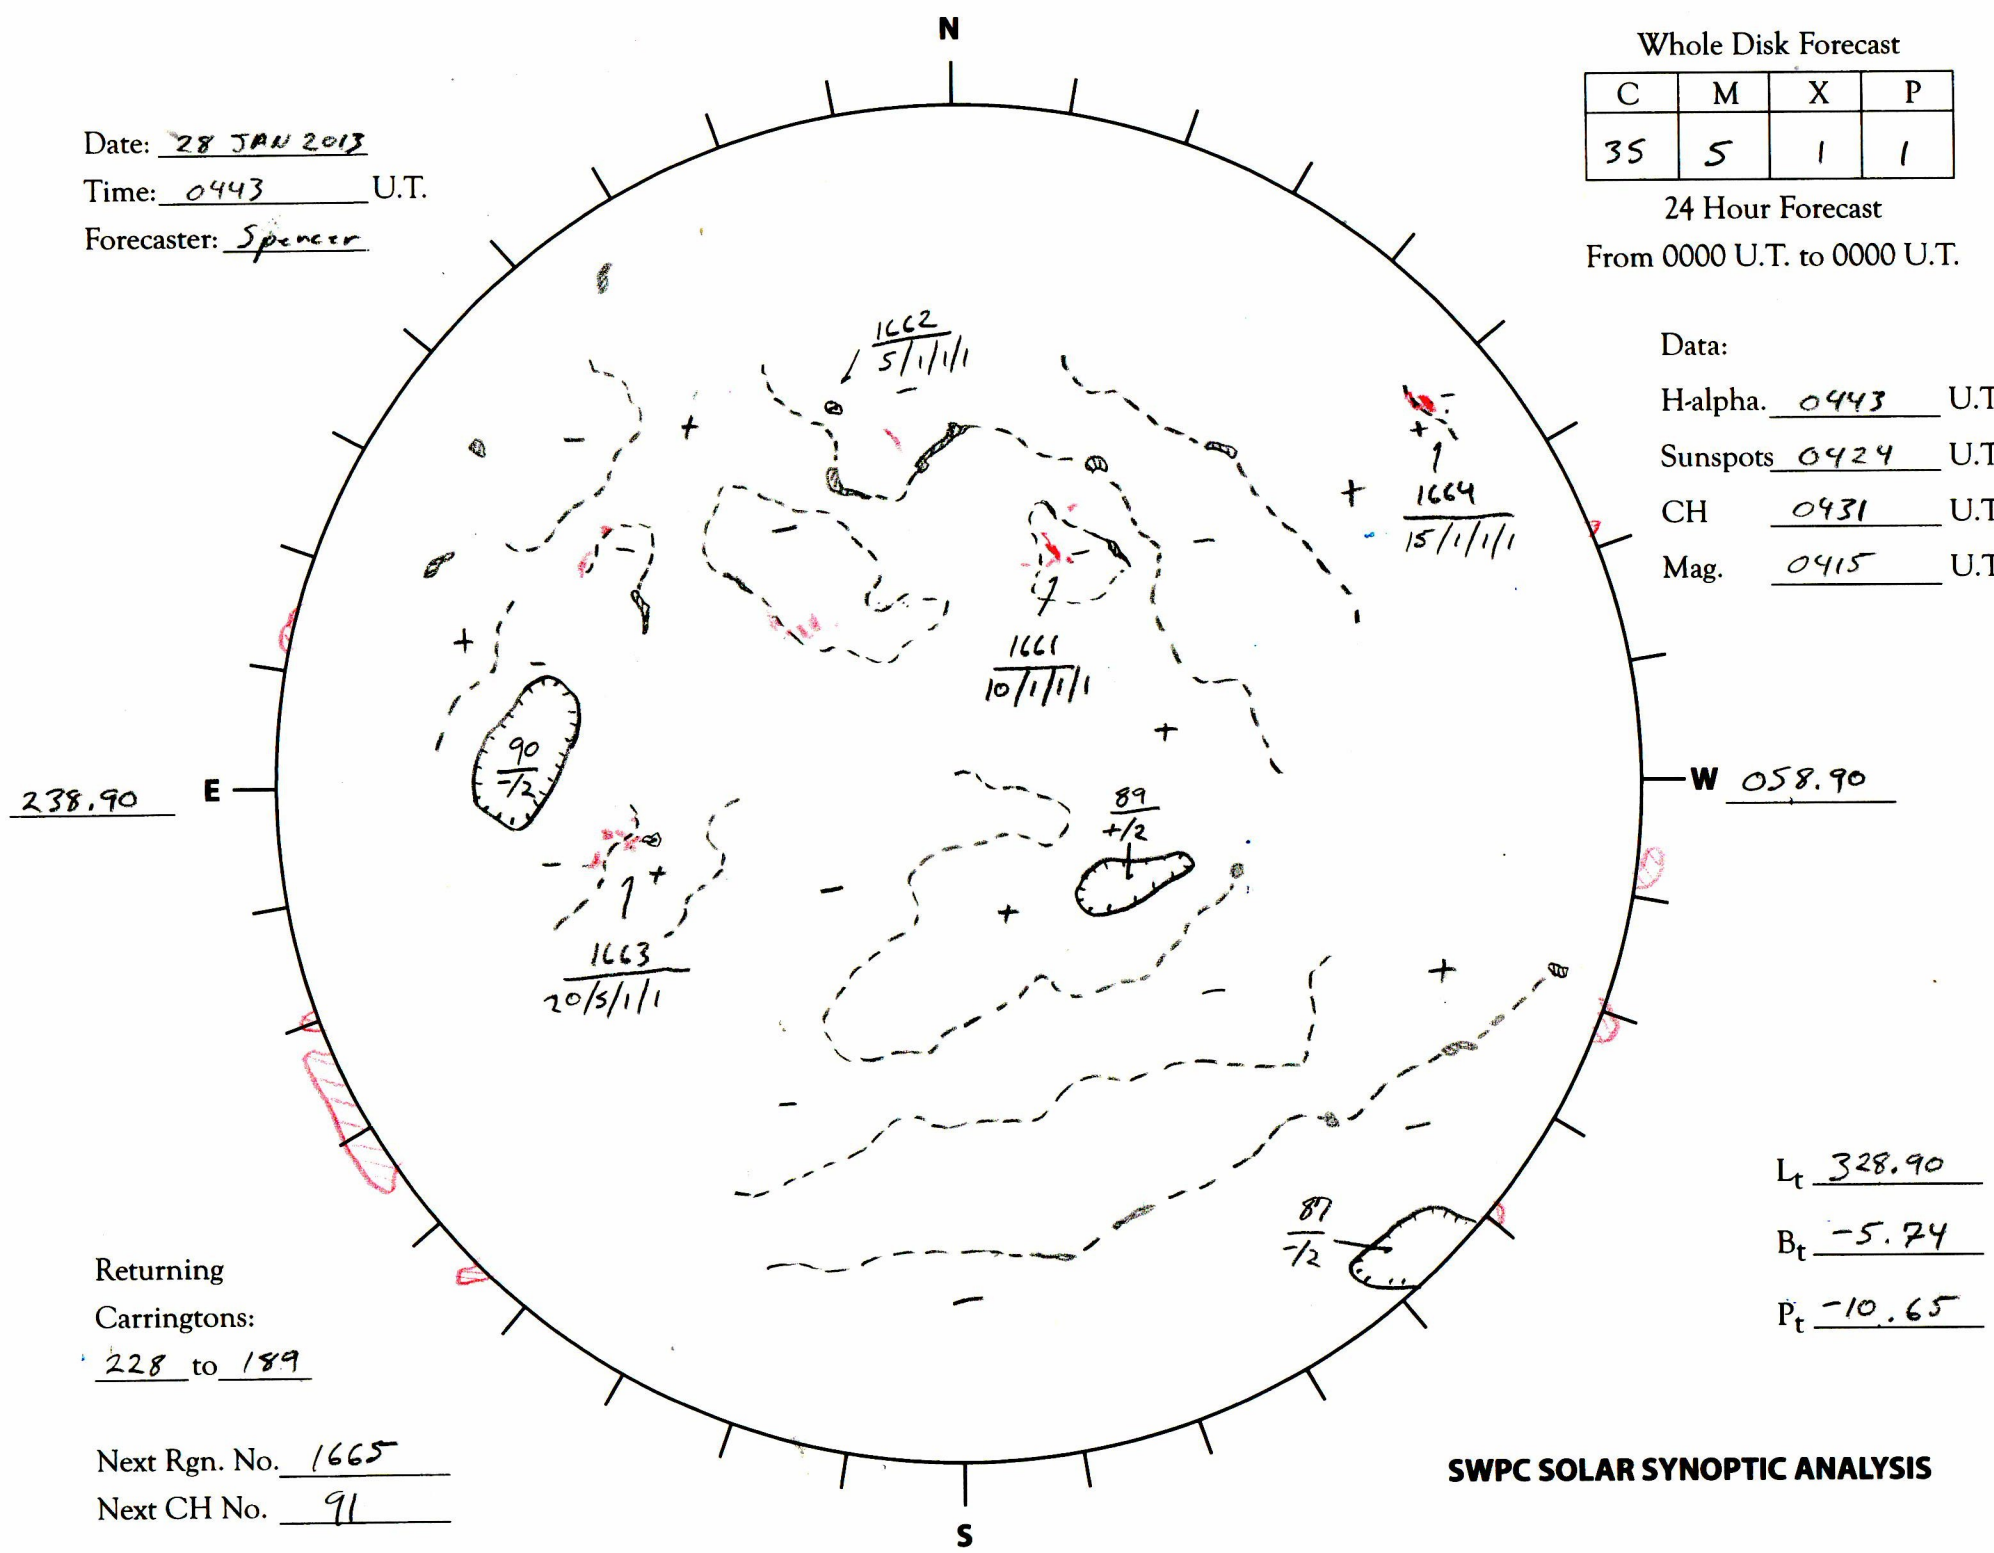

Date: 28 JAN 2013
 Time: 0443 U.T.
 Forecaster: Spencer

Whole Disk Forecast

C	M	X	P
35	5	1	1

24 Hour Forecast
 From 0000 U.T. to 0000 U.T.

Data:
 H-alpha. 0443 U.T.
 Sunspots 0424 U.T.
 CH 0431 U.T.
 Mag. 0415 U.T.

Returning
 Carringtons:
228 to 189

Next Rgn. No. 1665
 Next CH No. 91

L_t 328.90
 B_t -5.74
 P_t -10.65