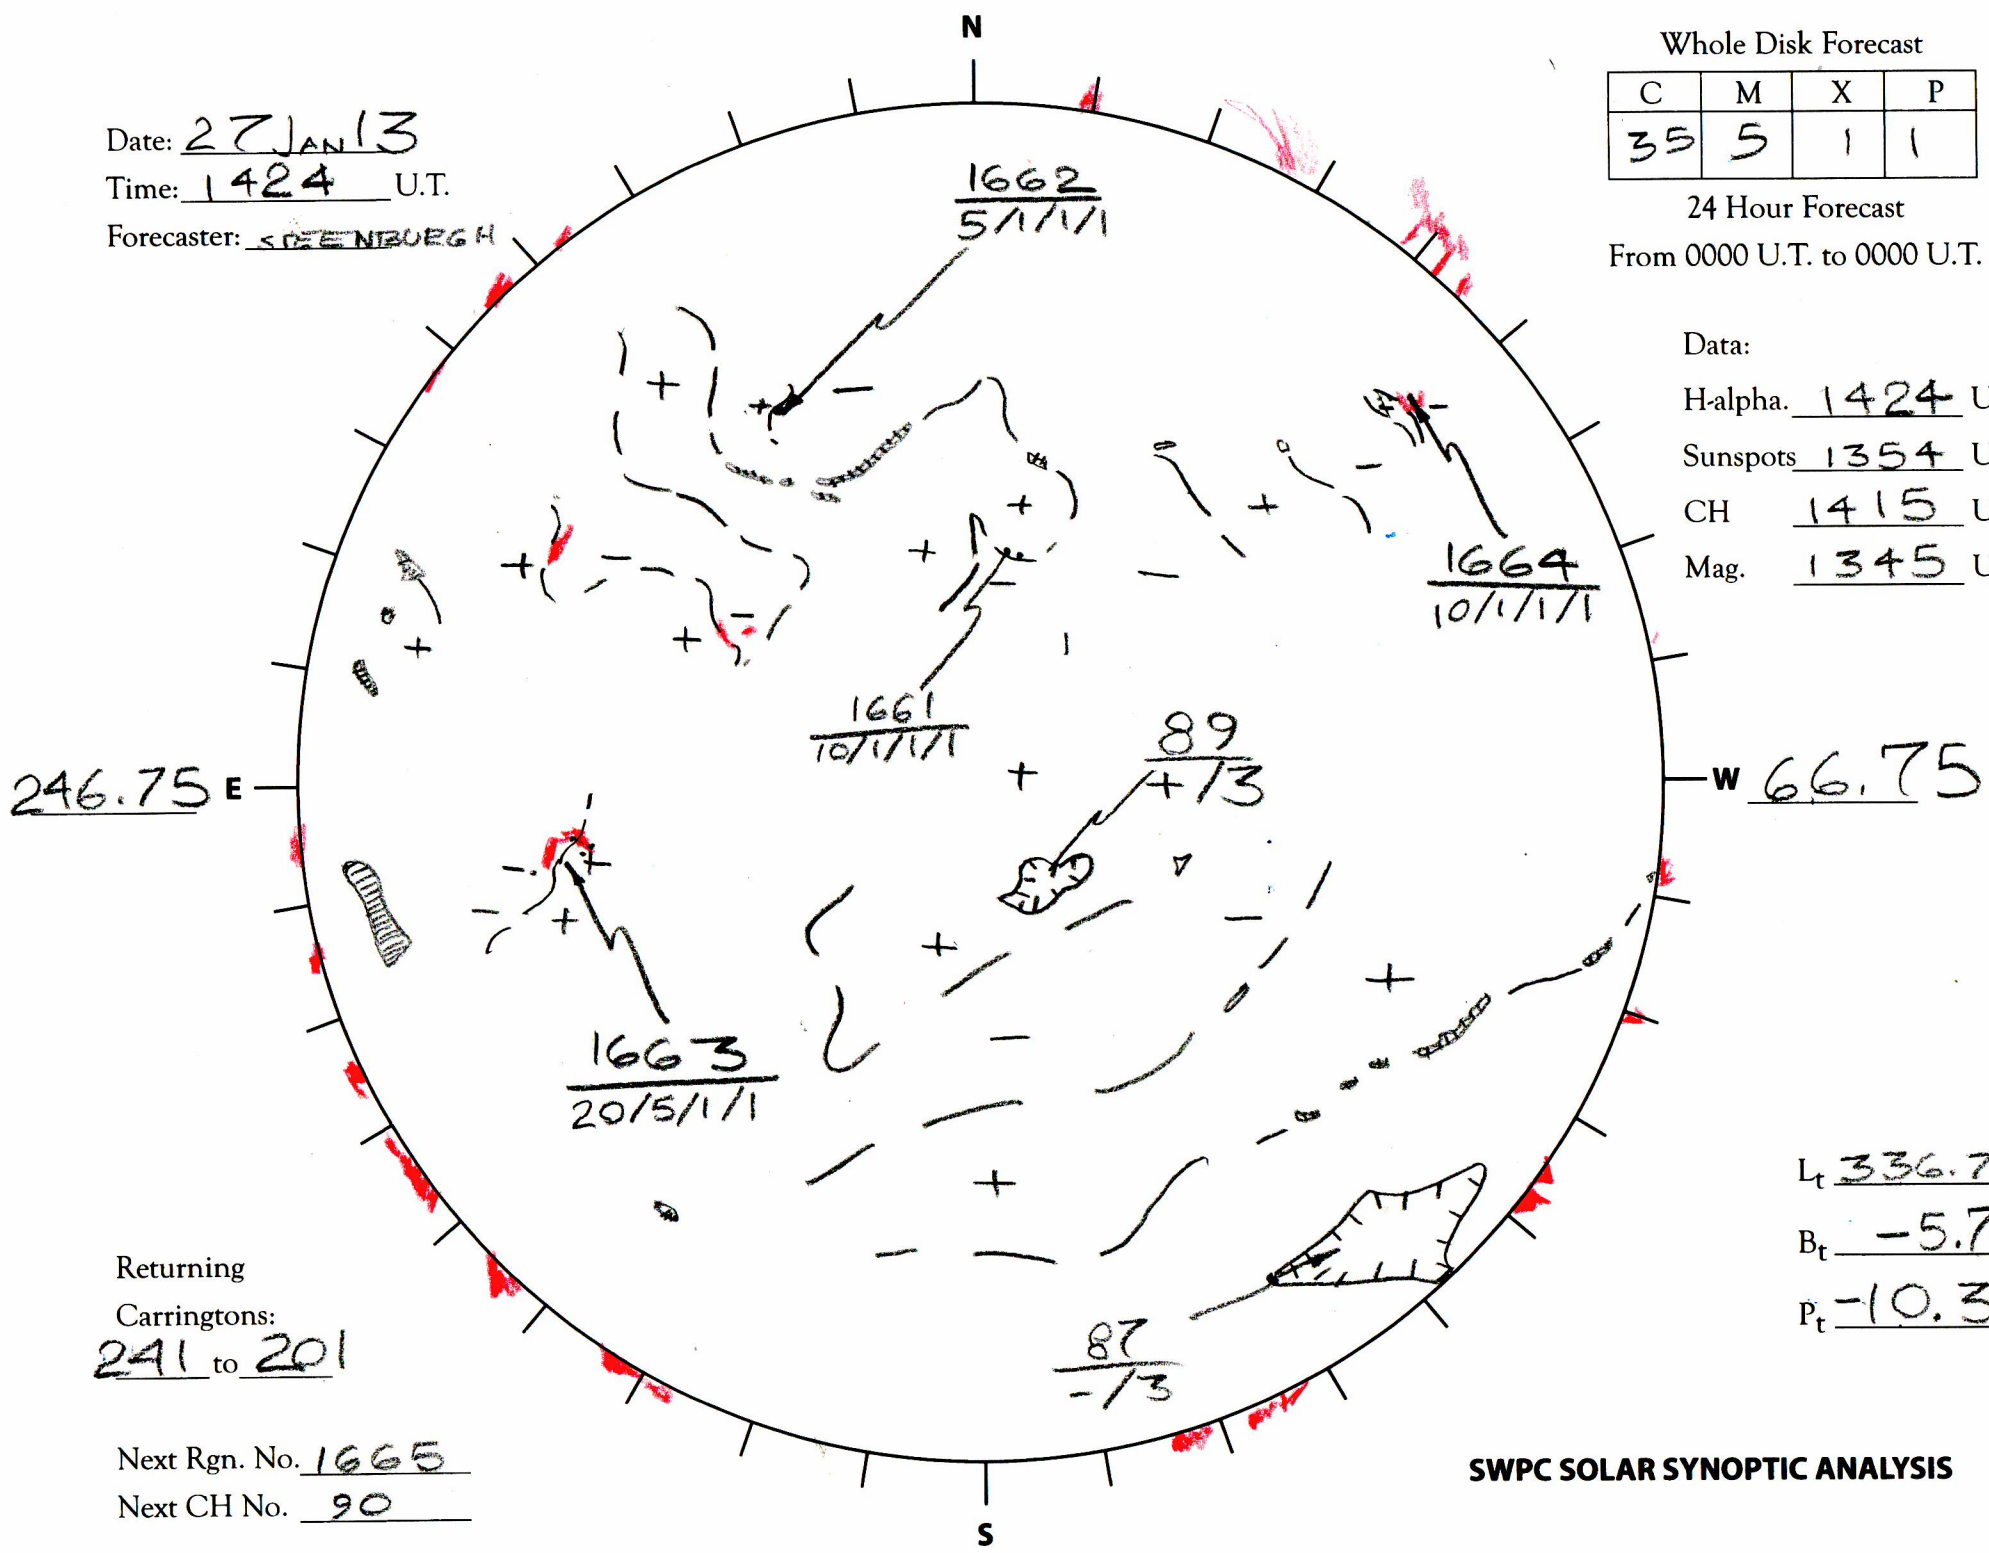

Date: 27 JAN 13
 Time: 1424 U.T.
 Forecaster: SCHEENBURGH

Whole Disk Forecast

C	M	X	P
35	5	1	1

24 Hour Forecast
 From 0000 U.T. to 0000 U.T.

Data:
 H-alpha. 1424 U.T.
 Sunspots 1354 U.T.
 CH 1415 U.T.
 Mag. 1345 U.T.

Returning
 Carringtons:
241 to 201

Next Rgn. No. 1665
 Next CH No. 90

L_t 336.75
 B_t -5.70
 P_t -10.39