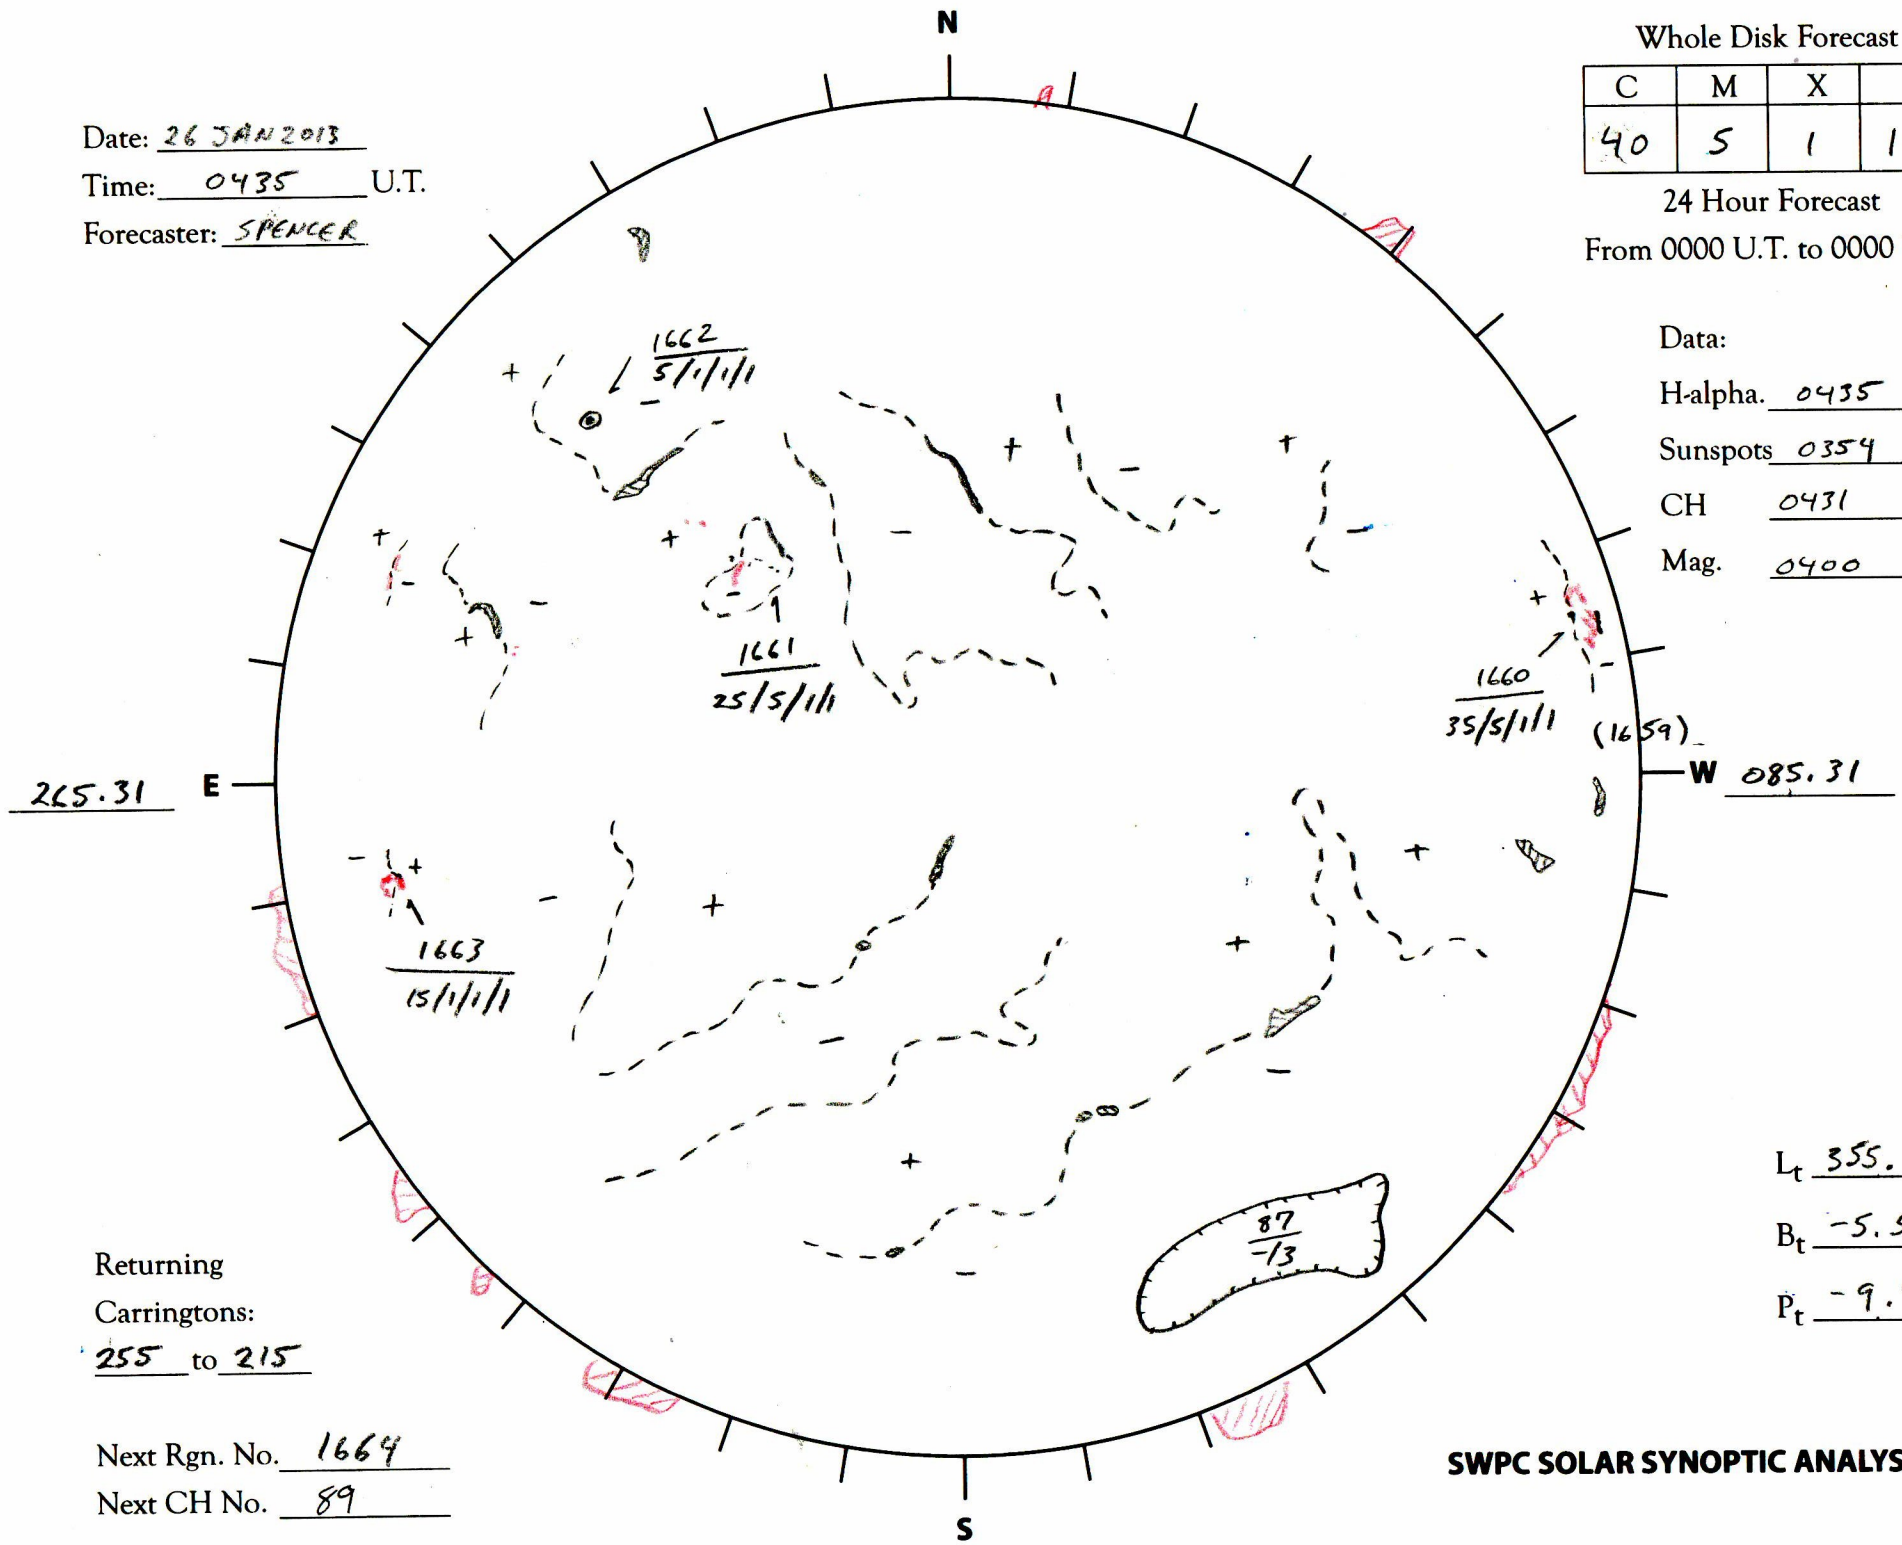

Date: 26 JAN 2013
 Time: 0435 U.T.
 Forecaster: SPENCER

Whole Disk Forecast

C	M	X	P
40	5	1	1

24 Hour Forecast
 From 0000 U.T. to 0000 U.T.

Data:
 H-alpha. 0435 U.T.
 Sunspots 0354 U.T.
 CH 0431 U.T.
 Mag. 0400 U.T.

265.31 E

W 085.31

Returning
 Carringtons:
255 to 215

Next Rgn. No. 1664
 Next CH No. 89

L_t 355.31
 B_t -5.58
 P_t -9.79