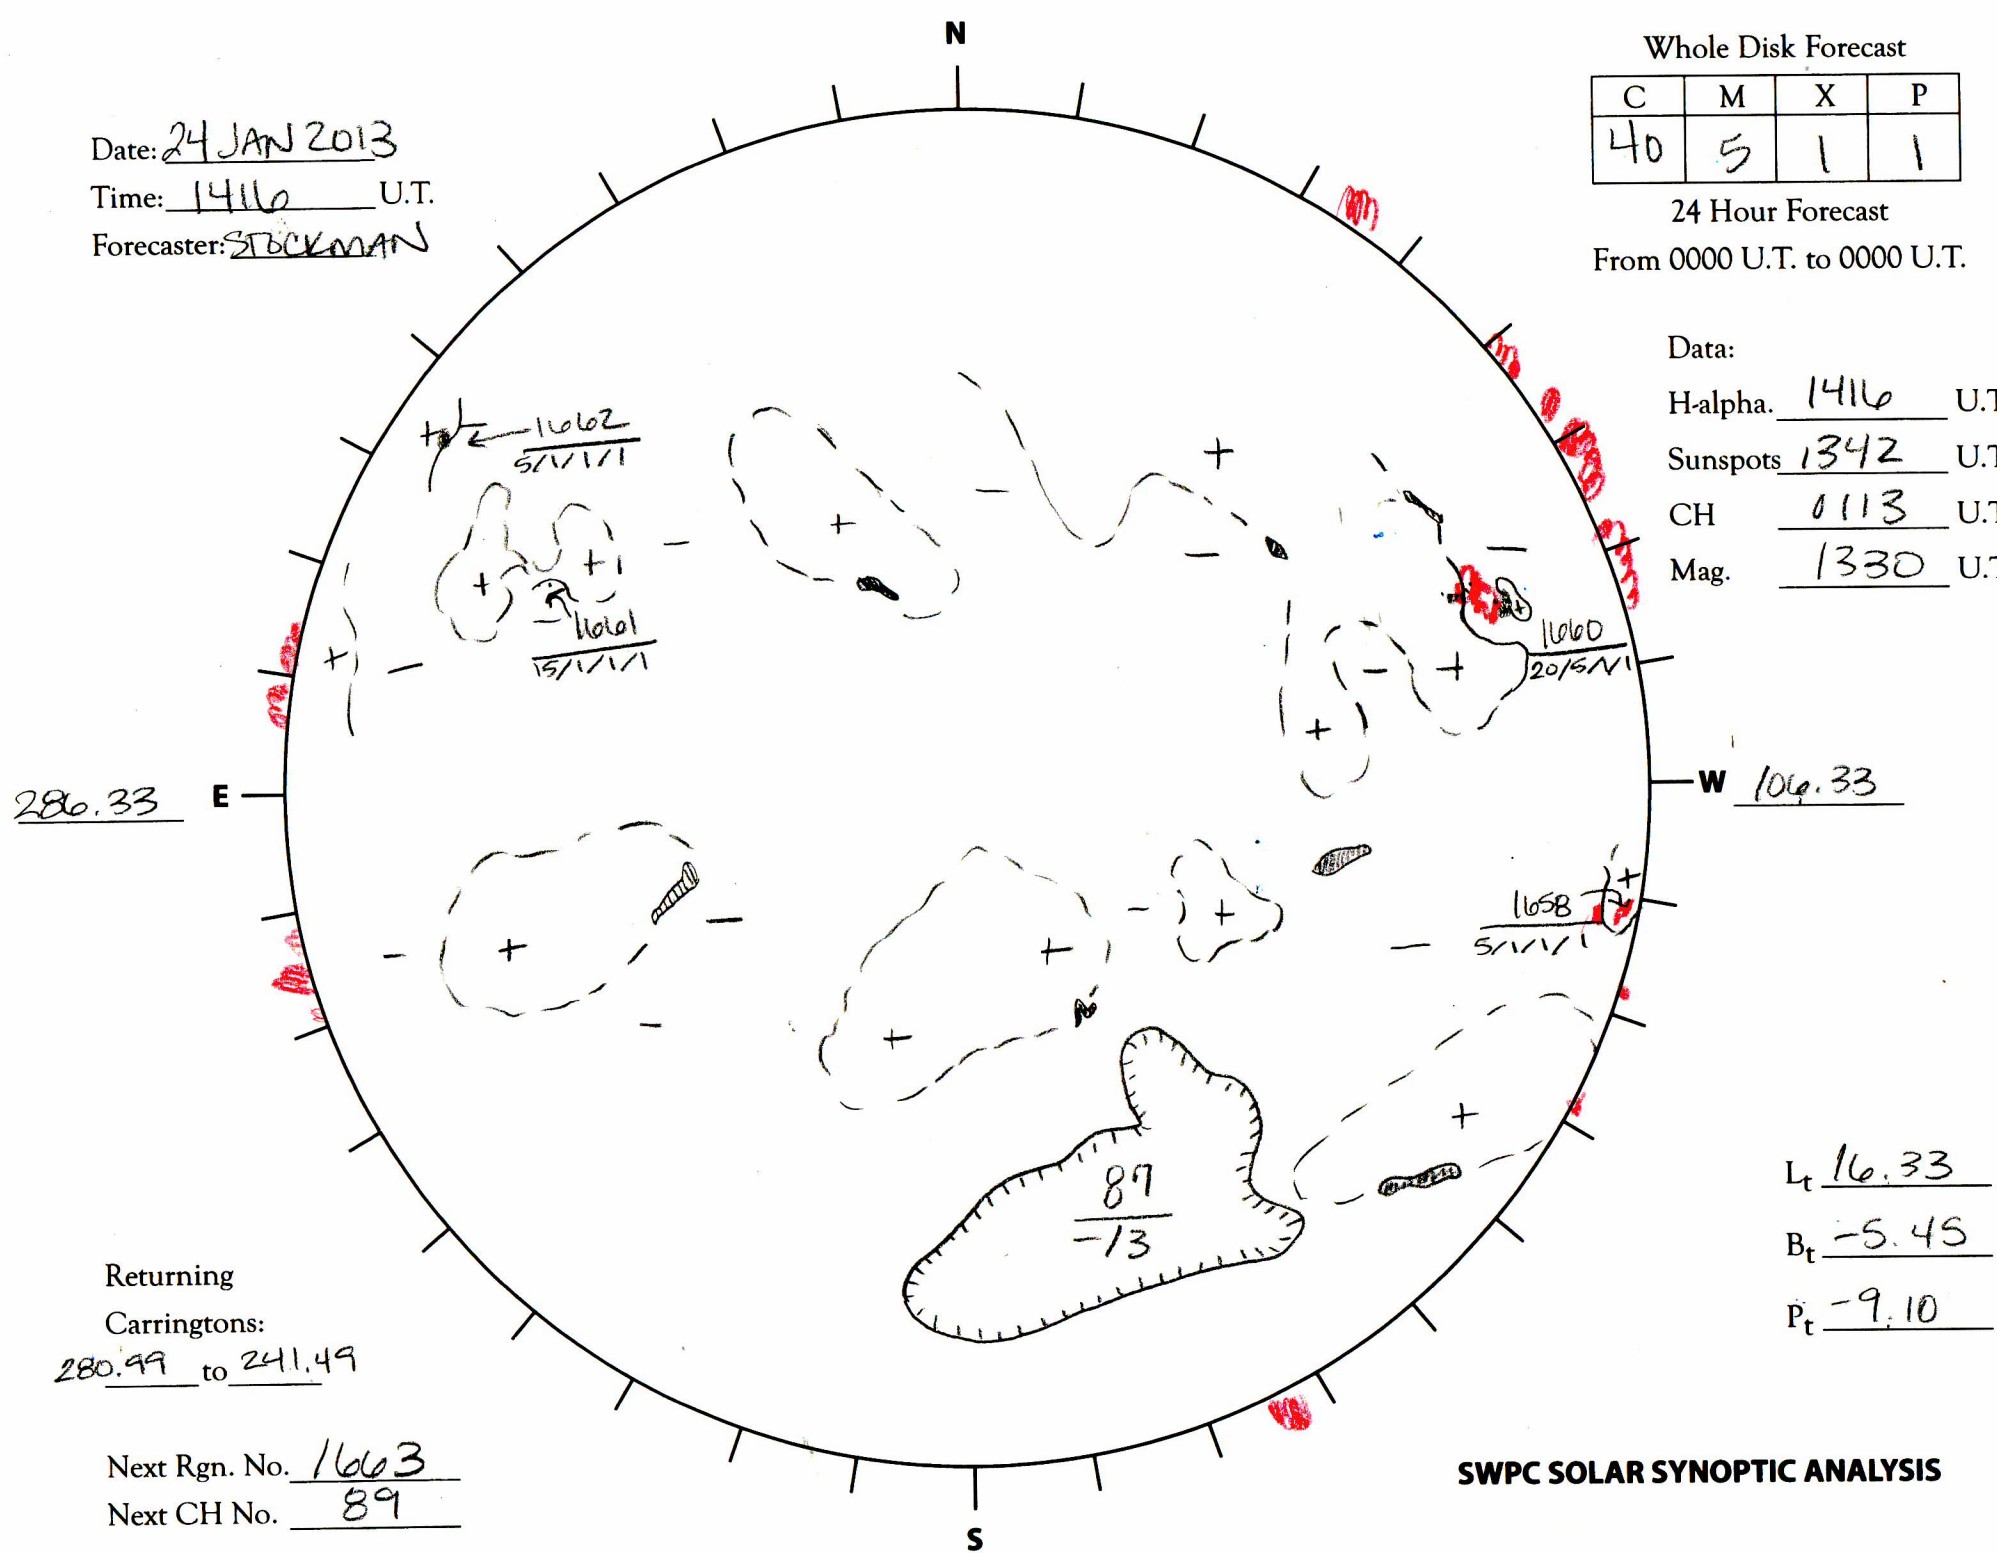

Date: 24 JAN 2013
 Time: 1416 U.T.
 Forecaster: STOCKMAN

Whole Disk Forecast

C	M	X	P
40	5	1	1

24 Hour Forecast
 From 0000 U.T. to 0000 U.T.

Data:
 H-alpha. 1416 U.T.
 Sunspots 1342 U.T.
 CH 0113 U.T.
 Mag. 1330 U.T.

286.33 E

W 106.33

Returning
 Carringtons:
280.99 to 241.49

Next Rgn. No. 1063
 Next CH No. 89

L_t 16.33
 B_t -5.45
 P_t -9.10